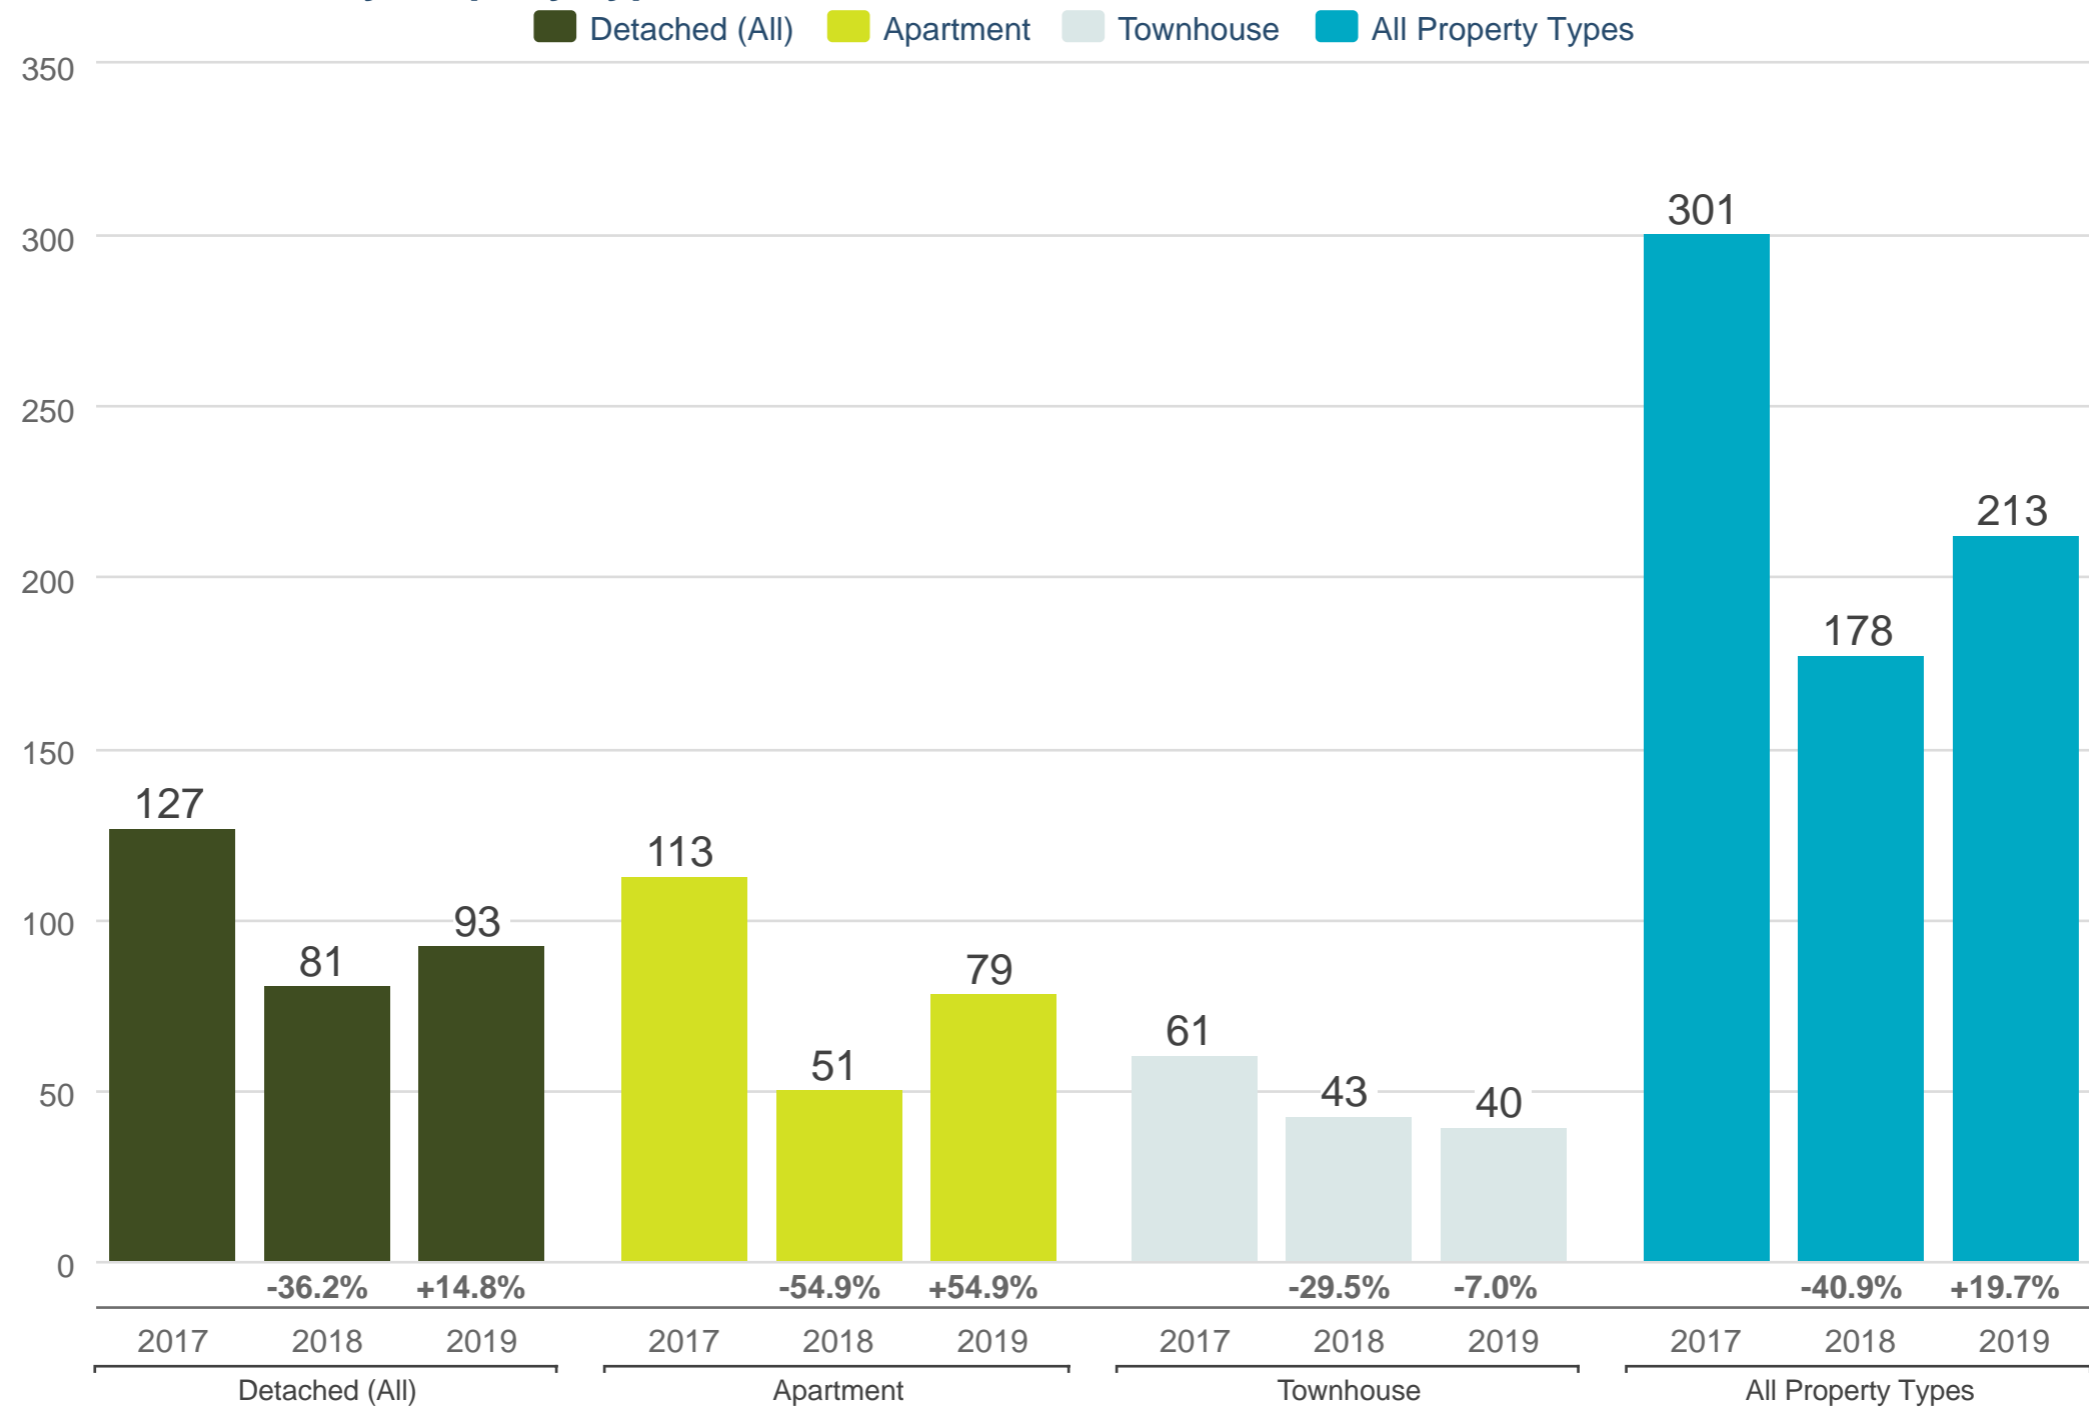

### October Sales - By Property Type

F70 - Abbotsford

Each point is actual monthly data. Data is from November 4, 2019.