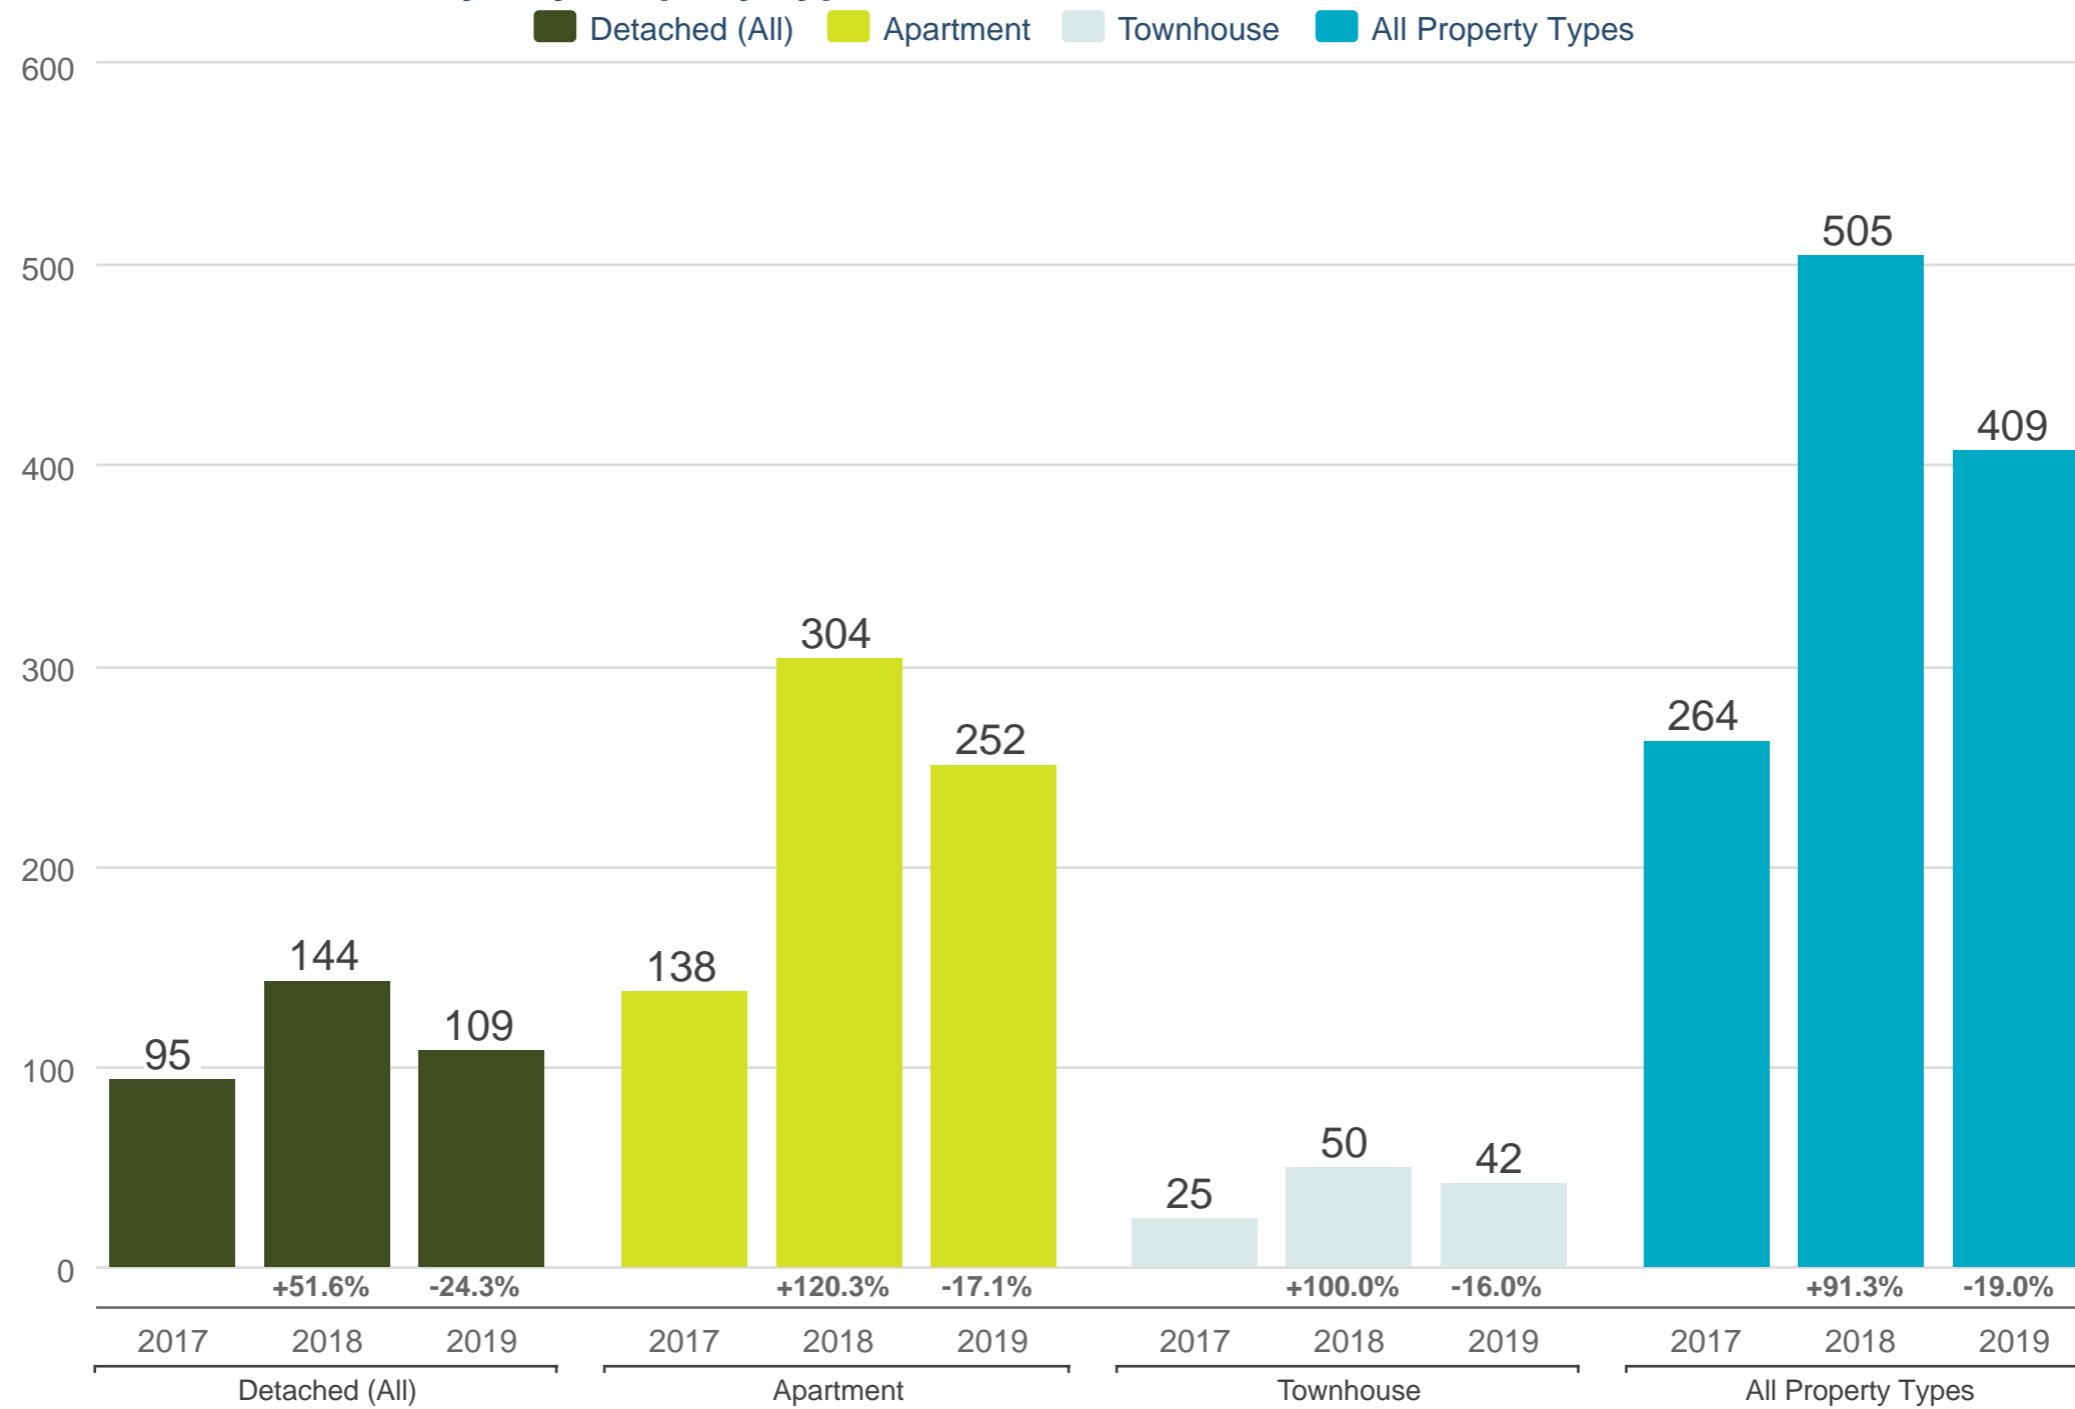

October Total Inventory - By Property Type

VNW - New Westminister

Each point is actual monthly data. Data is from November 4, 2019.