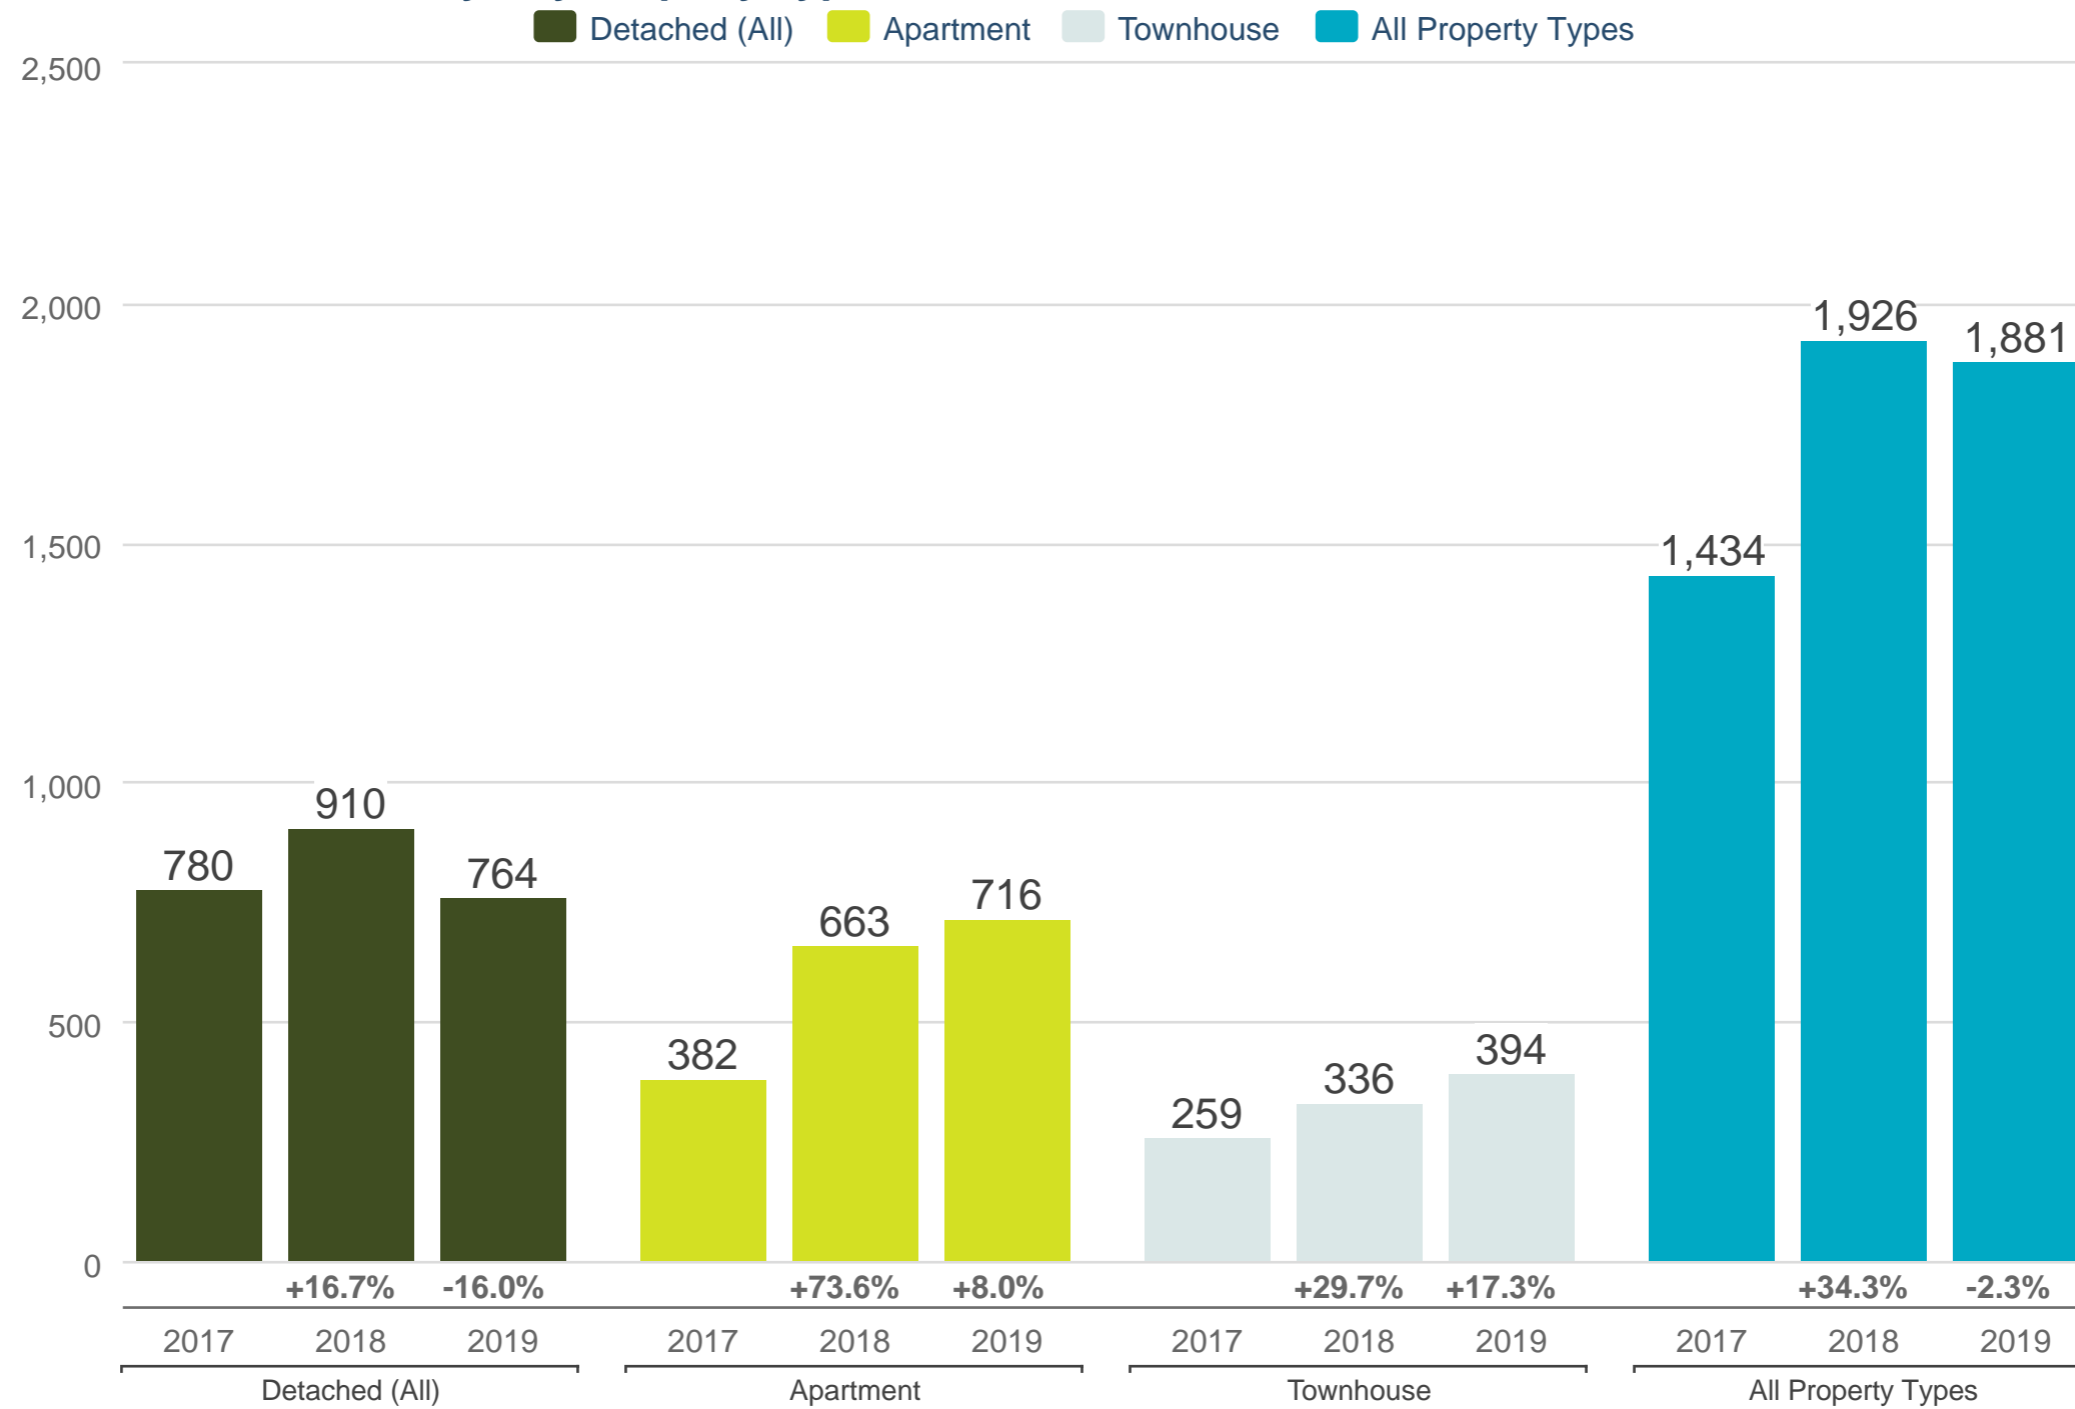

### October Total Inventory - By Property Type

VRI - Richmond

Each point is actual monthly data. Data is from November 4, 2019.

All data from Greater Vancouver REALTORS © 2024 ShowingTime.