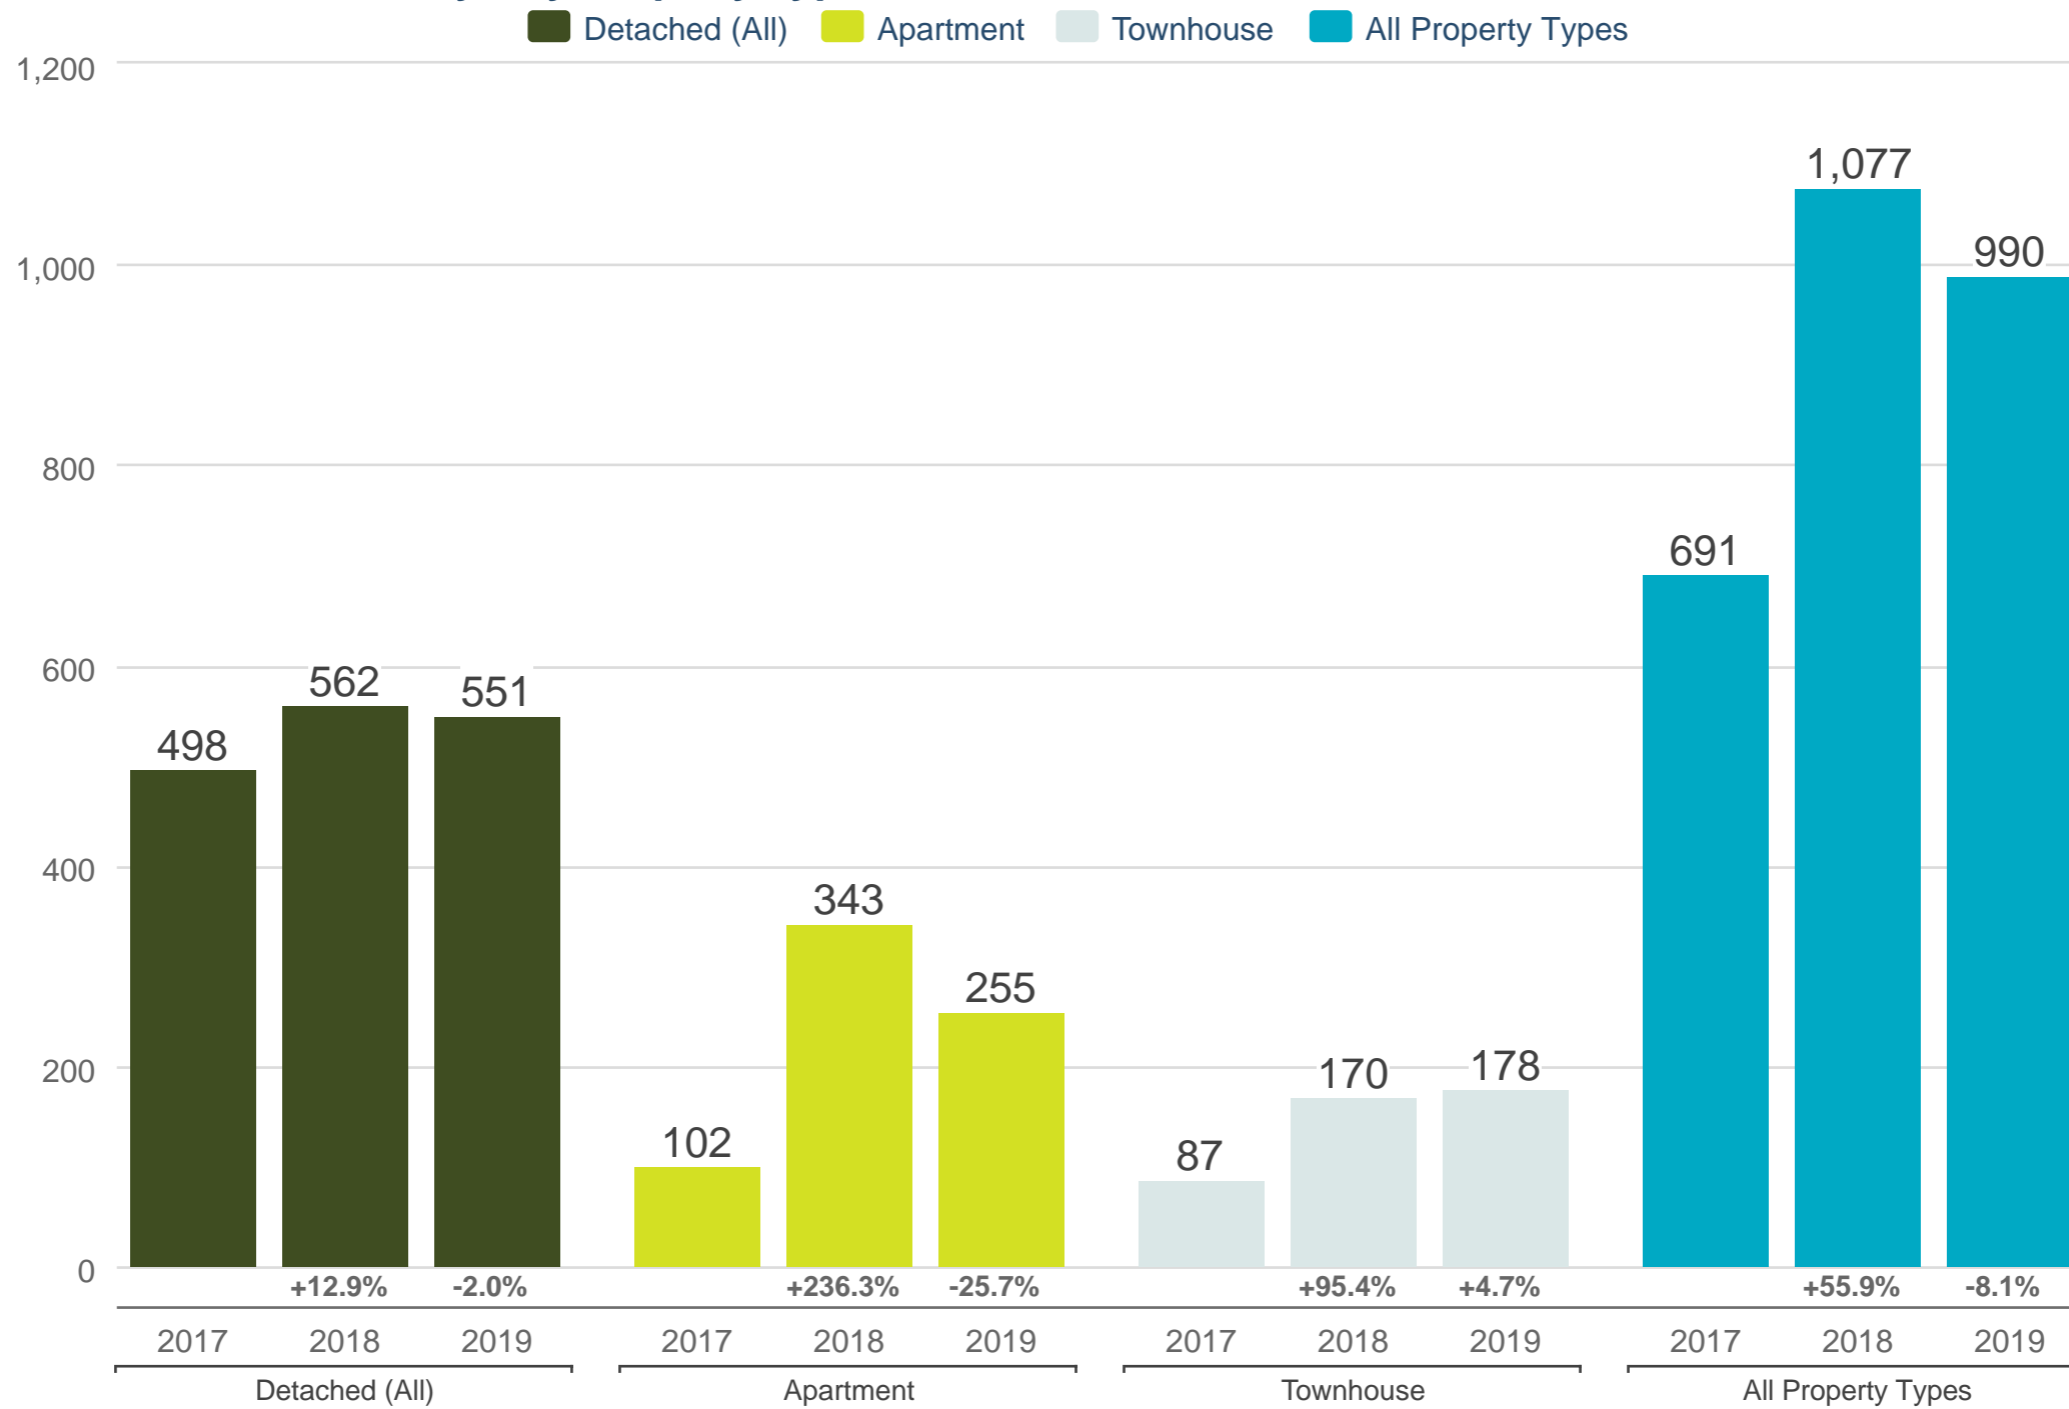

### October Total Inventory - By Property Type

F70 - Abbotsford

Each point is actual monthly data. Data is from November 4, 2019.