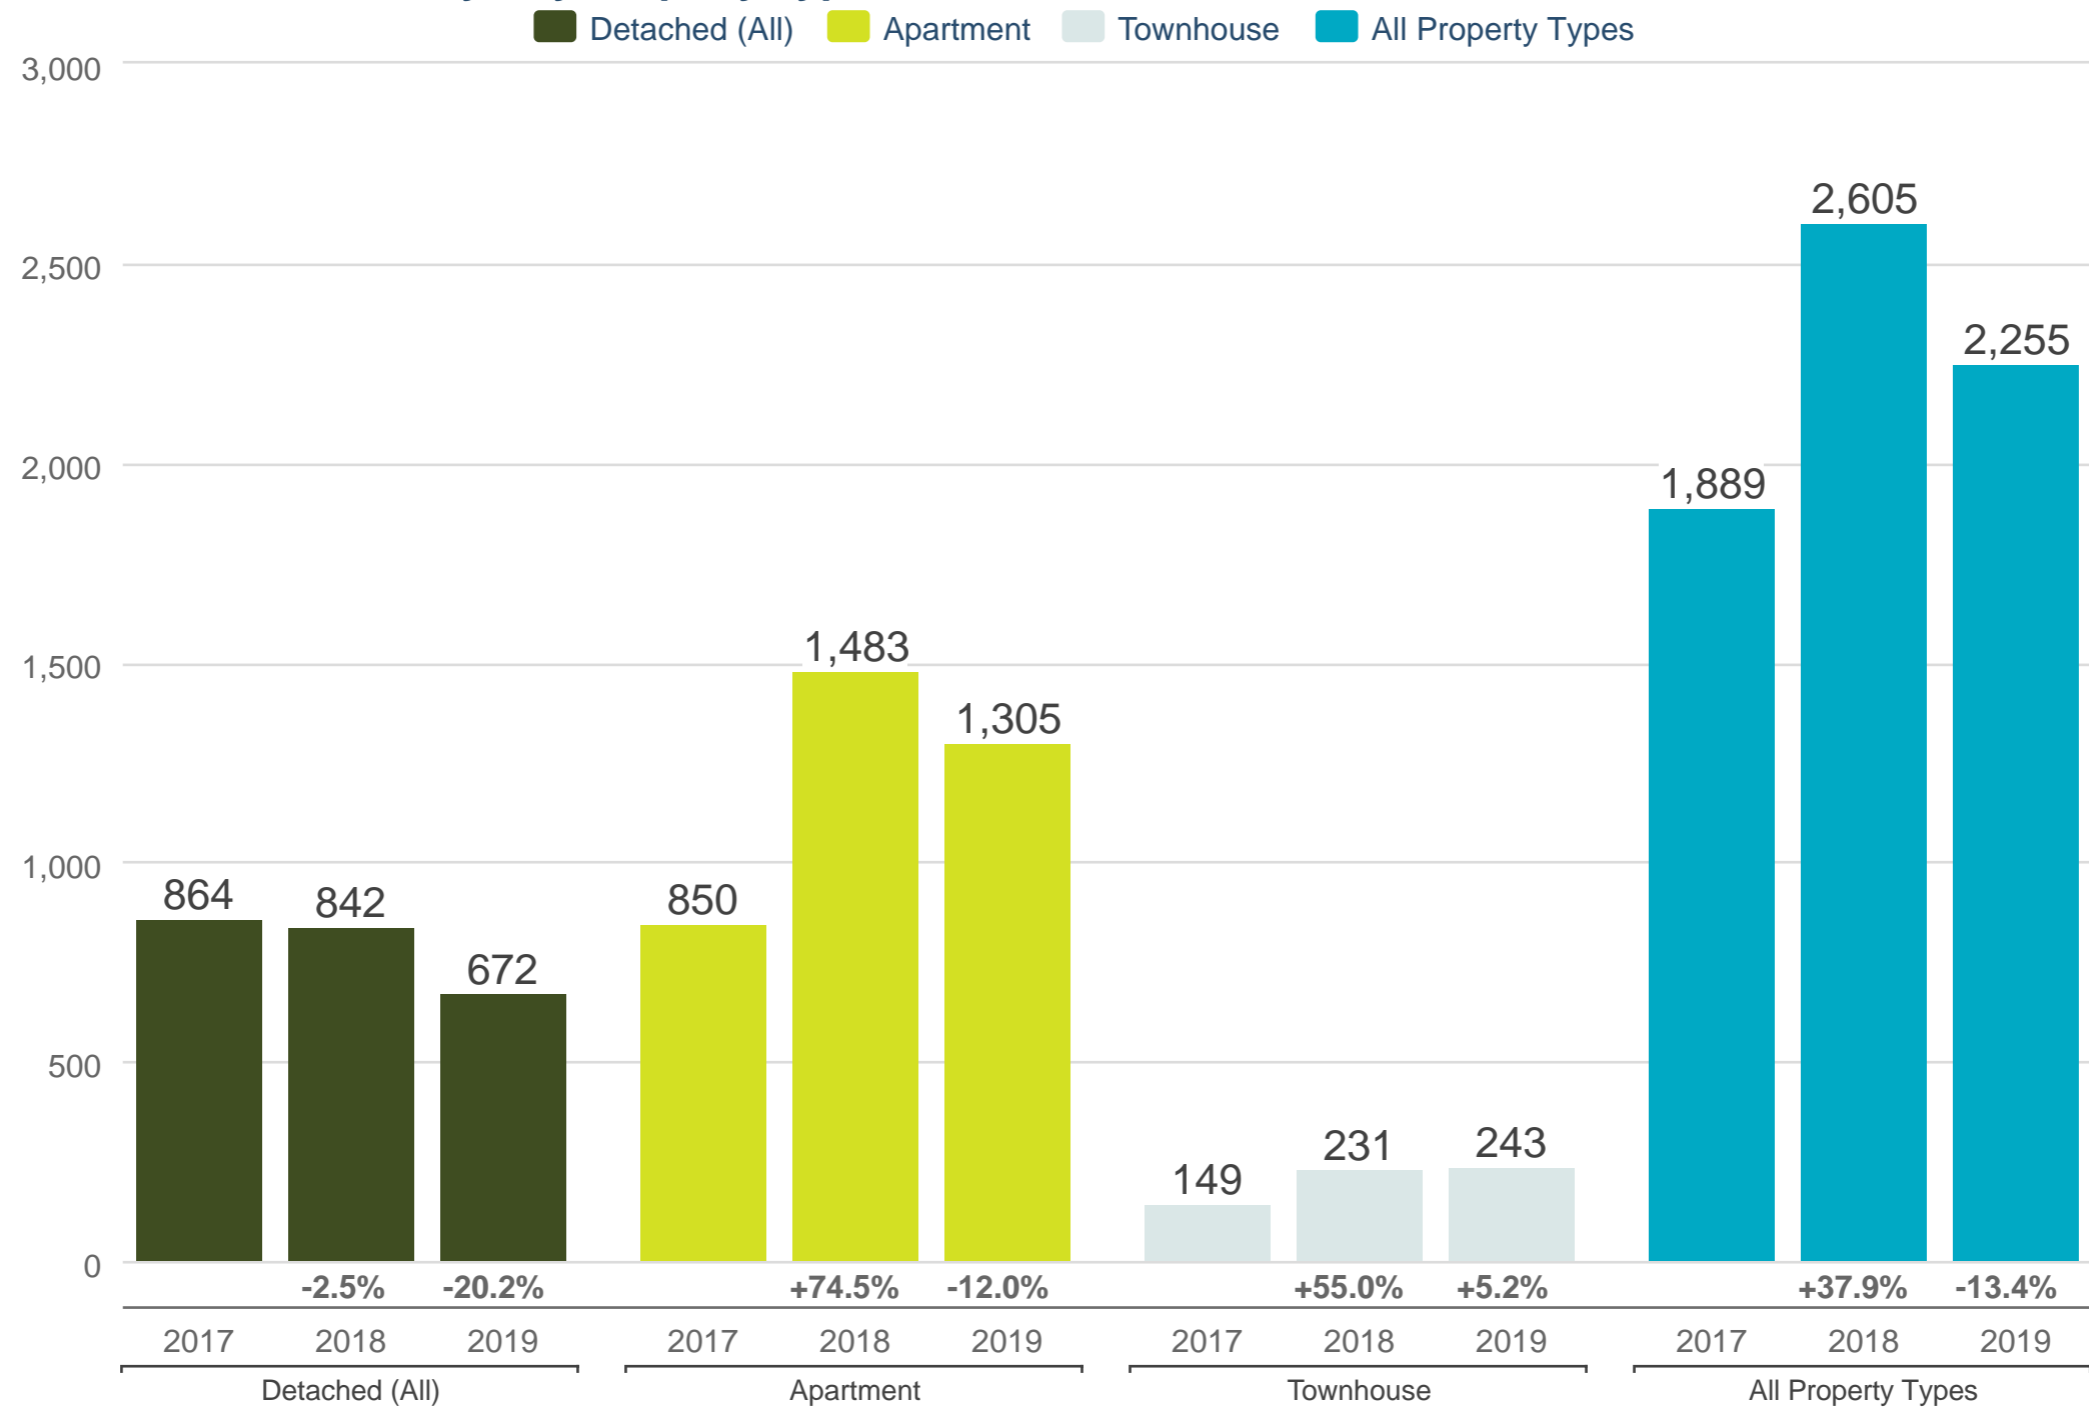

### October Total Inventory - By Property Type

VVW - Vancouver West

Each point is actual monthly data. Data is from November 4, 2019.