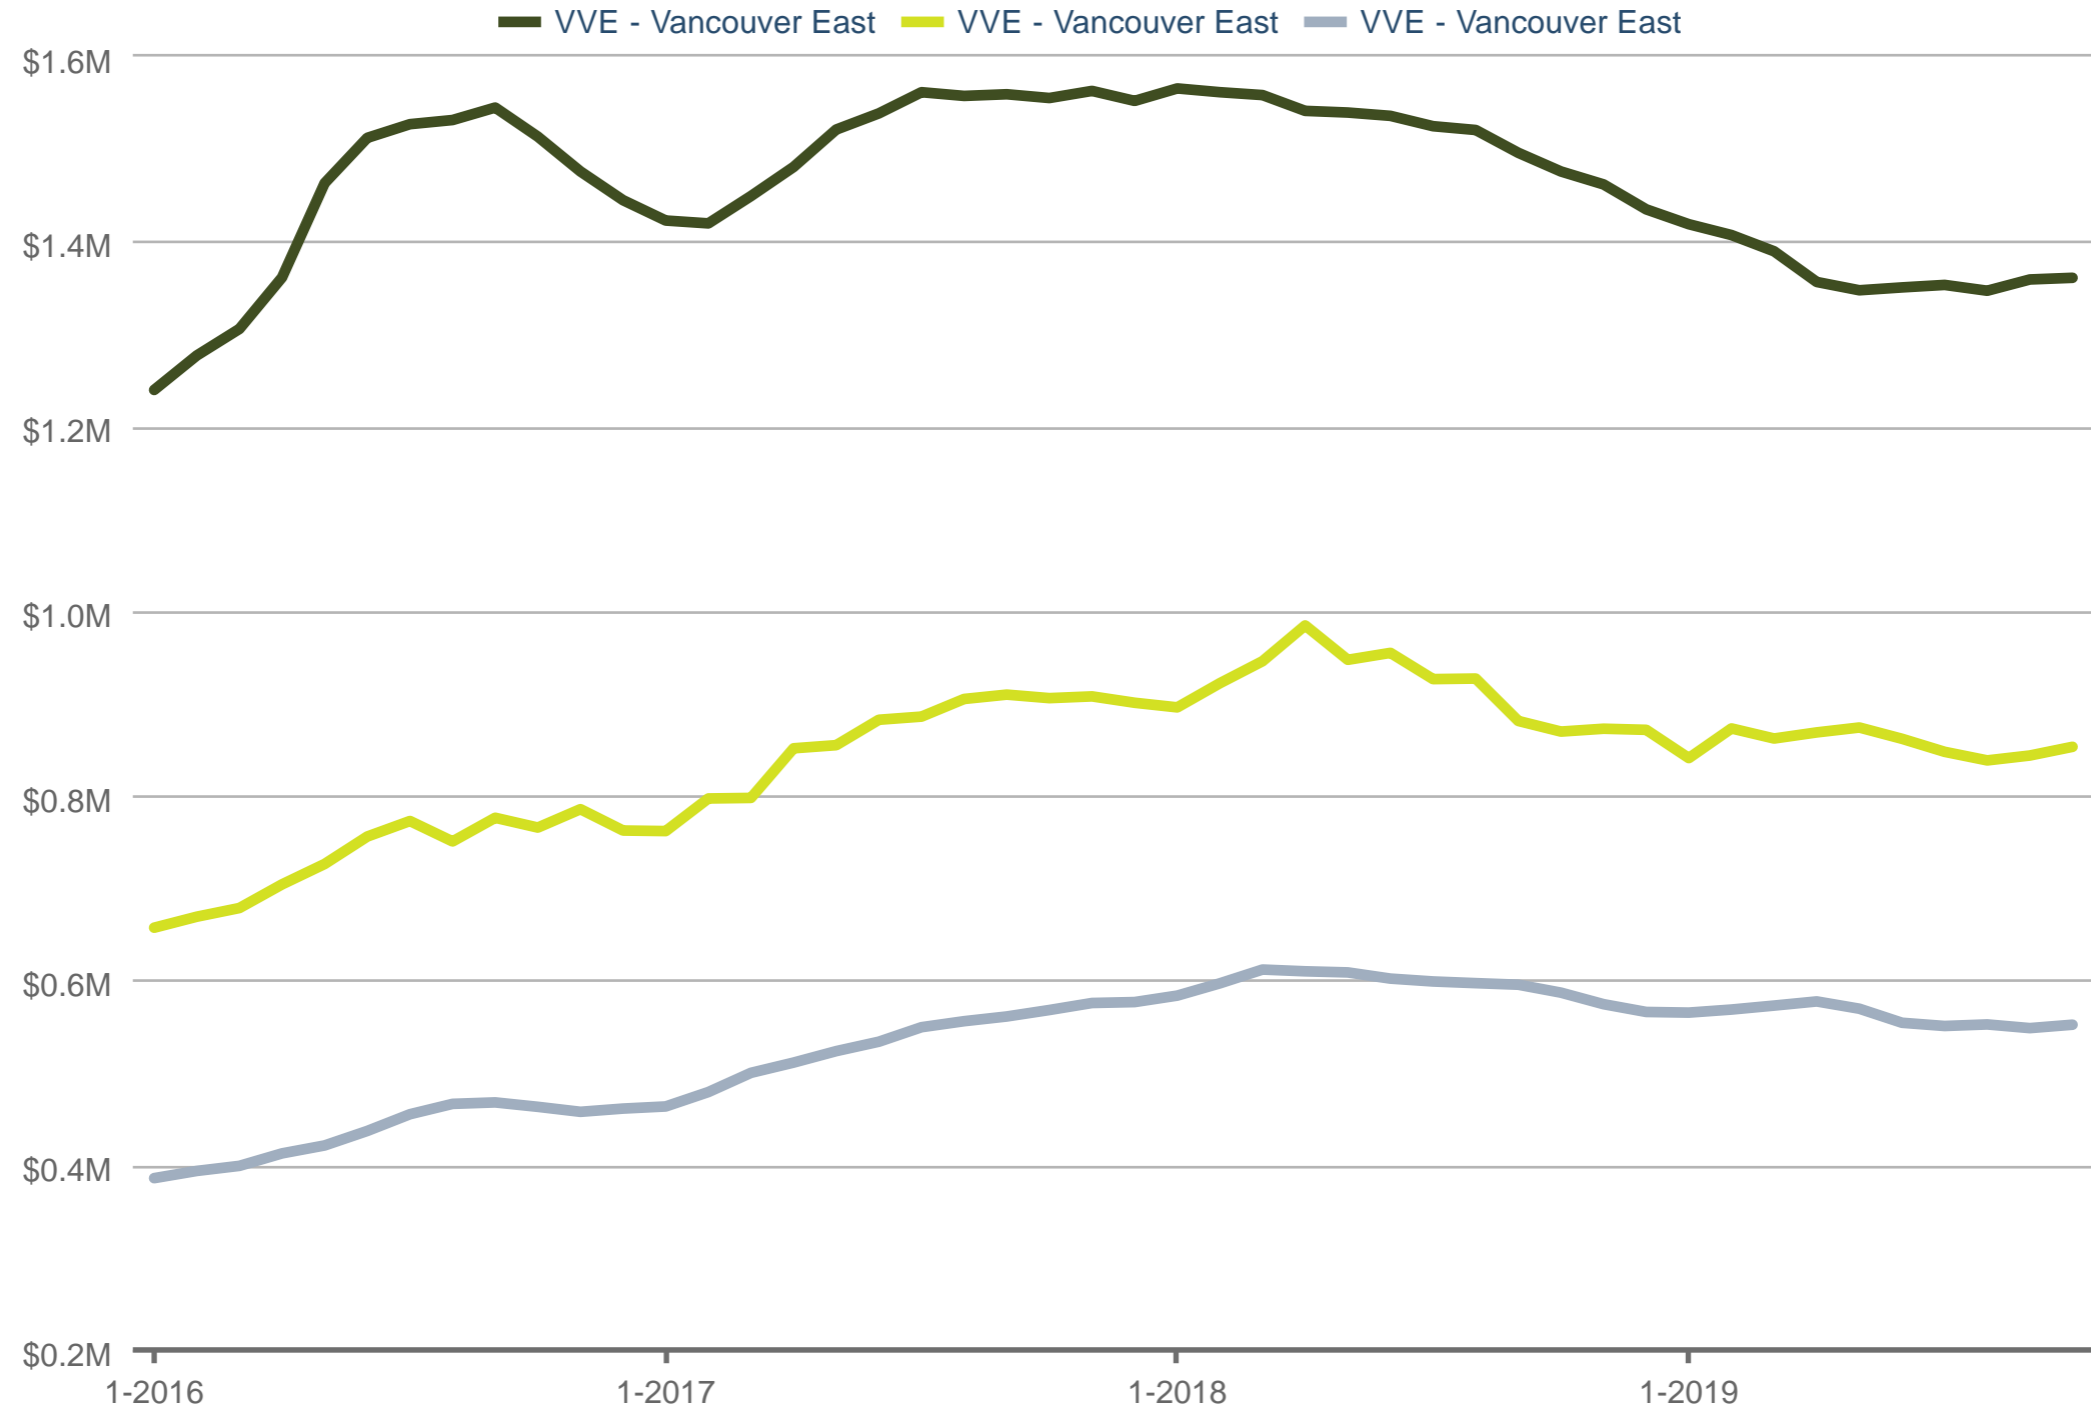

Kristi Holz PREC*
Stilhavn Real Estate Services

Office: 778-387-7371
Cell: 778-387-7371
Kristi@RealEstateVancity.ca
www.RealEstateVancity.ca

MLS® HPI Price

VVE - Vancouver East: Detached (All) | VVE - Vancouver East: Townhouse | VVE - Vancouver East: Apartment

Each data point is one month of activity. Data is from November 17, 2019.

All data from Greater Vancouver REALTORS © 2024 ShowingTime.