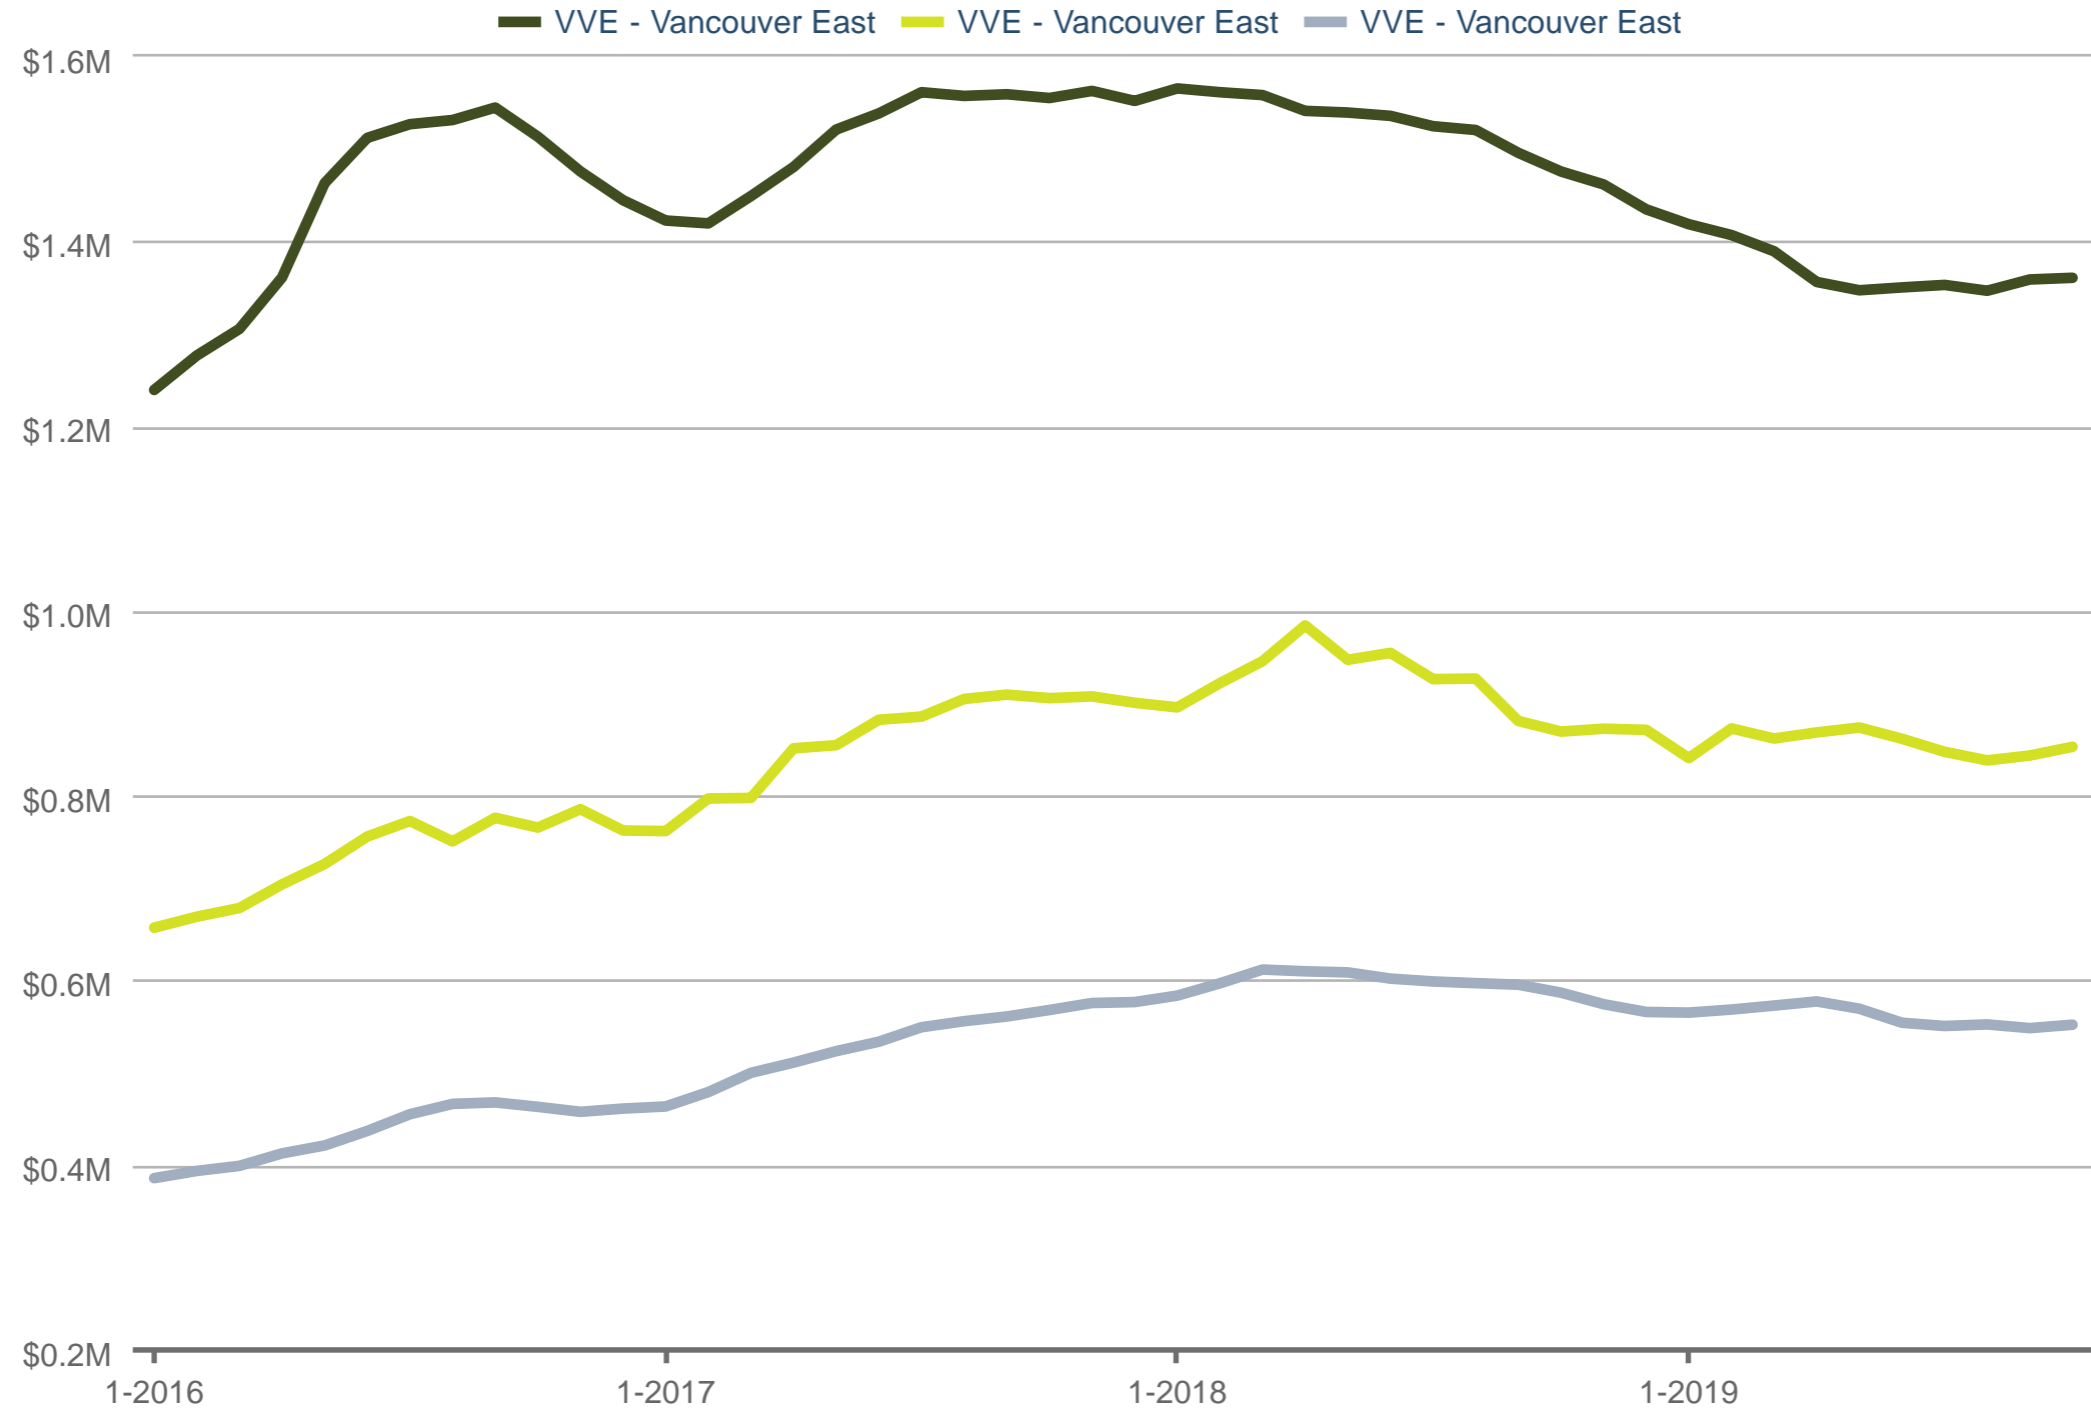

Kristi Holz PREC*
Stilhavn Real Estate Services

Office: 778-387-7371
Cell: 778-387-7371
Kristi@RealEstateVancity.ca
www.RealEstateVancity.ca

MLS® HPI Price

VVE - Vancouver East: Detached (All) | VVE - Vancouver East: Townhouse | VVE - Vancouver East: Apartment

Each data point is one month of activity. Data is from November 6, 2019.

All data from Greater Vancouver REALTORS © 2024 ShowingTime.