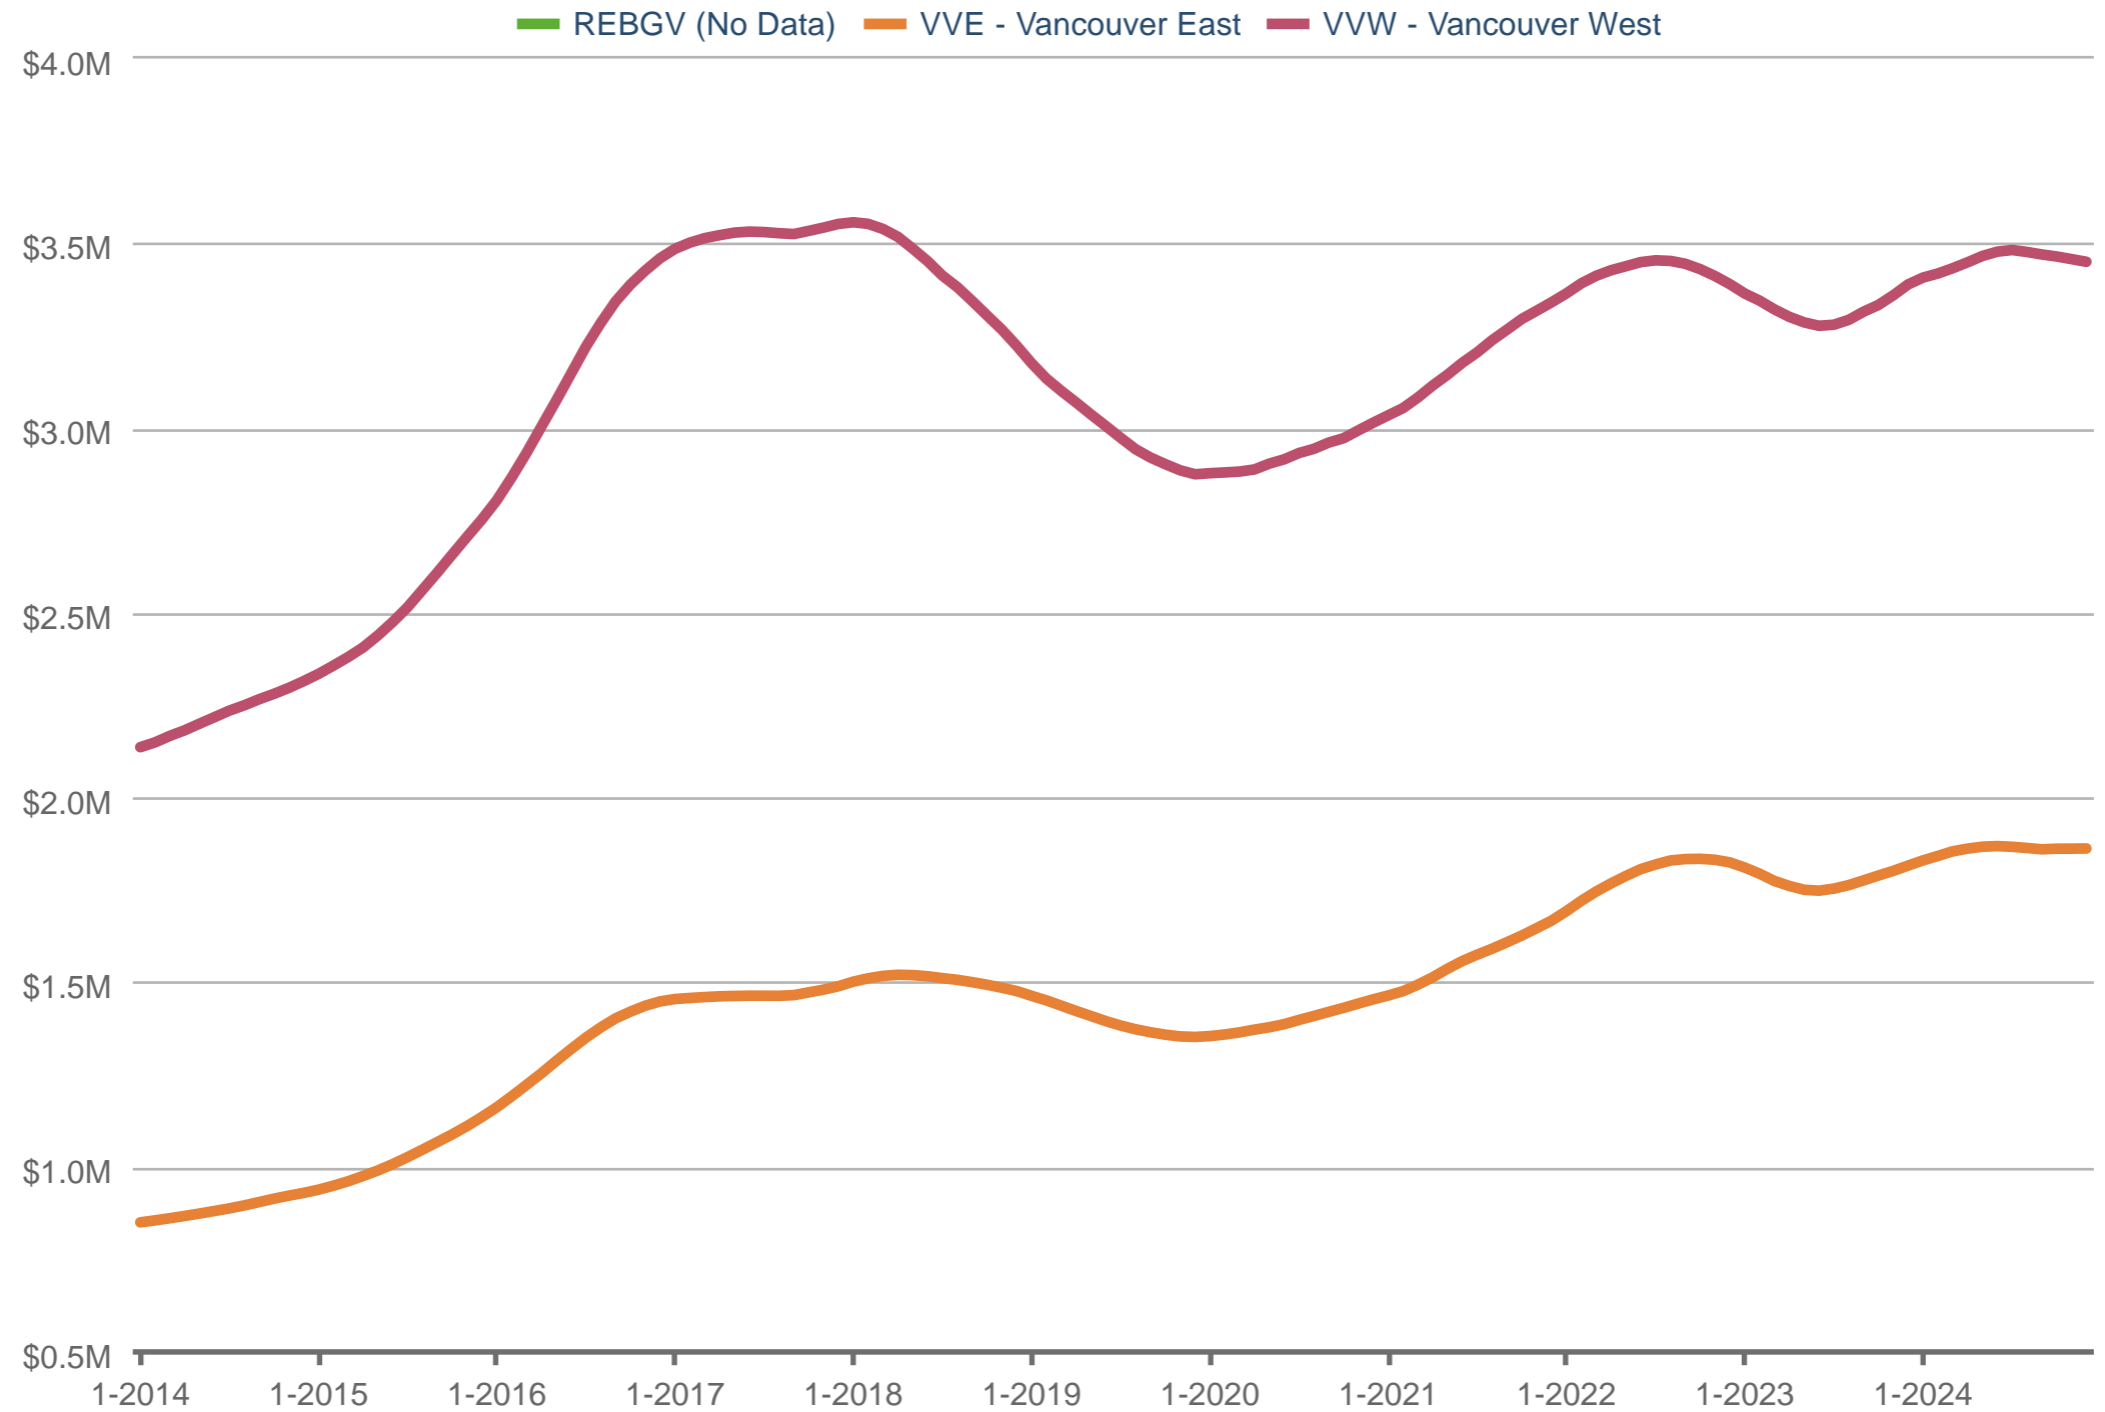

Cynthia Fung PREC*

Homeland Realty

Cell: 778-968-5761
cynthia.yf.fung@gmail.com
www.cynthiafung.ca

MLS® HPI Price

REBGV & VVE - Vancouver East & VVW - Vancouver West: Detached (All)

Each data point is 12 months of activity. Data is from January 10, 2025.