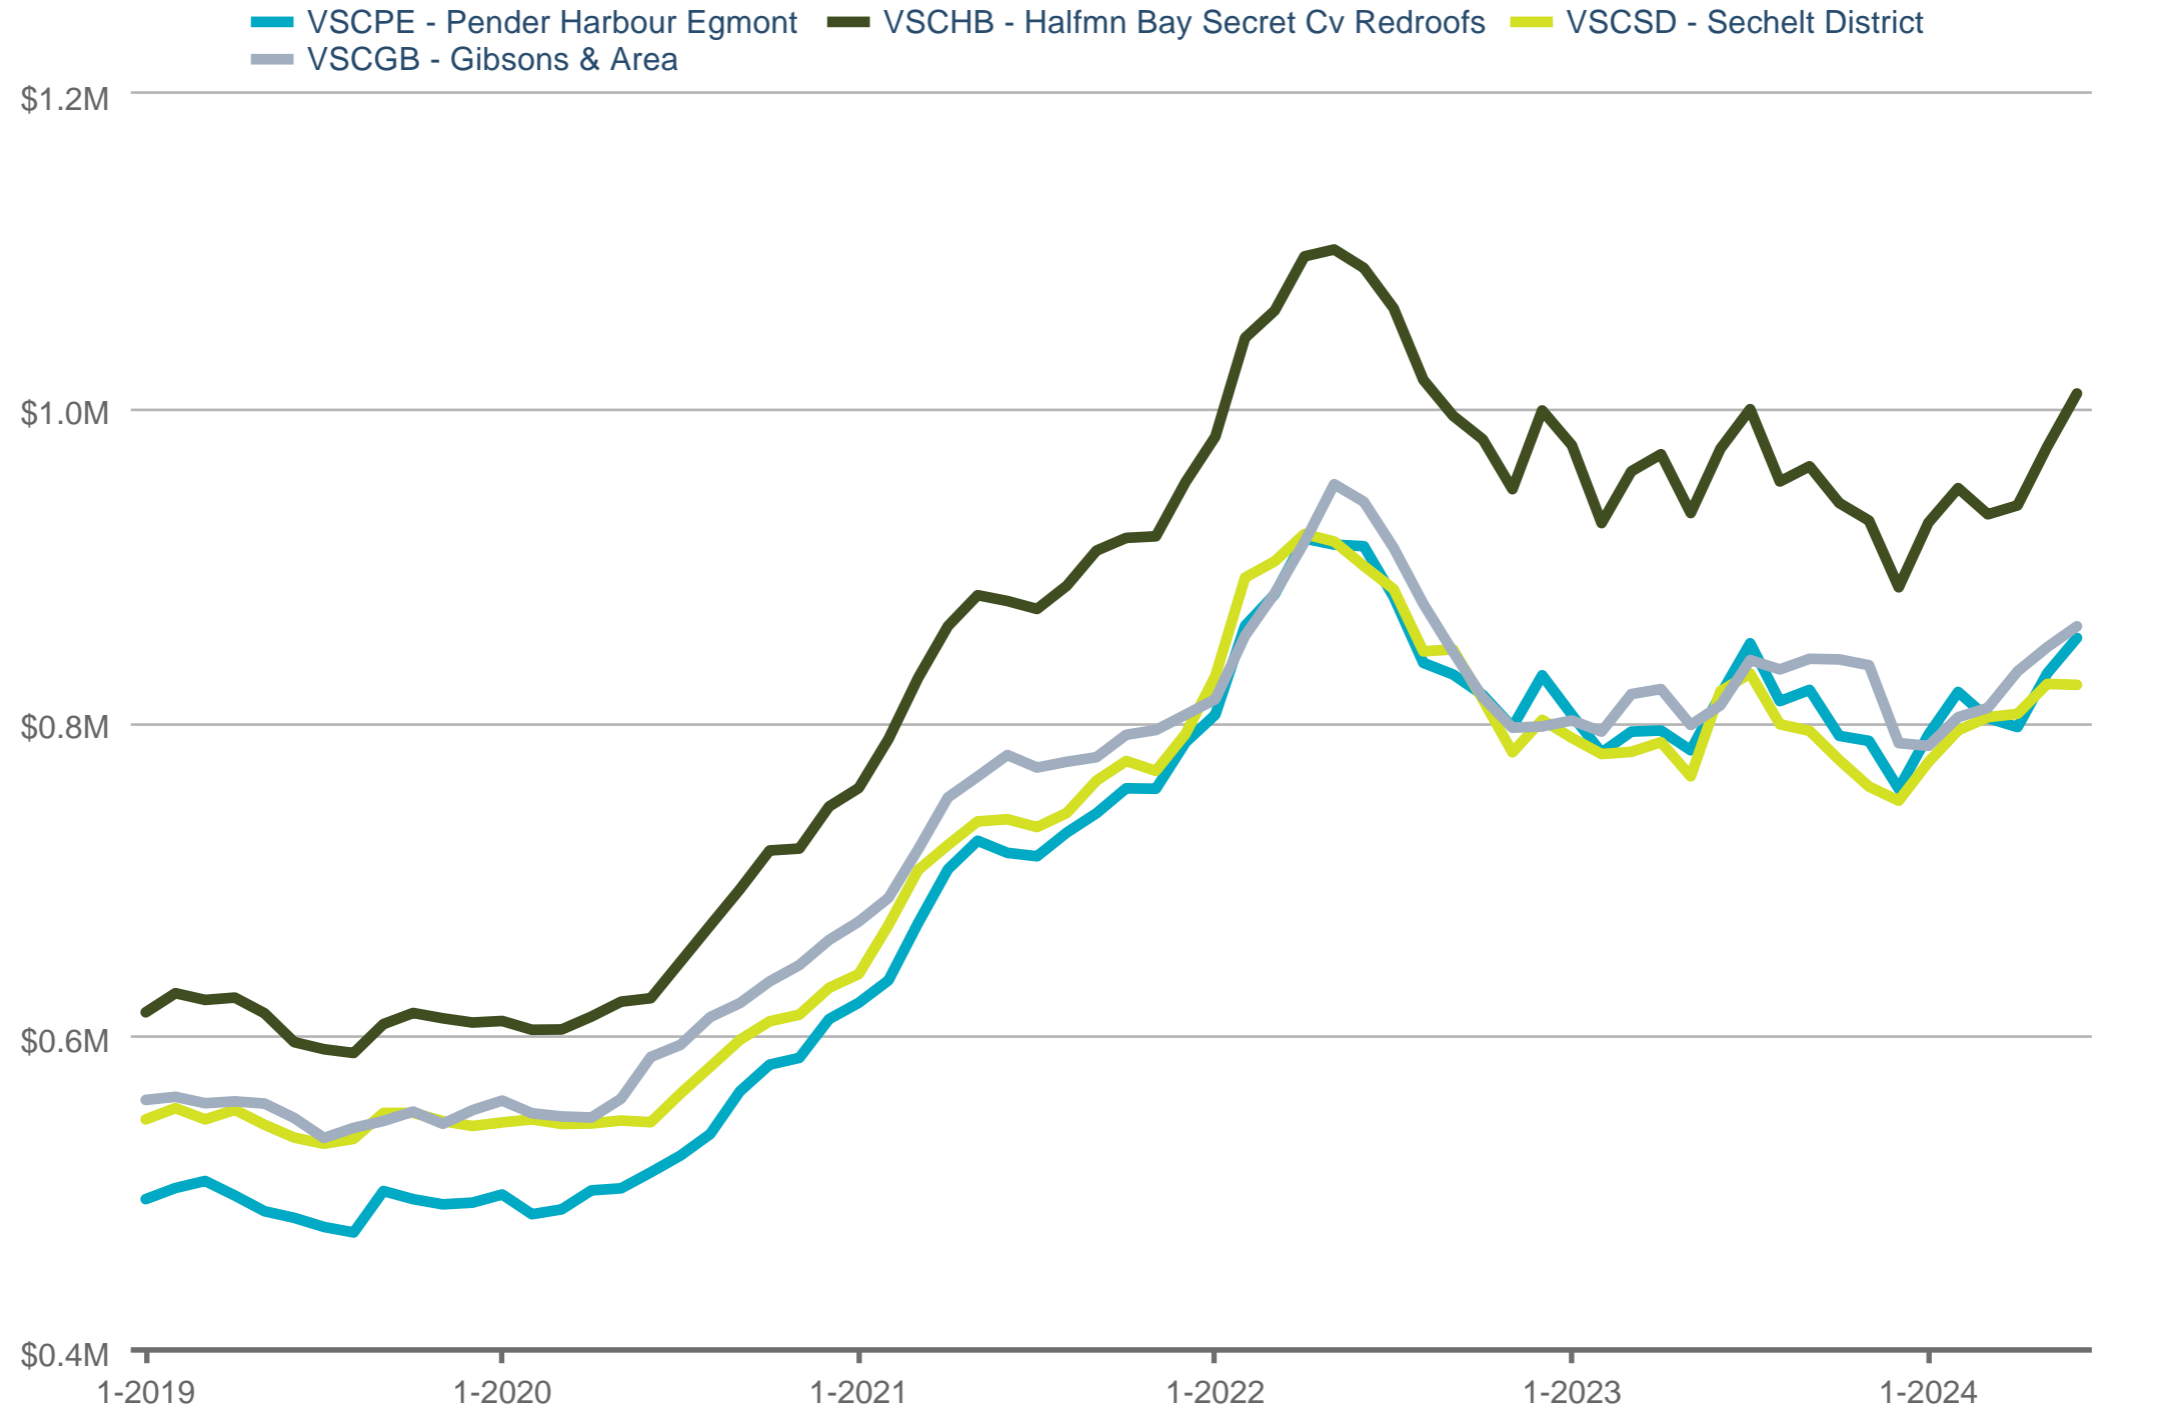

### MLS® HPI Price

VSCPE - Pender Harbour Egmont & VSCHB - Halfmn Bay Secret Cv Redroofs & VSCSD - Sechelt District & VSCGB - Gibsons & Area

Each data point is one month of activity. Data is from July 14, 2024.