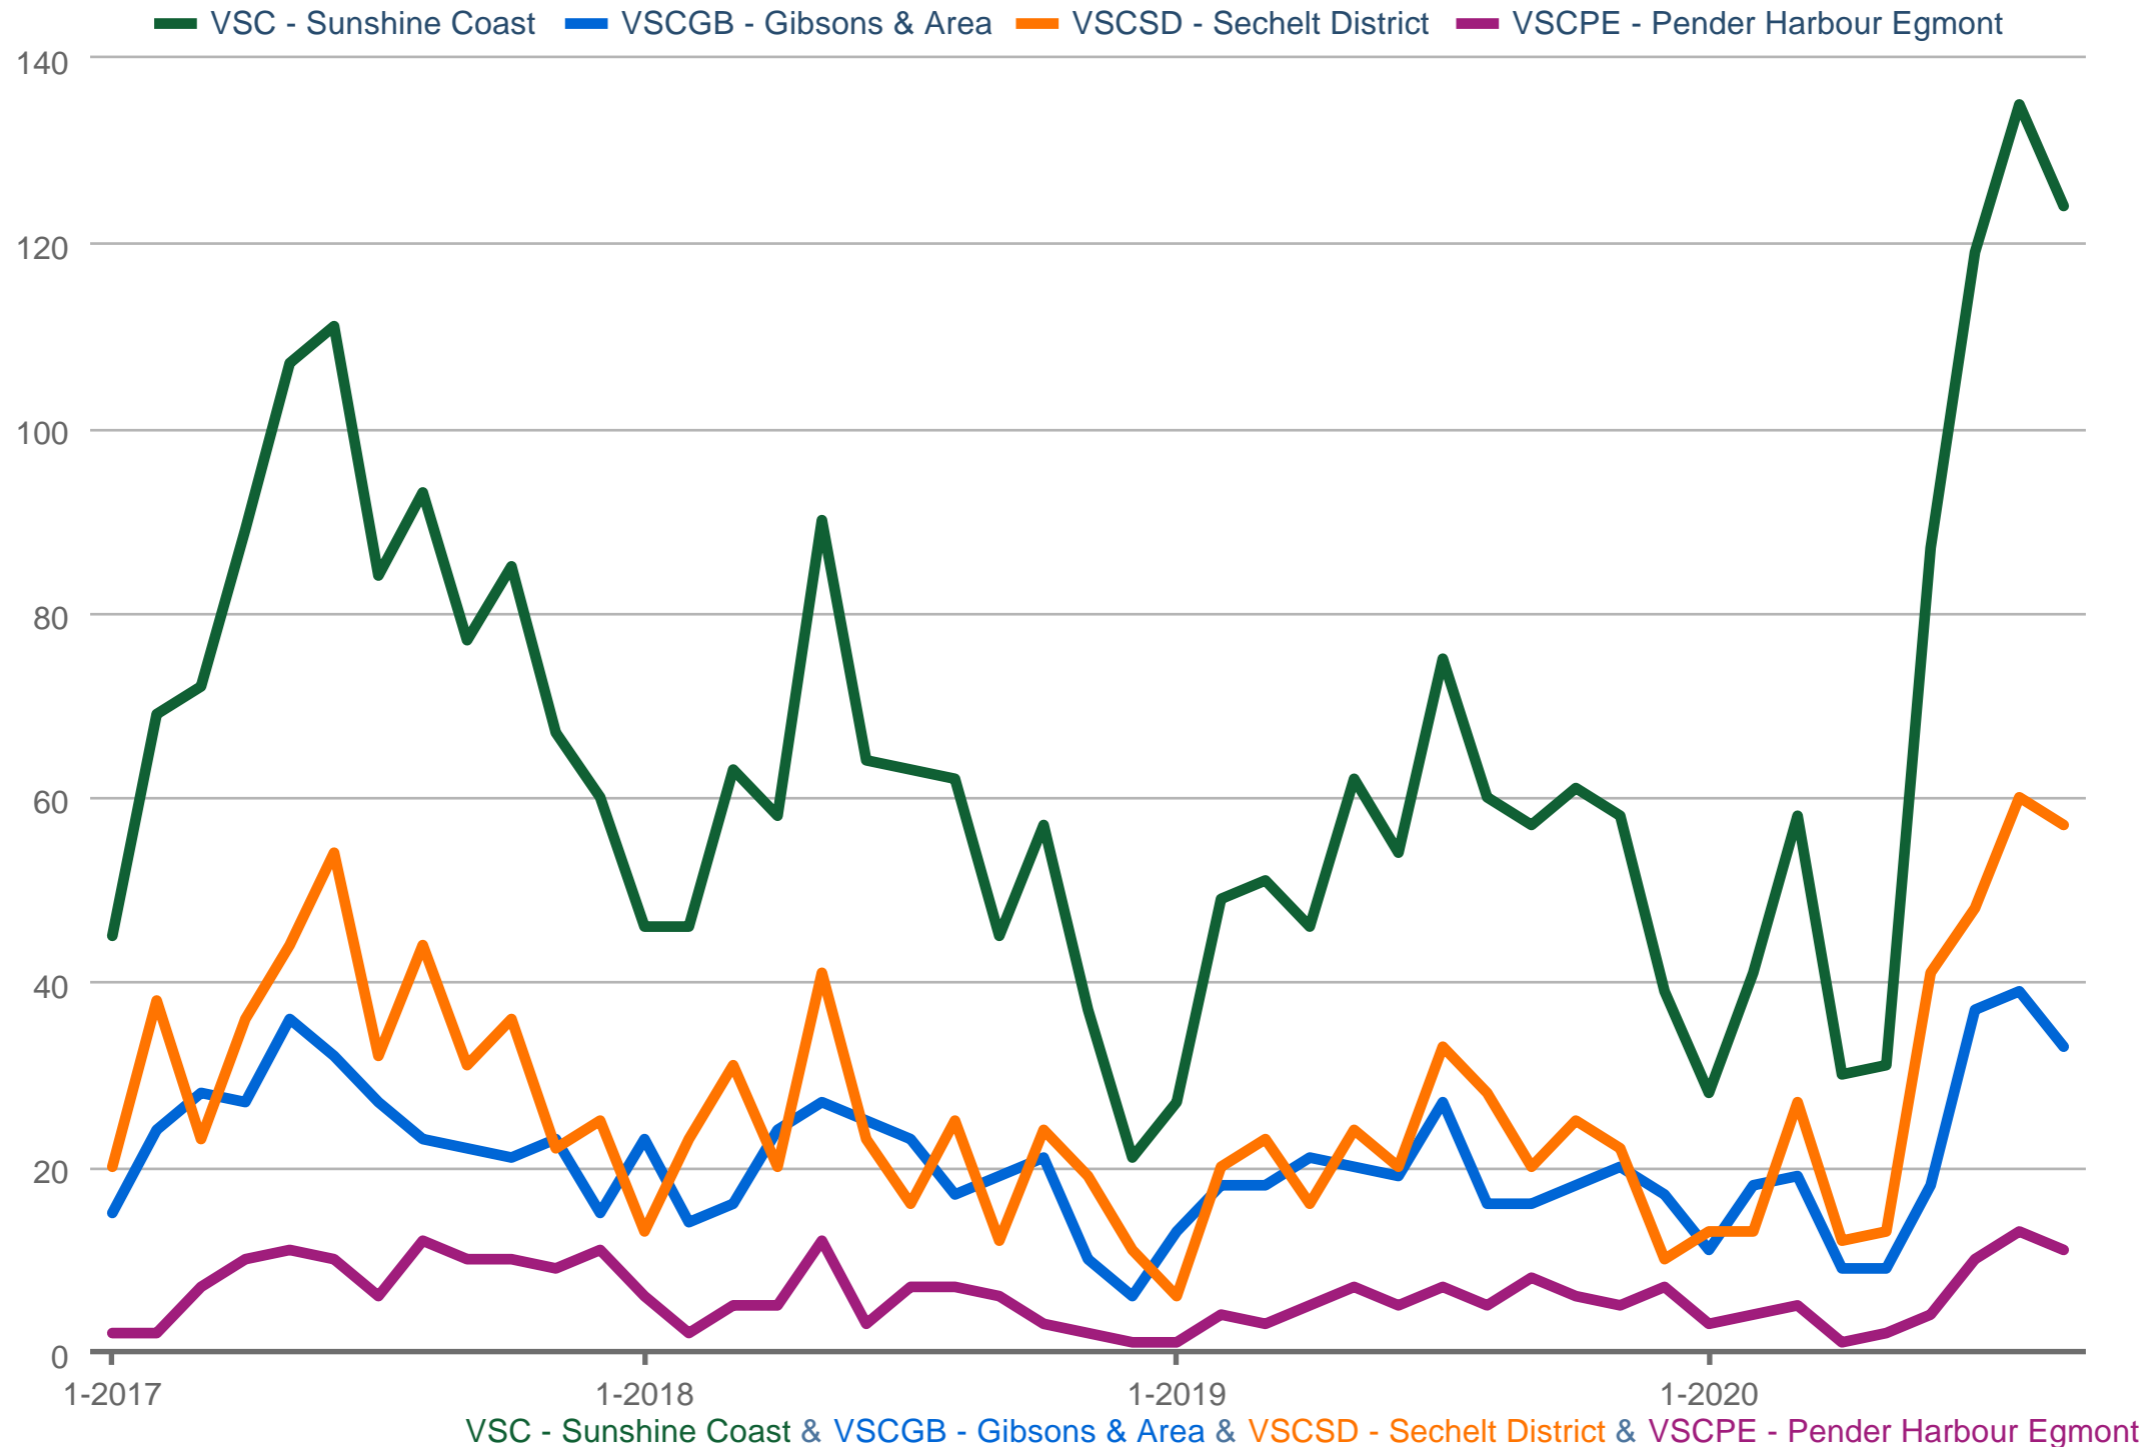

Sales

Each data point is one month of activity. Data is from October 21, 2020.