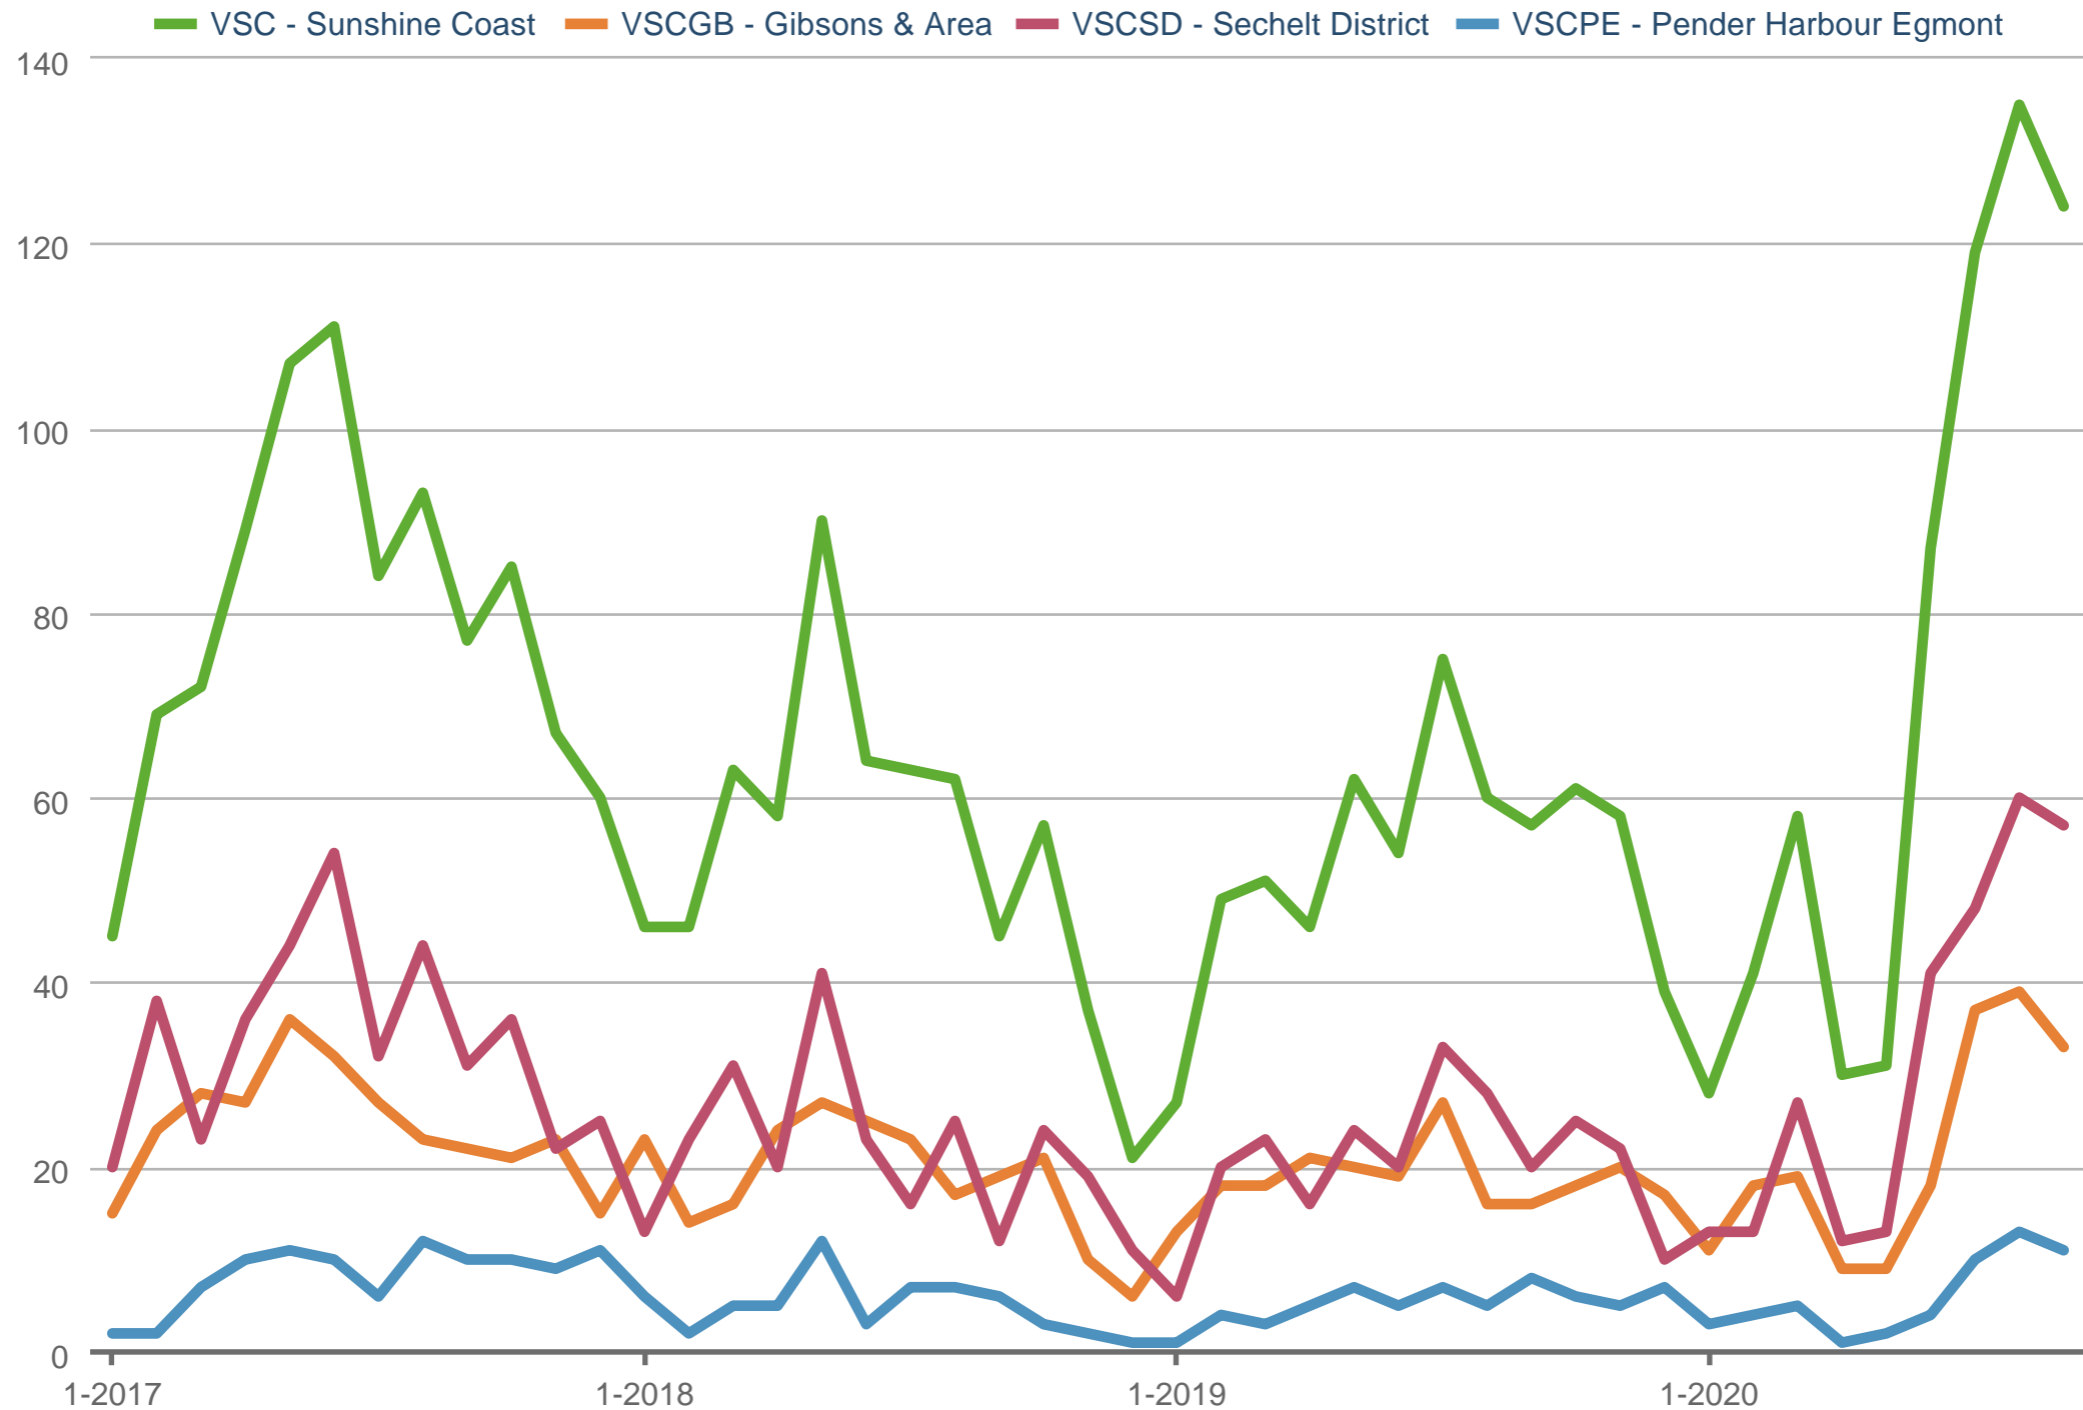

**Sales**

VSC - Sunshine Coast & VSCGB - Gibsons & Area & VSCSD - Sechelt District & VSCPE - Pender Harbour Egmont

Each data point is one month of activity. Data is from October 21, 2020.