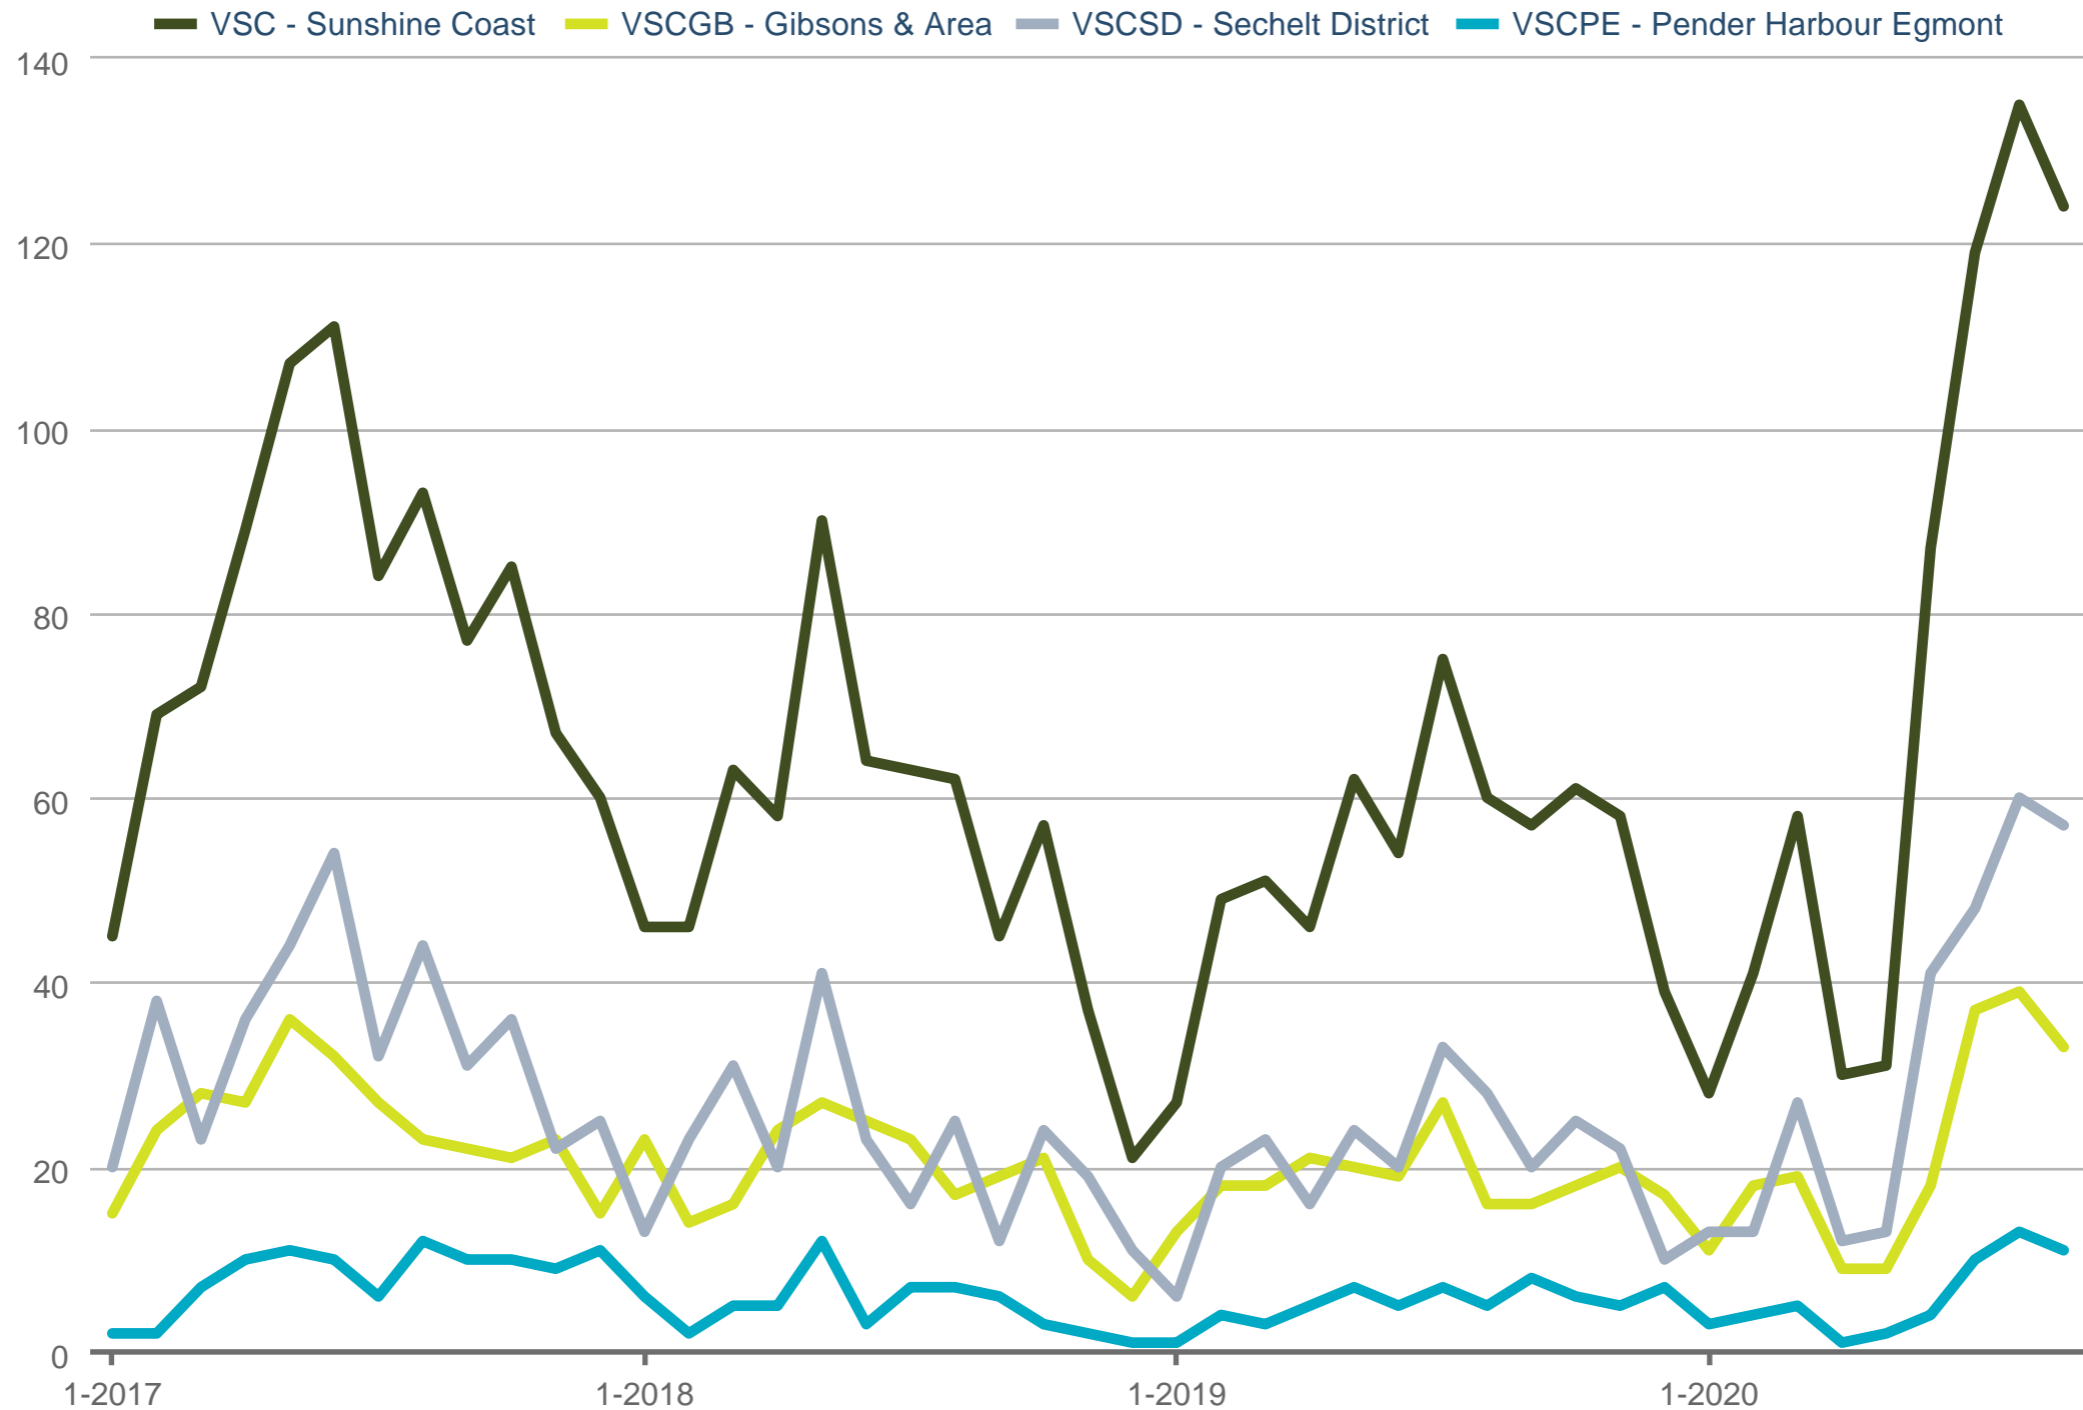

**Sales**

VSC - Sunshine Coast & VSCGB - Gibsons & Area & VSCSD - Sechelt District & VSCPE - Pender Harbour Egmont

Each data point is one month of activity. Data is from October 21, 2020.