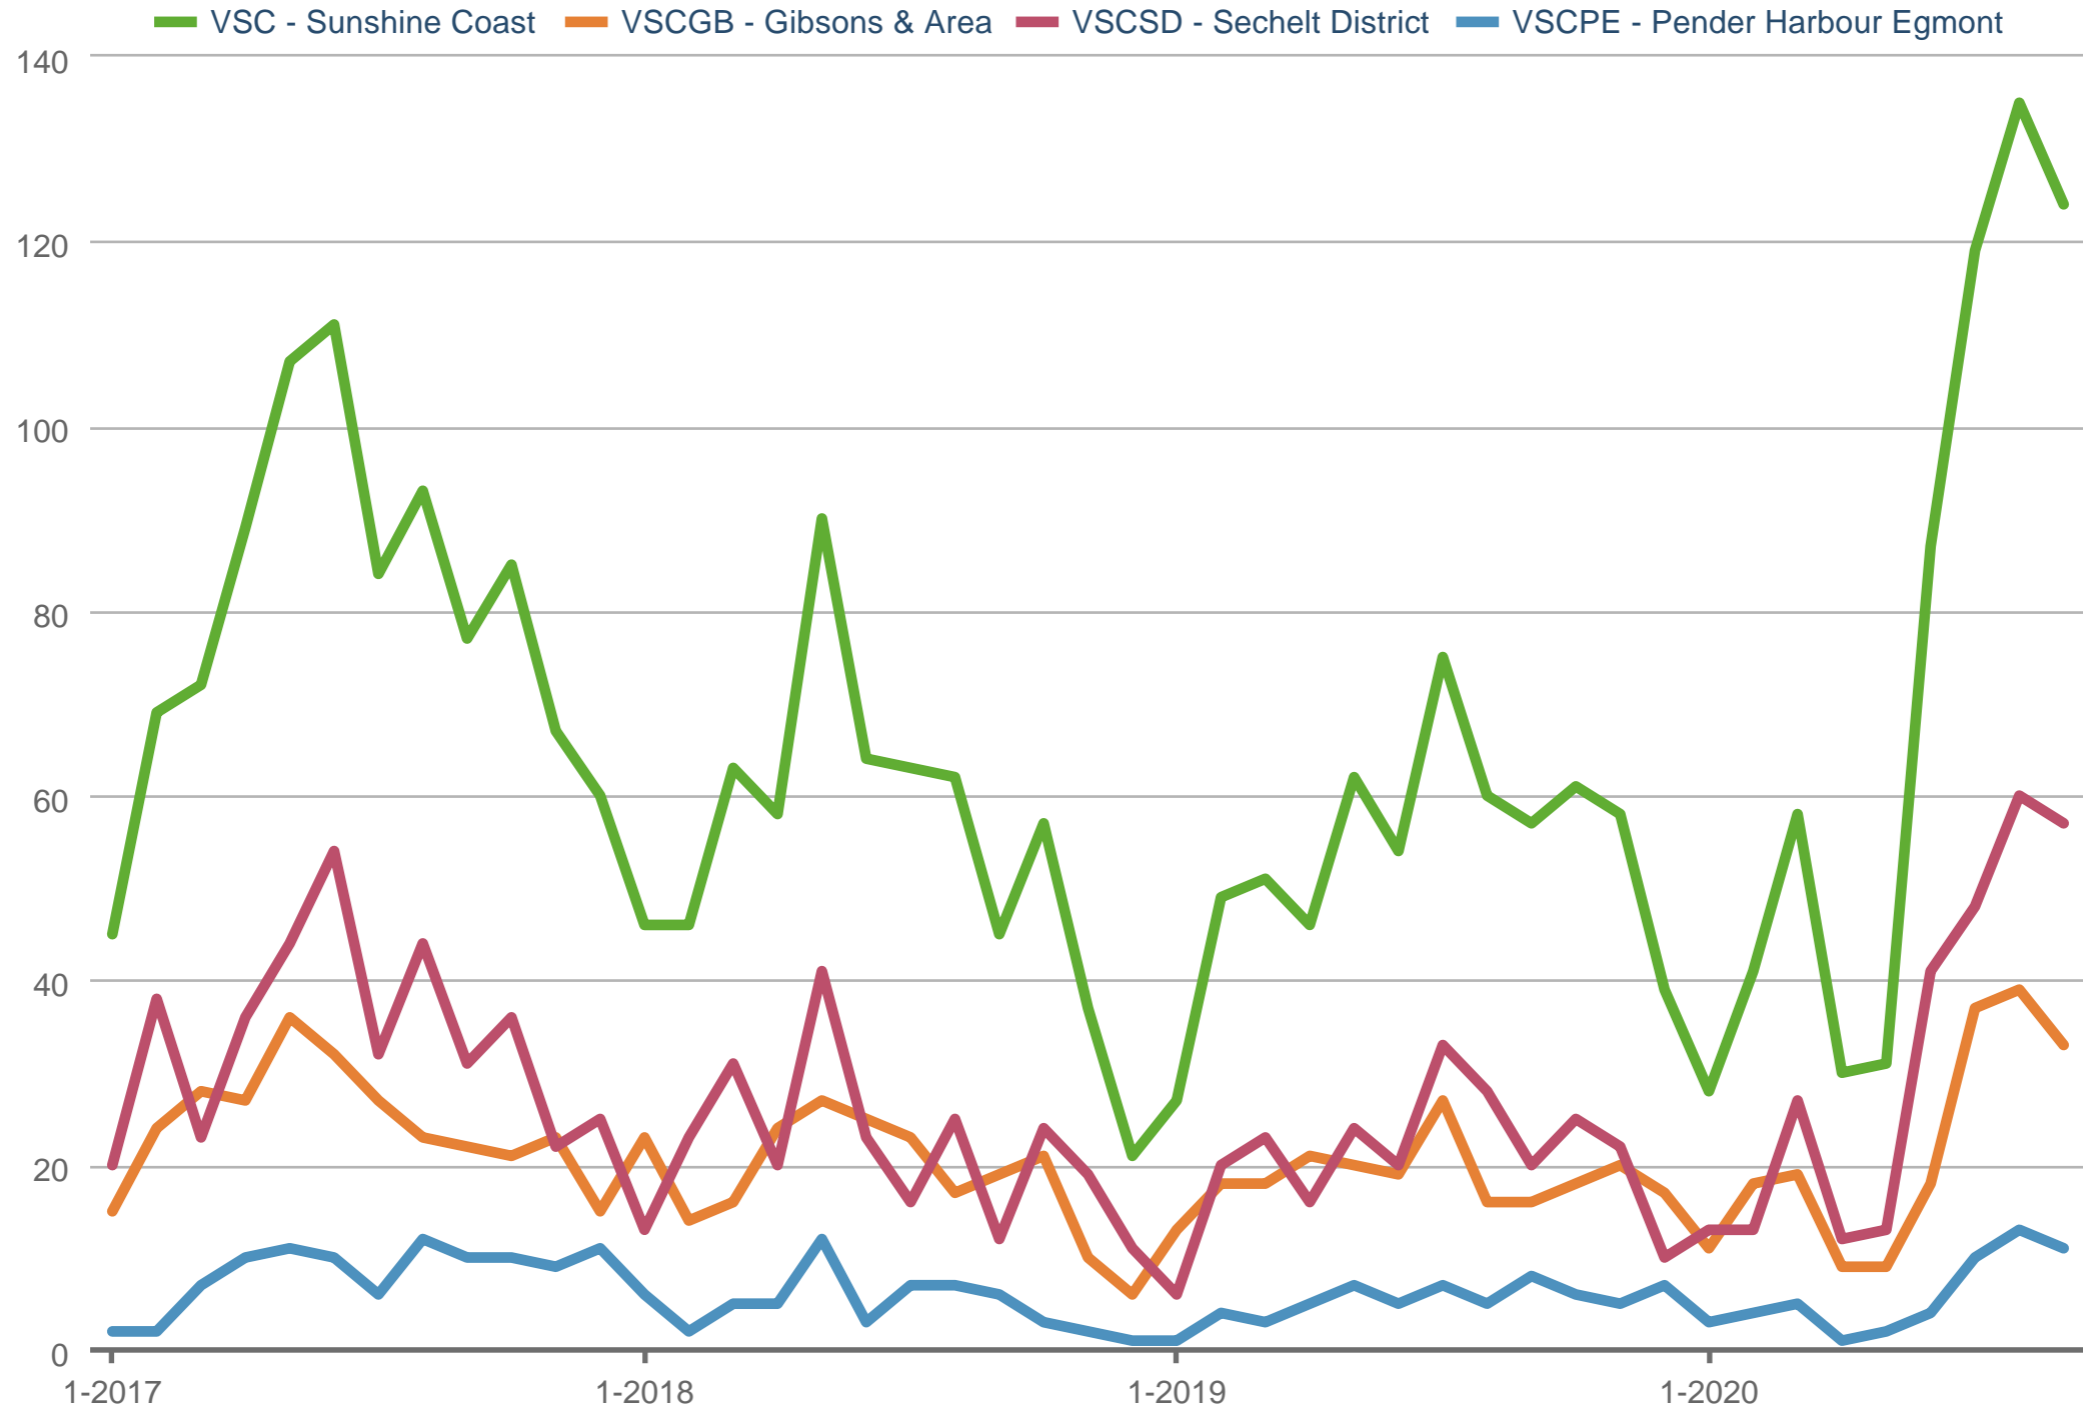

Sales

VSC - Sunshine Coast & VSCGB - Gibsons & Area & VSCSD - Sechelt District & VSCPE - Pender Harbour Egmont

Each data point is one month of activity. Data is from October 21, 2020.