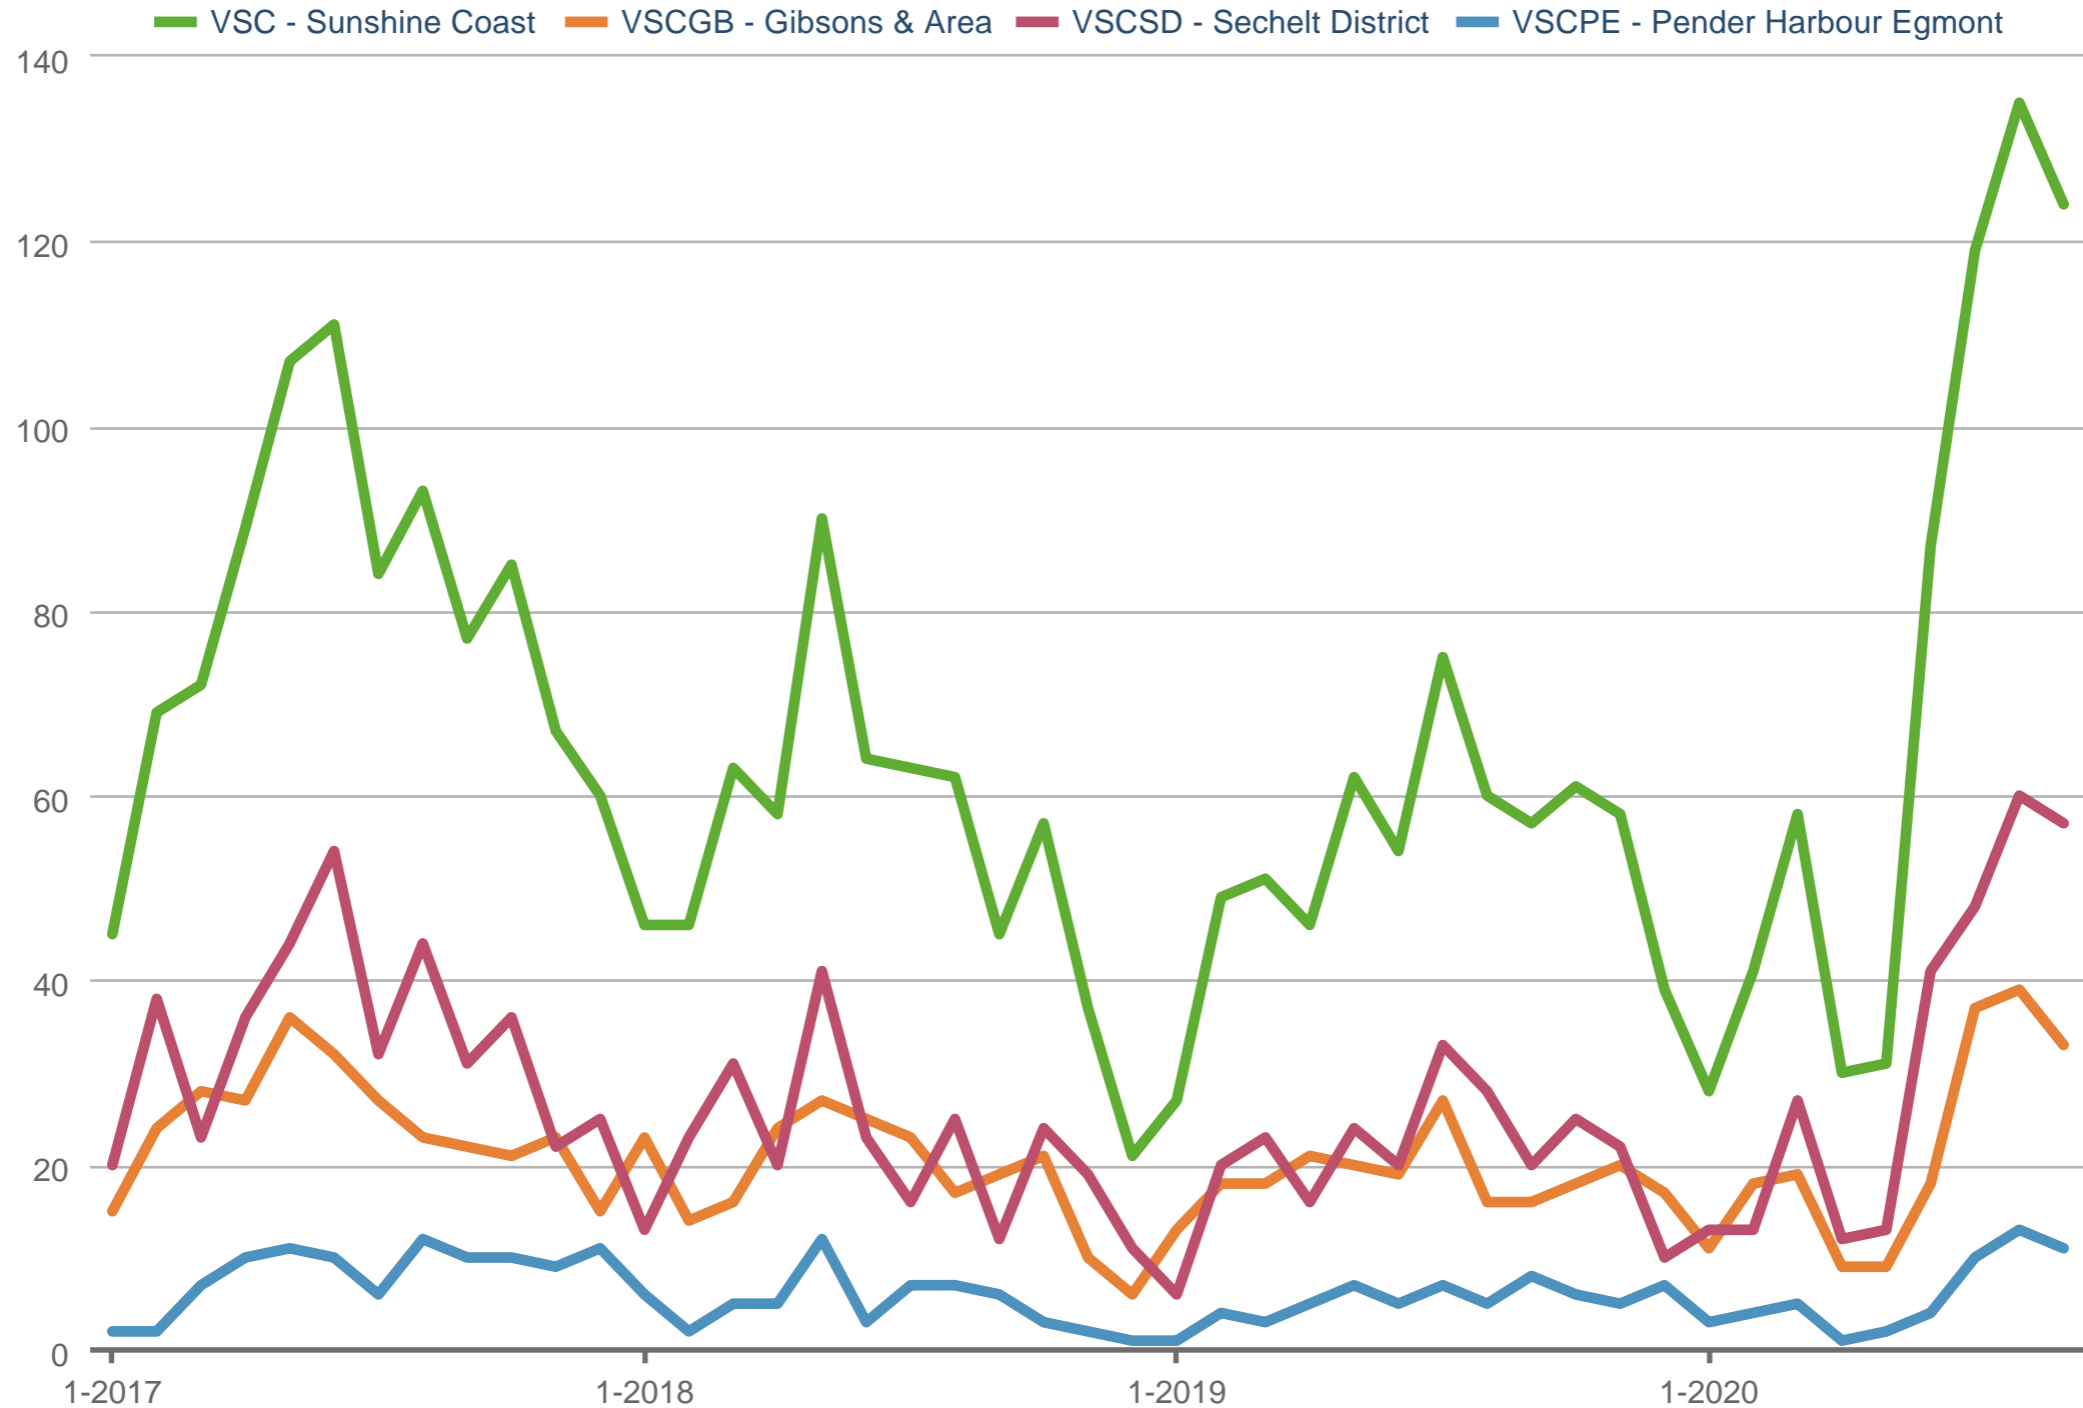

### Sales

VSC - Sunshine Coast & VSCGB - Gibsons & Area & VSCSD - Sechelt District & VSCPE - Pender Harbour Egmont

Each data point is one month of activity. Data is from October 21, 2020.