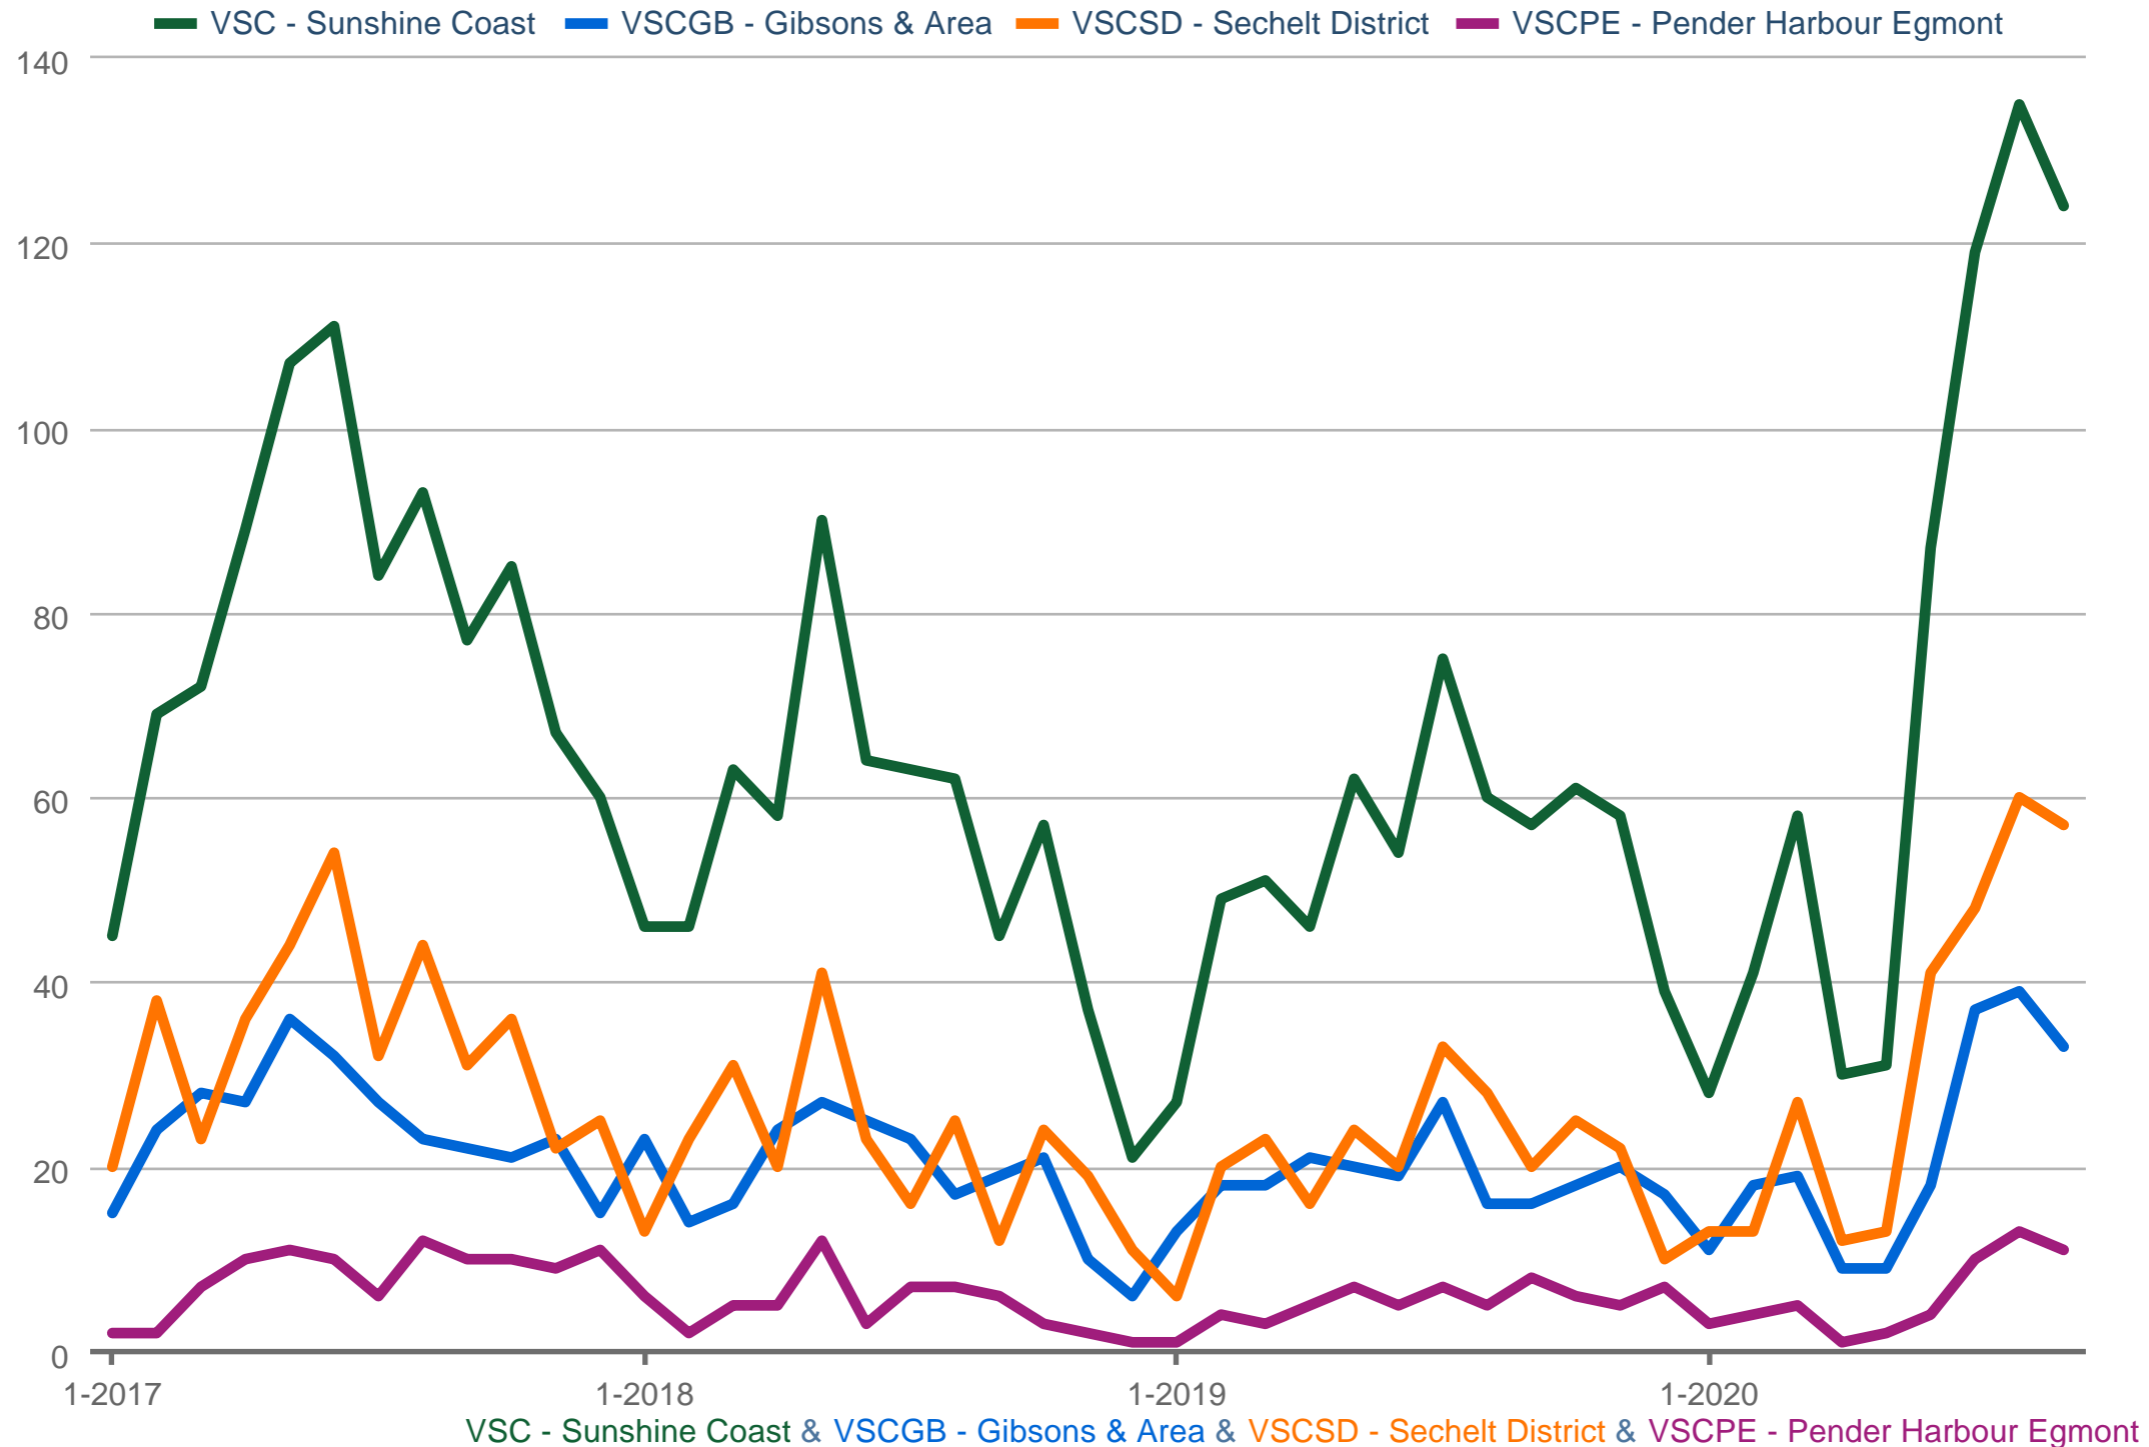

Sales

Each data point is one month of activity. Data is from October 21, 2020.