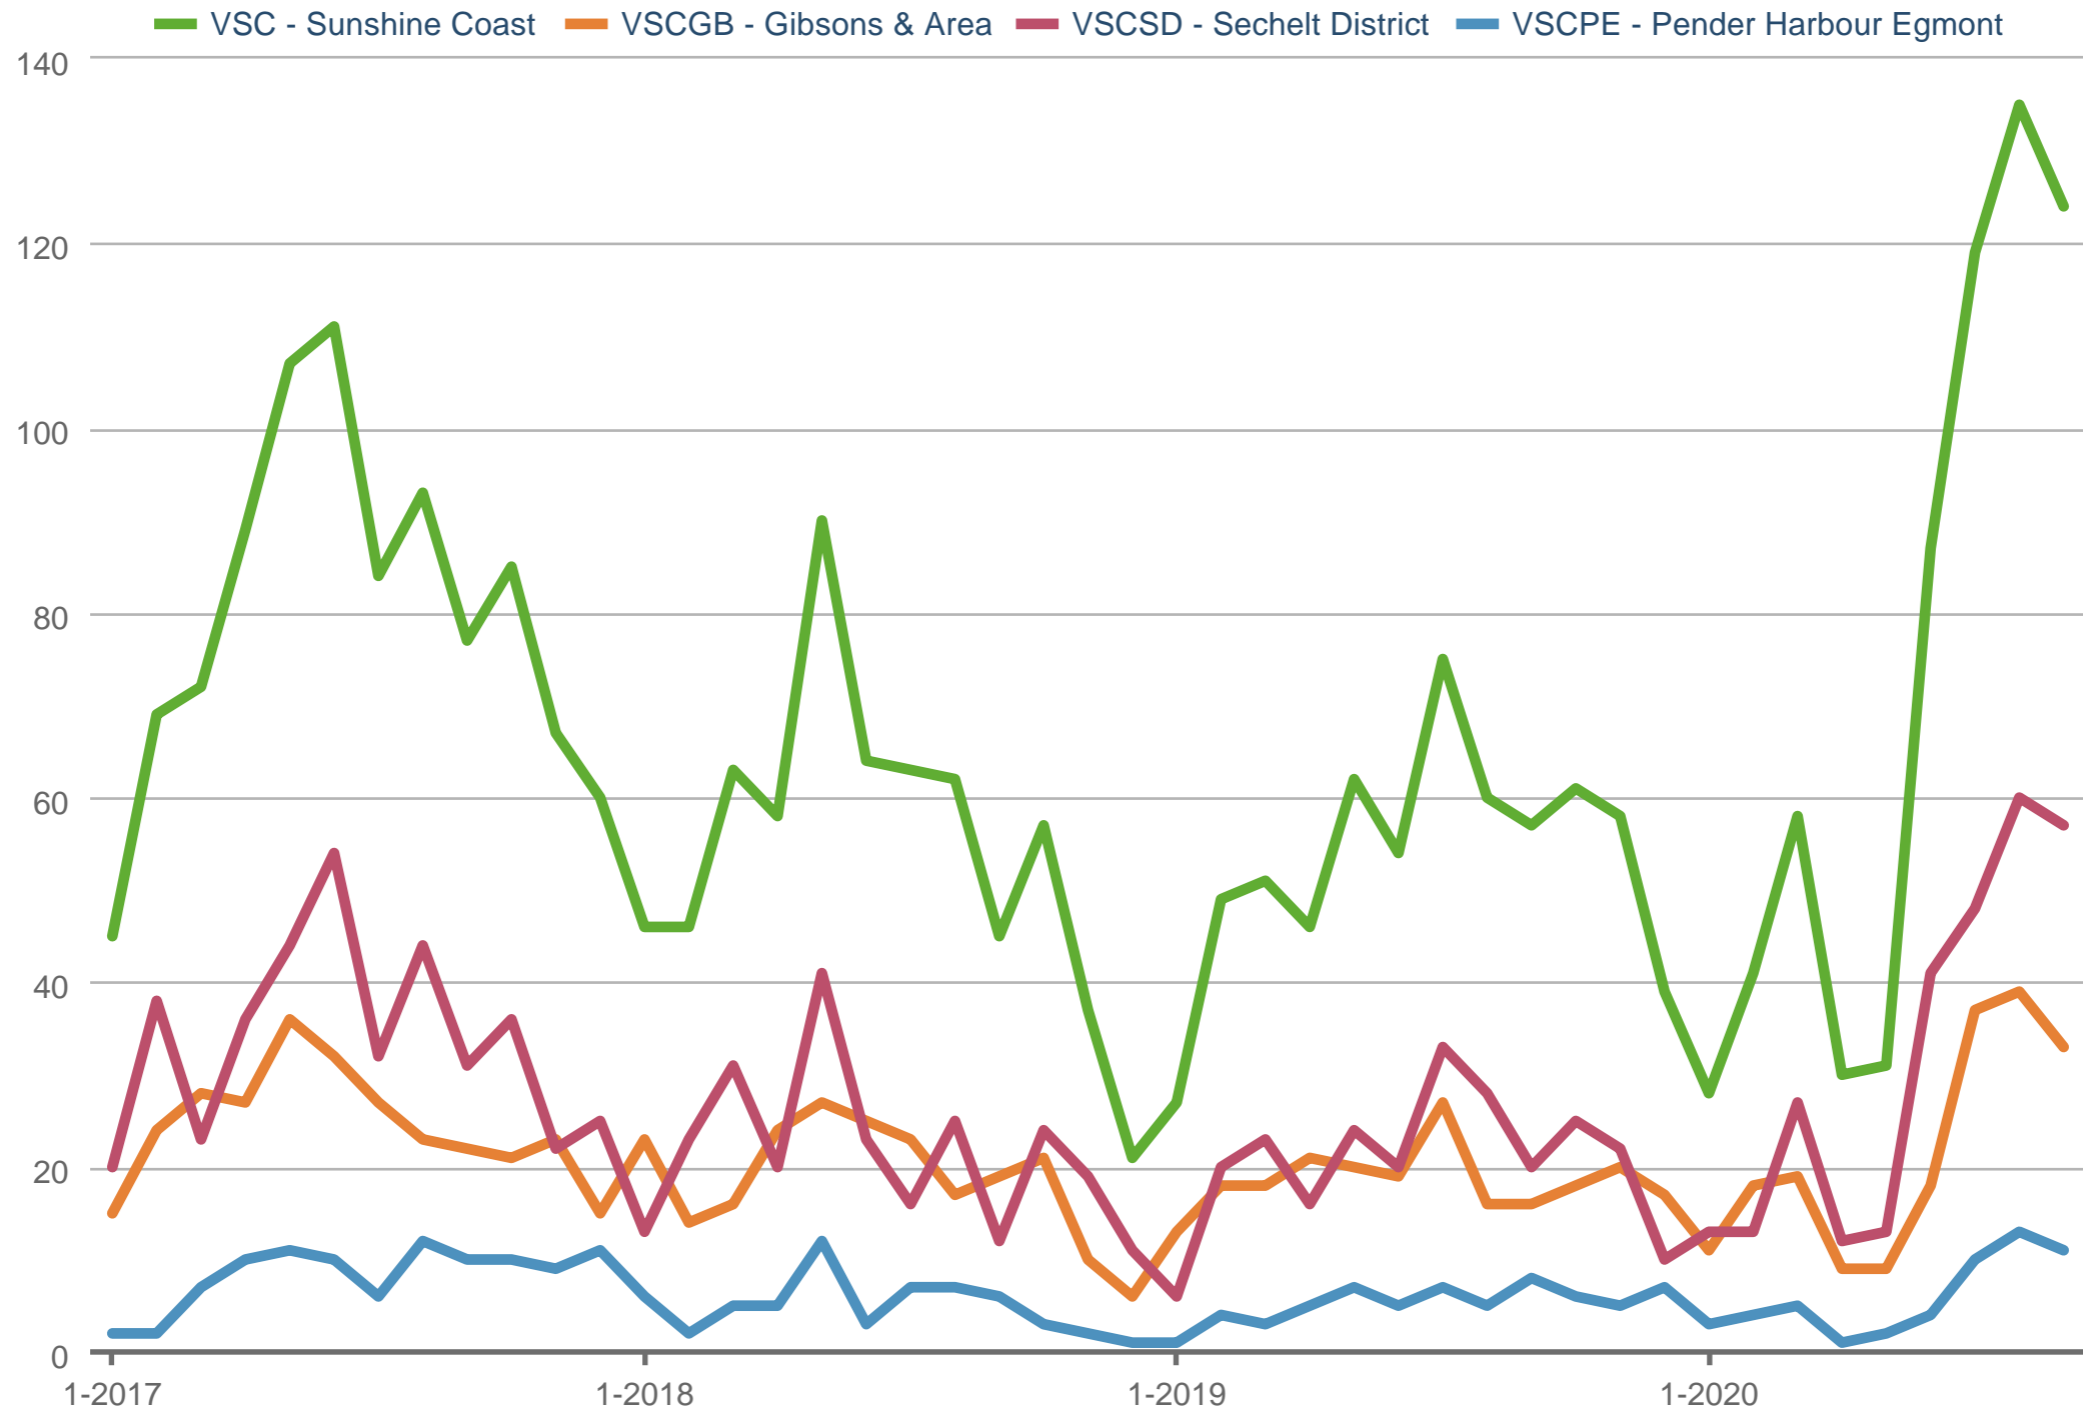

Sales

VSC - Sunshine Coast & VSCGB - Gibsons & Area & VSCSD - Sechelt District & VSCPE - Pender Harbour Egmont

Each data point is one month of activity. Data is from October 21, 2020.