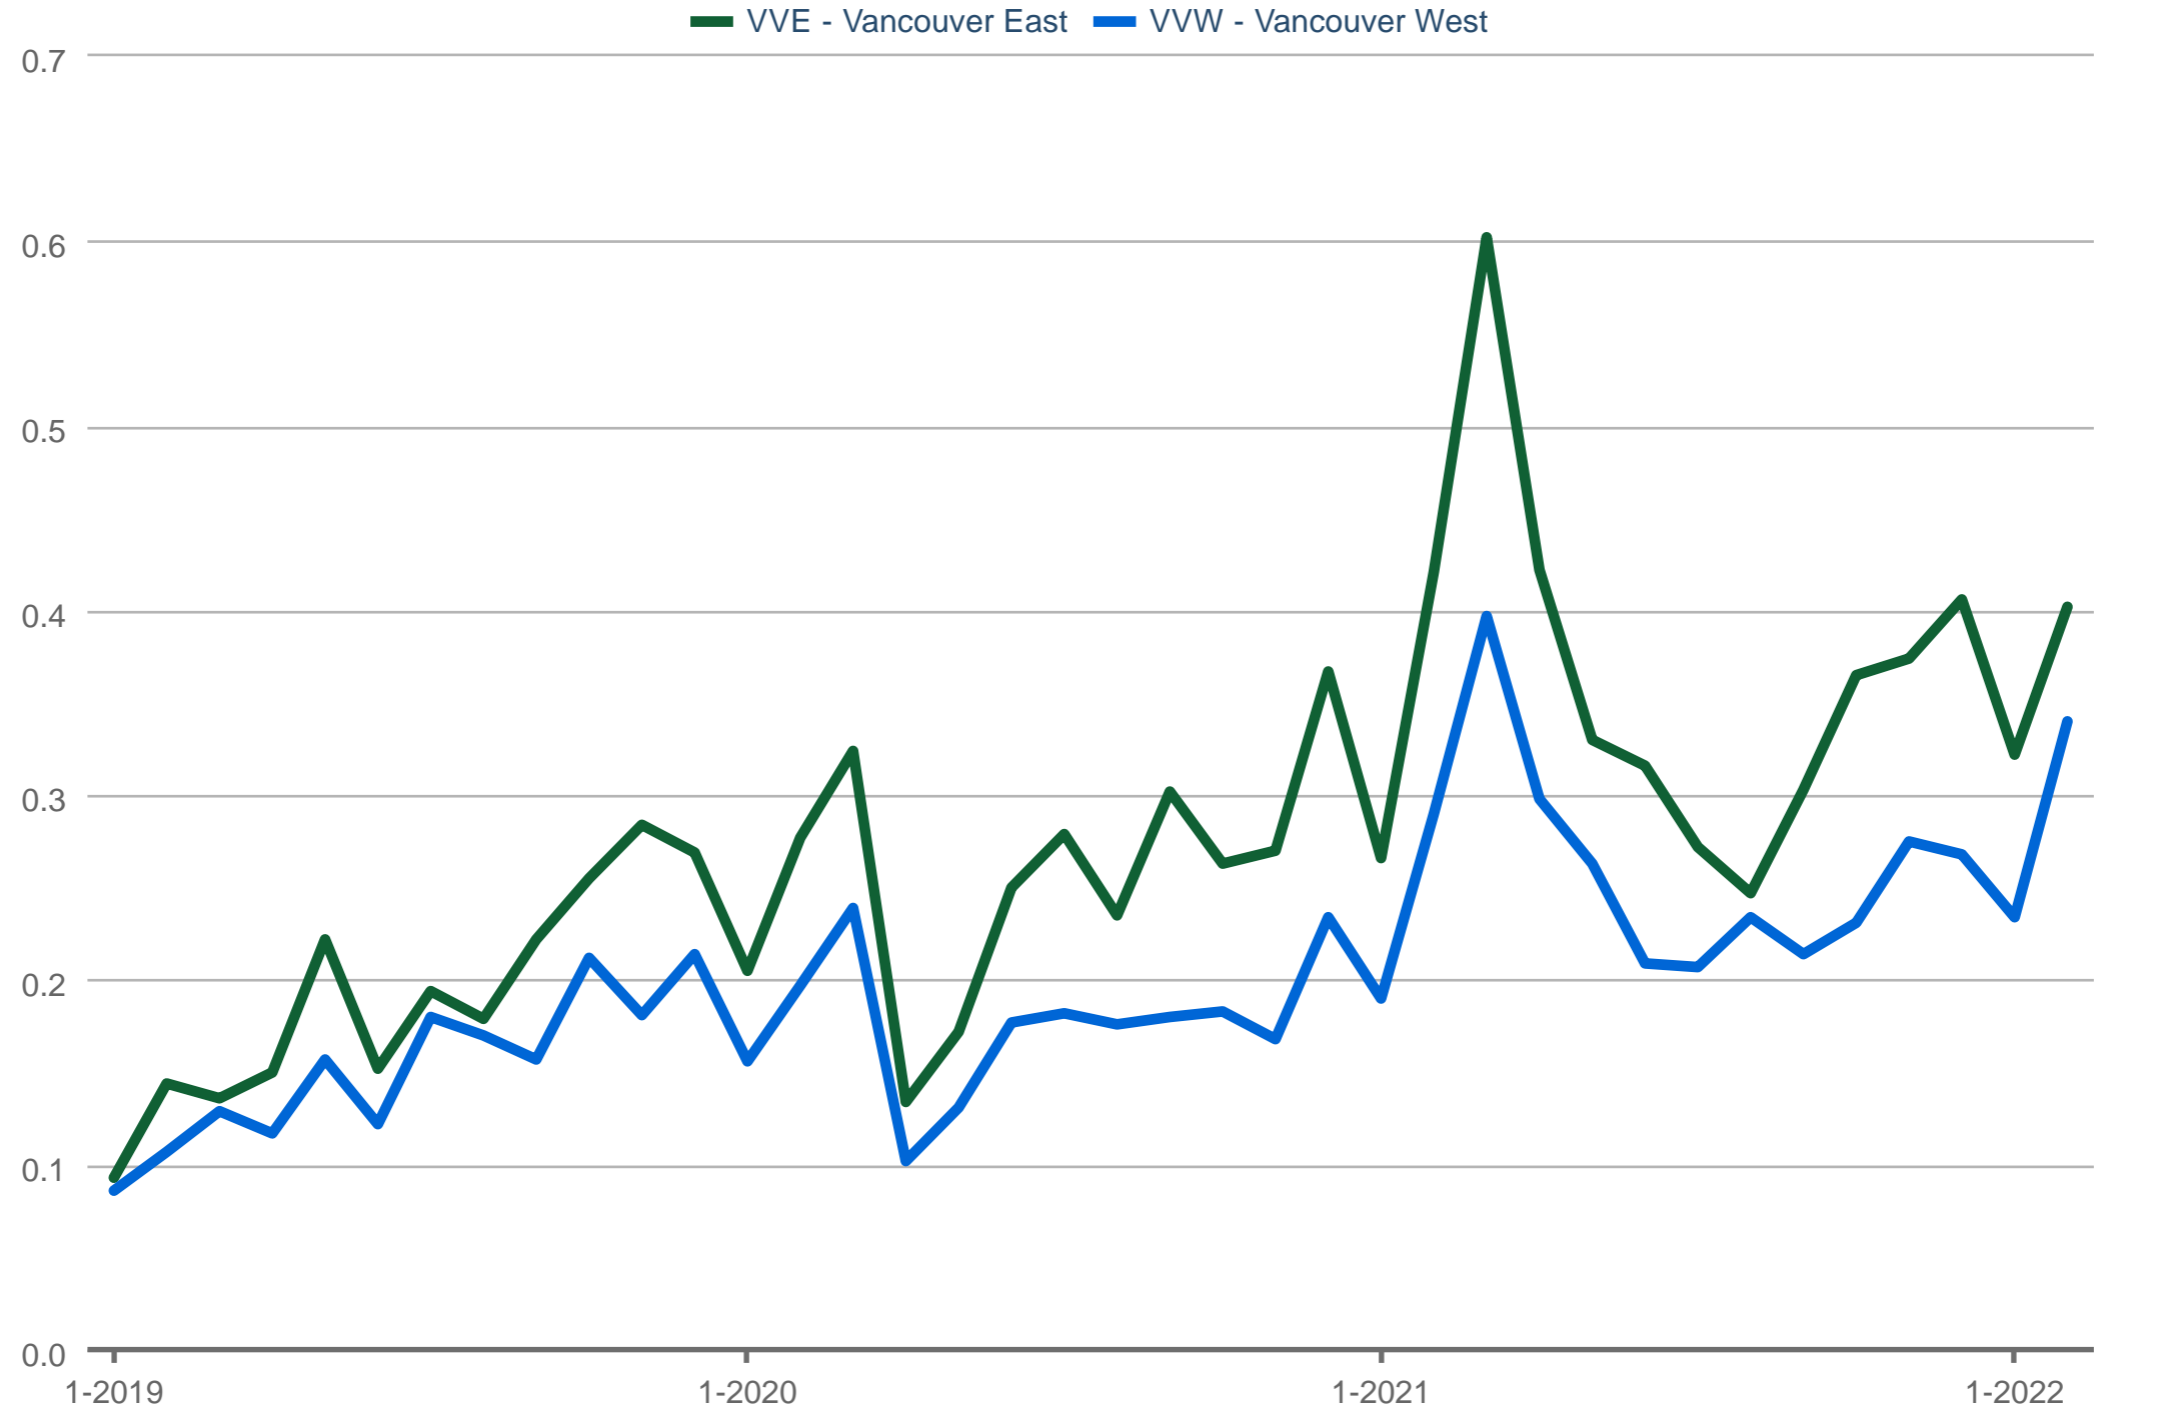

Sales to Actives Ratio

VVE - Vancouver East & VVW - Vancouver West

Each data point is one month of activity. Data is from April 1, 2022.