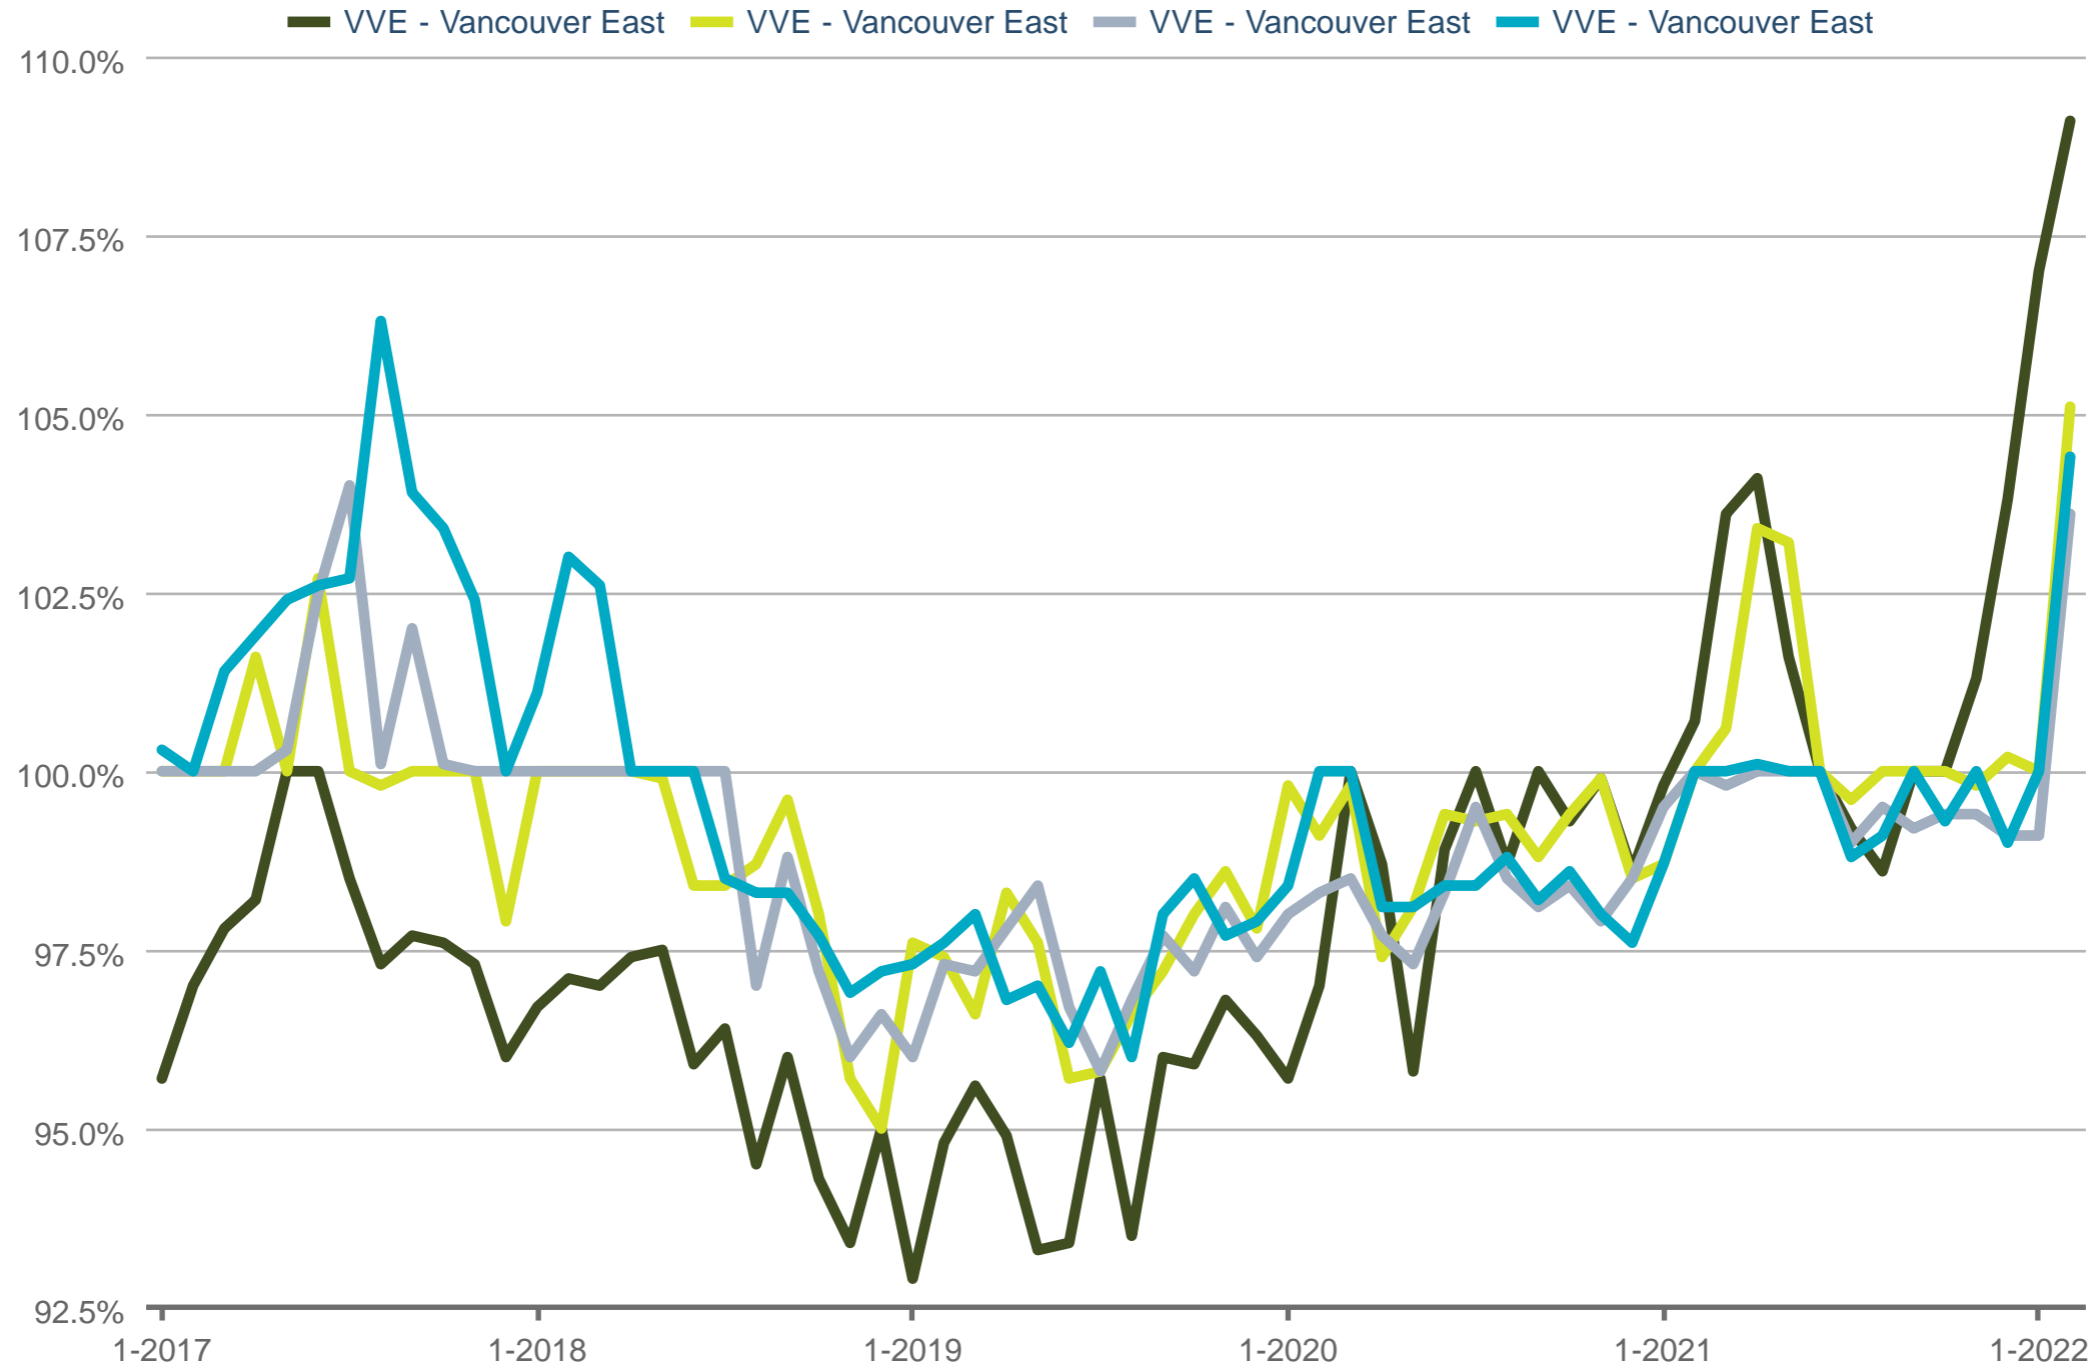

Kristi Holz PREC*
 Stilhavn Real Estate Services

Office: 778-387-7371
 Cell: 778-387-7371
Kristi@RealEstateVancity.ca
www.RealEstateVancity.ca

Median Percent of Original Price

VVE - Vancouver East: Detached (All) | VVE - Vancouver East: Townhouse | VVE - Vancouver East: 2 Bedrooms, Apartment | VVE - Vancouver East: 1 Bedroom or Fewer, Apartment

Each data point is one month of activity. Data is from March 10, 2022.