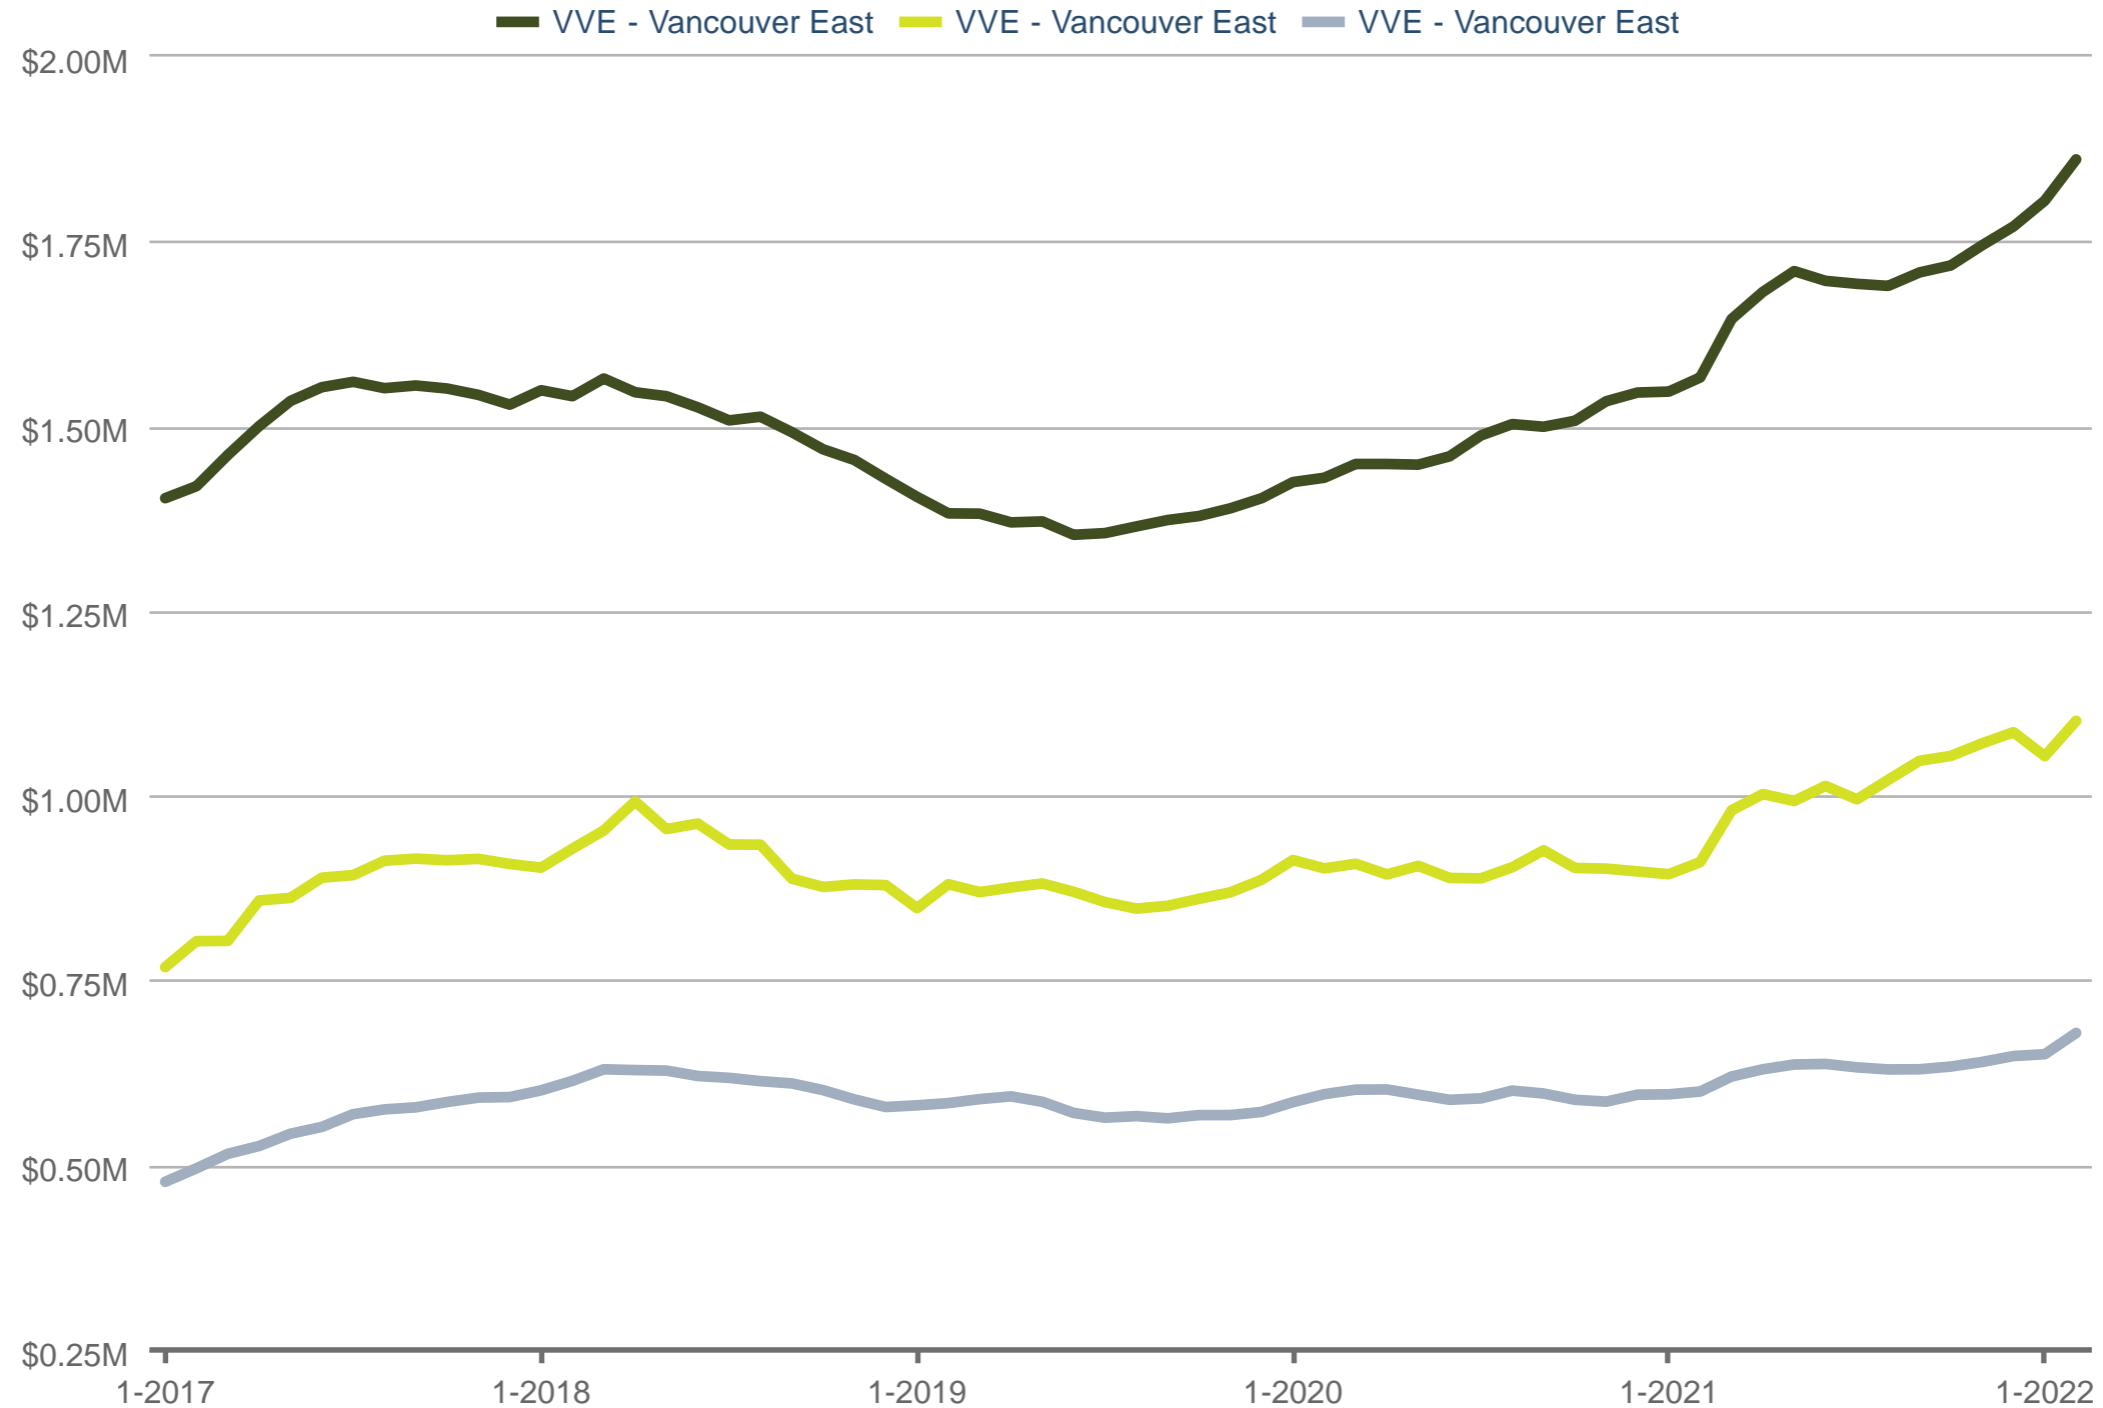

Kristi Holz PREC*
Stilhavn Real Estate Services

Office: 778-387-7371
Cell: 778-387-7371
Kristi@RealEstateVancity.ca
www.RealEstateVancity.ca

MLS® HPI Price

VVE - Vancouver East: Detached (All) | VVE - Vancouver East: Townhouse | VVE - Vancouver East: Apartment

Each data point is one month of activity. Data is from March 10, 2022.

All data from Greater Vancouver REALTORS © 2024 ShowingTime.