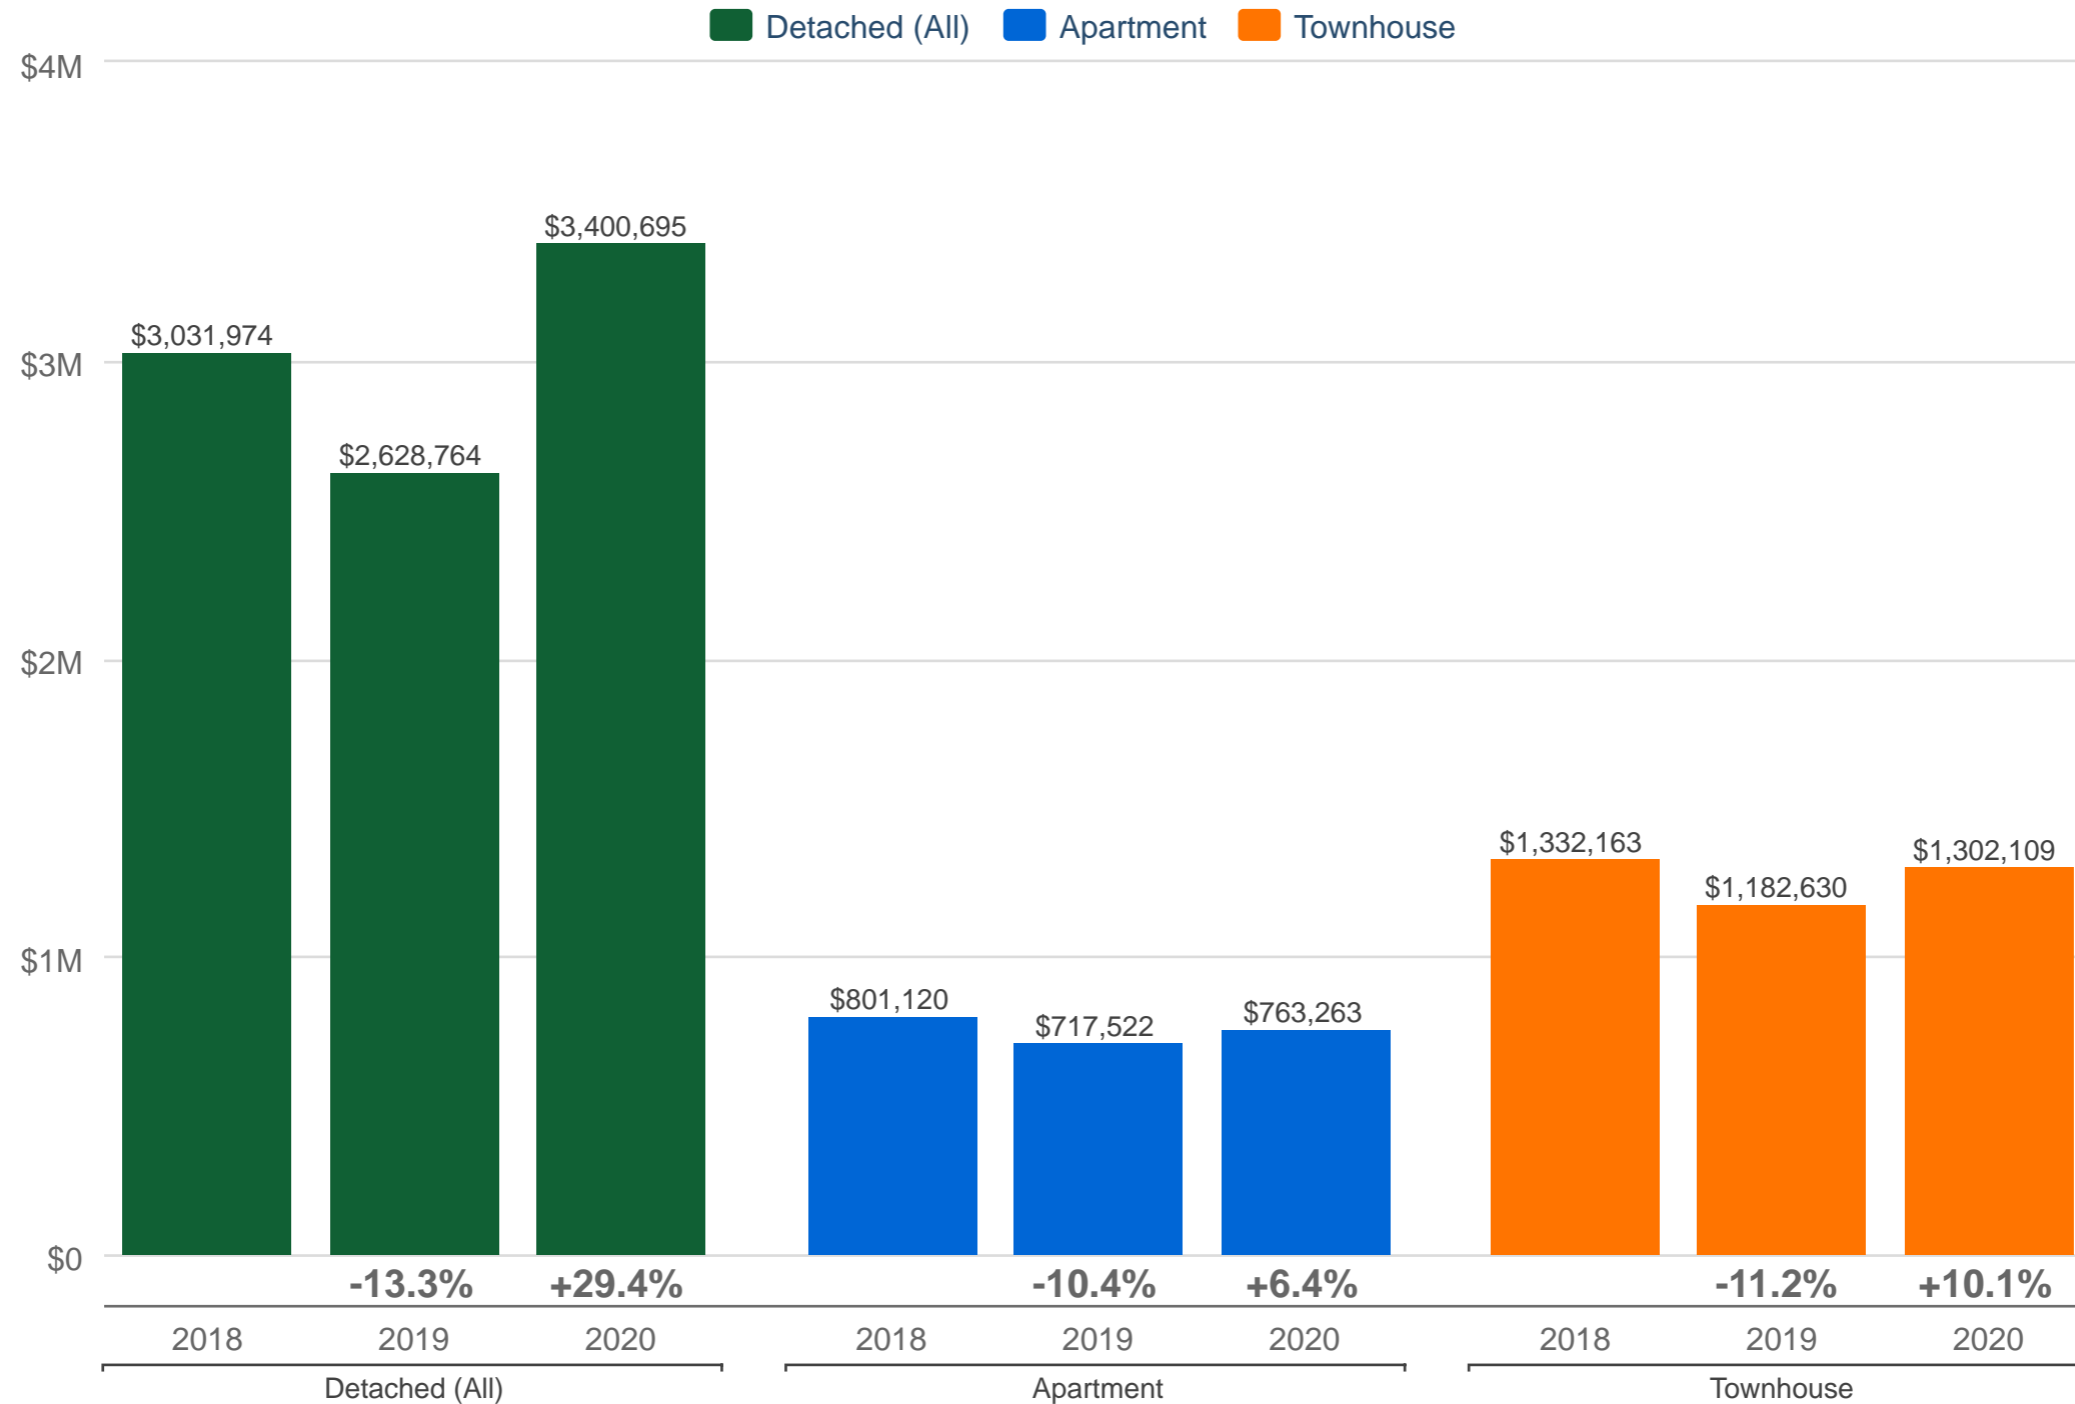

Lydia Cleary
 Century 21 In Town Realty

Office: 604-685-5951
 Cell: 604-828-0234
info@lydiacleary.com
lydiacleary.ca

September Average Sales Price - By Property Type

VVWKT - Kitsilano: Resale

Each data point is 12 months of activity. Data is from October 28, 2020.