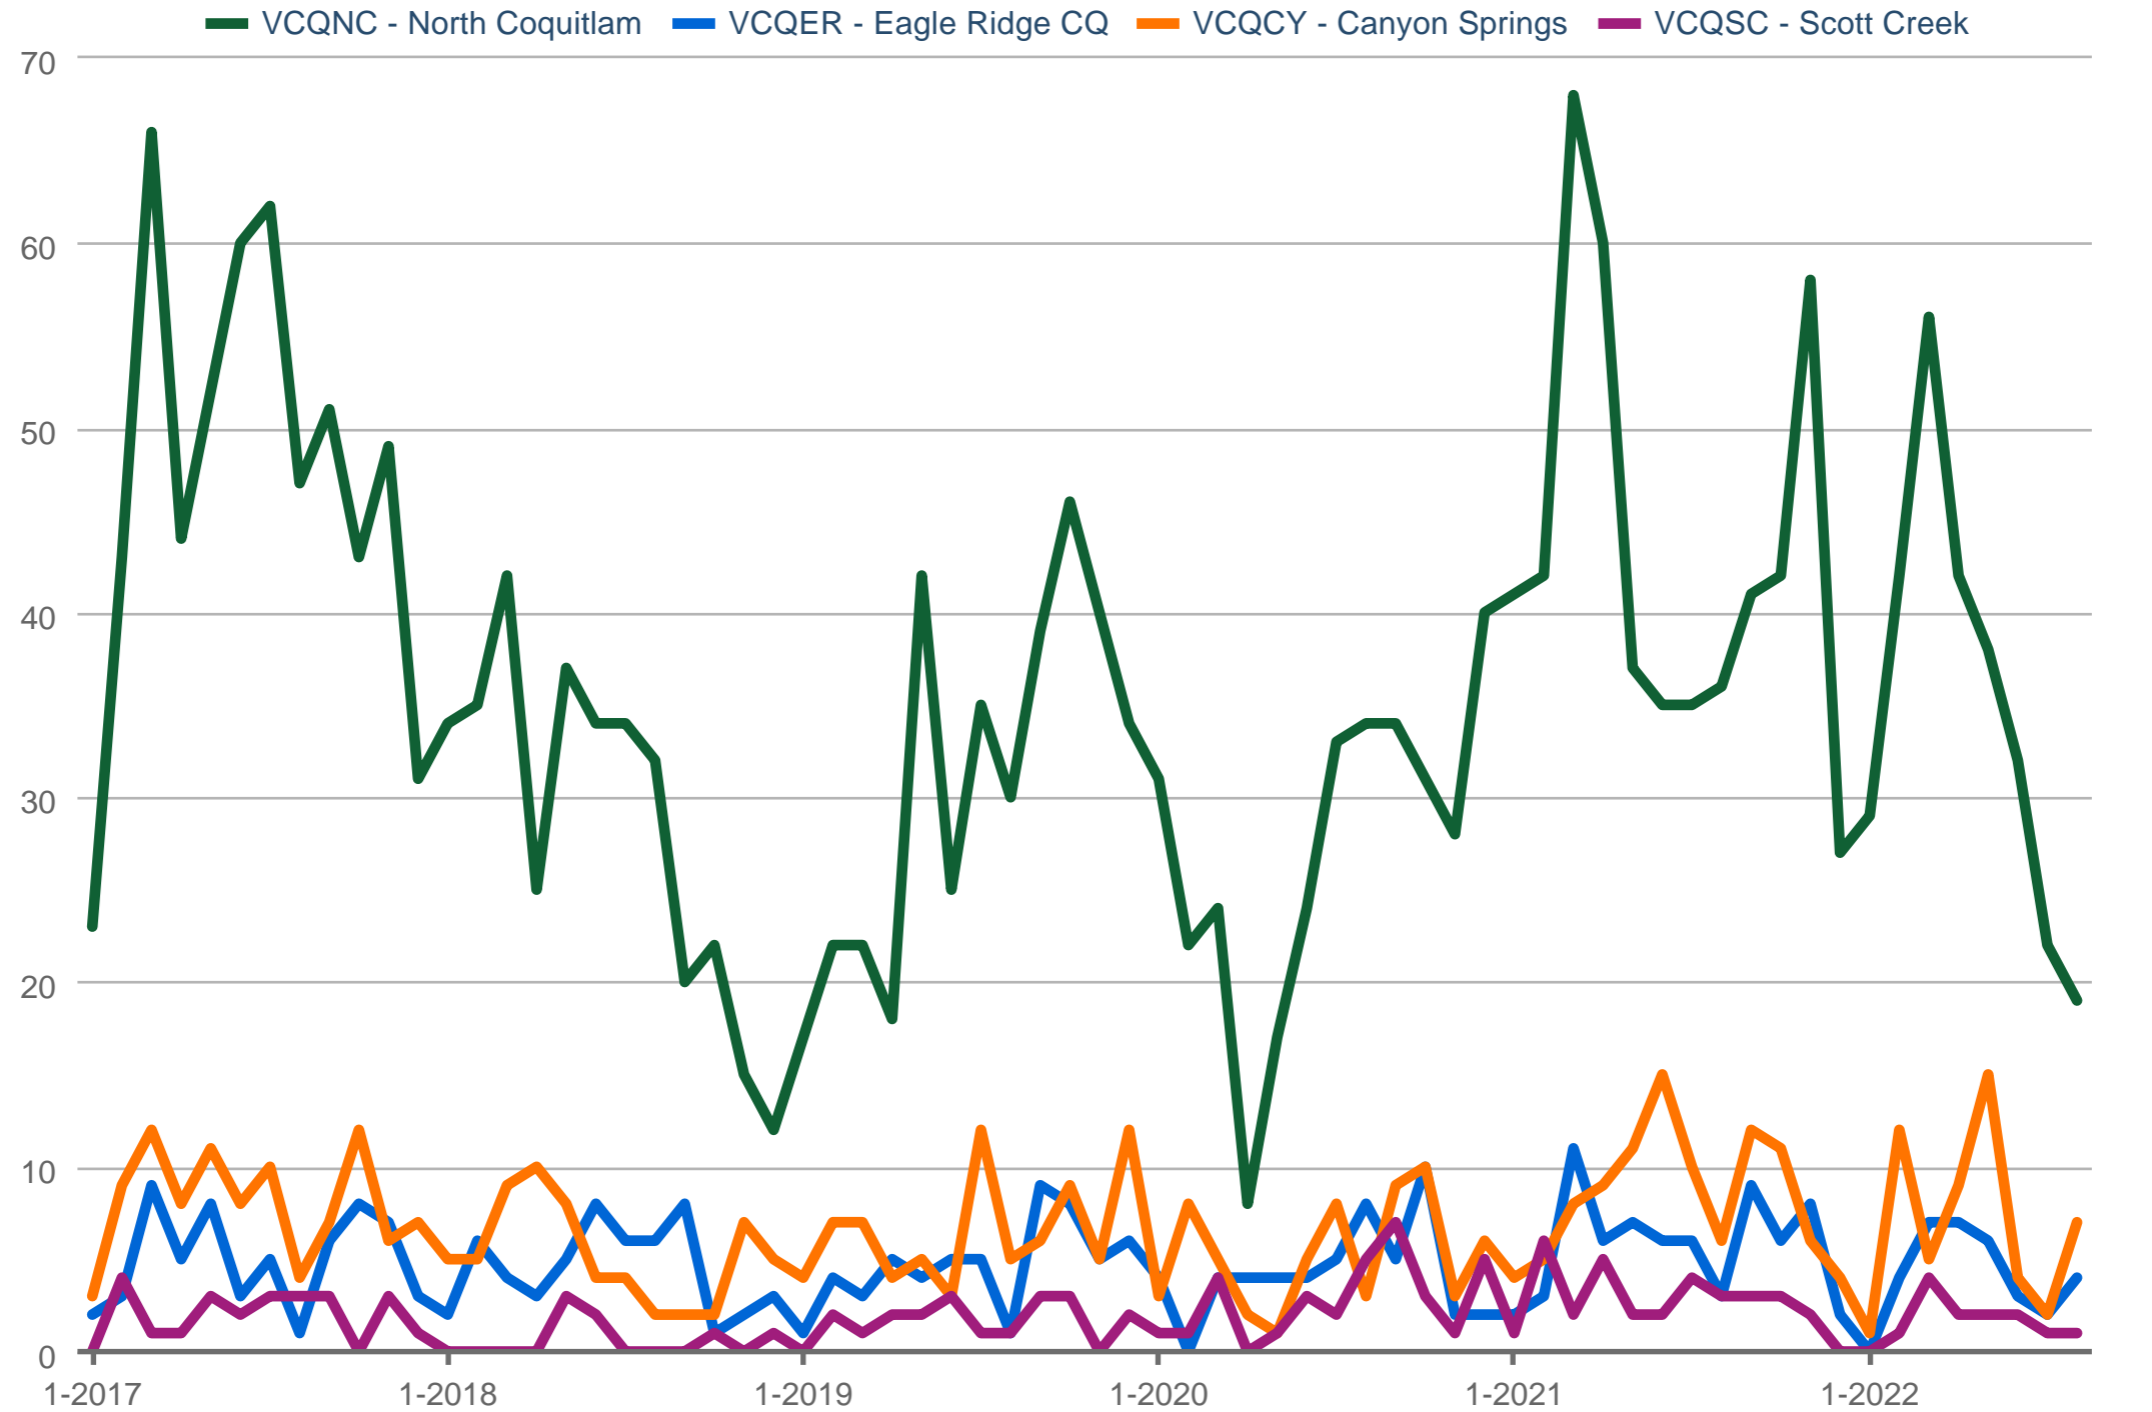

Sales

VCQNC - North Coquitlam & VCQER - Eagle Ridge CQ & VCQCY - Canyon Springs & VCQSC - Scott Creek

Each data point is one month of activity. Data is from September 25, 2022.