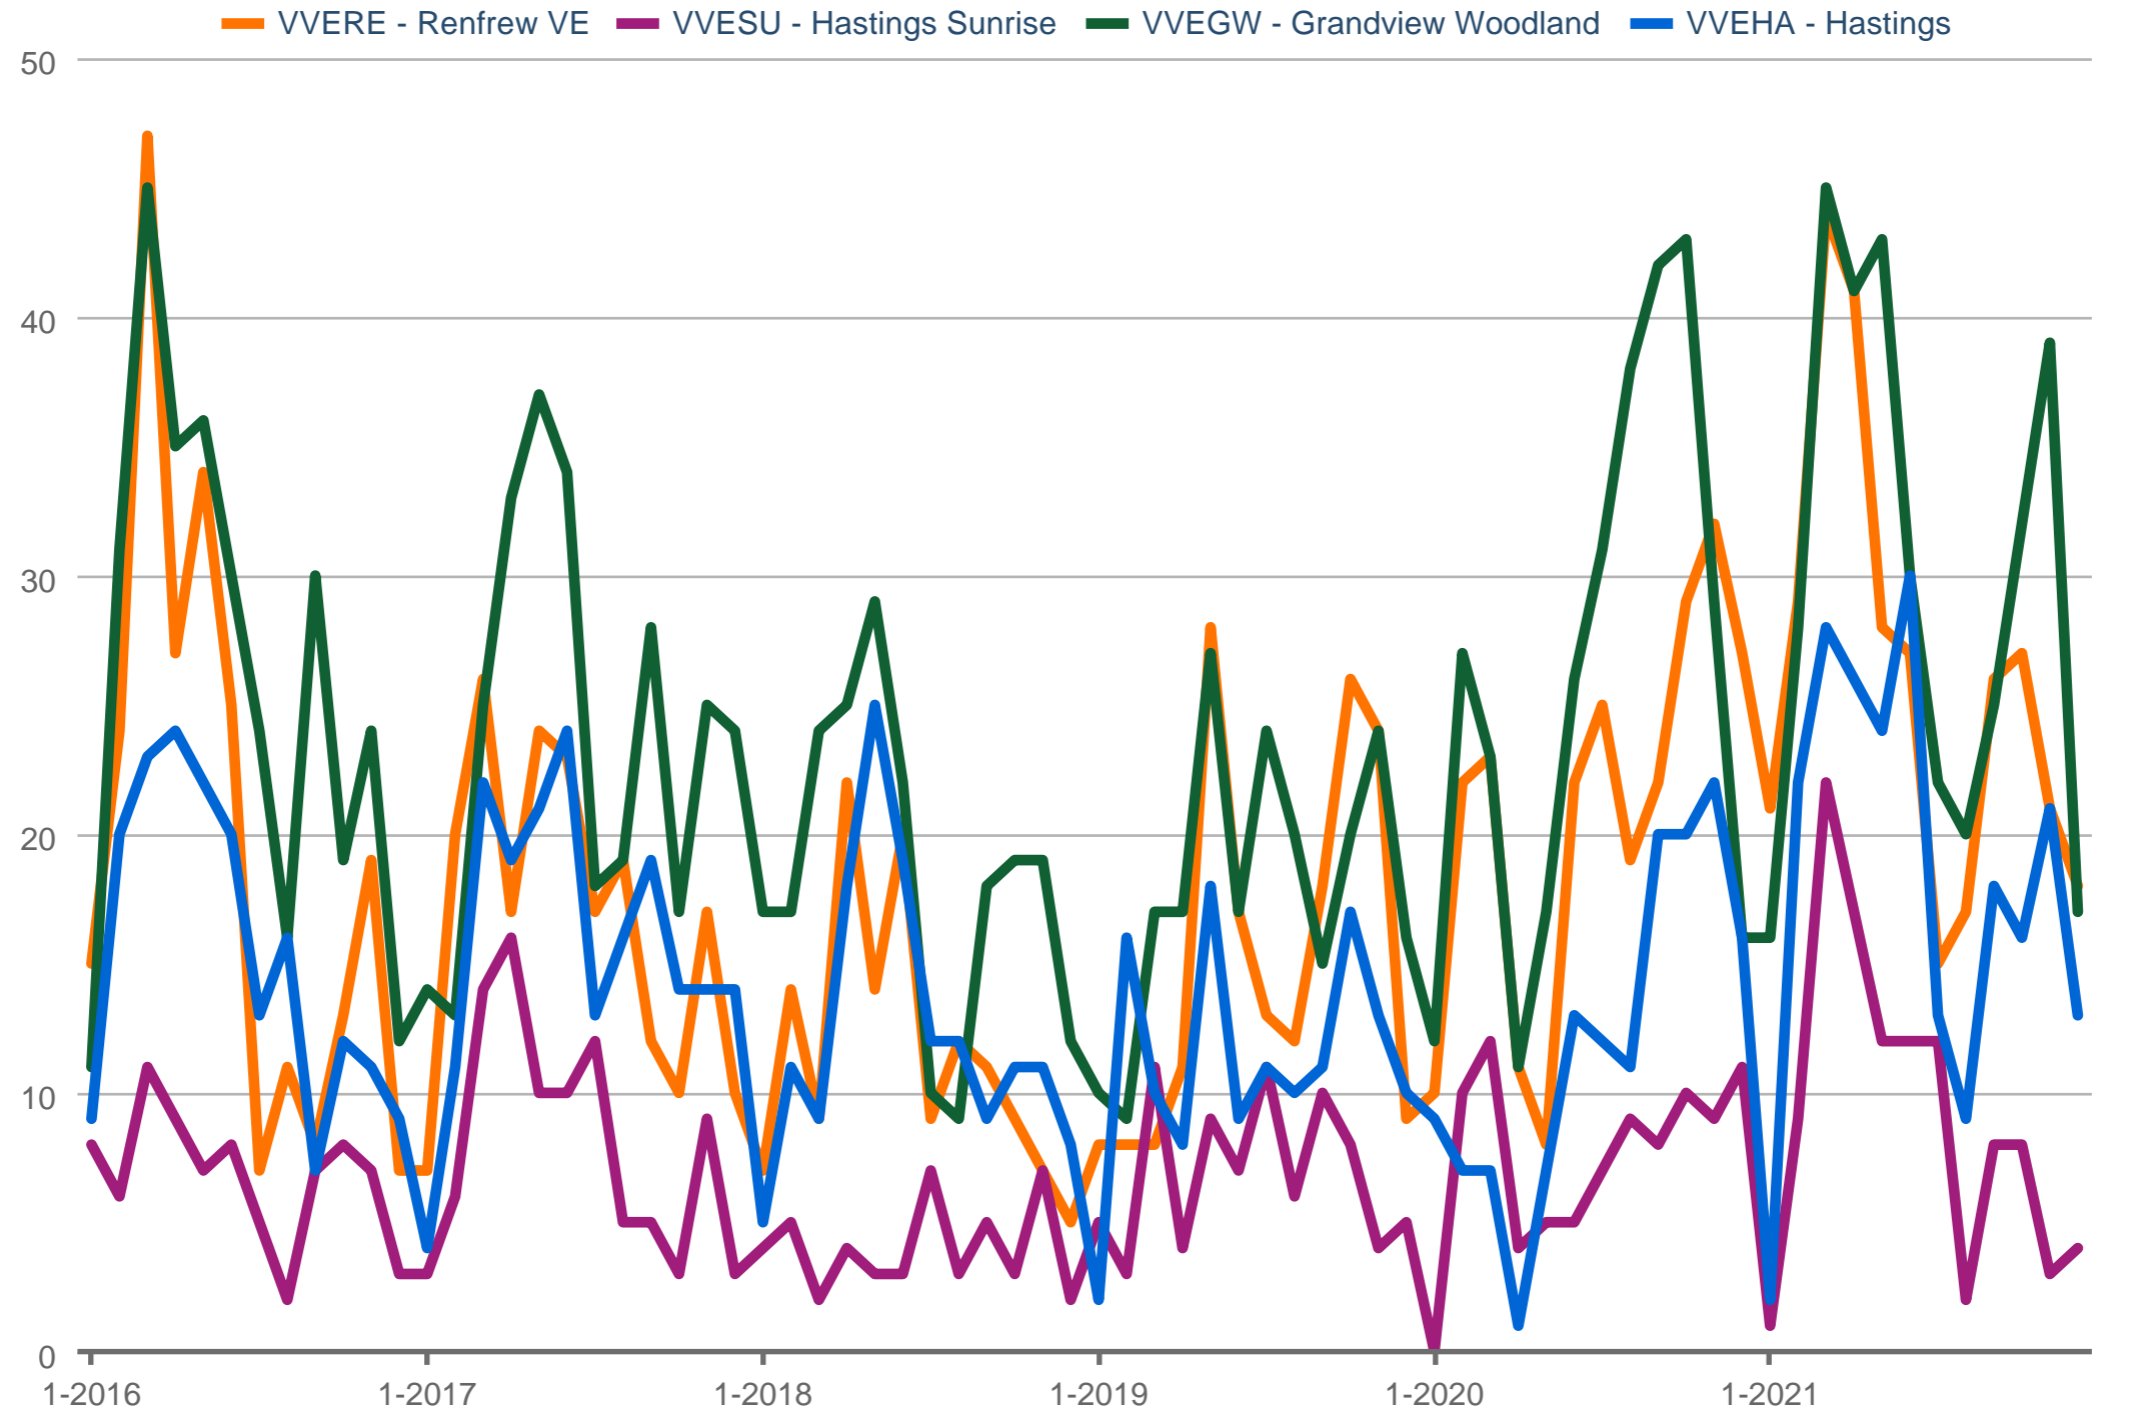

**Sales**

VVERE - Renfrew VE & VVESU - Hastings Sunrise & VVEGW - Grandview Woodland & VVEHA - Hastings

Each data point is one month of activity. Data is from January 27, 2022.