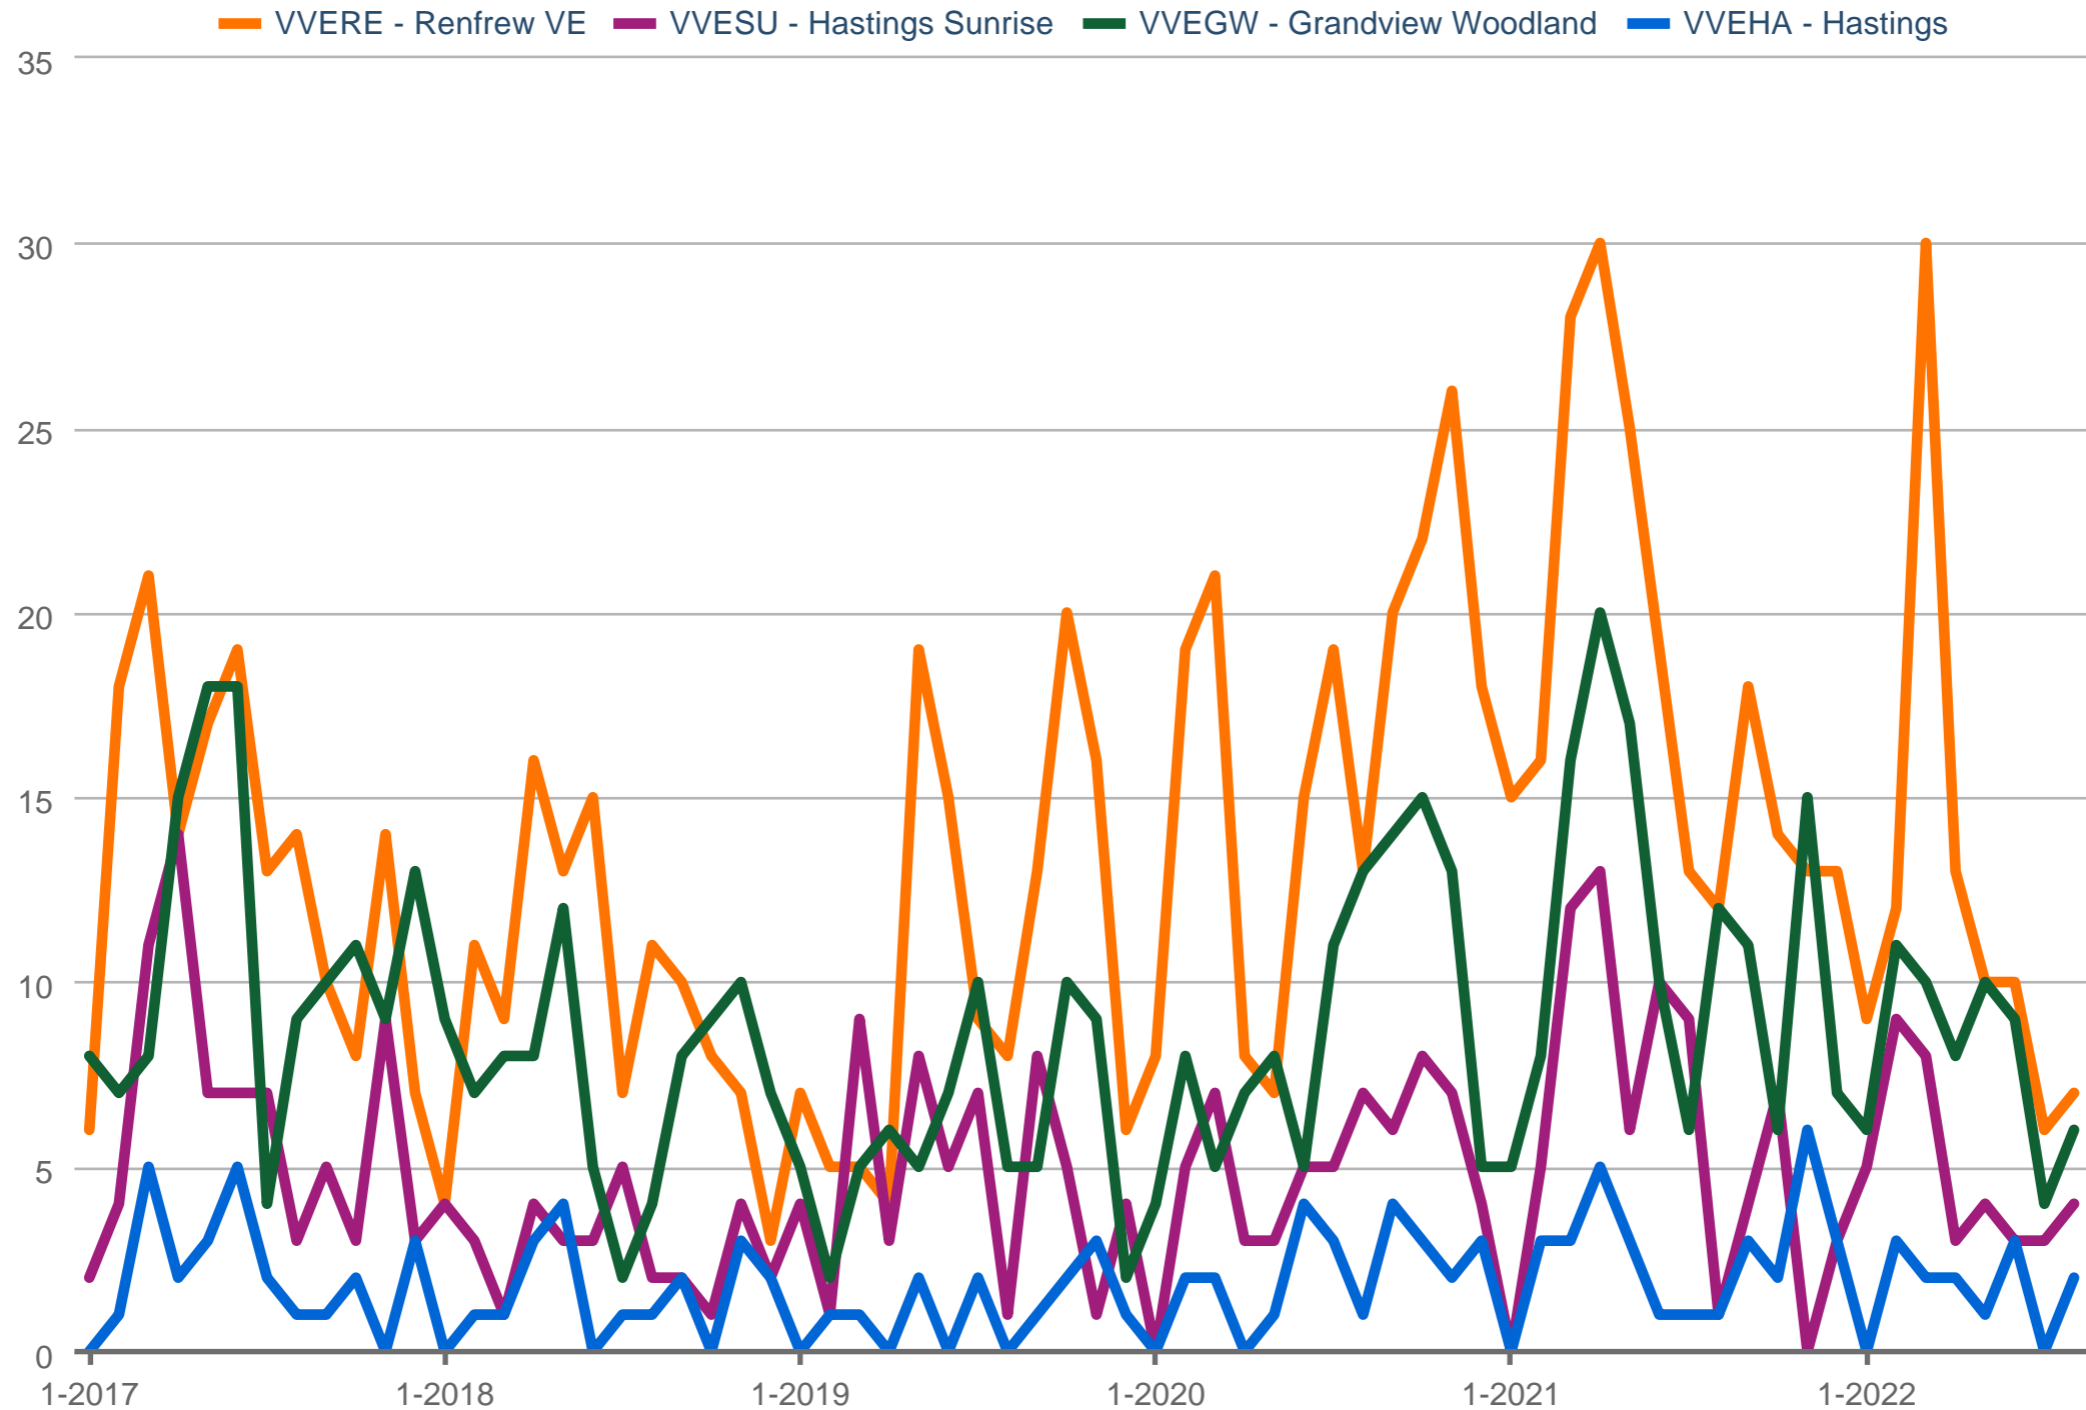

Sales

VVERE - Renfrew VE & VVESU - Hastings Sunrise & VVEGW - Grandview Woodland & VVEHA - Hastings: Detached (All)

Each data point is one month of activity. Data is from September 25, 2022.