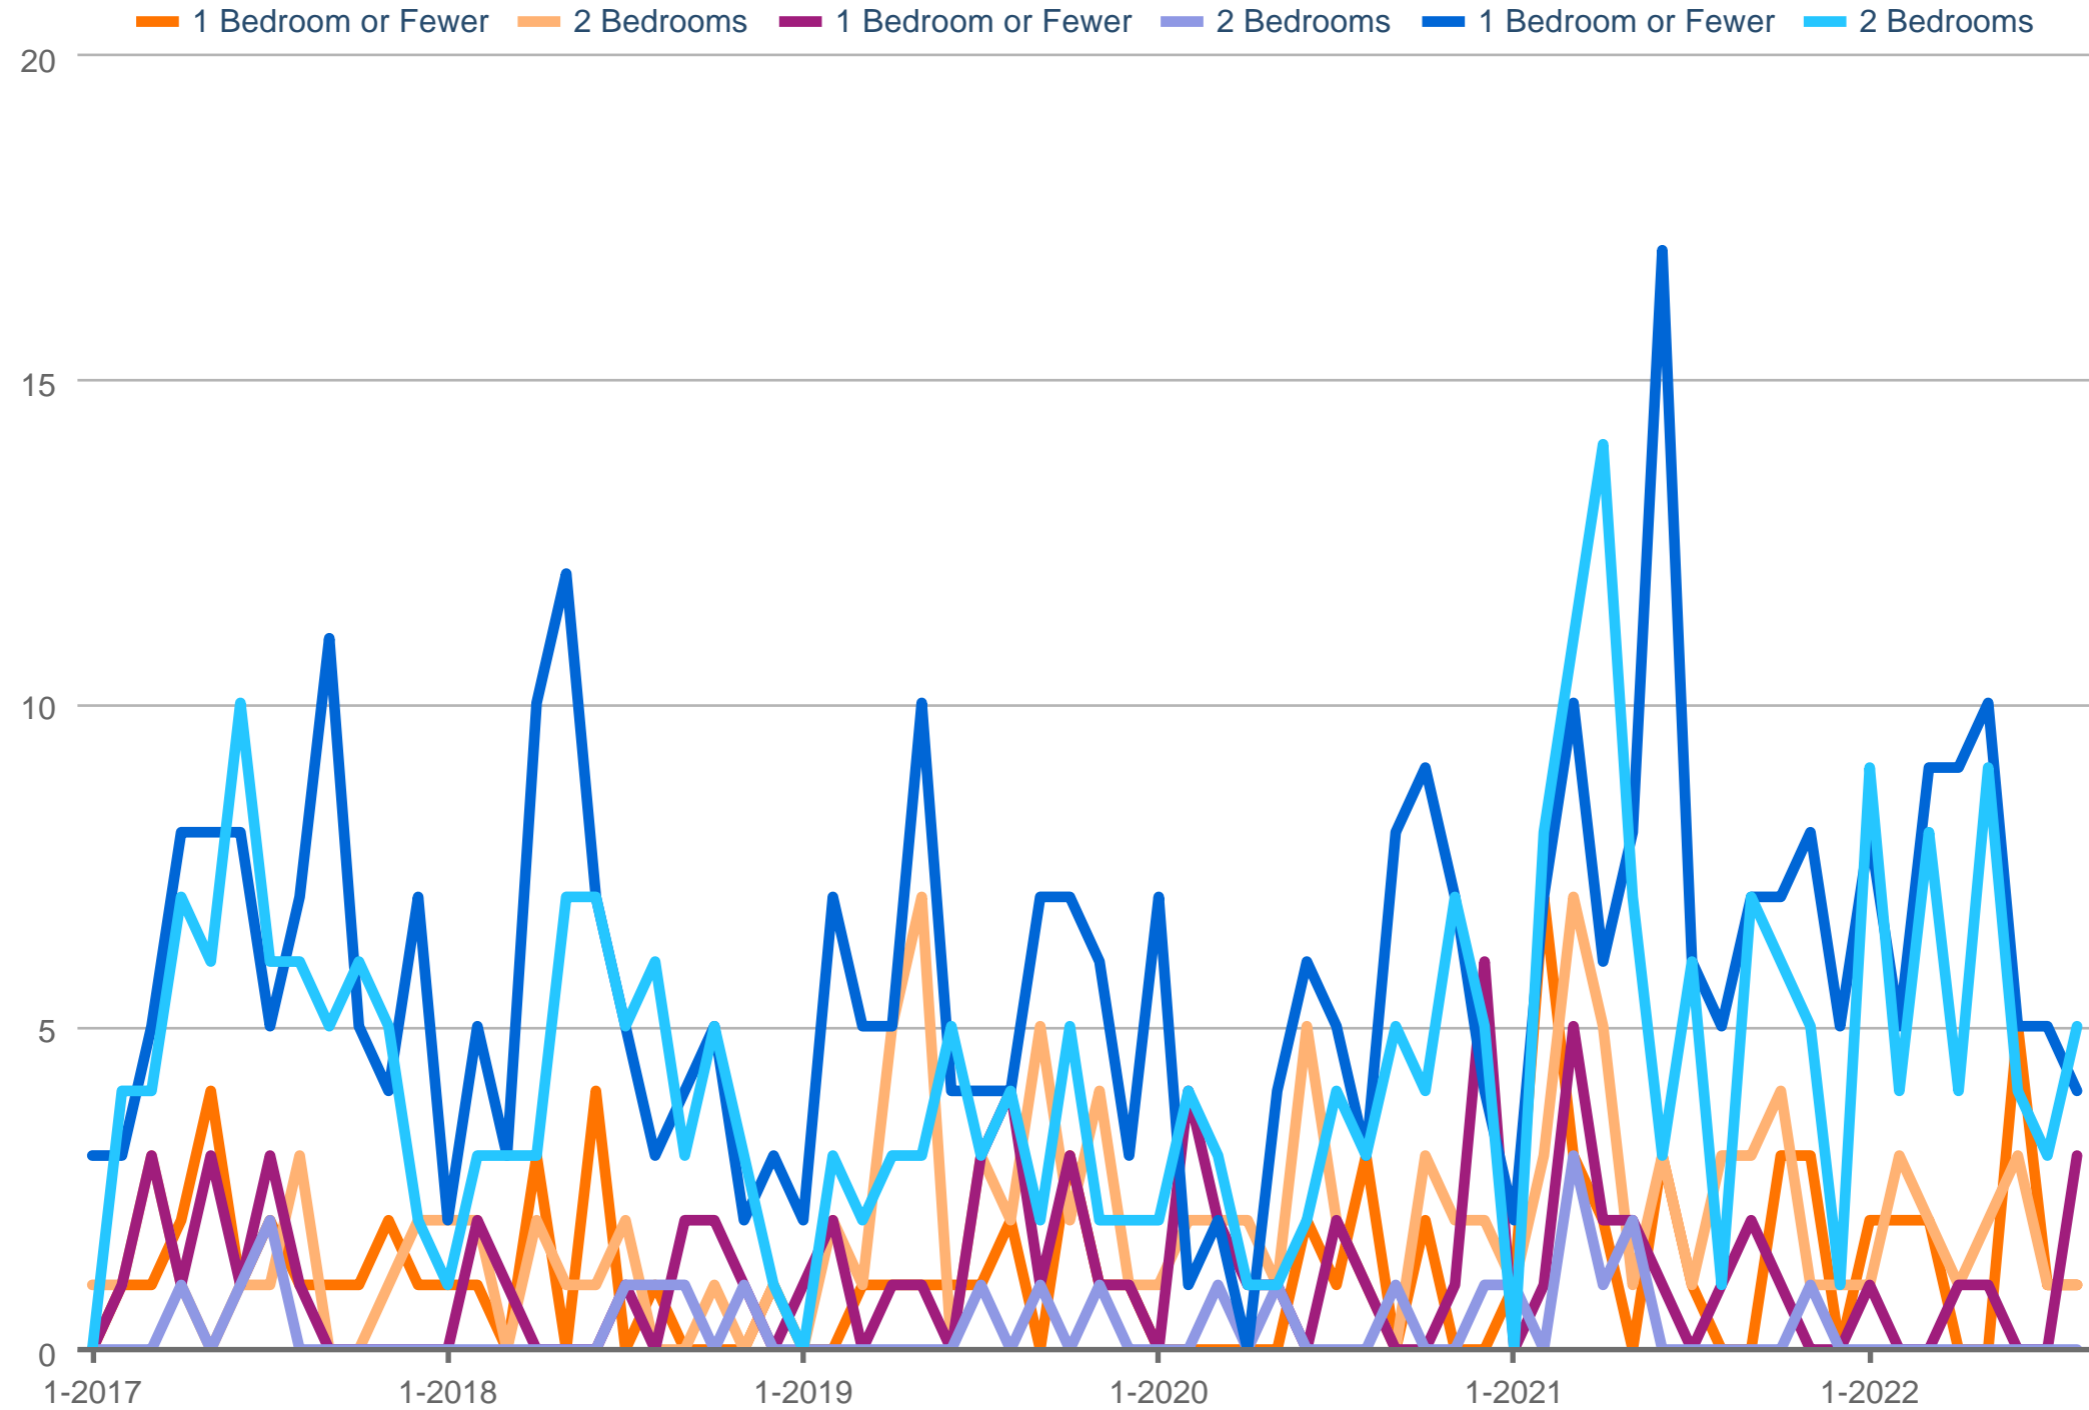

**Sales - By Bedrooms**

VVERE - Renfrew VE & VVESU - Hastings Sunrise & VVEHA - Hastings: Apartment

Each data point is one month of activity. Data is from September 25, 2022.