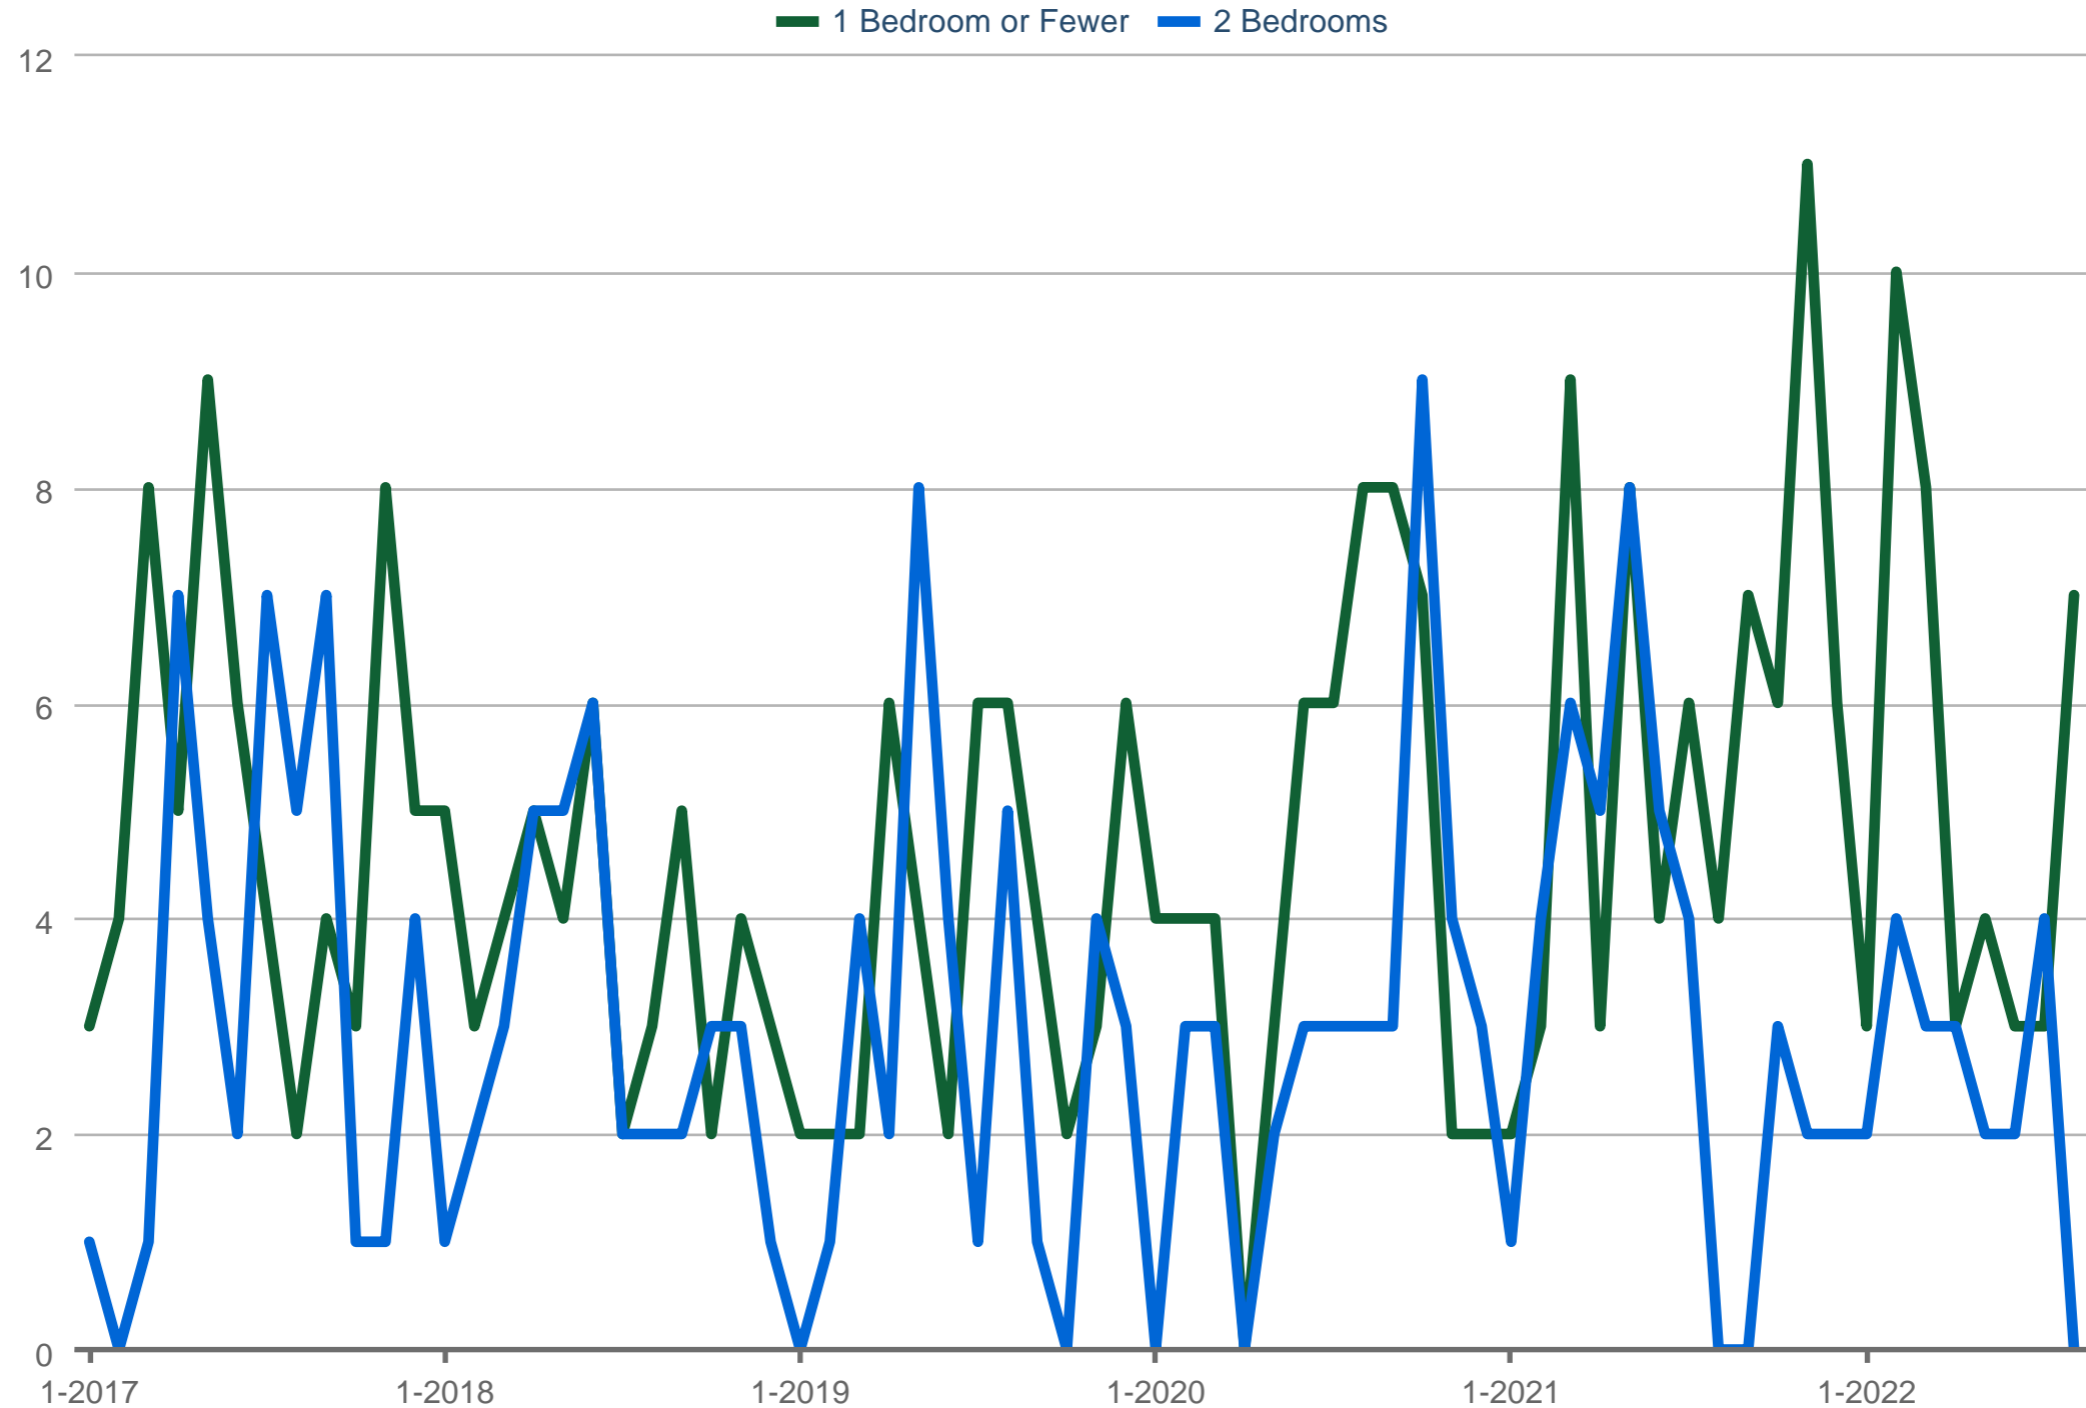

Sales - By Bedrooms

VVEGW - Grandview Woodland: Apartment

Each data point is one month of activity. Data is from September 25, 2022.