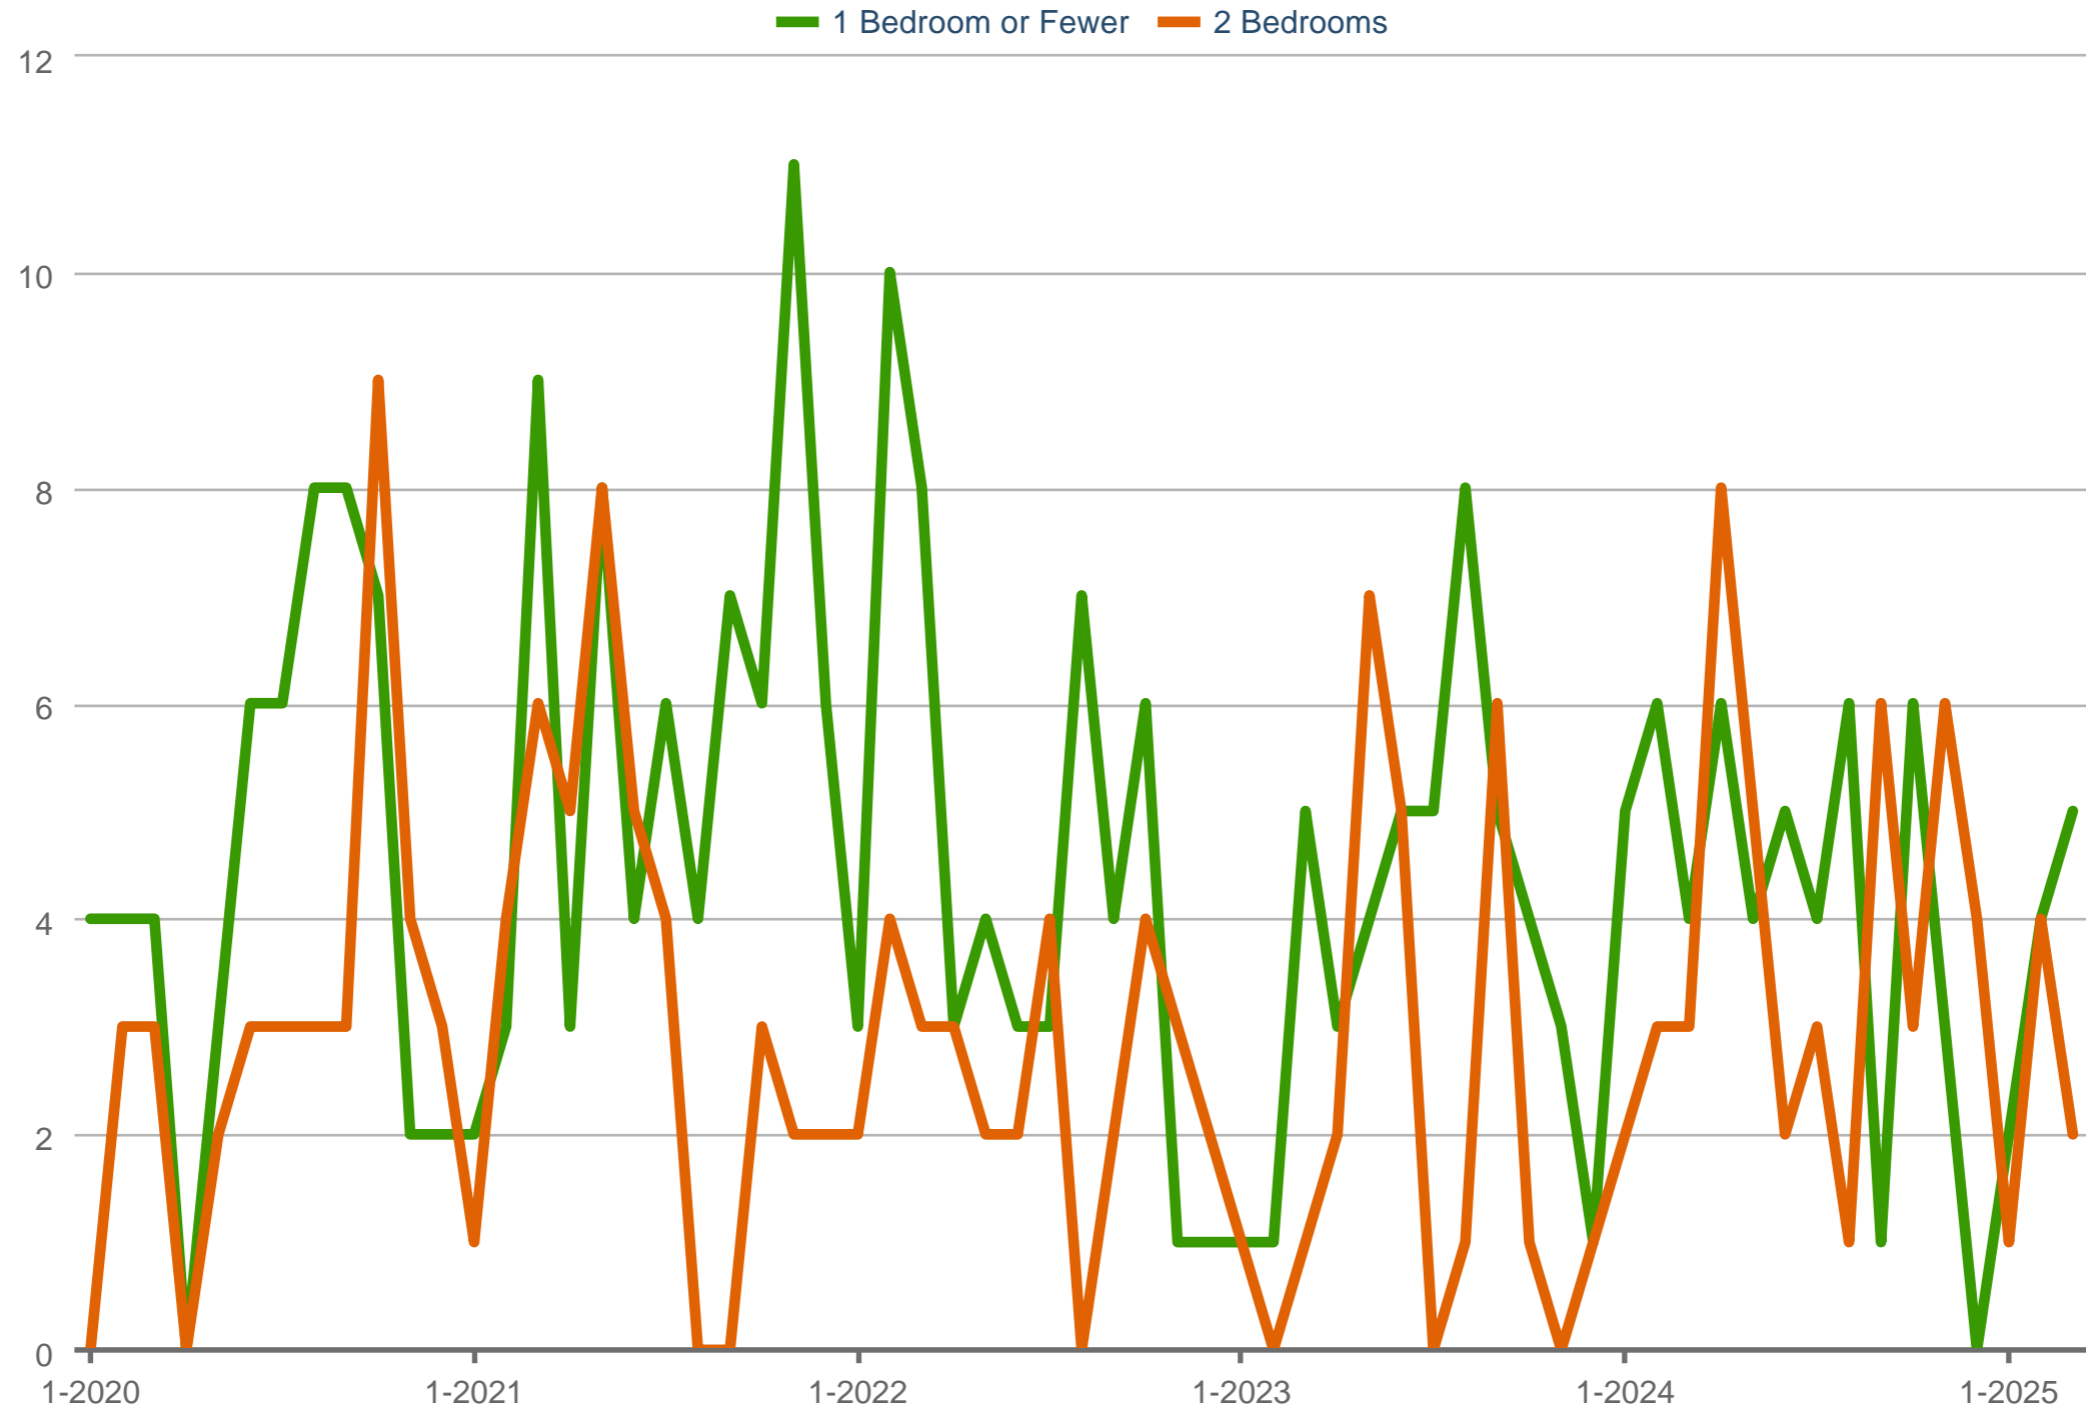

Sales - By Bedrooms

VVEGW - Grandview Woodland: Apartment

Each data point is one month of activity. Data is from April 2, 2025.