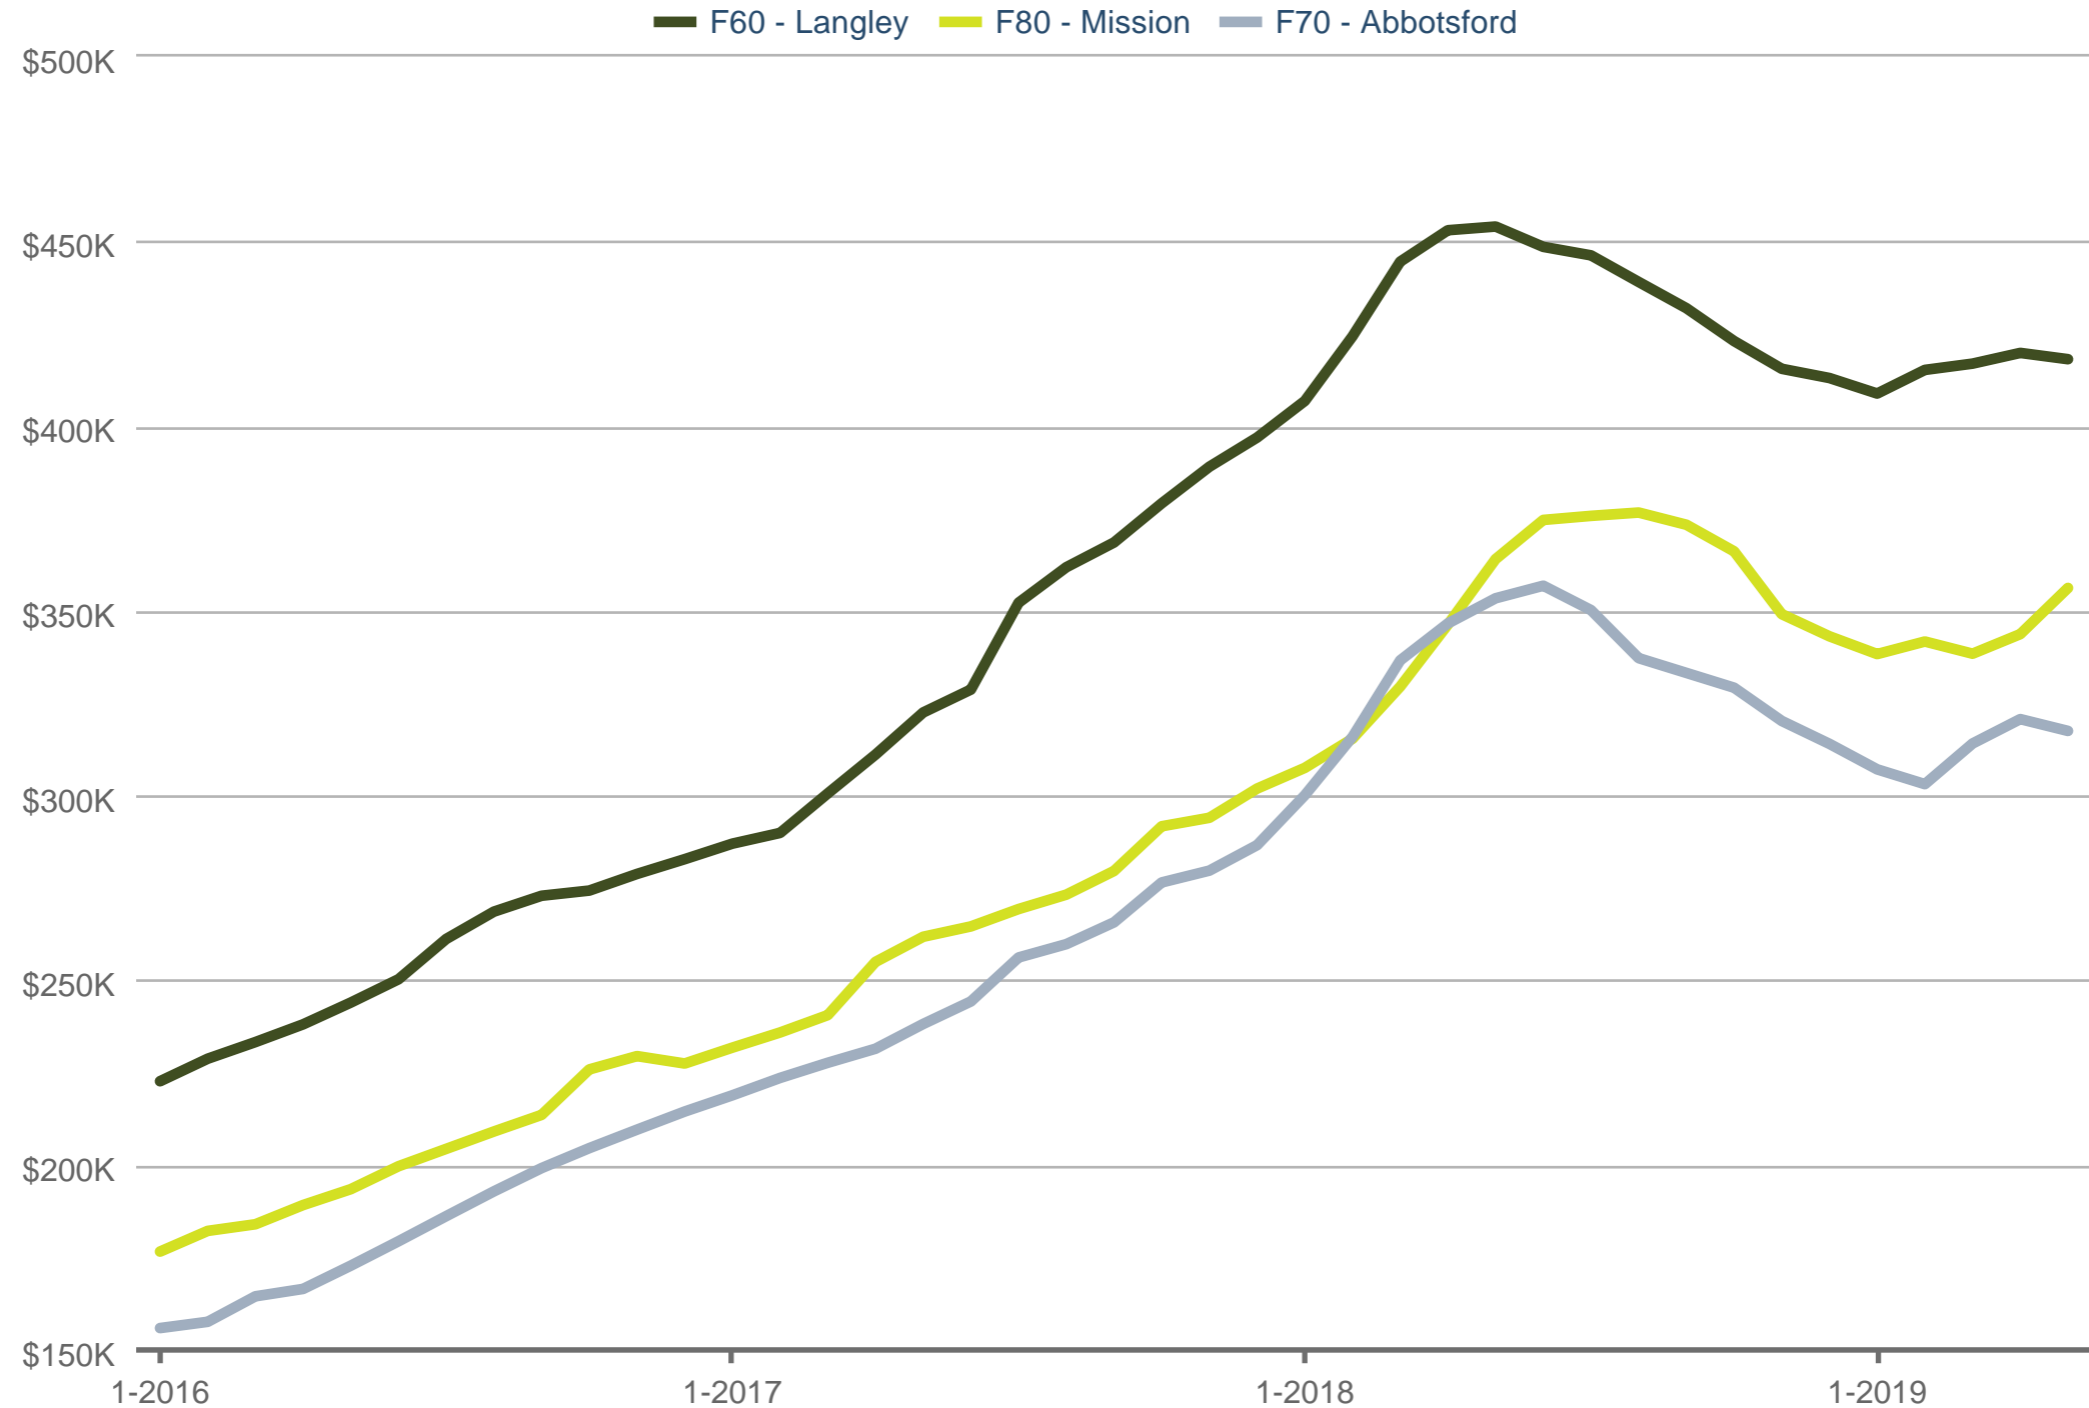

### MLS® HPI Price

F60 - Langley & F80 - Mission & F70 - Abbotsford: Apartment

Each data point is one month of activity. Data is from June 13, 2019.