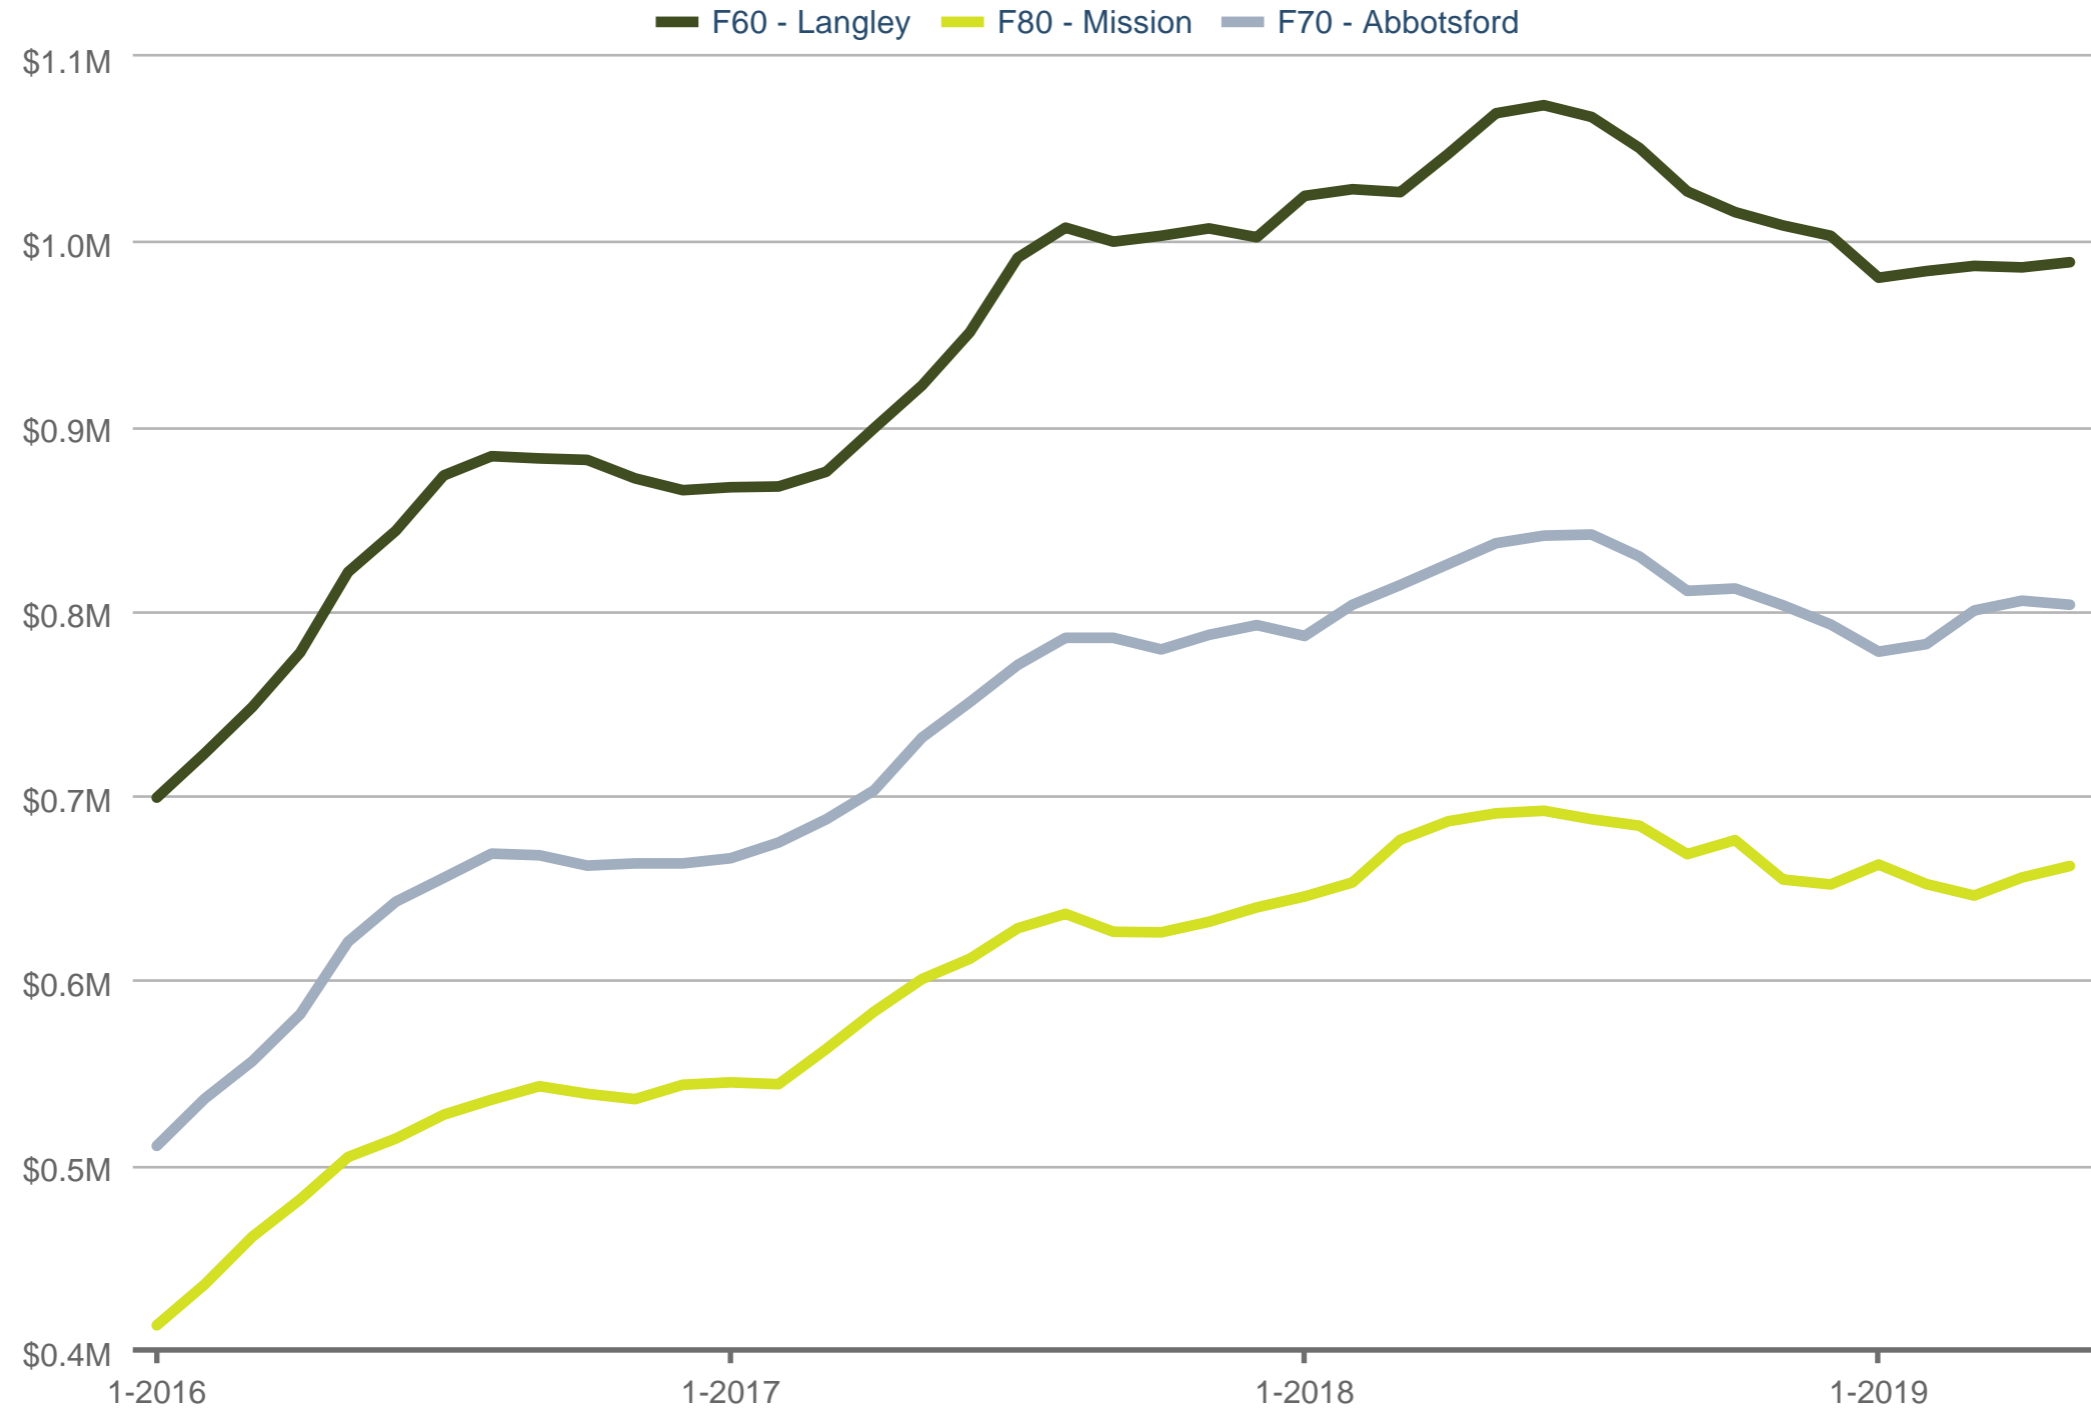

MLS® HPI Price

F60 - Langley & F80 - Mission & F70 - Abbotsford: Detached (All)

Each data point is one month of activity. Data is from June 13, 2019.