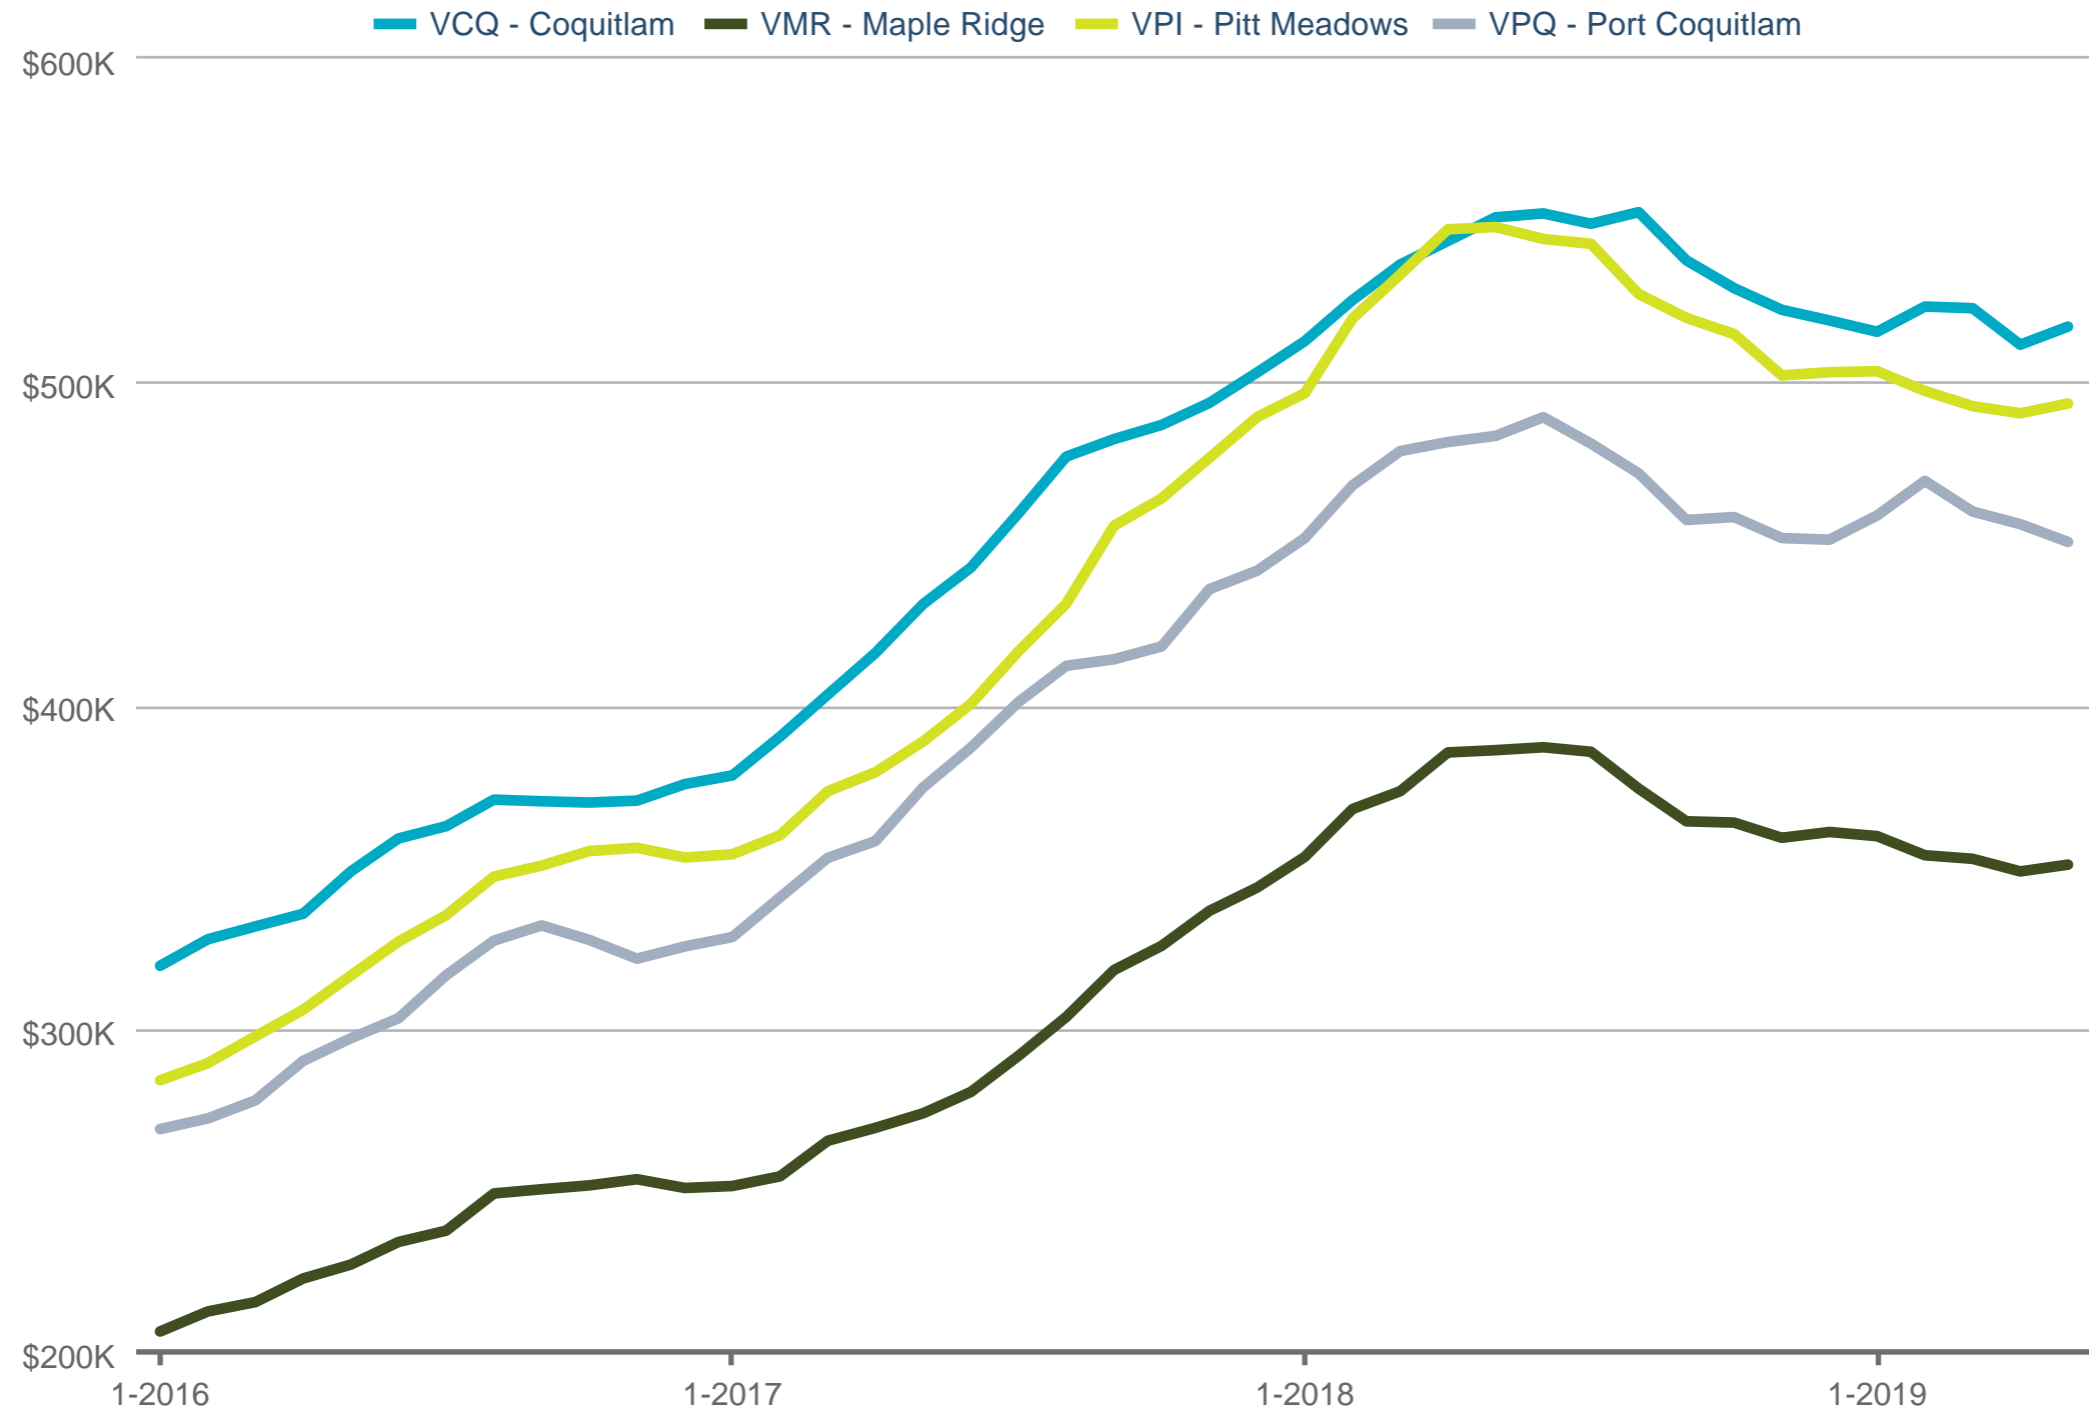

MLS® HPI Price

VCQ - Coquitlam & VMR - Maple Ridge & VPI - Pitt Meadows & VPQ - Port Coquitlam: Apartment

Each data point is one month of activity. Data is from June 13, 2019.