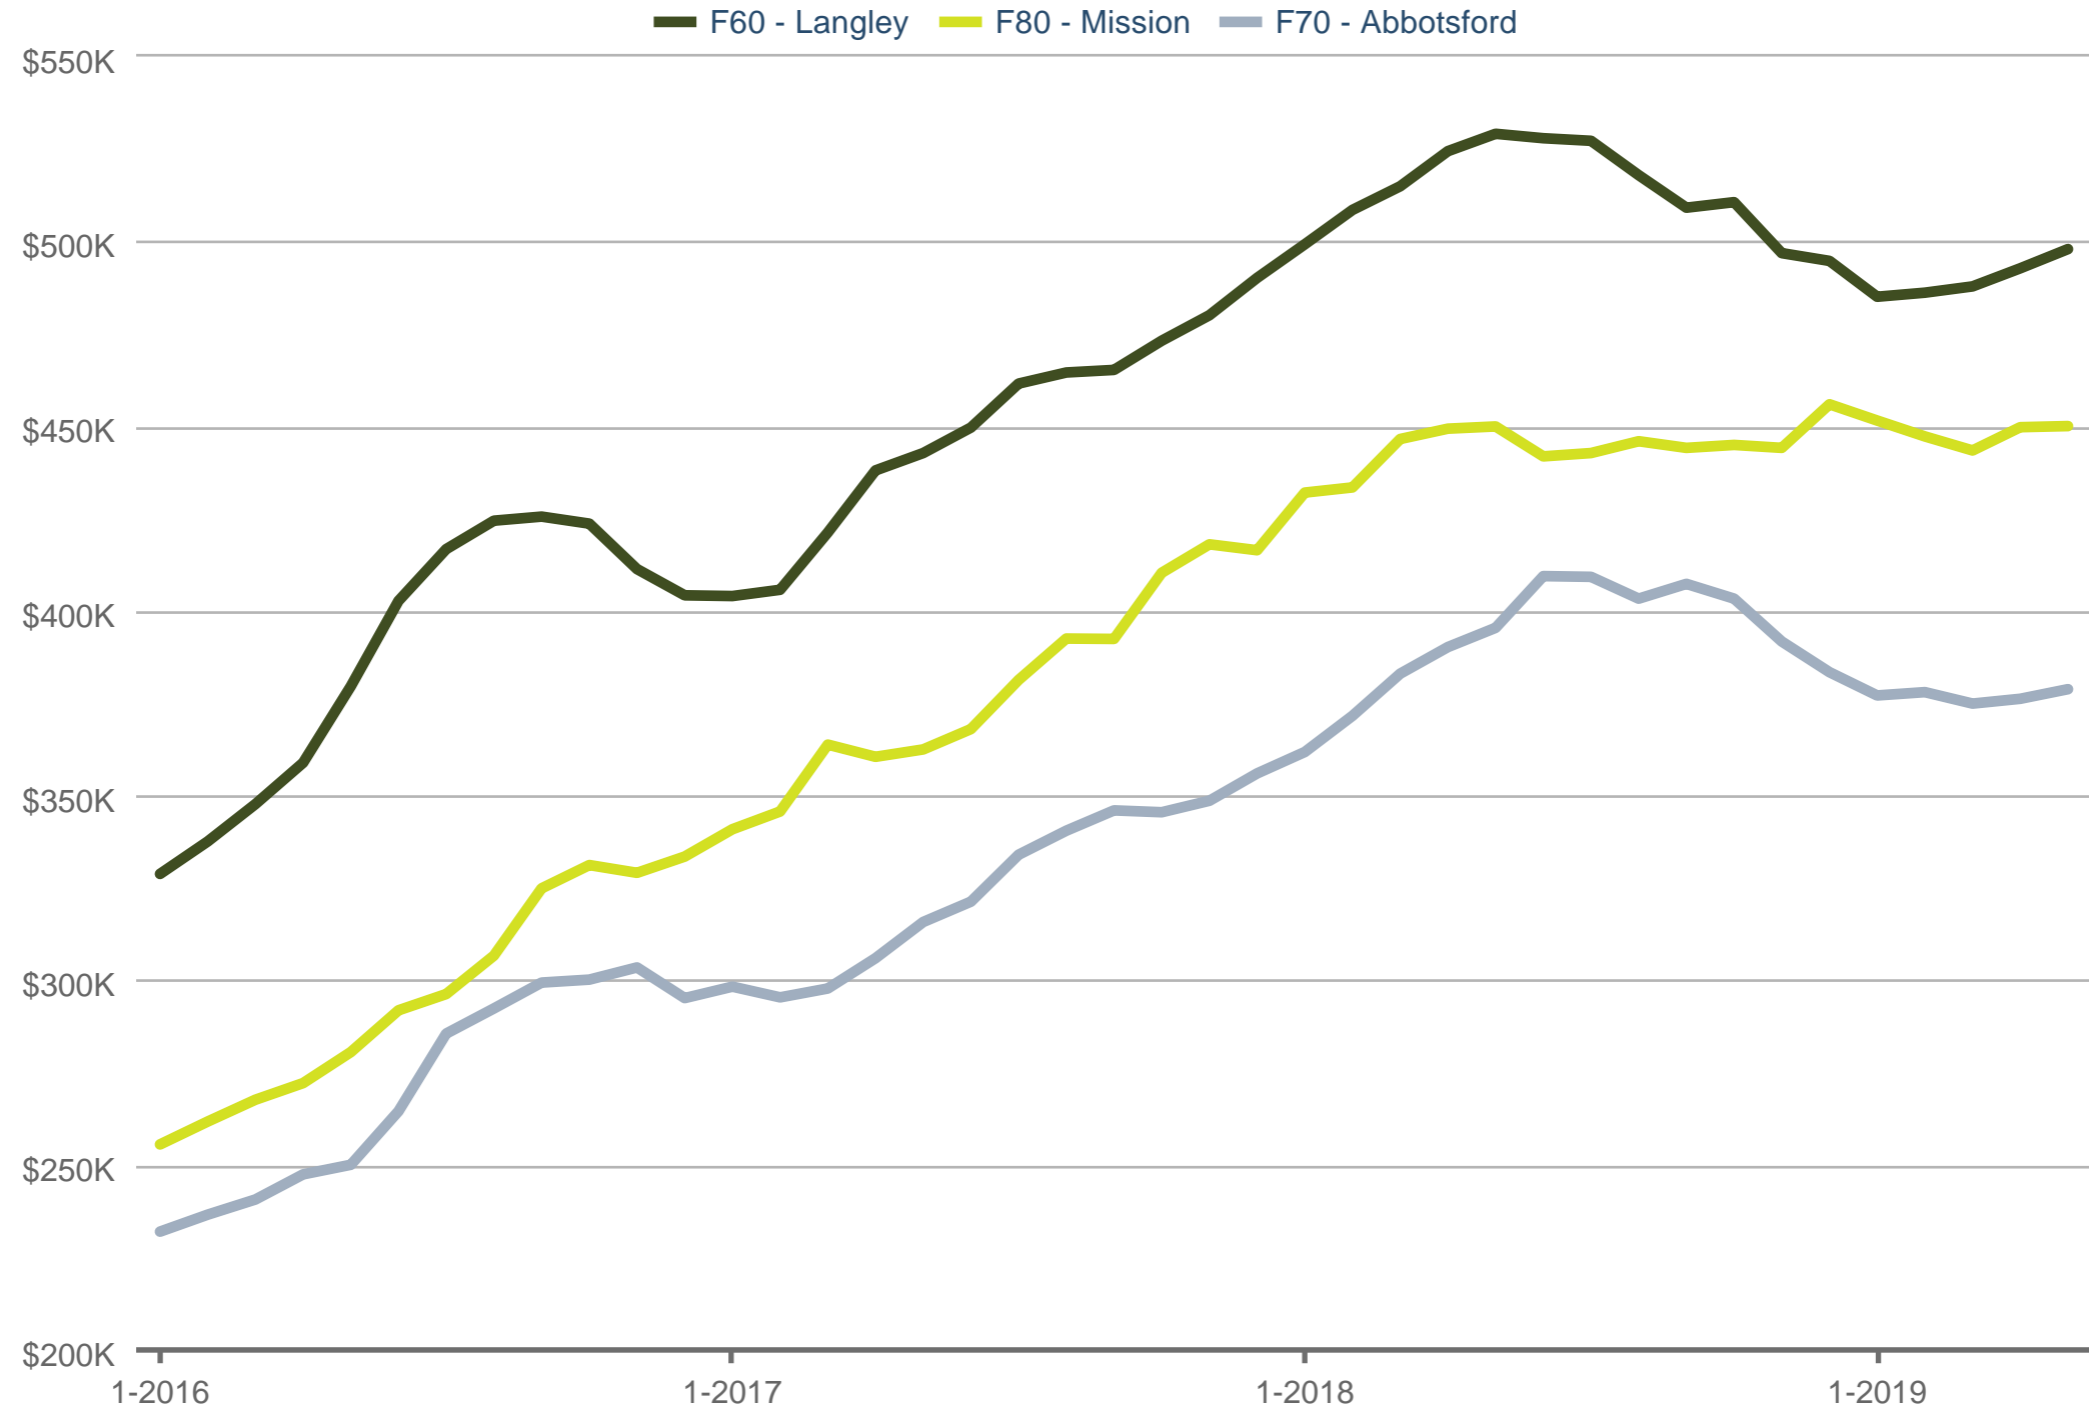

MLS® HPI Price

F60 - Langley & F80 - Mission & F70 - Abbotsford: Townhouse

Each data point is one month of activity. Data is from June 13, 2019.