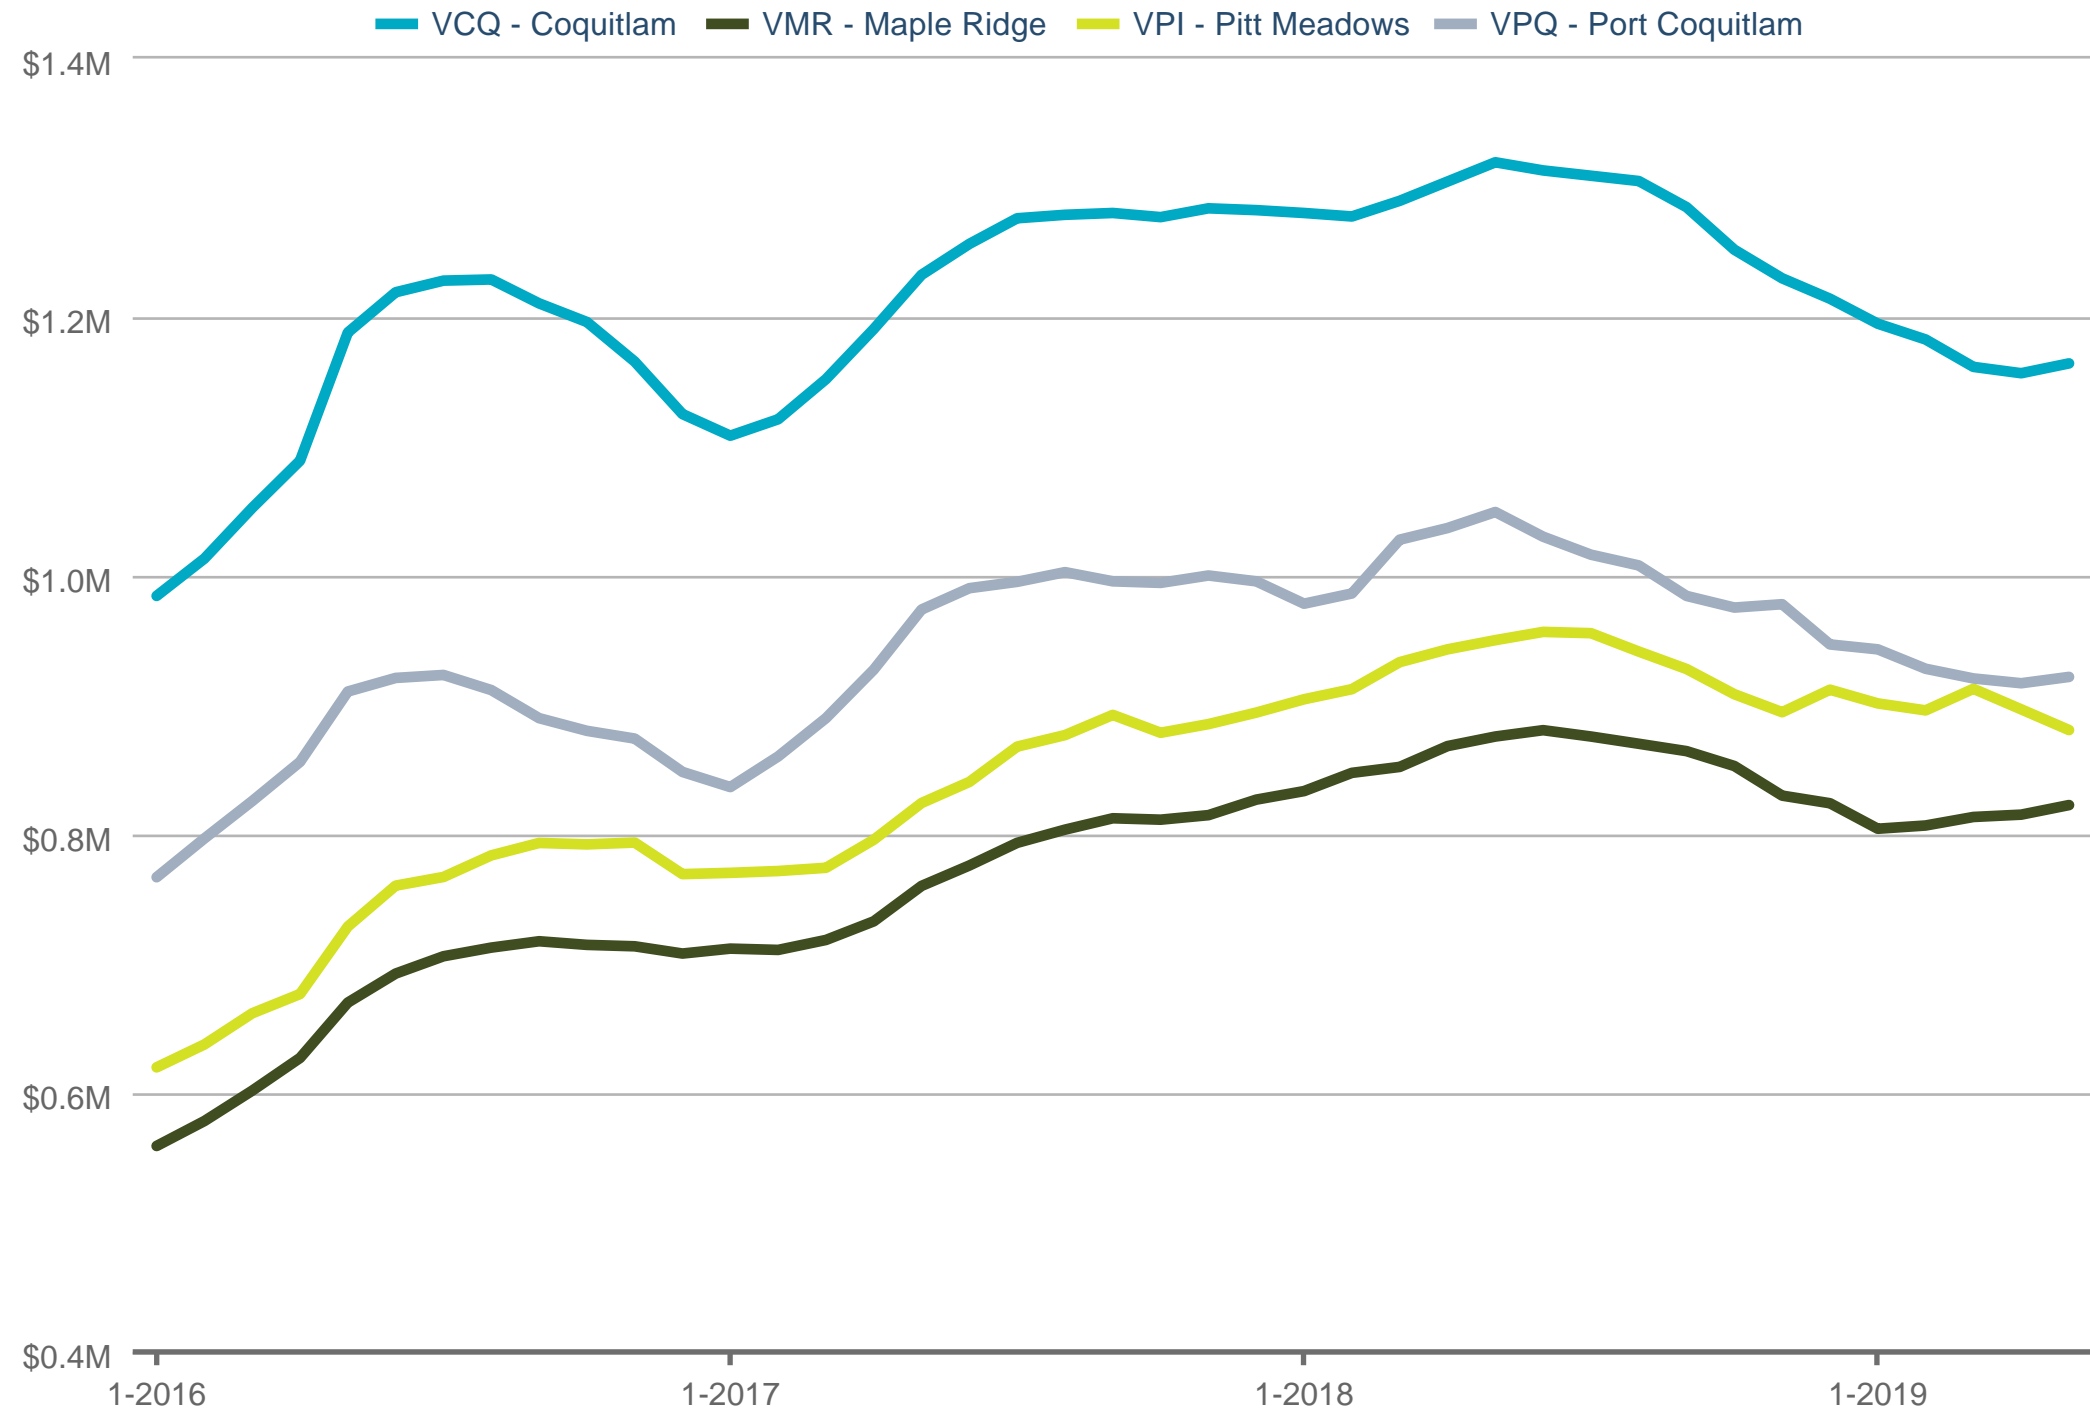

### MLS® HPI Price

VCQ - Coquitlam & VMR - Maple Ridge & VPI - Pitt Meadows & VPQ - Port Coquitlam: Detached (All)

Each data point is one month of activity. Data is from June 13, 2019.