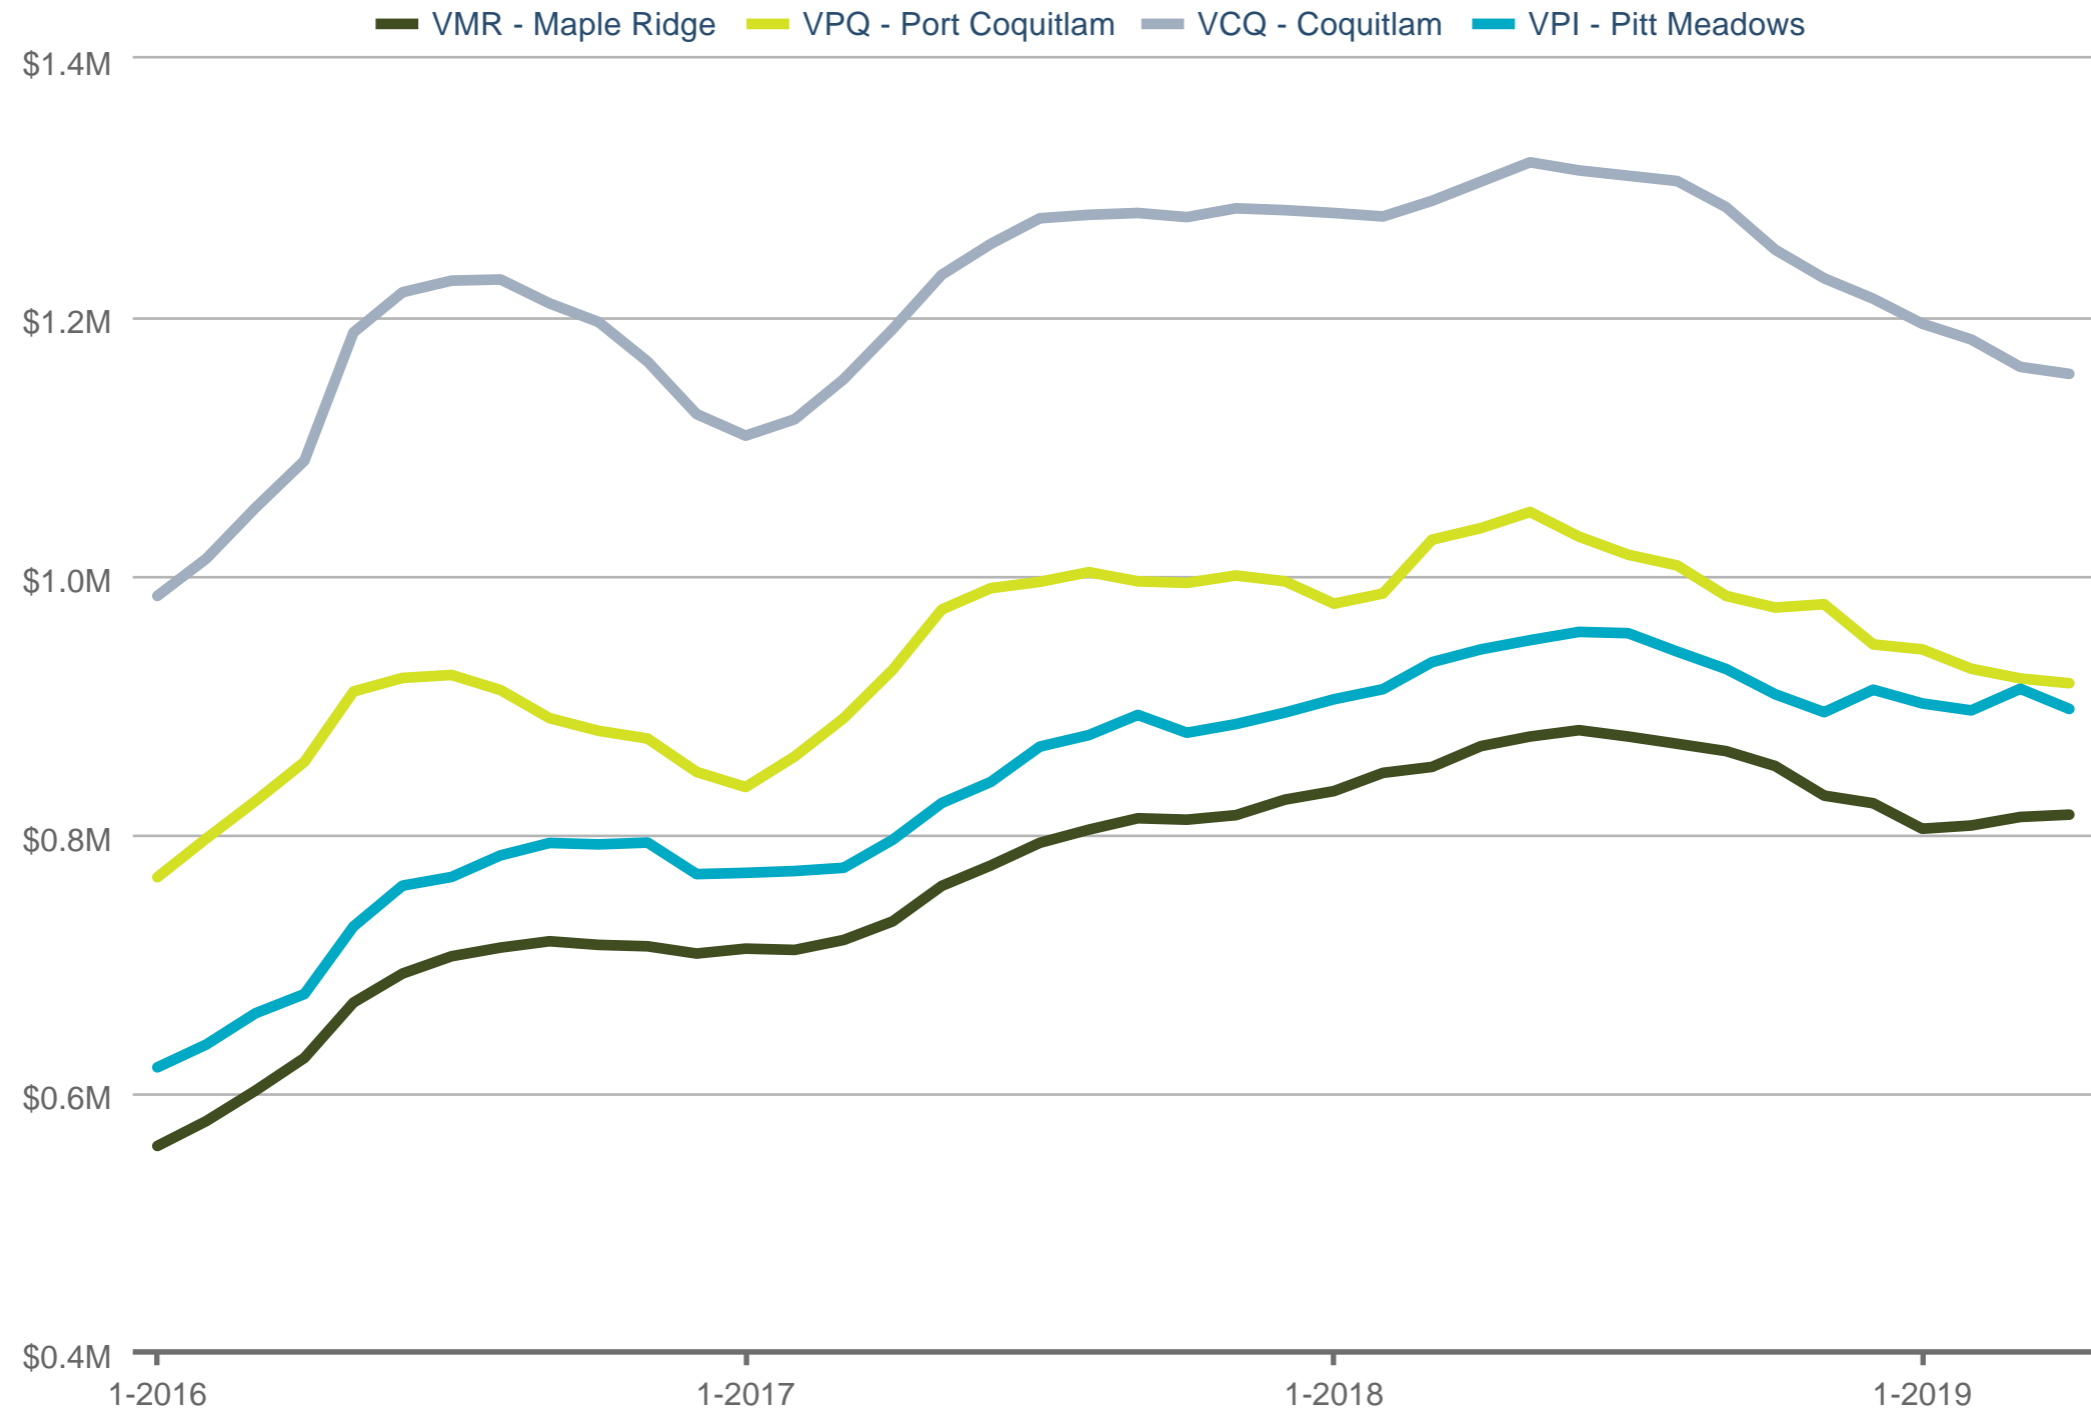

MLS® HPI Price

VMR - Maple Ridge & VPQ - Port Coquitlam & VCQ - Coquitlam & VPI - Pitt Meadows: Detached (All)

Each data point is one month of activity. Data is from May 10, 2019.