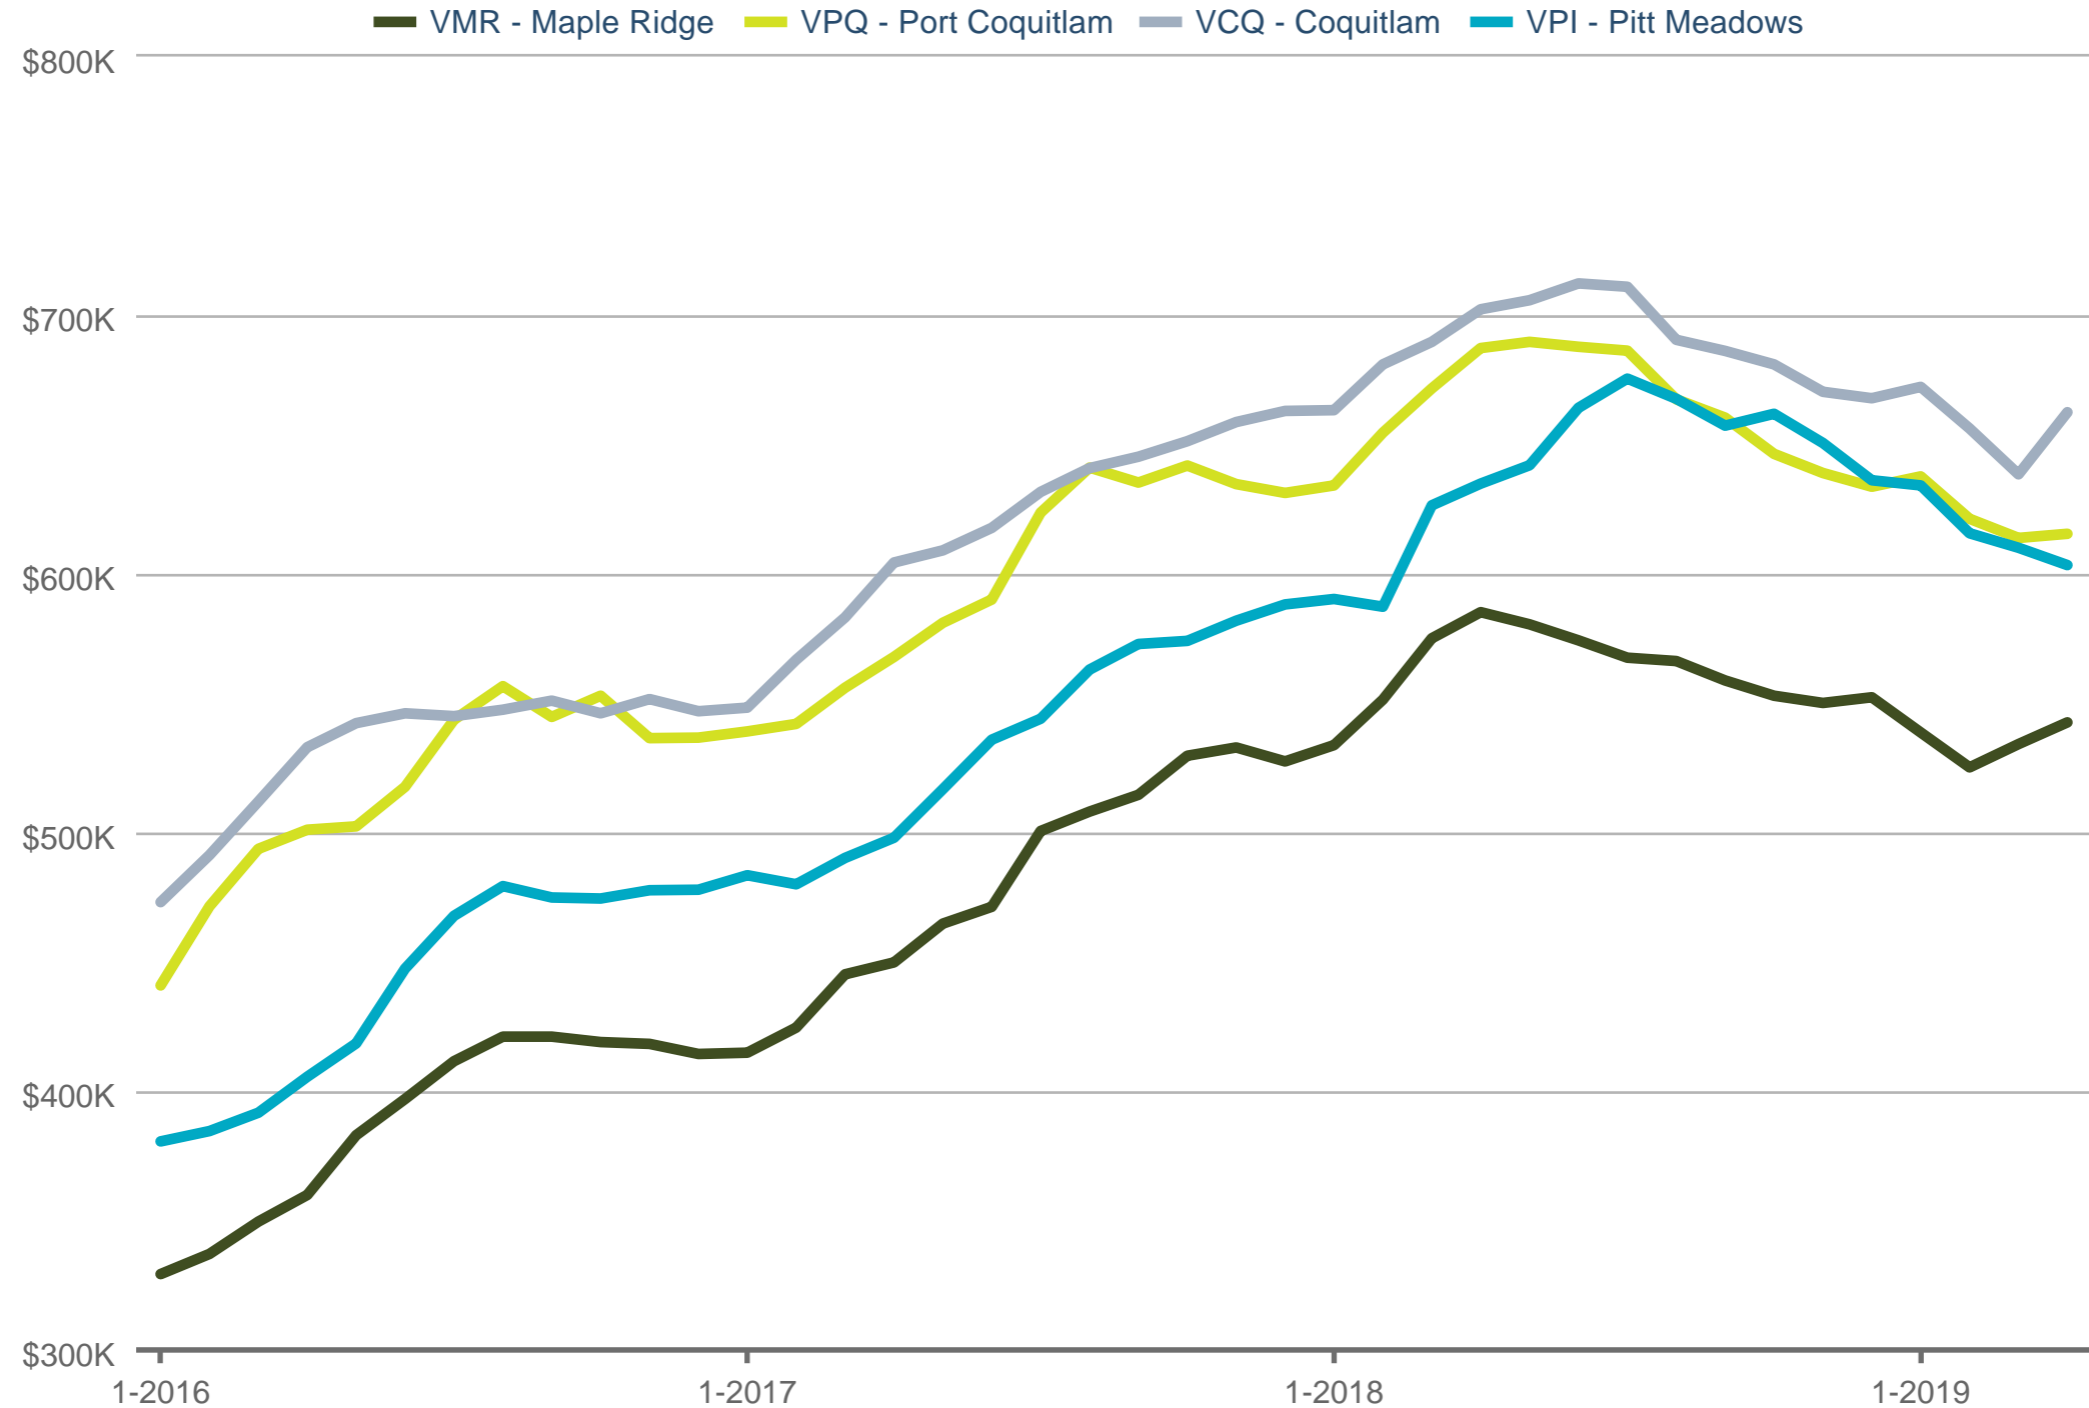

MLS® HPI Price

VMR - Maple Ridge & VPQ - Port Coquitlam & VCQ - Coquitlam & VPI - Pitt Meadows: Townhouse

Each data point is one month of activity. Data is from May 10, 2019.