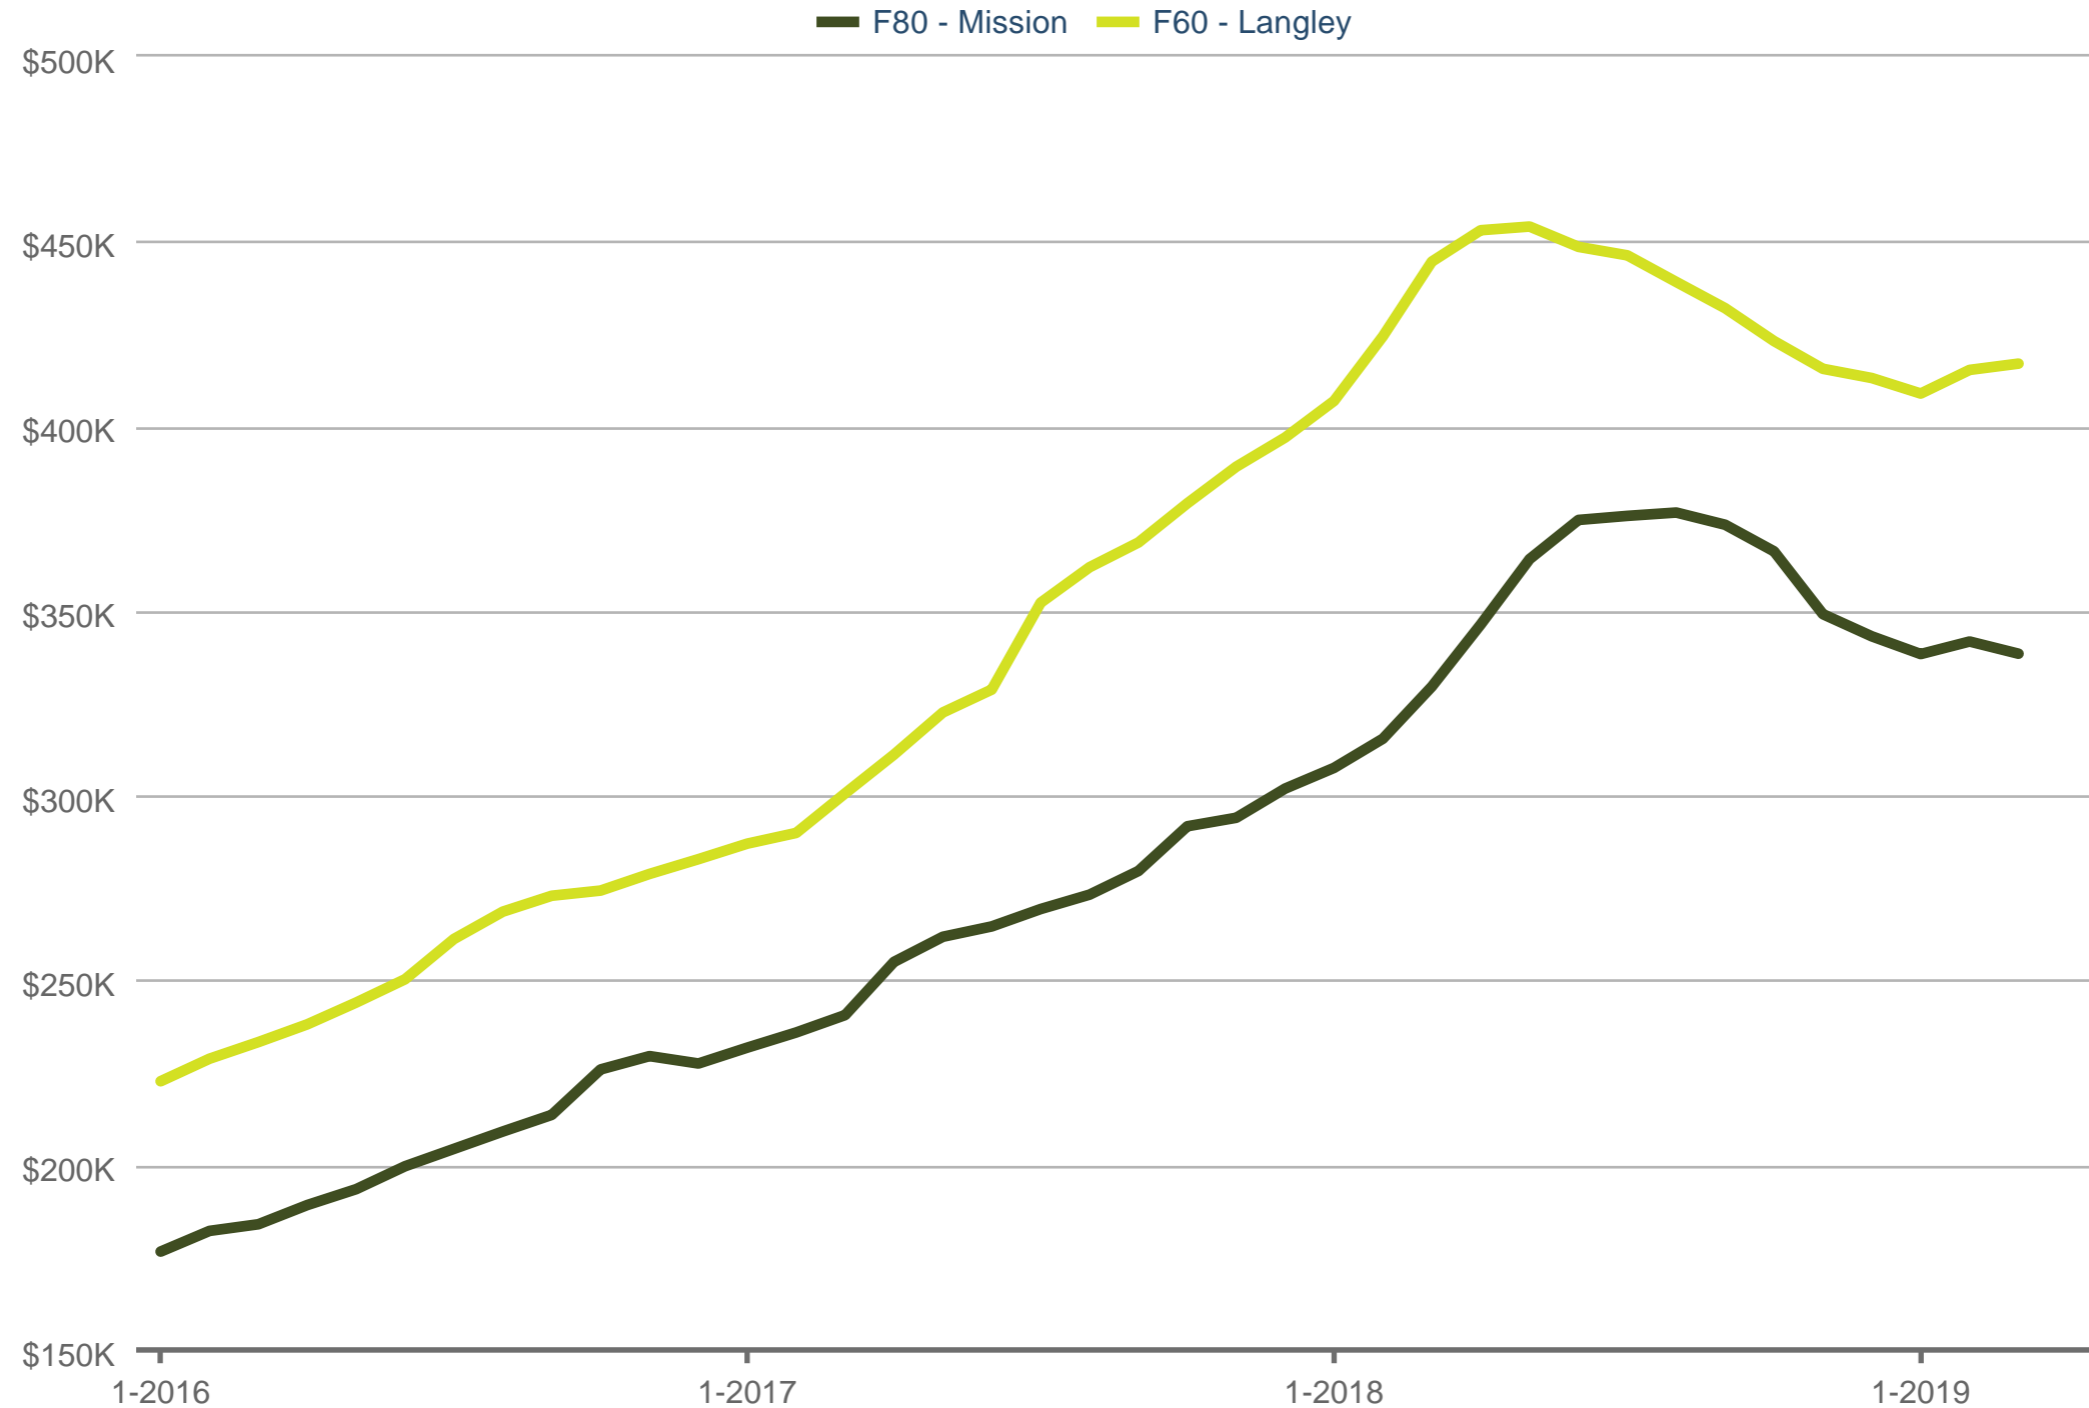

MLS® HPI Price

F80 - Mission & F60 - Langley: Apartment

Each data point is one month of activity. Data is from May 10, 2019.