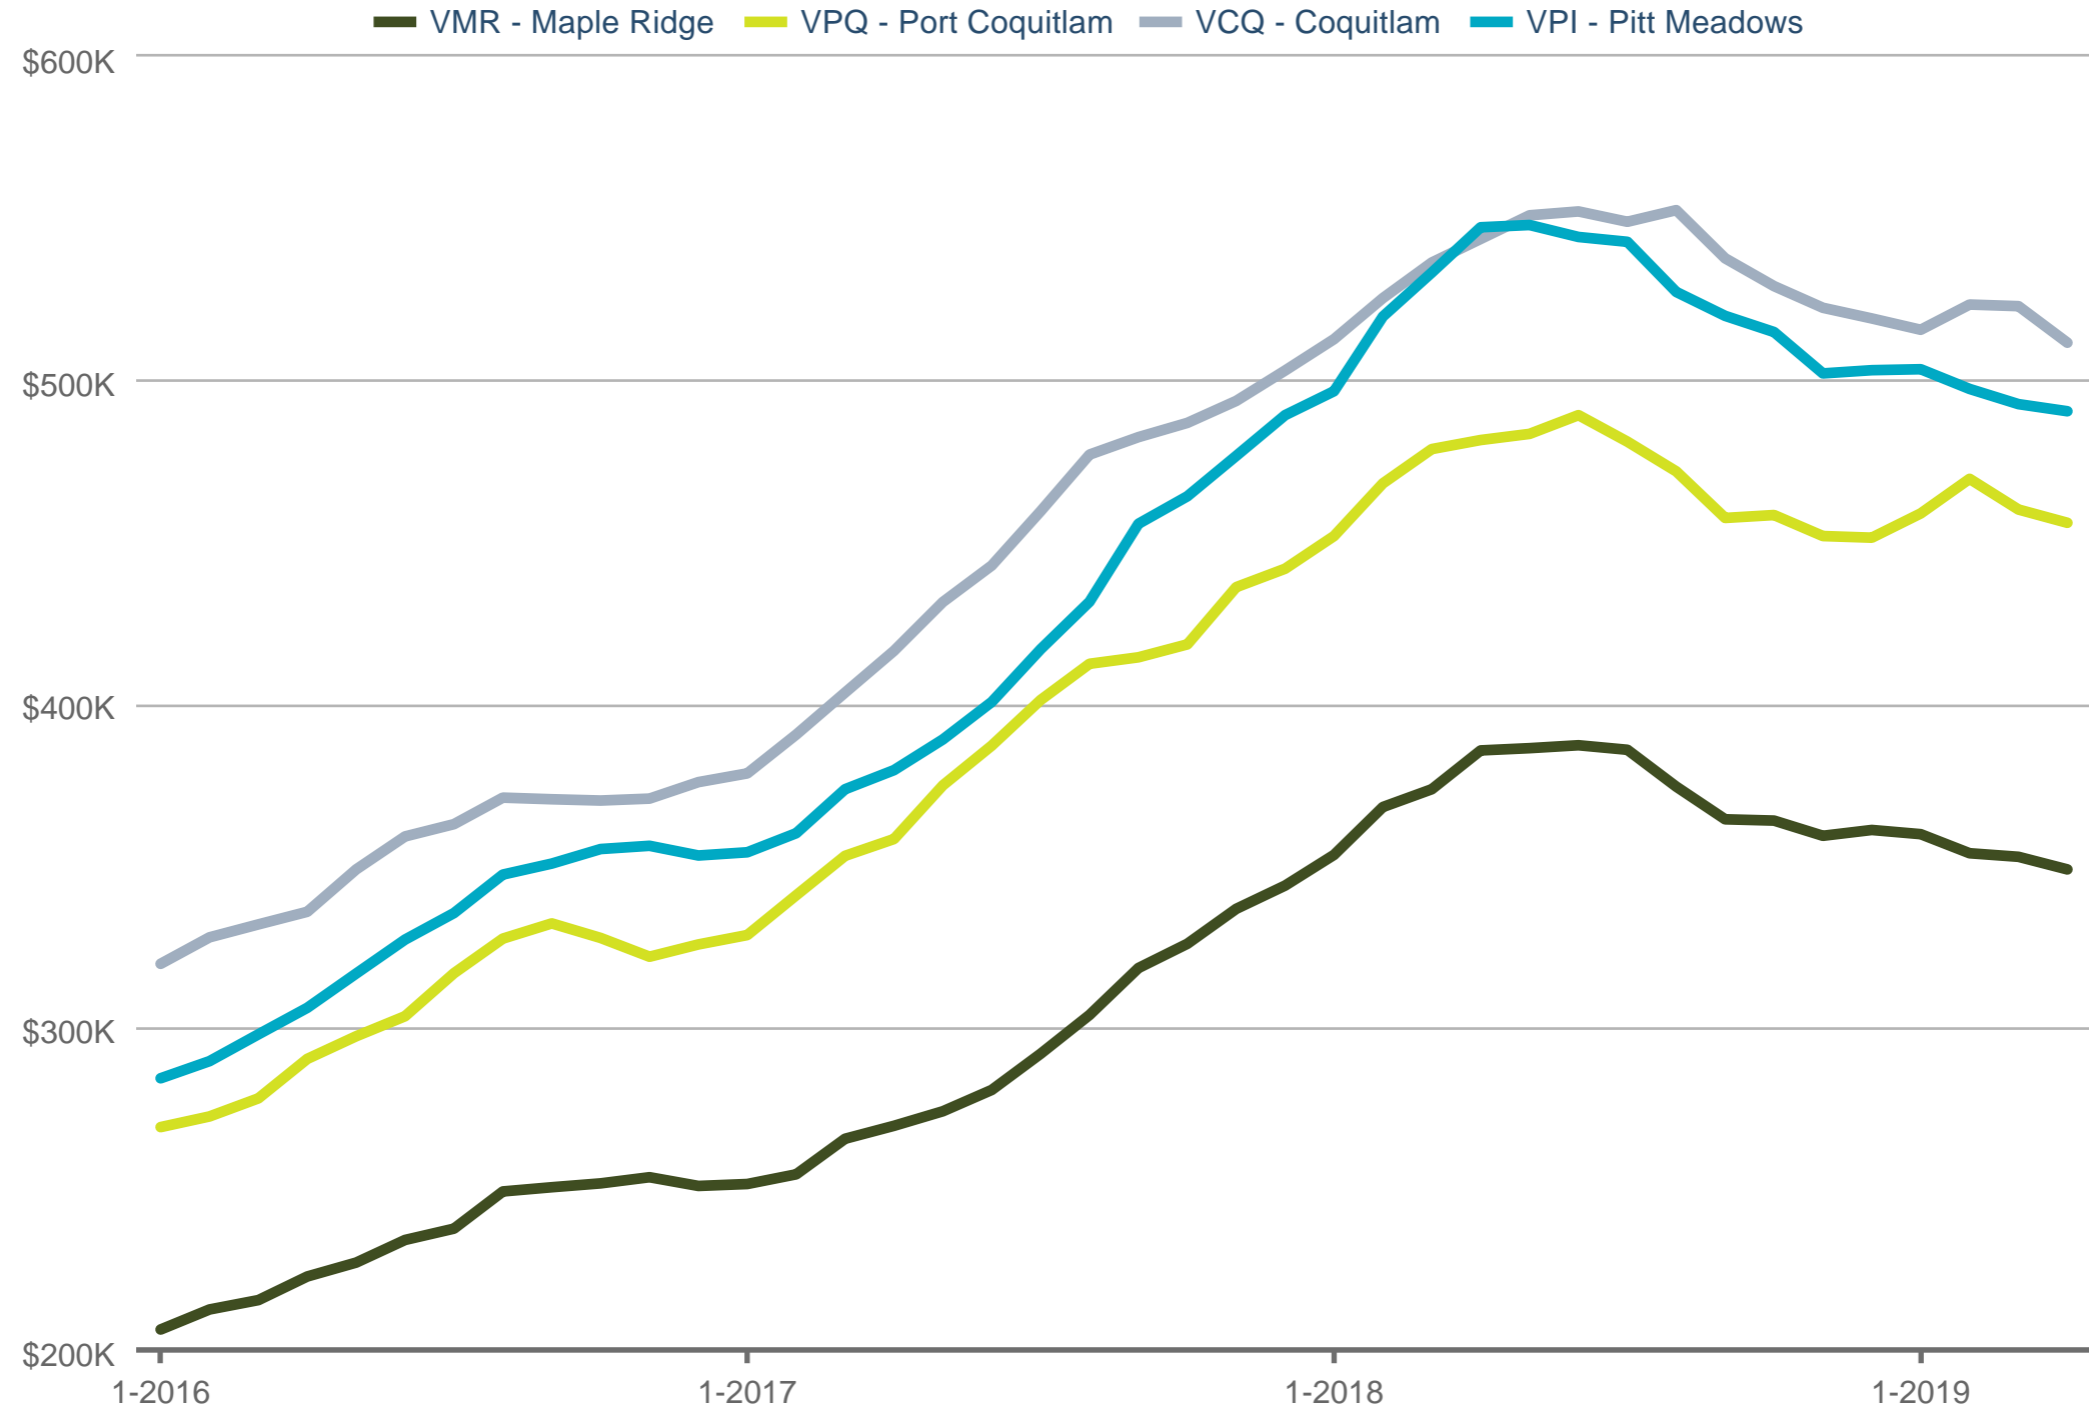

MLS® HPI Price

VMR - Maple Ridge & VPQ - Port Coquitlam & VCQ - Coquitlam & VPI - Pitt Meadows: Apartment

Each data point is one month of activity. Data is from May 10, 2019.