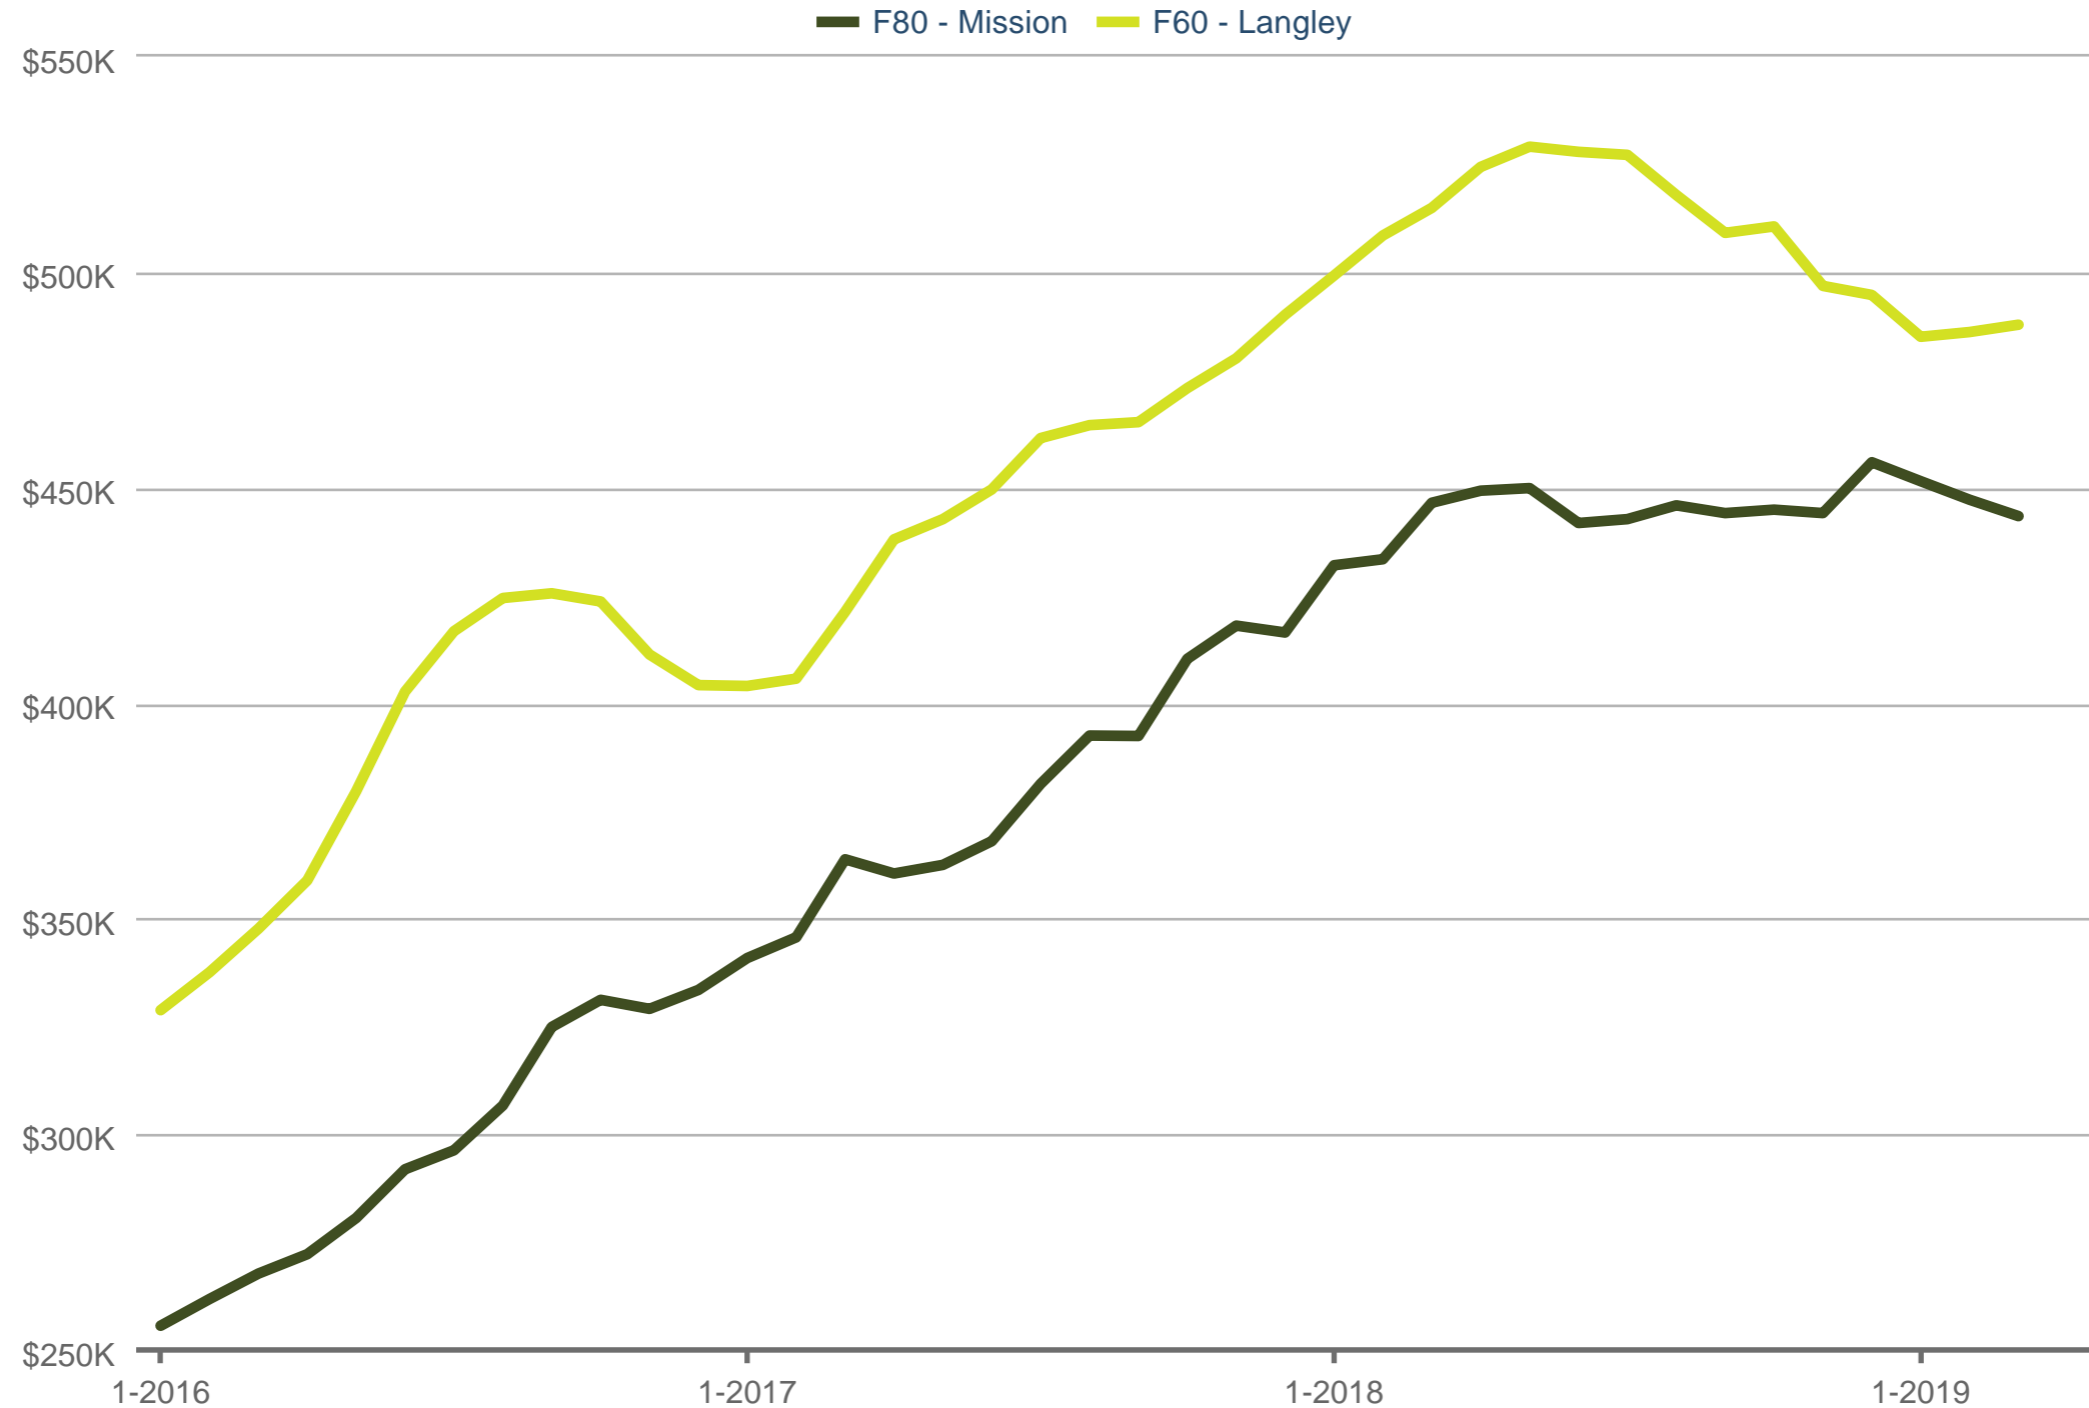

MLS® HPI Price

F80 - Mission & F60 - Langley: Townhouse

Each data point is one month of activity. Data is from May 10, 2019.