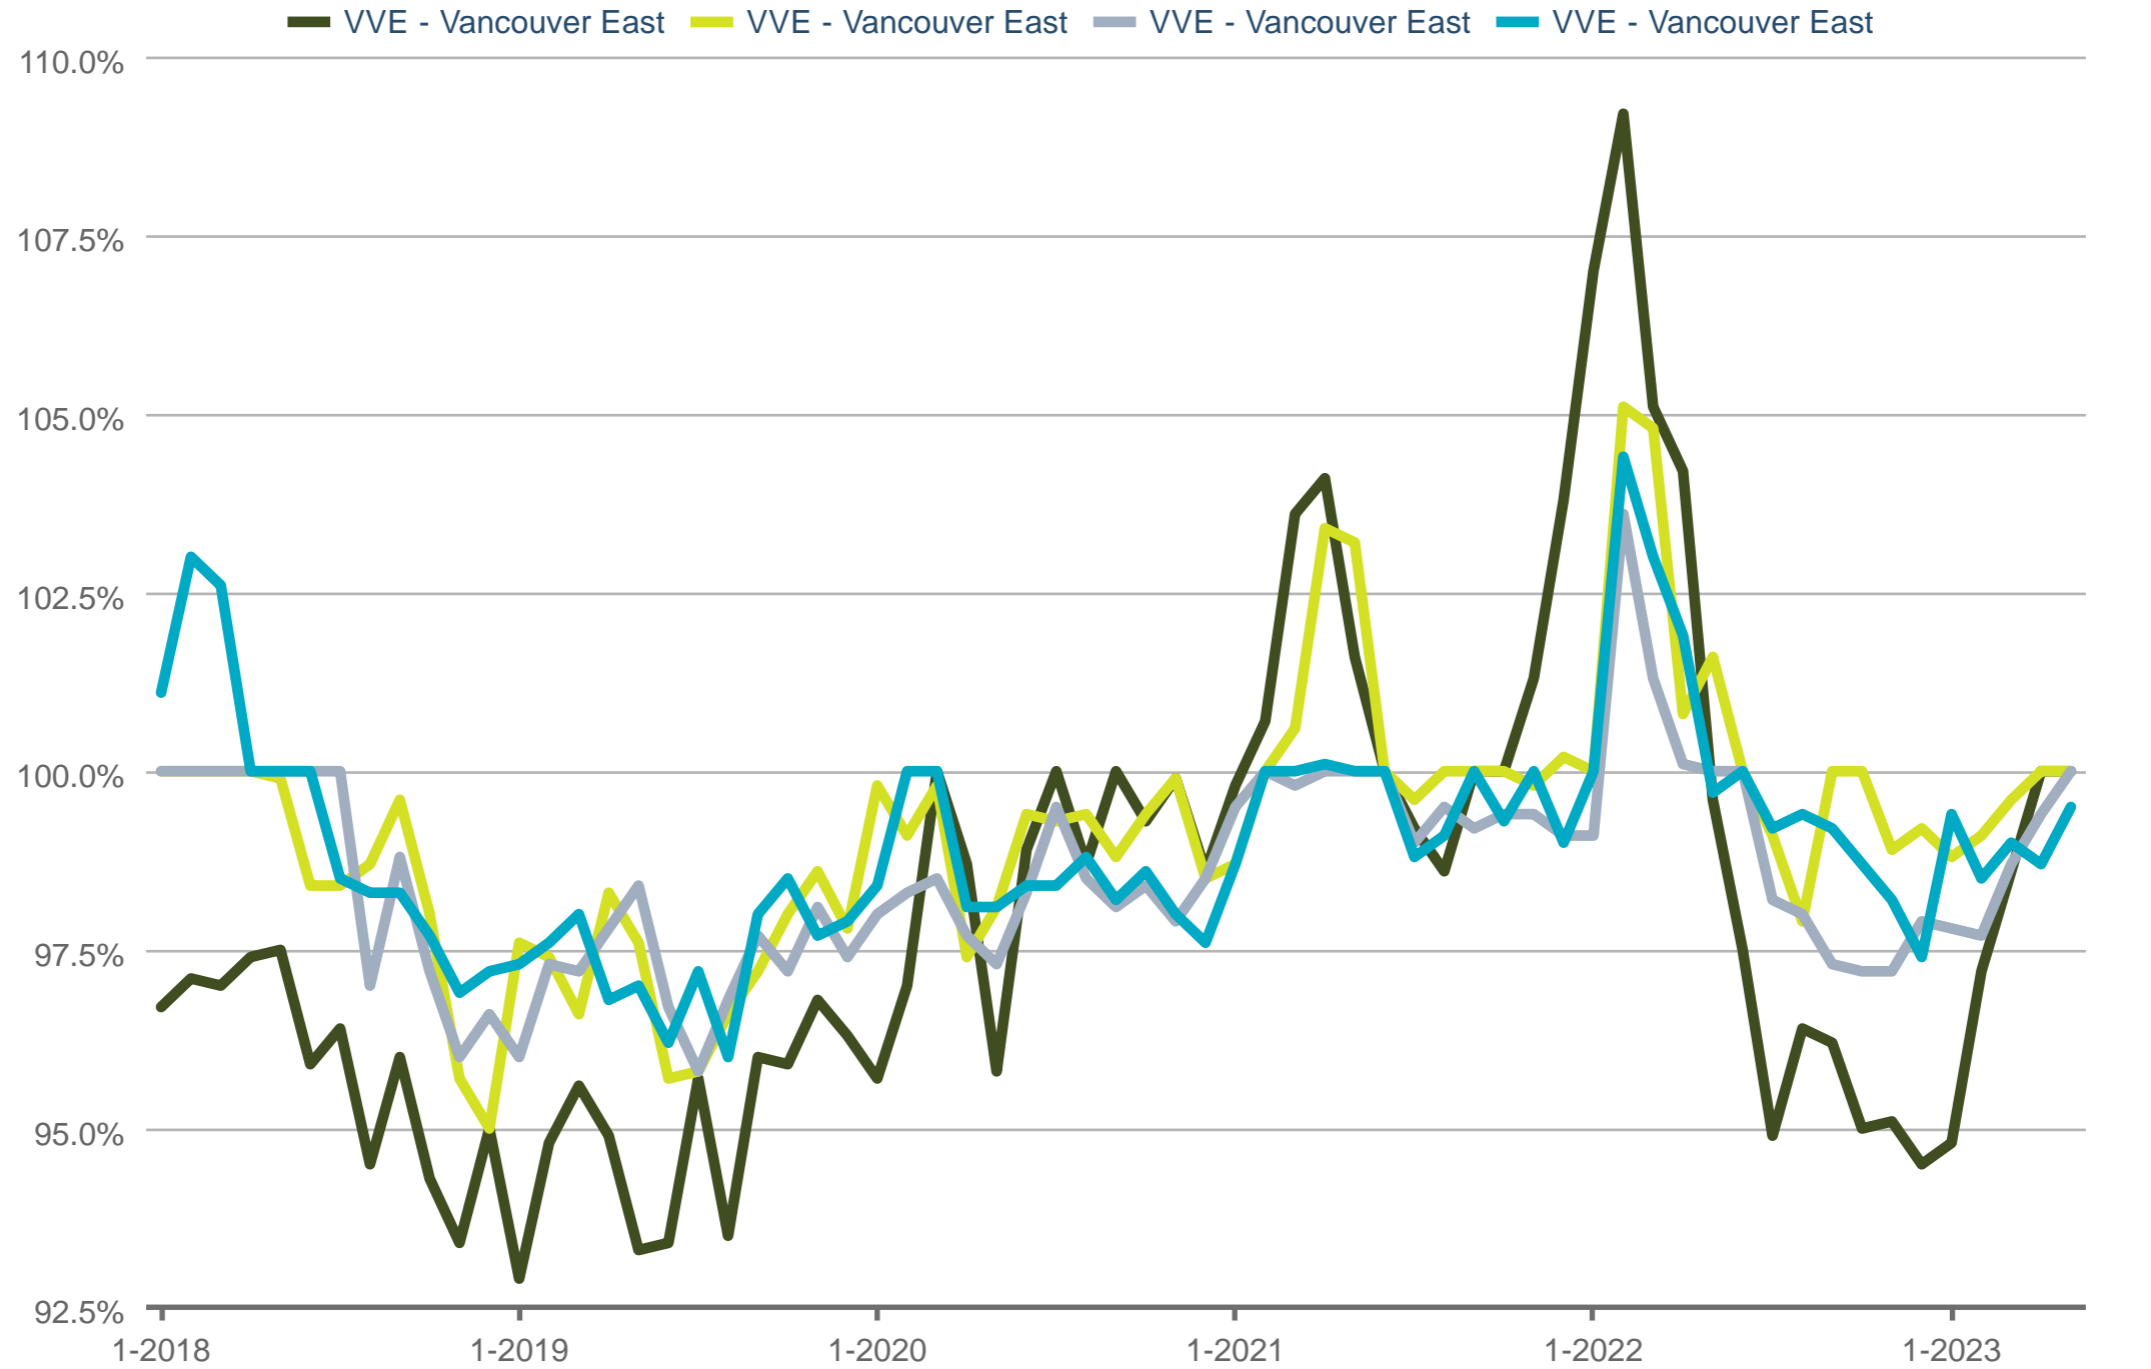

Kristi Holz PREC*
 Stilhavn Real Estate Services

Office: 778-387-7371
 Cell: 778-387-7371
Kristi@RealEstateVancity.ca
www.RealEstateVancity.ca

Median Percent of Original Price

VVE - Vancouver East: Detached (All) | VVE - Vancouver East: Townhouse | VVE - Vancouver East: 2 Bedrooms, Apartment | VVE - Vancouver East: 1 Bedroom or Fewer, Apartment

Each data point is one month of activity. Data is from June 5, 2023.