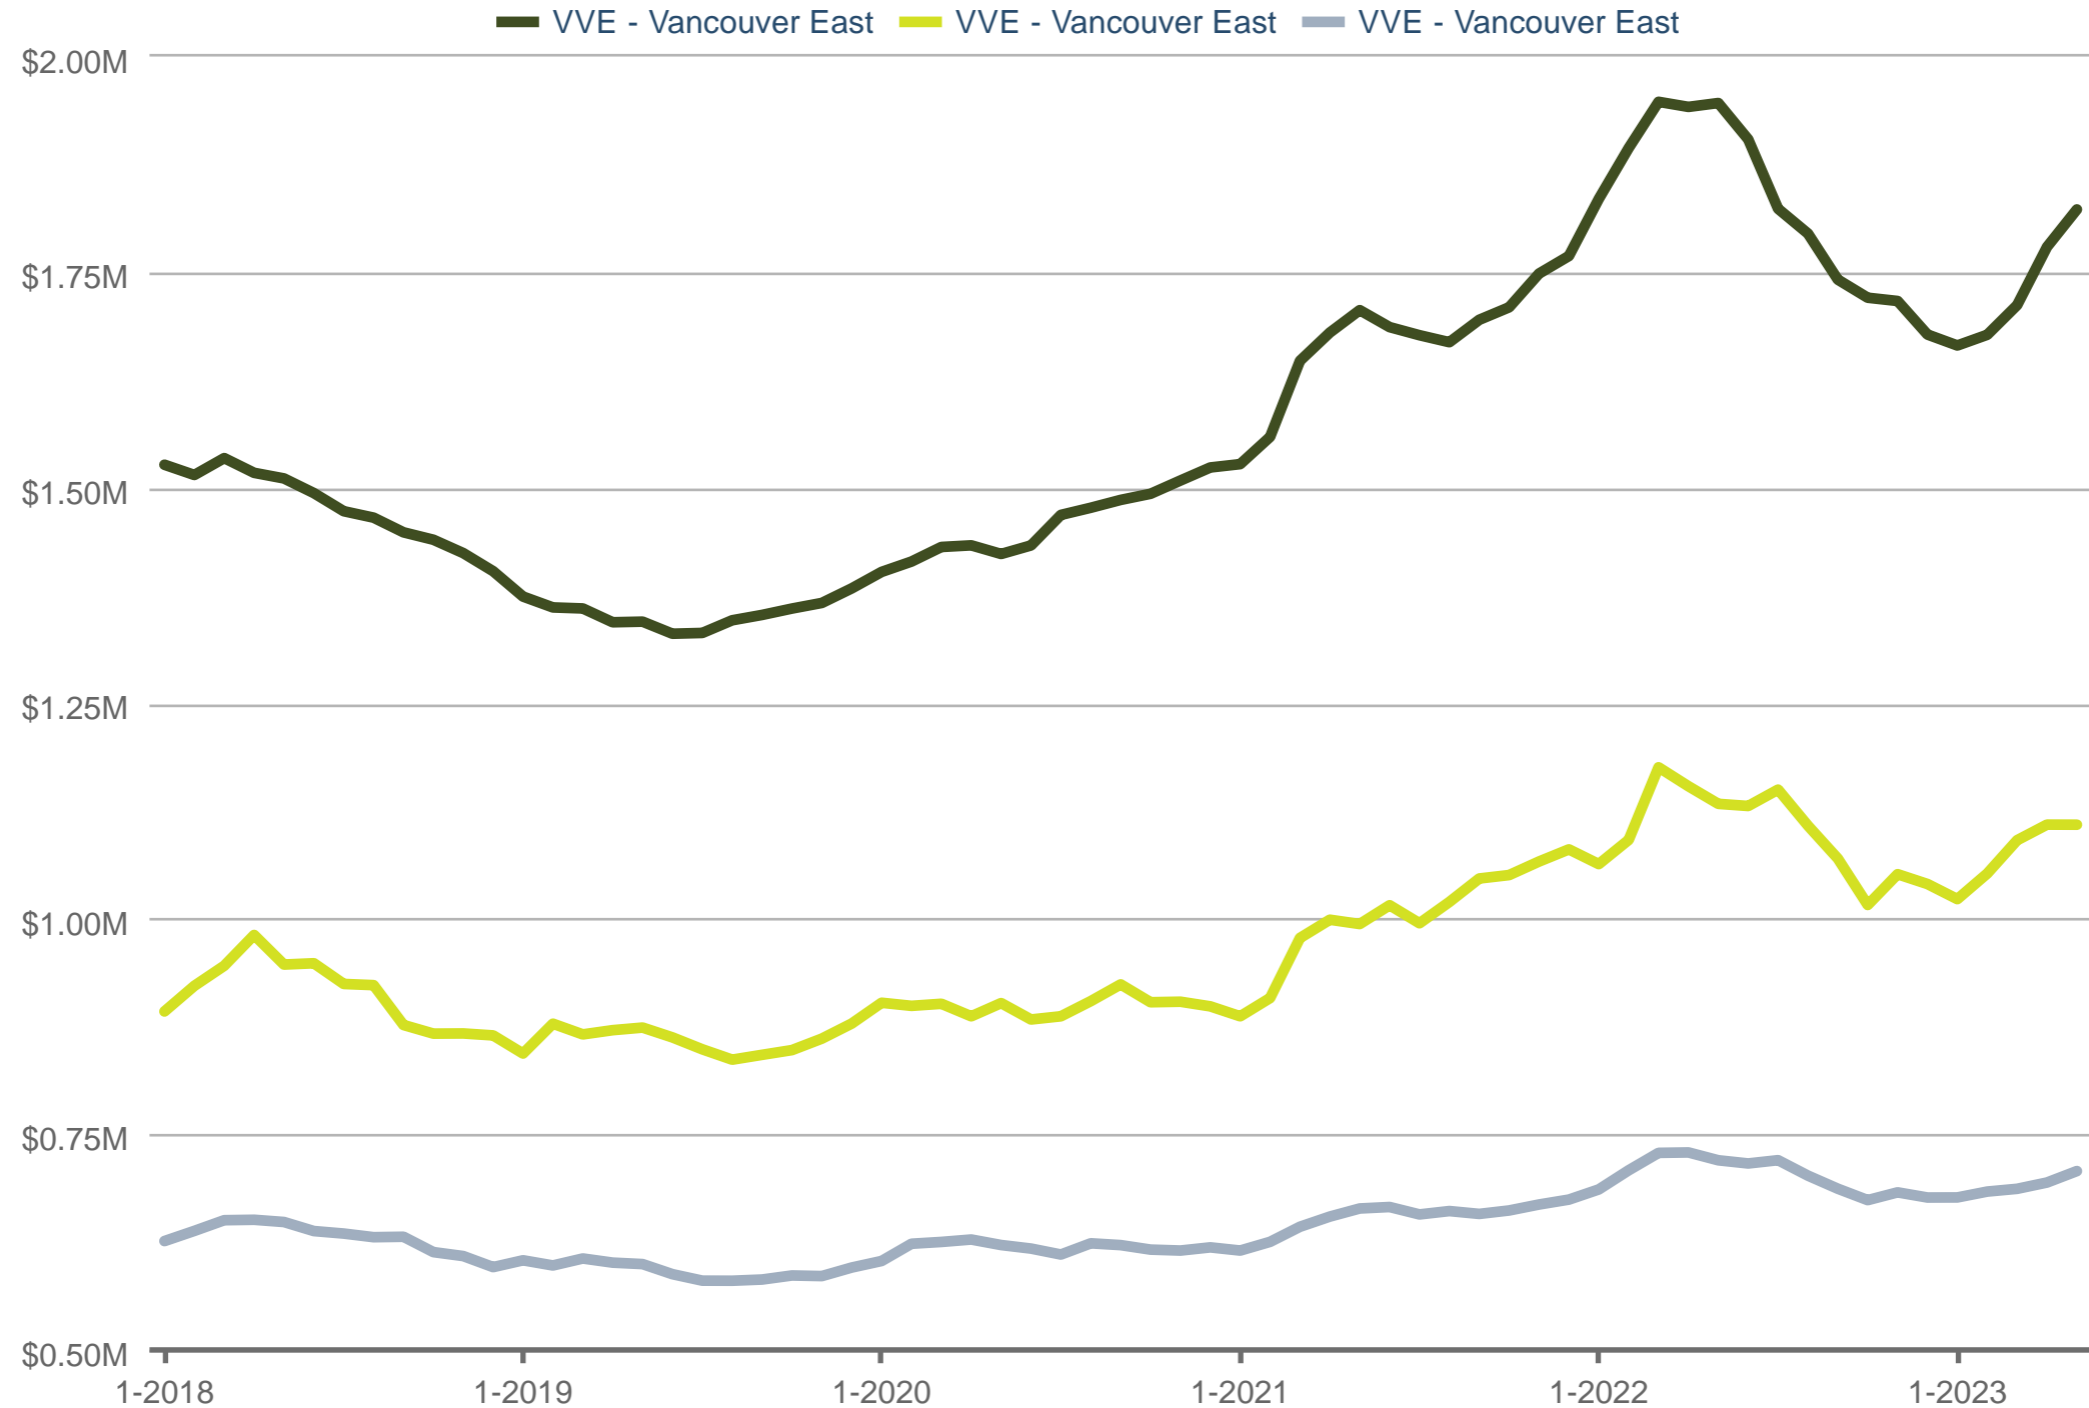

Kristi Holz PREC*
Stilhavn Real Estate Services

Office: 778-387-7371
Cell: 778-387-7371
Kristi@RealEstateVancity.ca
www.RealEstateVancity.ca

MLS® HPI Price

VVE - Vancouver East: Detached (All) | VVE - Vancouver East: Townhouse | VVE - Vancouver East: Apartment

Each data point is one month of activity. Data is from June 5, 2023.

All data from Greater Vancouver REALTORS © 2024 ShowingTime.