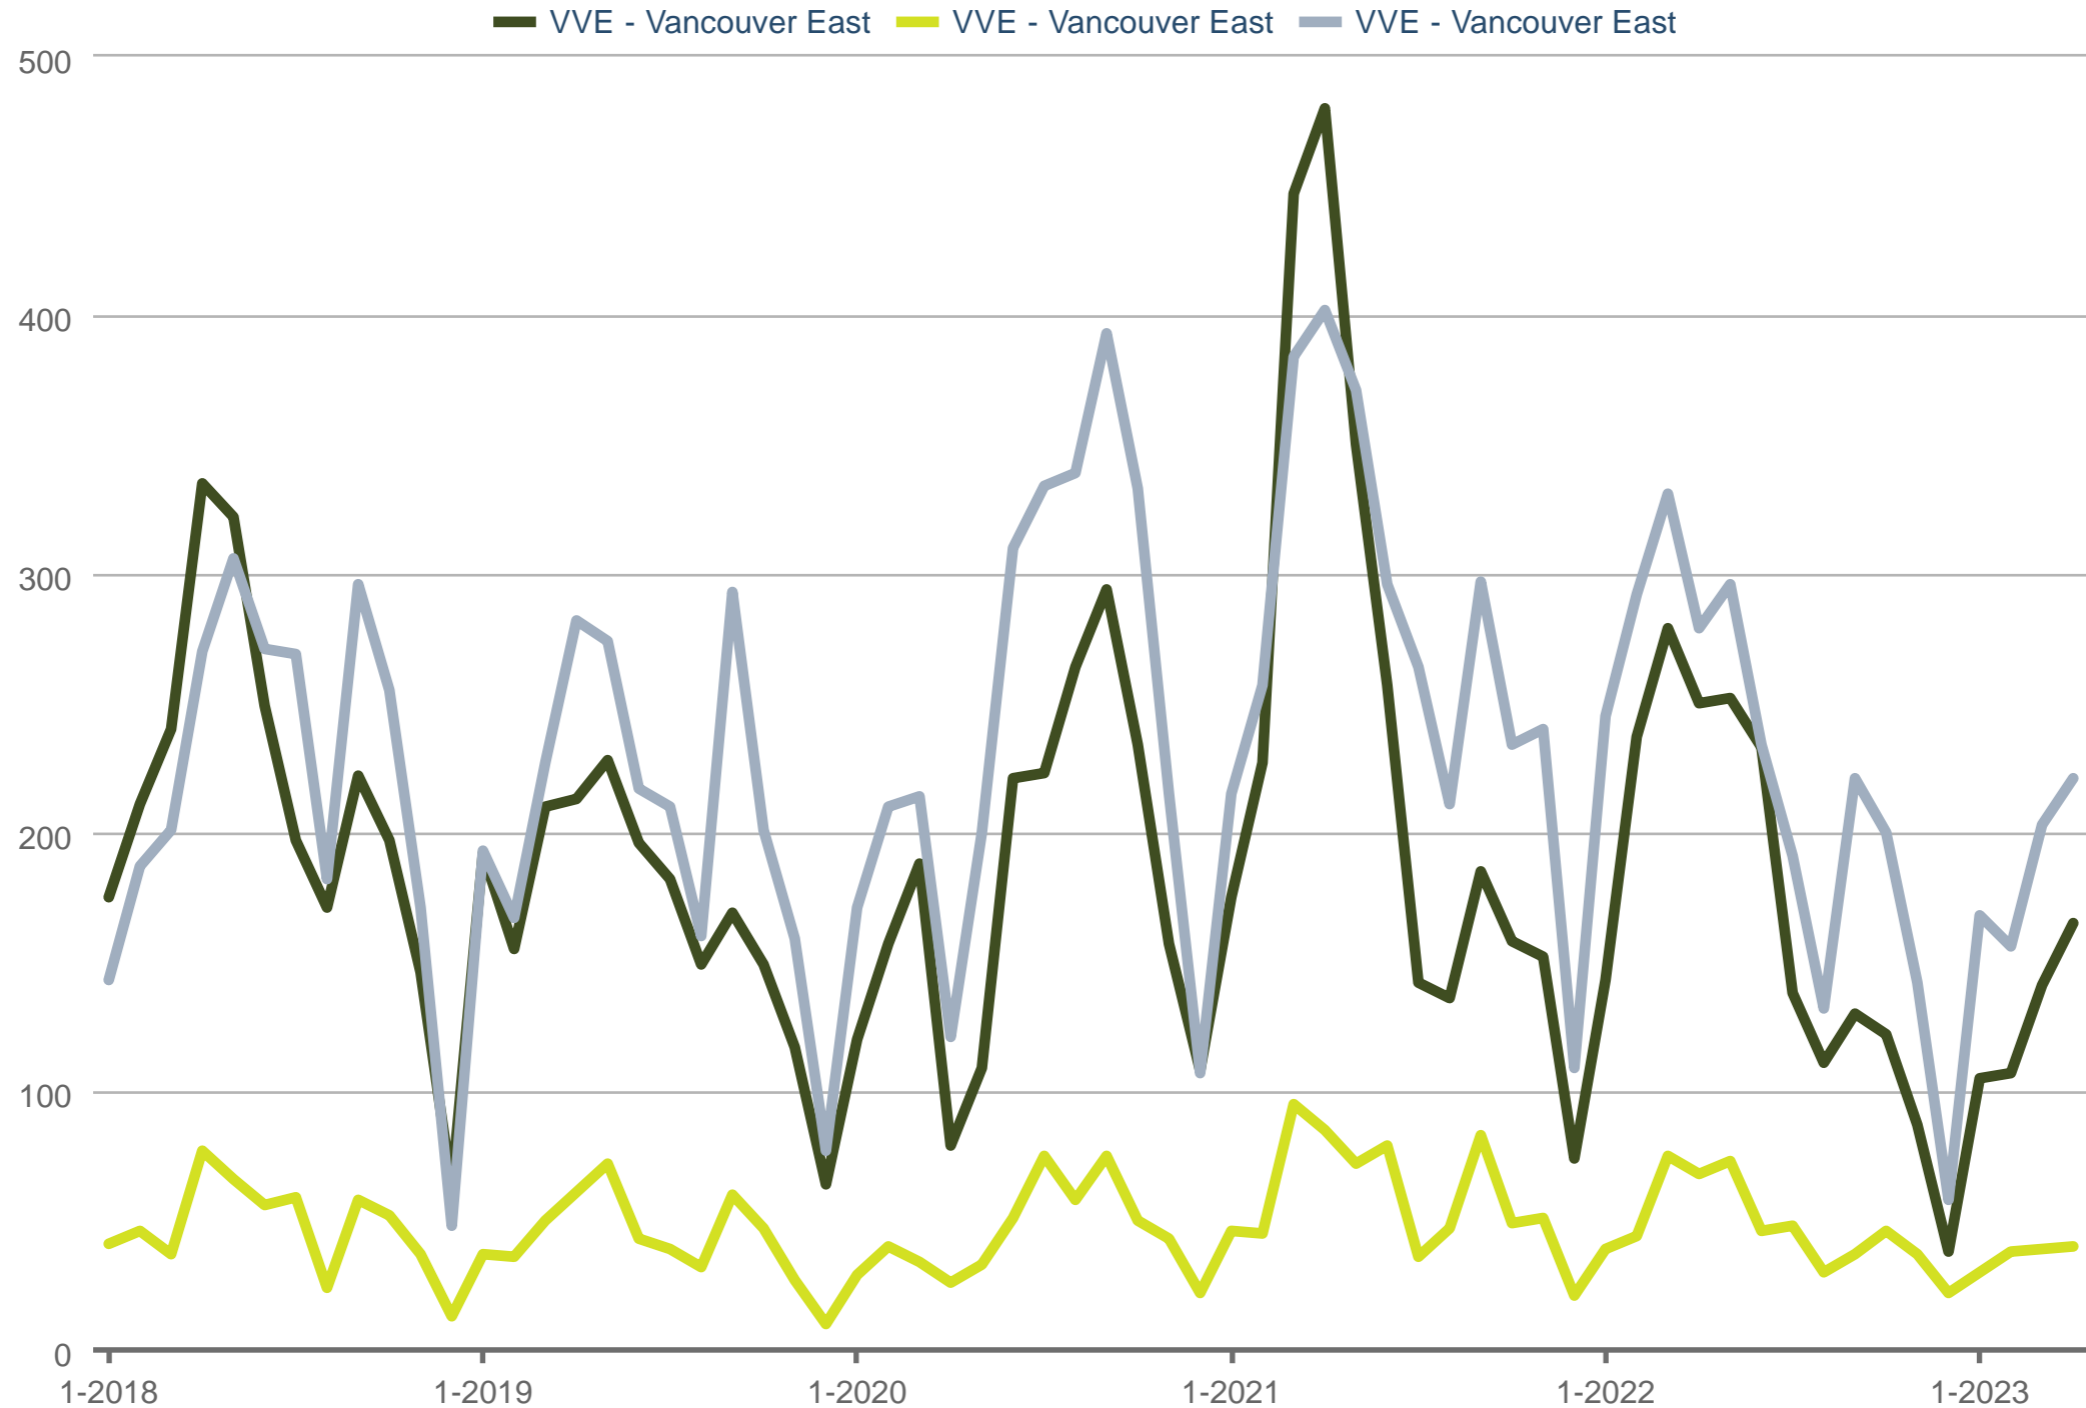

New Listings

VVE - Vancouver East: Detached (All) | VVE - Vancouver East: Townhouse | VVE - Vancouver East: Apartment

Each data point is one month of activity. Data is from May 3, 2023.