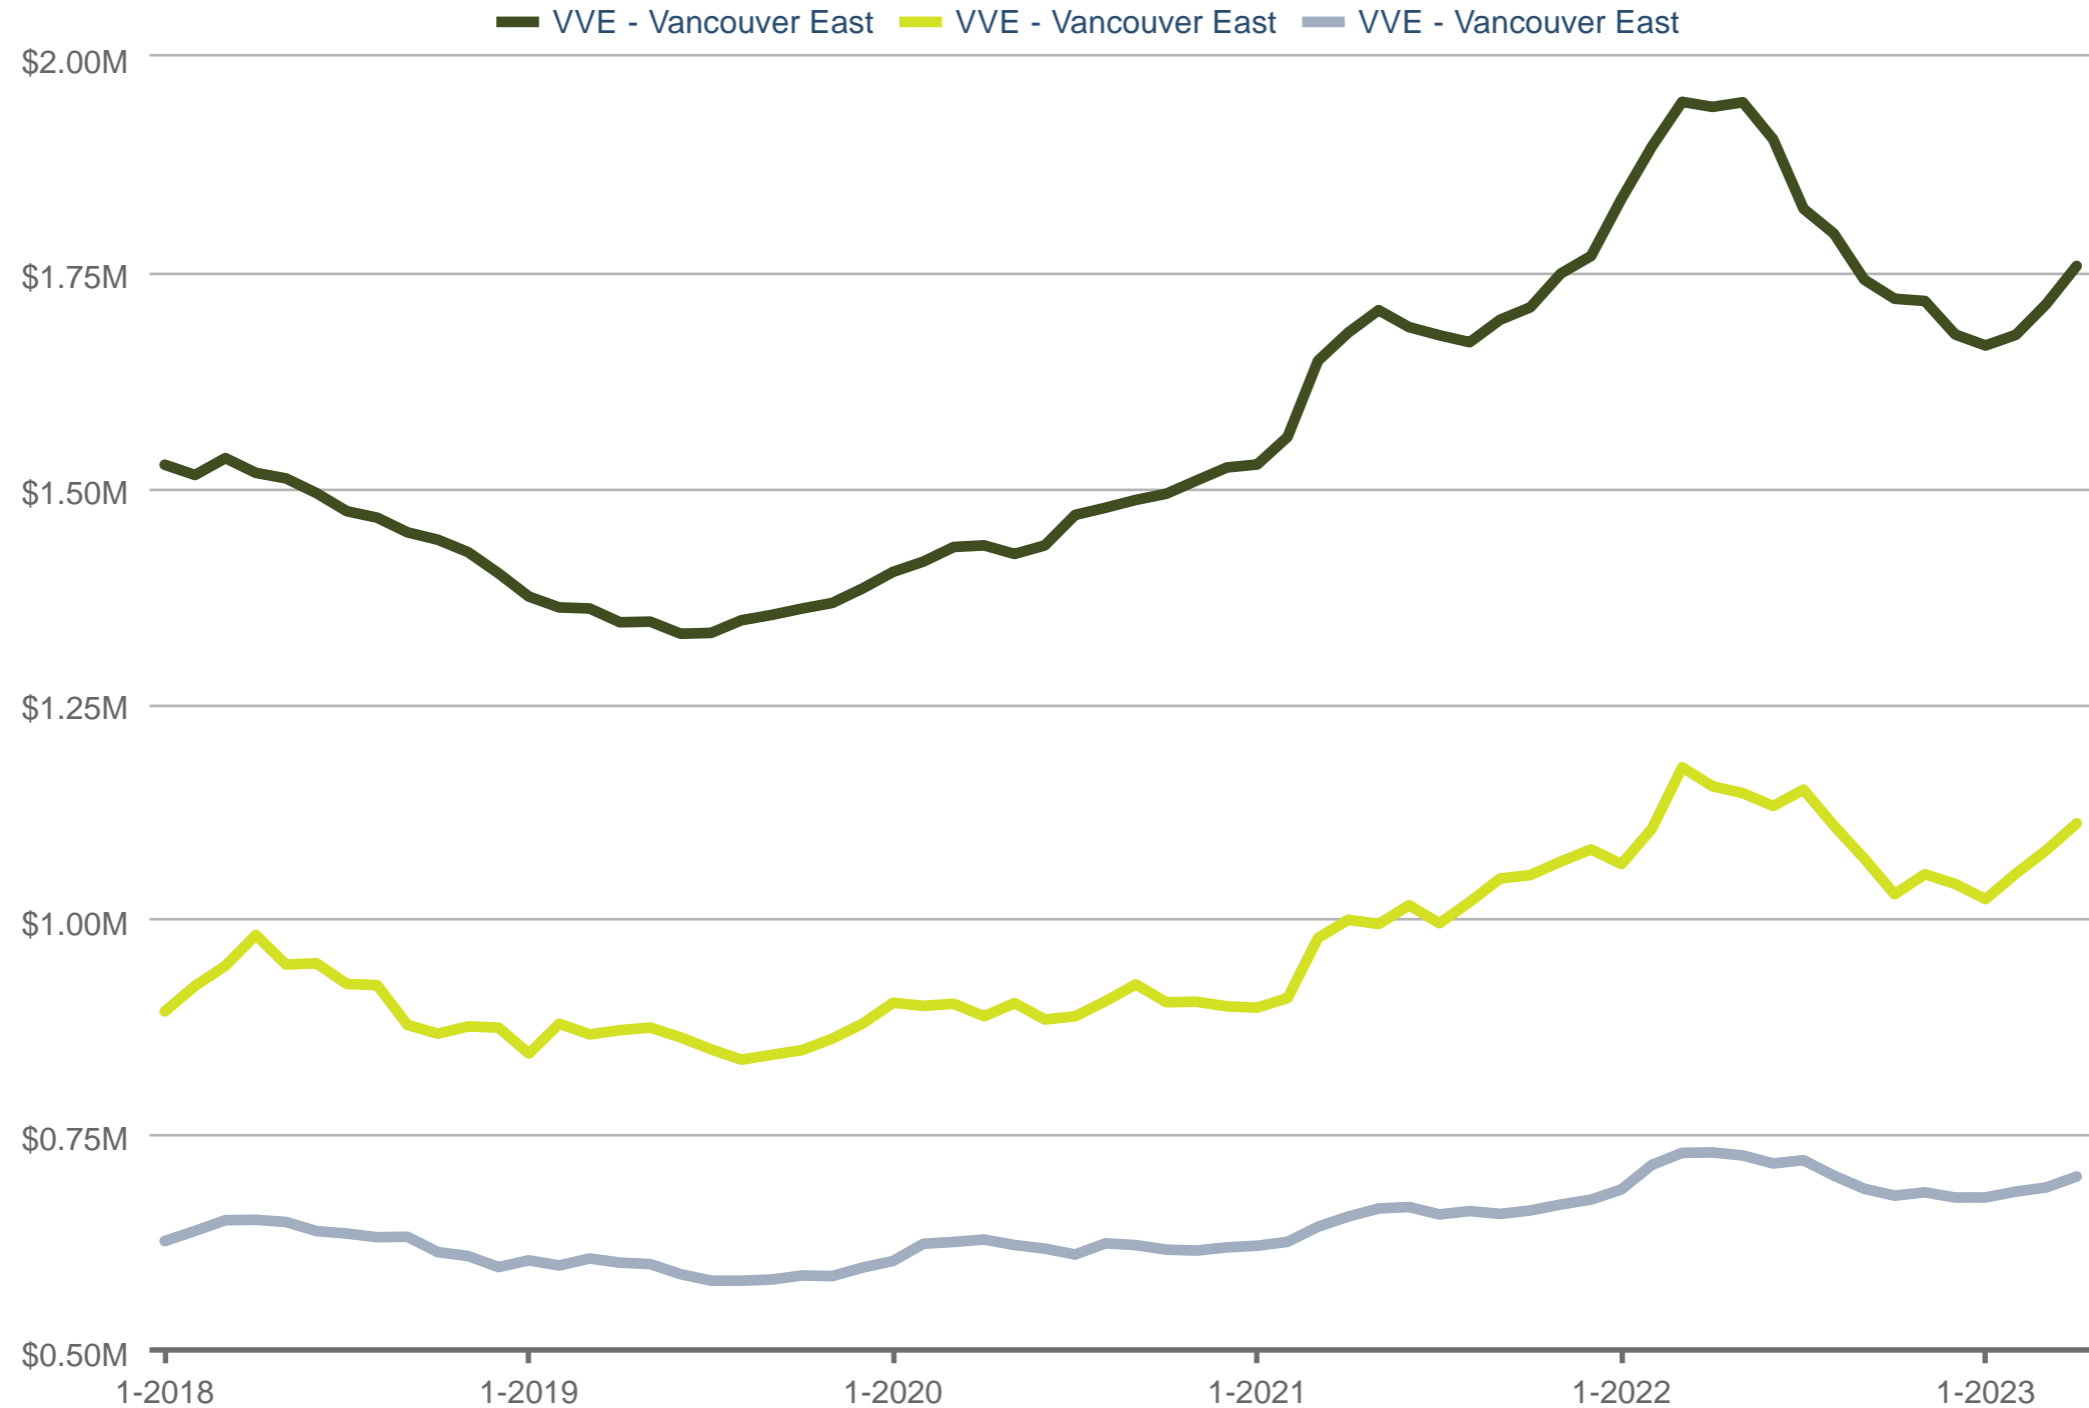

Kristi Holz PREC*
Stilhavn Real Estate Services

Office: 778-387-7371
Cell: 778-387-7371
Kristi@RealEstateVancity.ca
www.RealEstateVancity.ca

MLS® HPI Price

VVE - Vancouver East: Detached (All) | VVE - Vancouver East: Townhouse | VVE - Vancouver East: Apartment

Each data point is one month of activity. Data is from May 3, 2023.

All data from Greater Vancouver REALTORS © 2024 ShowingTime.