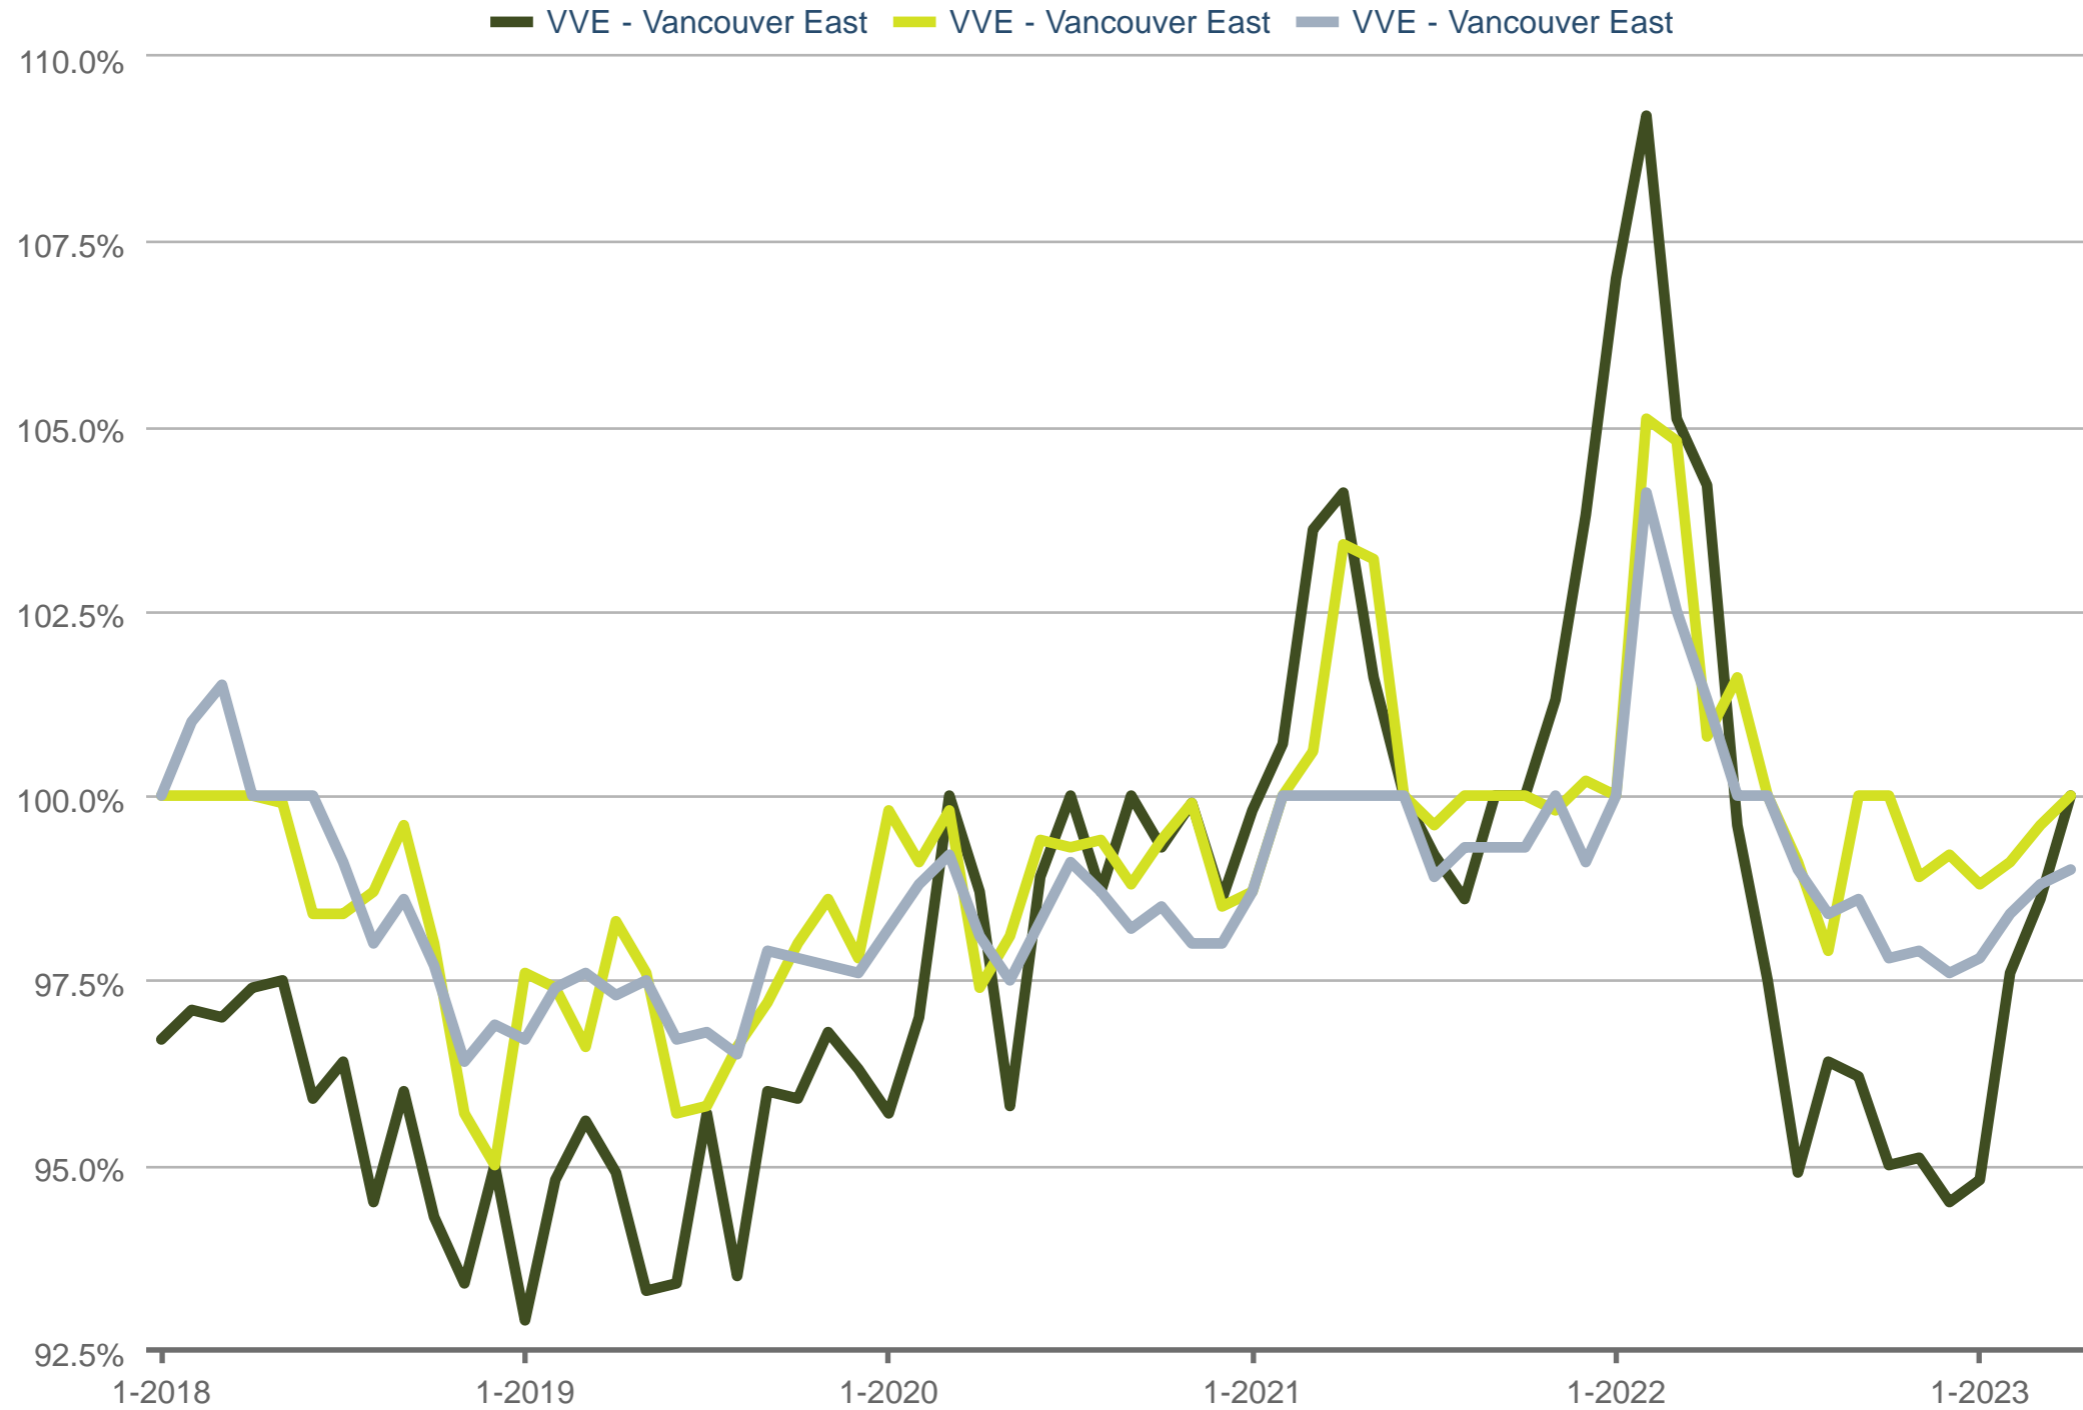

Kristi Holz PREC*
 Stilhavn Real Estate Services

Office: 778-387-7371
 Cell: 778-387-7371
Kristi@RealEstateVancity.ca
www.RealEstateVancity.ca

Median Percent of Original Price

VVE - Vancouver East: Detached (All) | VVE - Vancouver East: Townhouse | VVE - Vancouver East: Apartment

Each data point is one month of activity. Data is from May 3, 2023.

All data from Greater Vancouver REALTORS © 2024 ShowingTime.