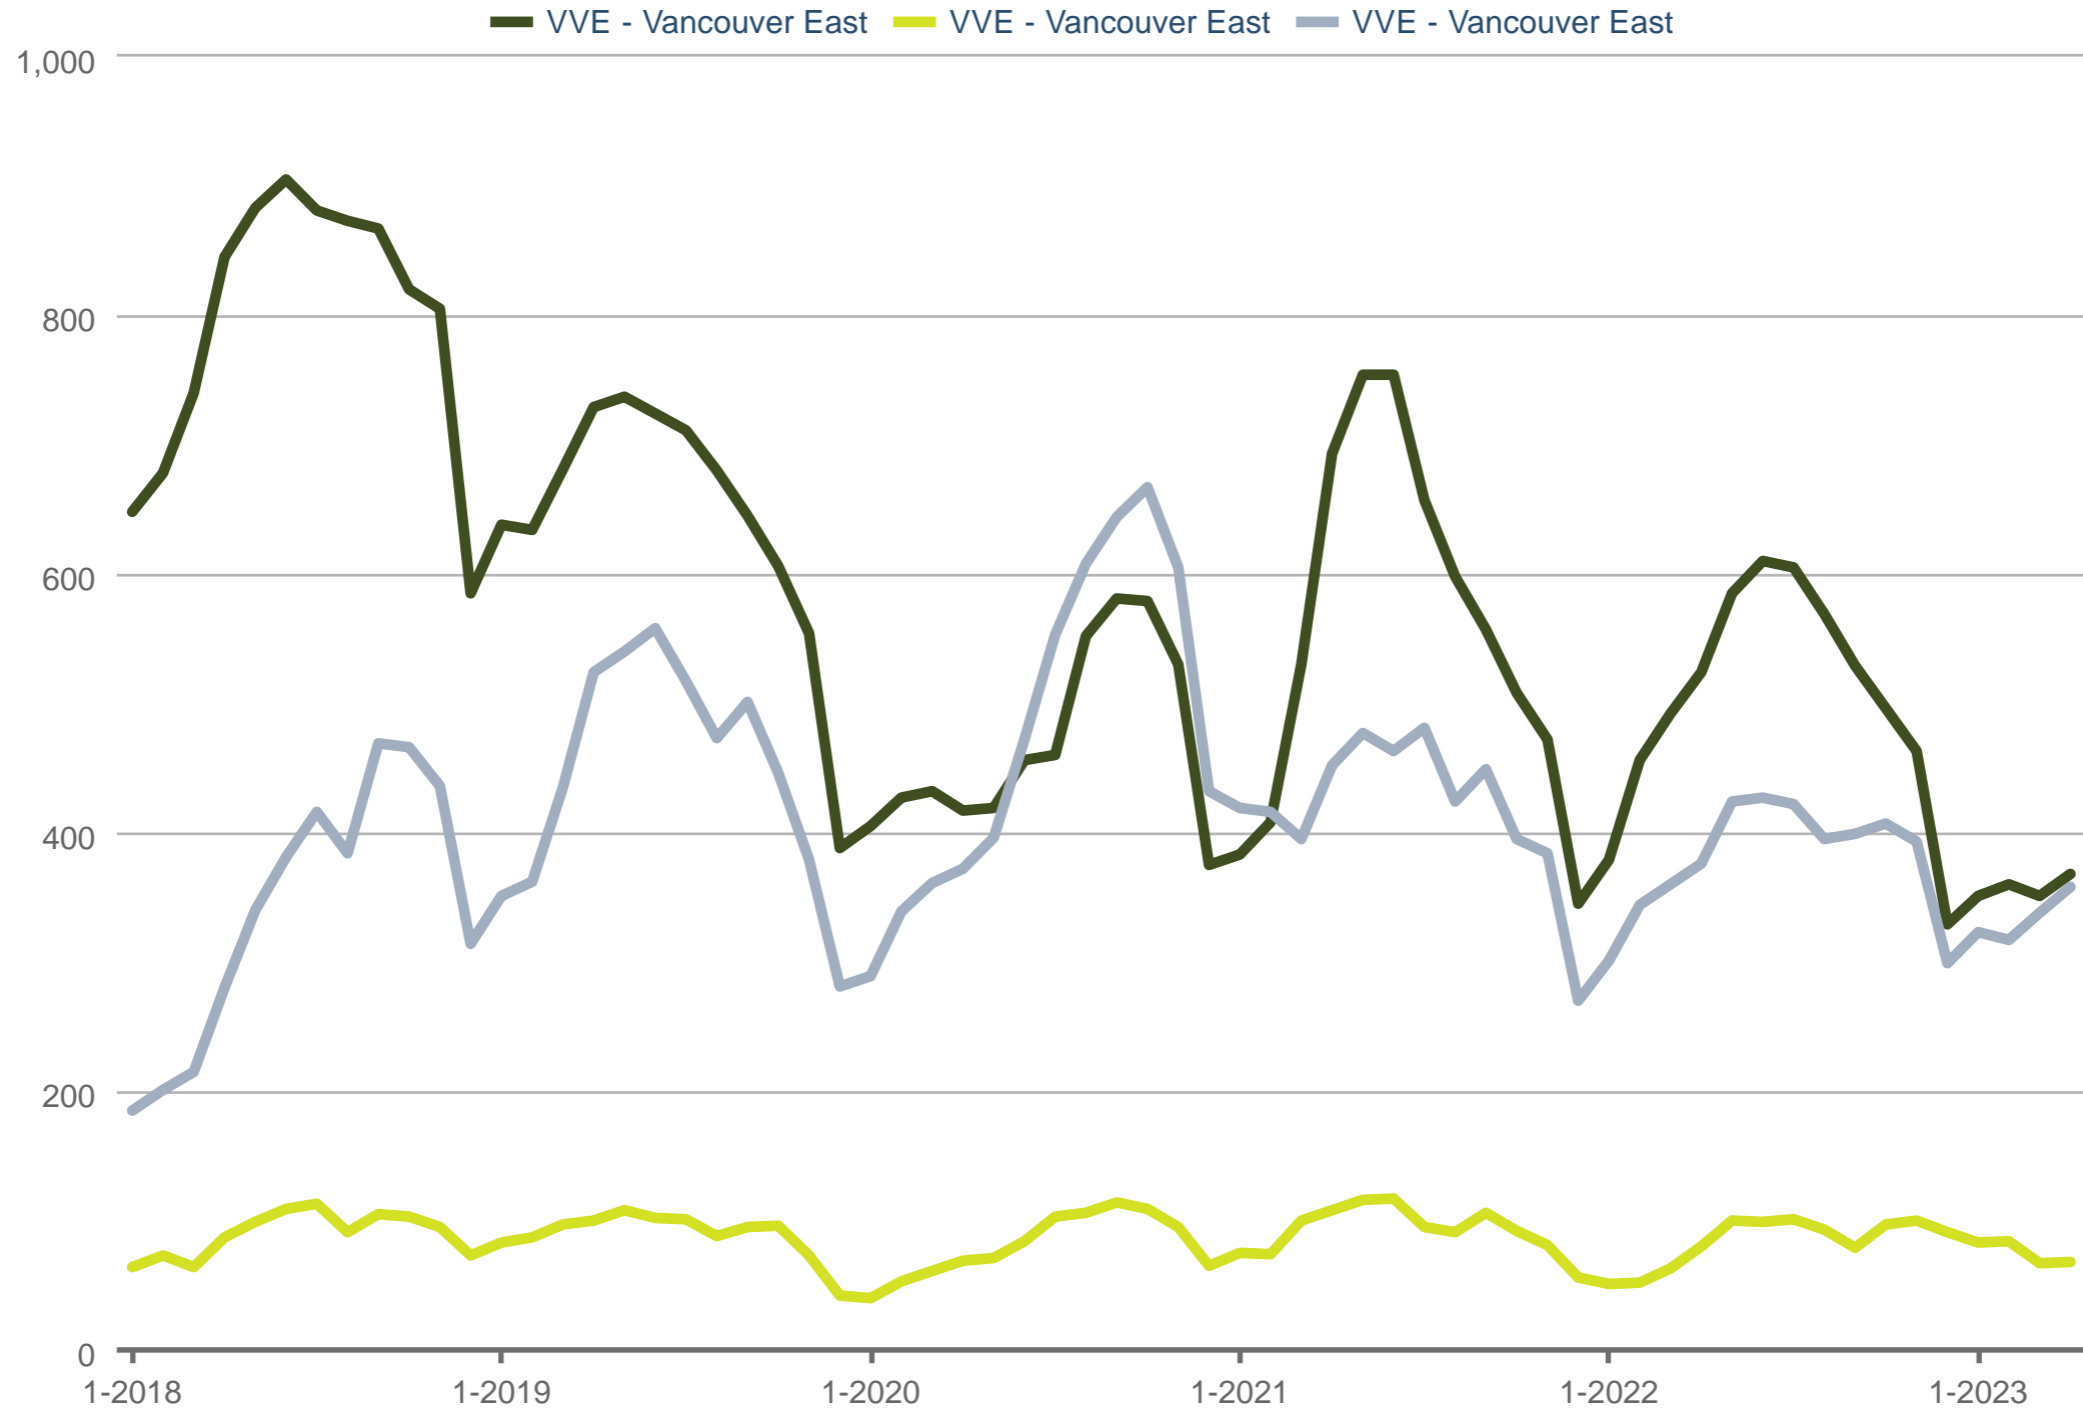

Kristi Holz PREC*
Stilhavn Real Estate Services

Office: 778-387-7371
Cell: 778-387-7371
Kristi@RealEstateVancity.ca
www.RealEstateVancity.ca

Total Inventory

VVE - Vancouver East: Detached (All) | VVE - Vancouver East: Townhouse | VVE - Vancouver East: Apartment

Each data point is one month of activity. Data is from May 3, 2023.

All data from Greater Vancouver REALTORS © 2024 ShowingTime.