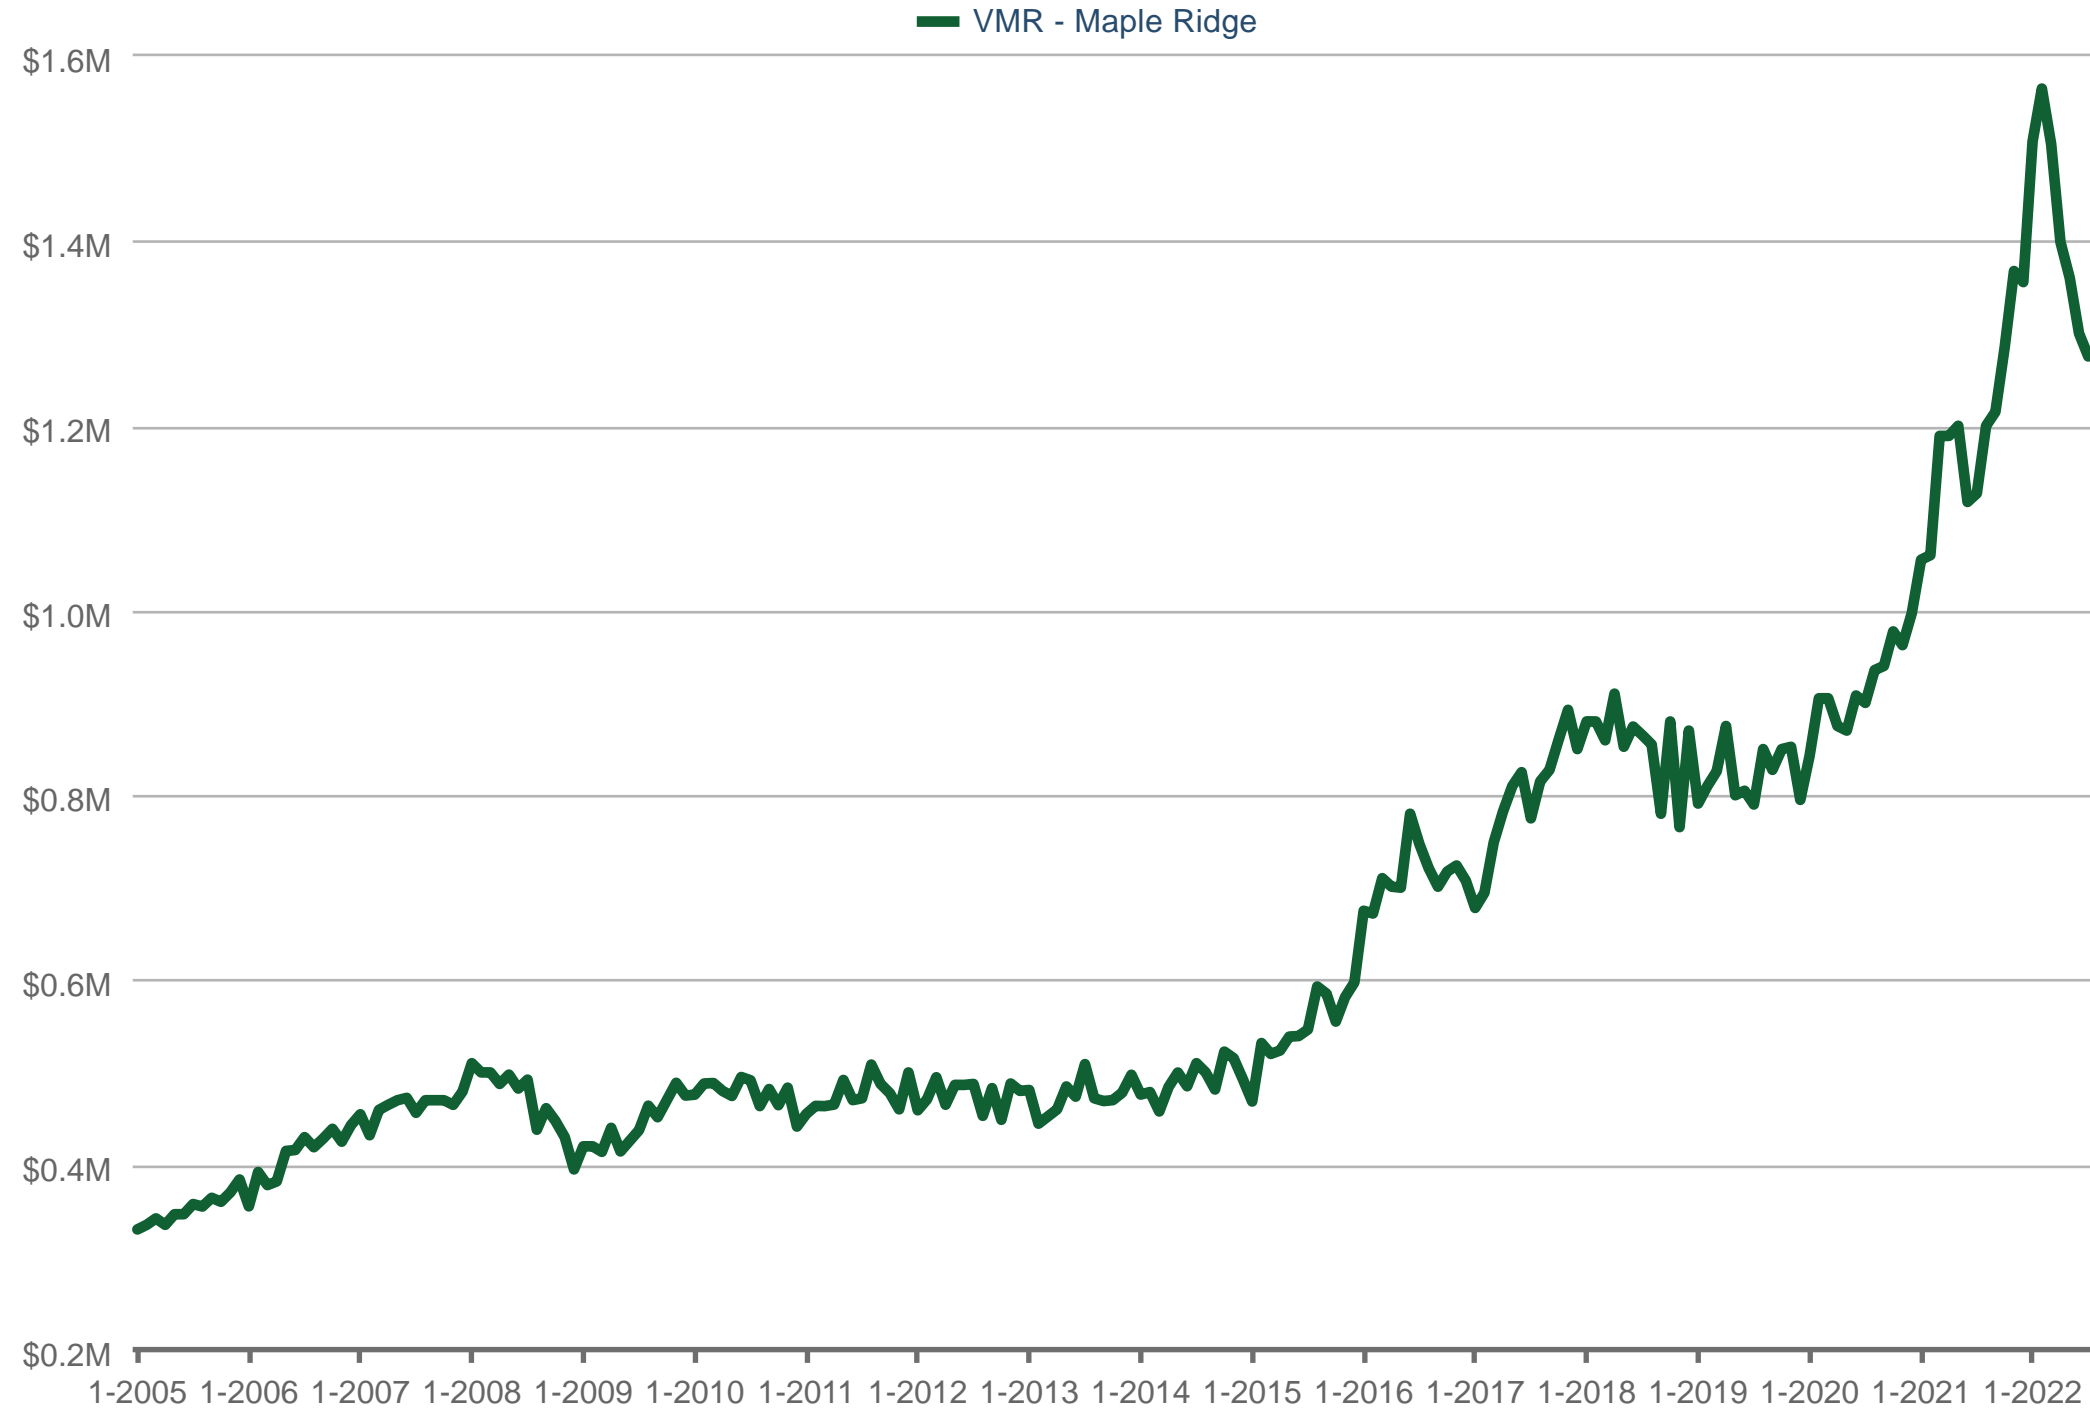

Don Pearce

Royal LePage - Brookside Realty

Office: 604-467-5000
Cell: 604-230-7917
donpearce@telus.net
www.thepearceteam.com

Median Sales Price

VMR - Maple Ridge: Detached (All)

Each data point is one month of activity. Data is from August 8, 2022.