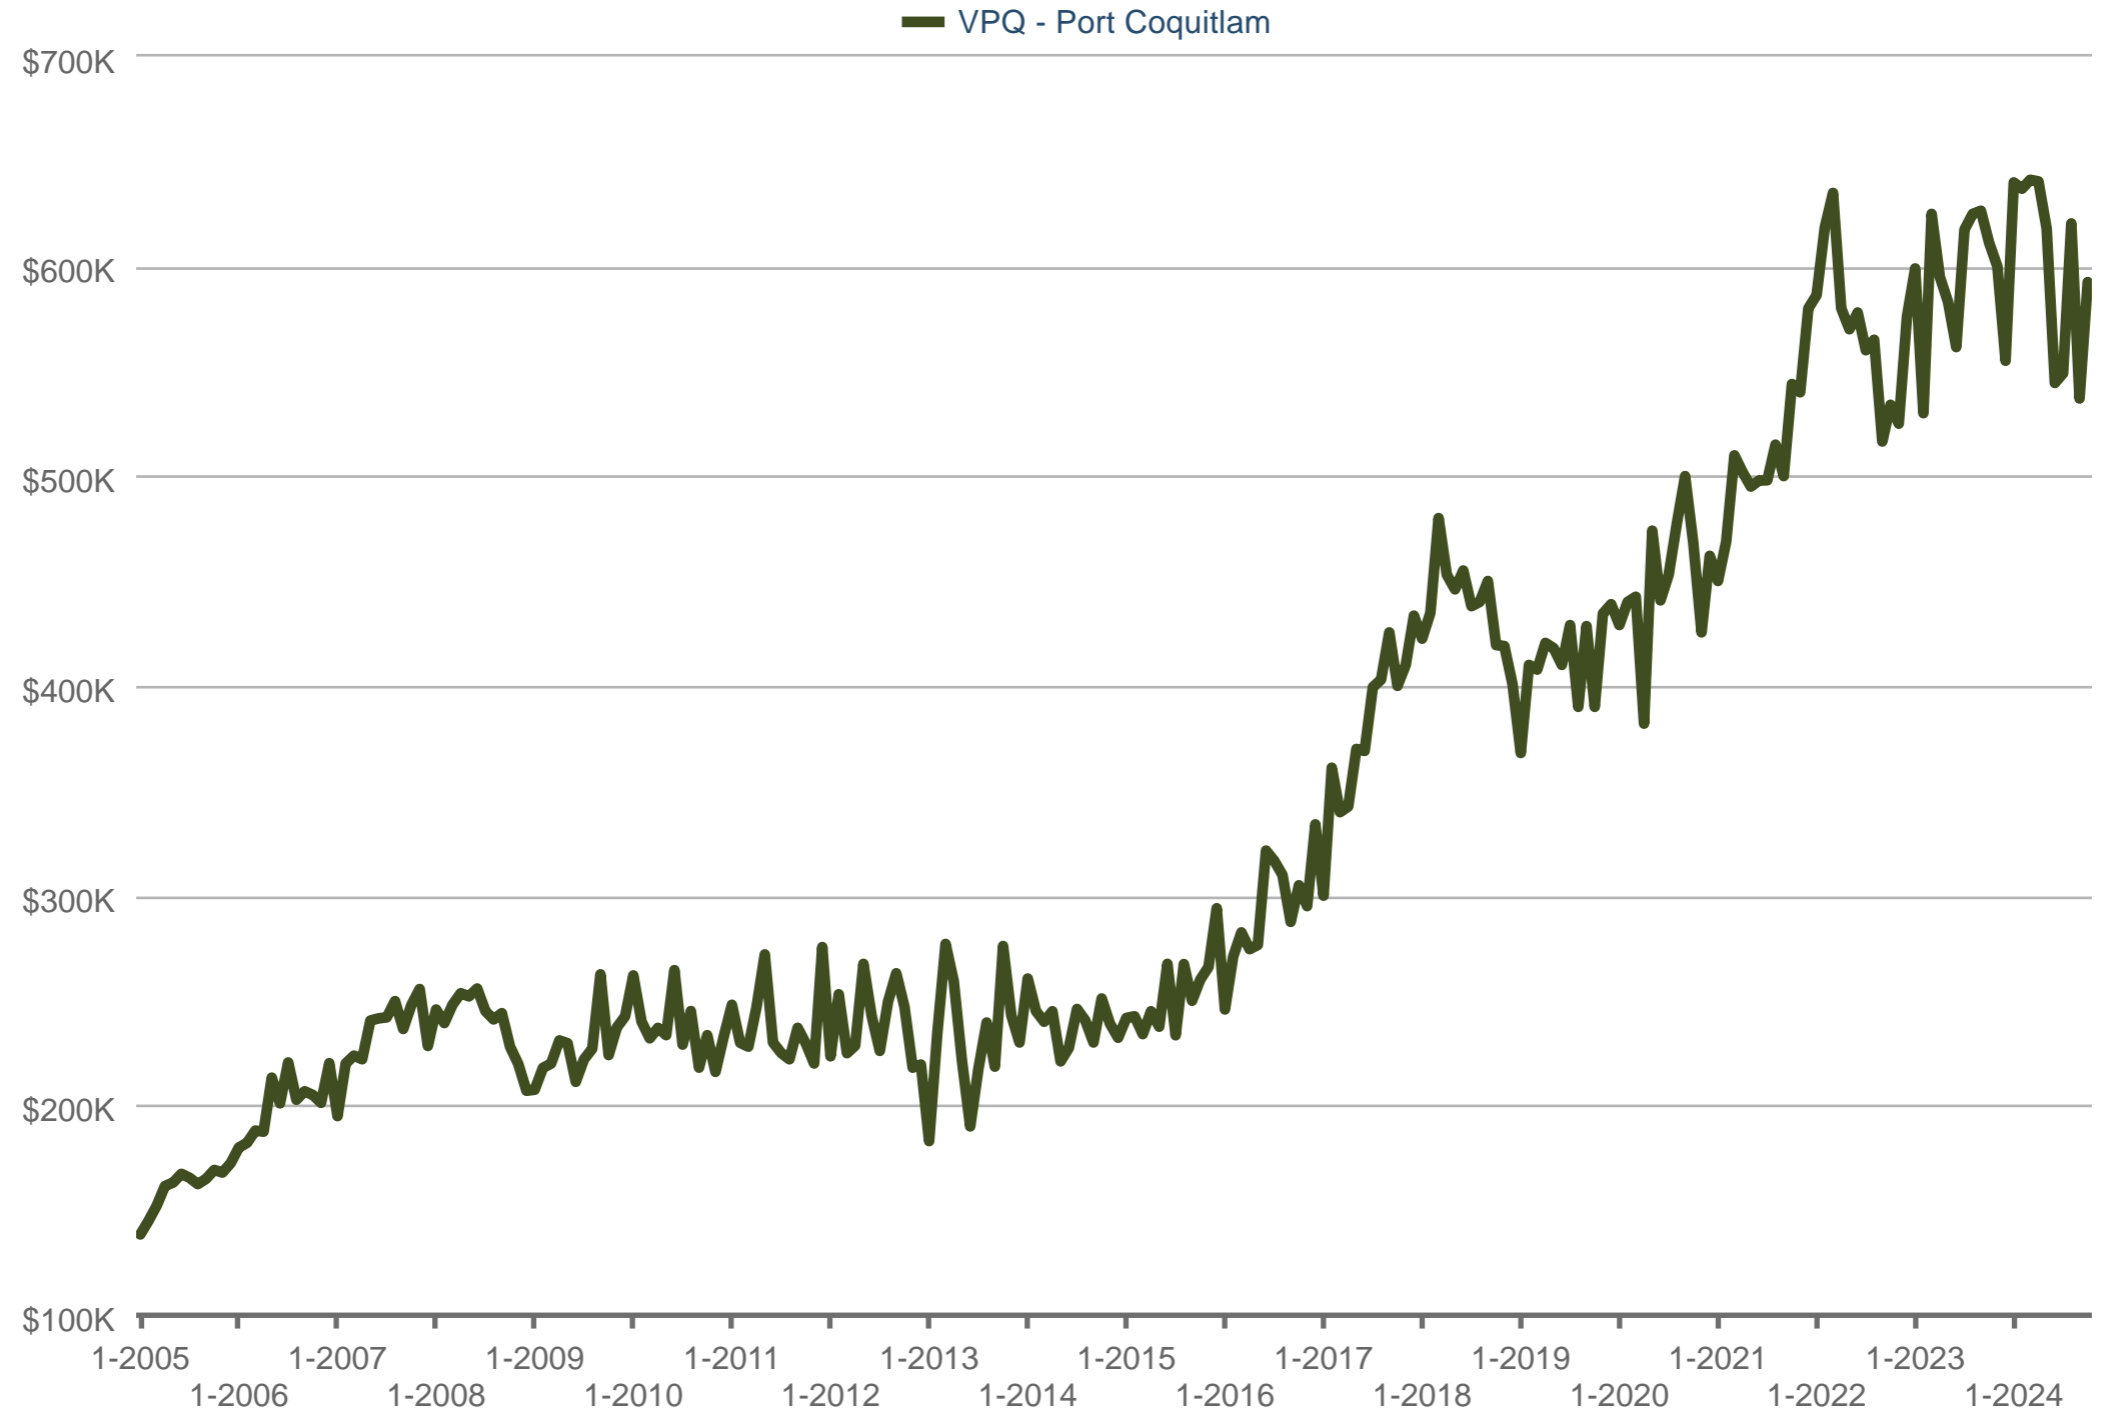

Don Pearce
 Royal LePage - Brookside Realty

Office: 604-467-5000
 Cell: 604-230-7917
donpearce@telus.net
www.thepearceteam.com

Median Sales Price

VPQ - Port Coquitlam: Apartment

Each data point is one month of activity. Data is from November 4, 2024.