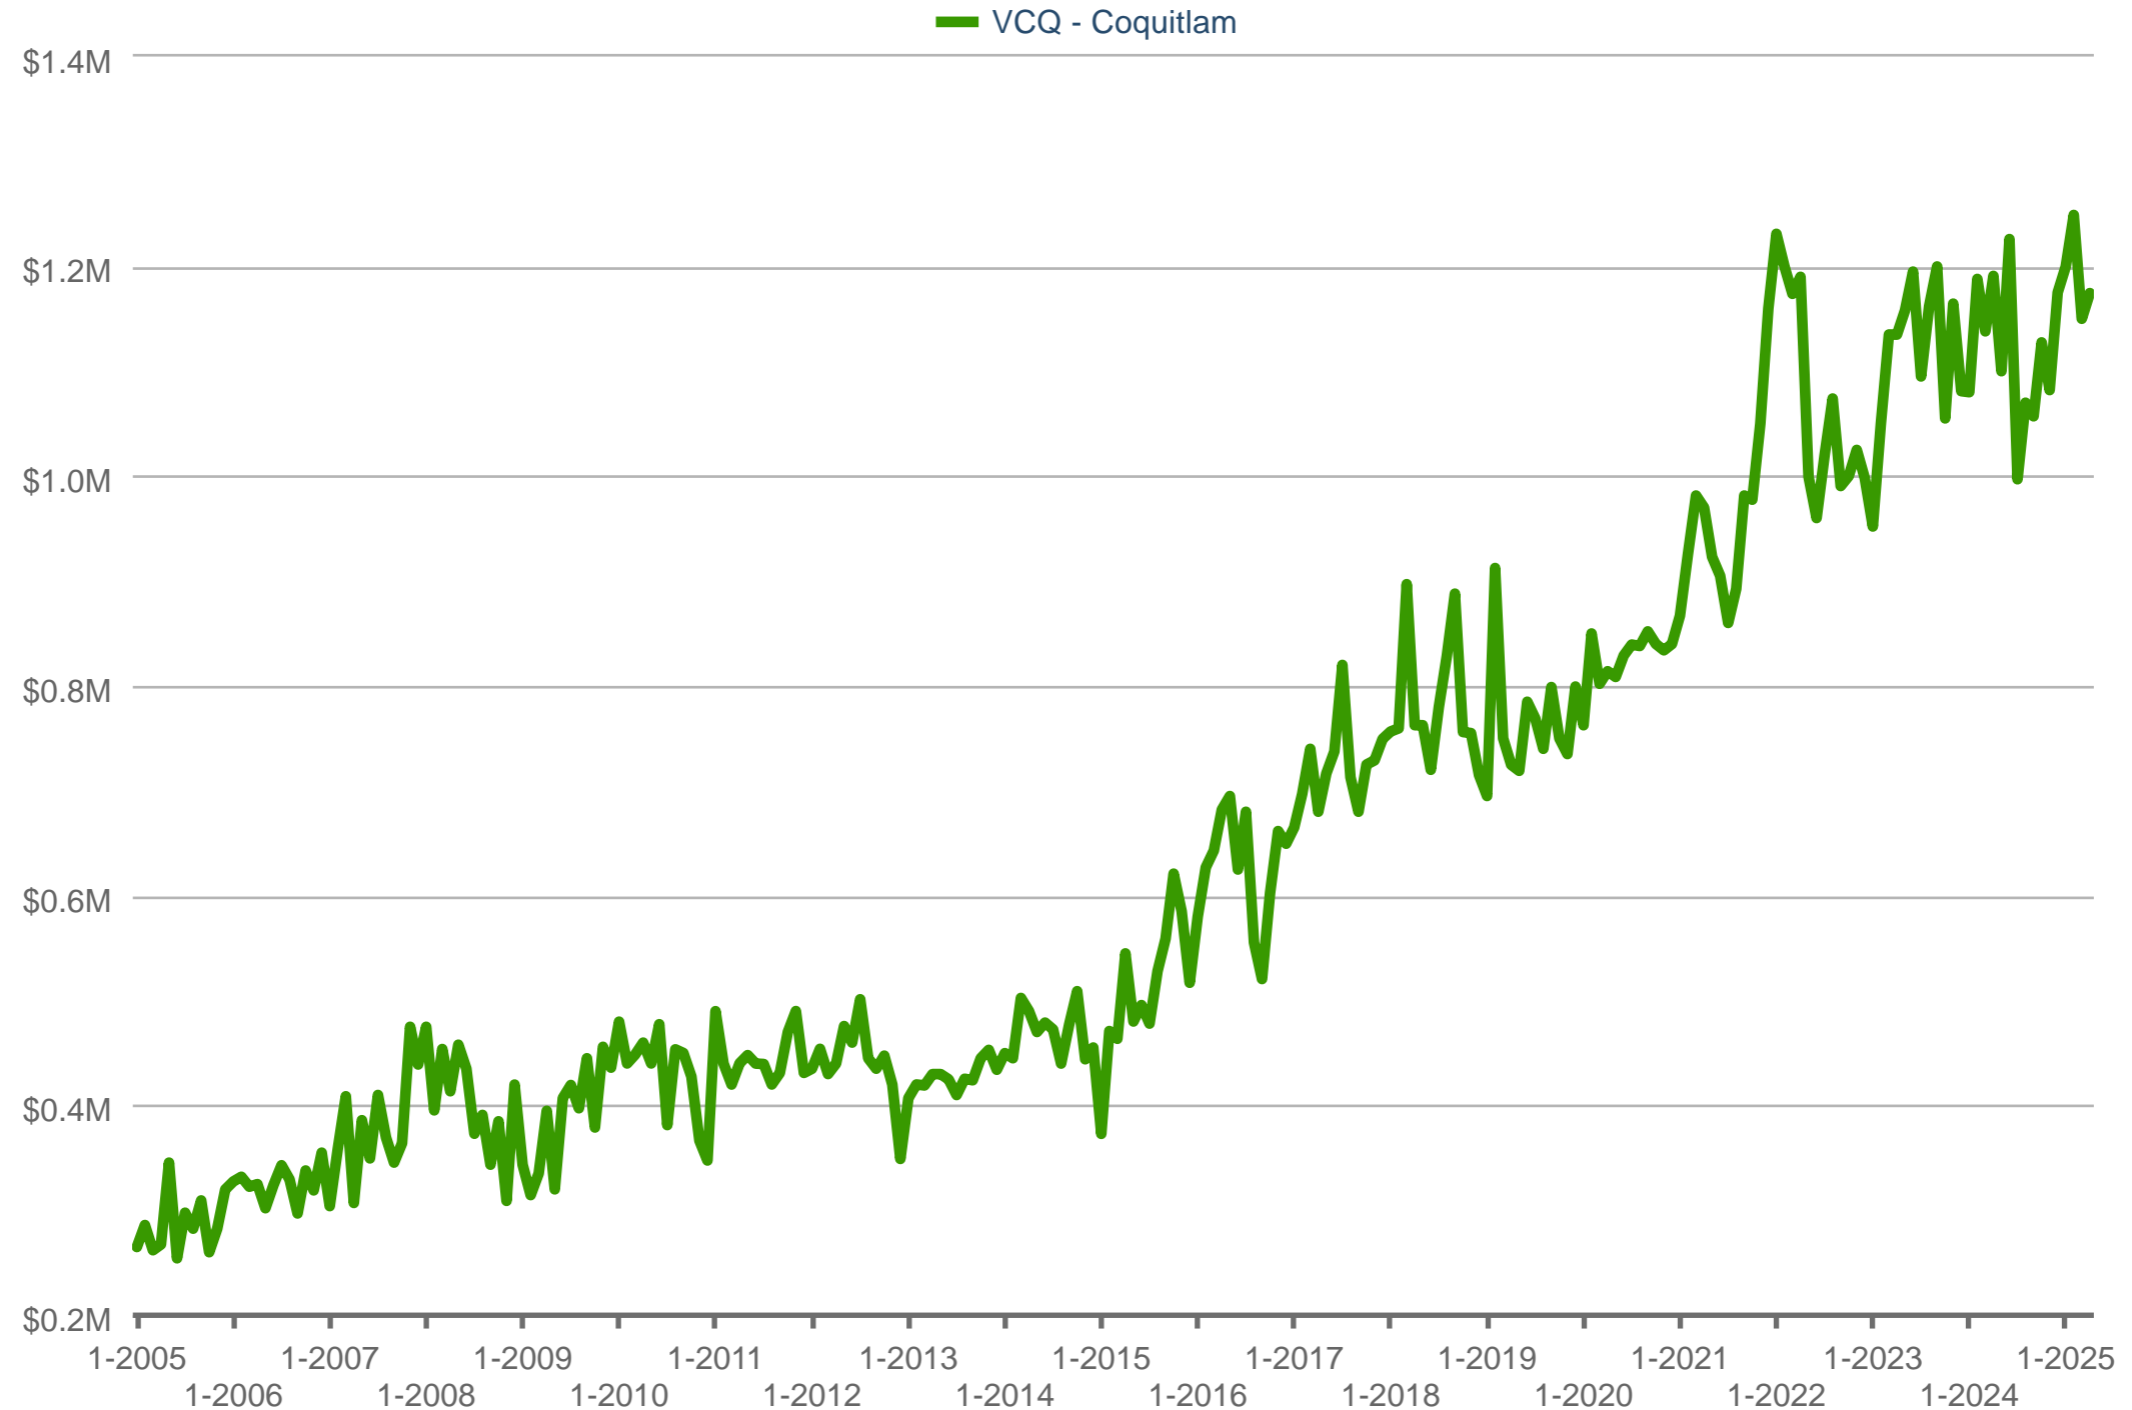

Don Pearce

Royal LePage - Brookside Realty

Office: 604-467-5000

Cell: 604-230-7917

donpearce@telus.net

www.thepearceteam.com

Median Sales Price

VCQ - Coquitlam: Townhouse

Each data point is one month of activity. Data is from May 24, 2025.