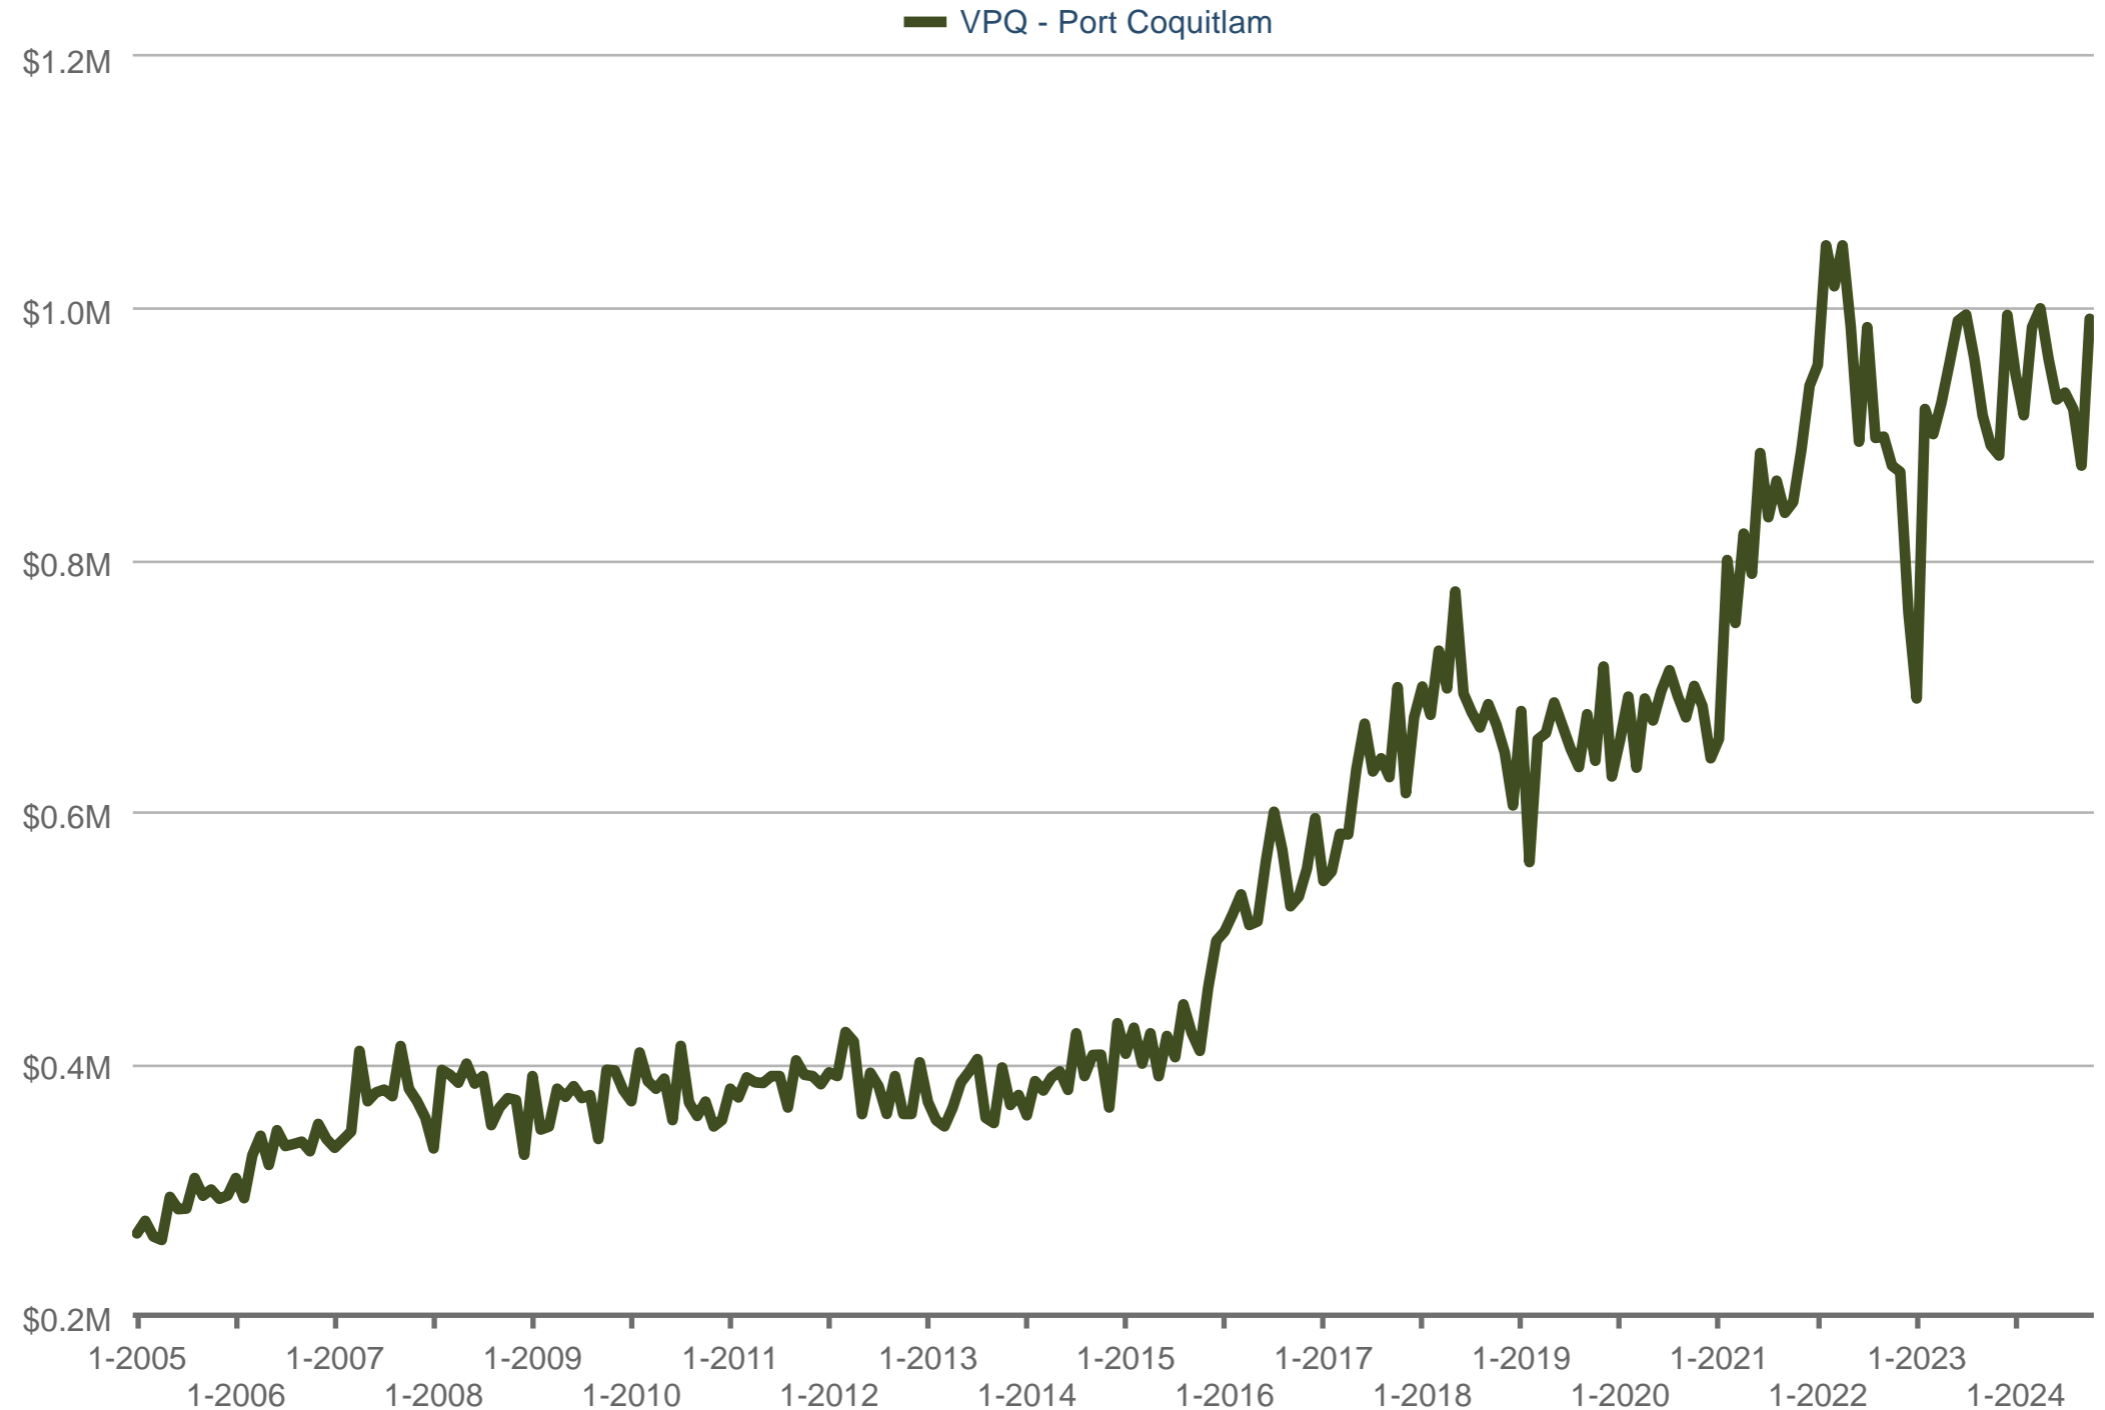

Don Pearce

Royal LePage - Brookside Realty

Office: 604-467-5000

Cell: 604-230-7917

donpearce@telus.net

www.thepearceteam.com

Median Sales Price

VPQ - Port Coquitlam: Townhouse

Each data point is one month of activity. Data is from November 4, 2024.

All data from Greater Vancouver REALTORS © 2024 ShowingTime.