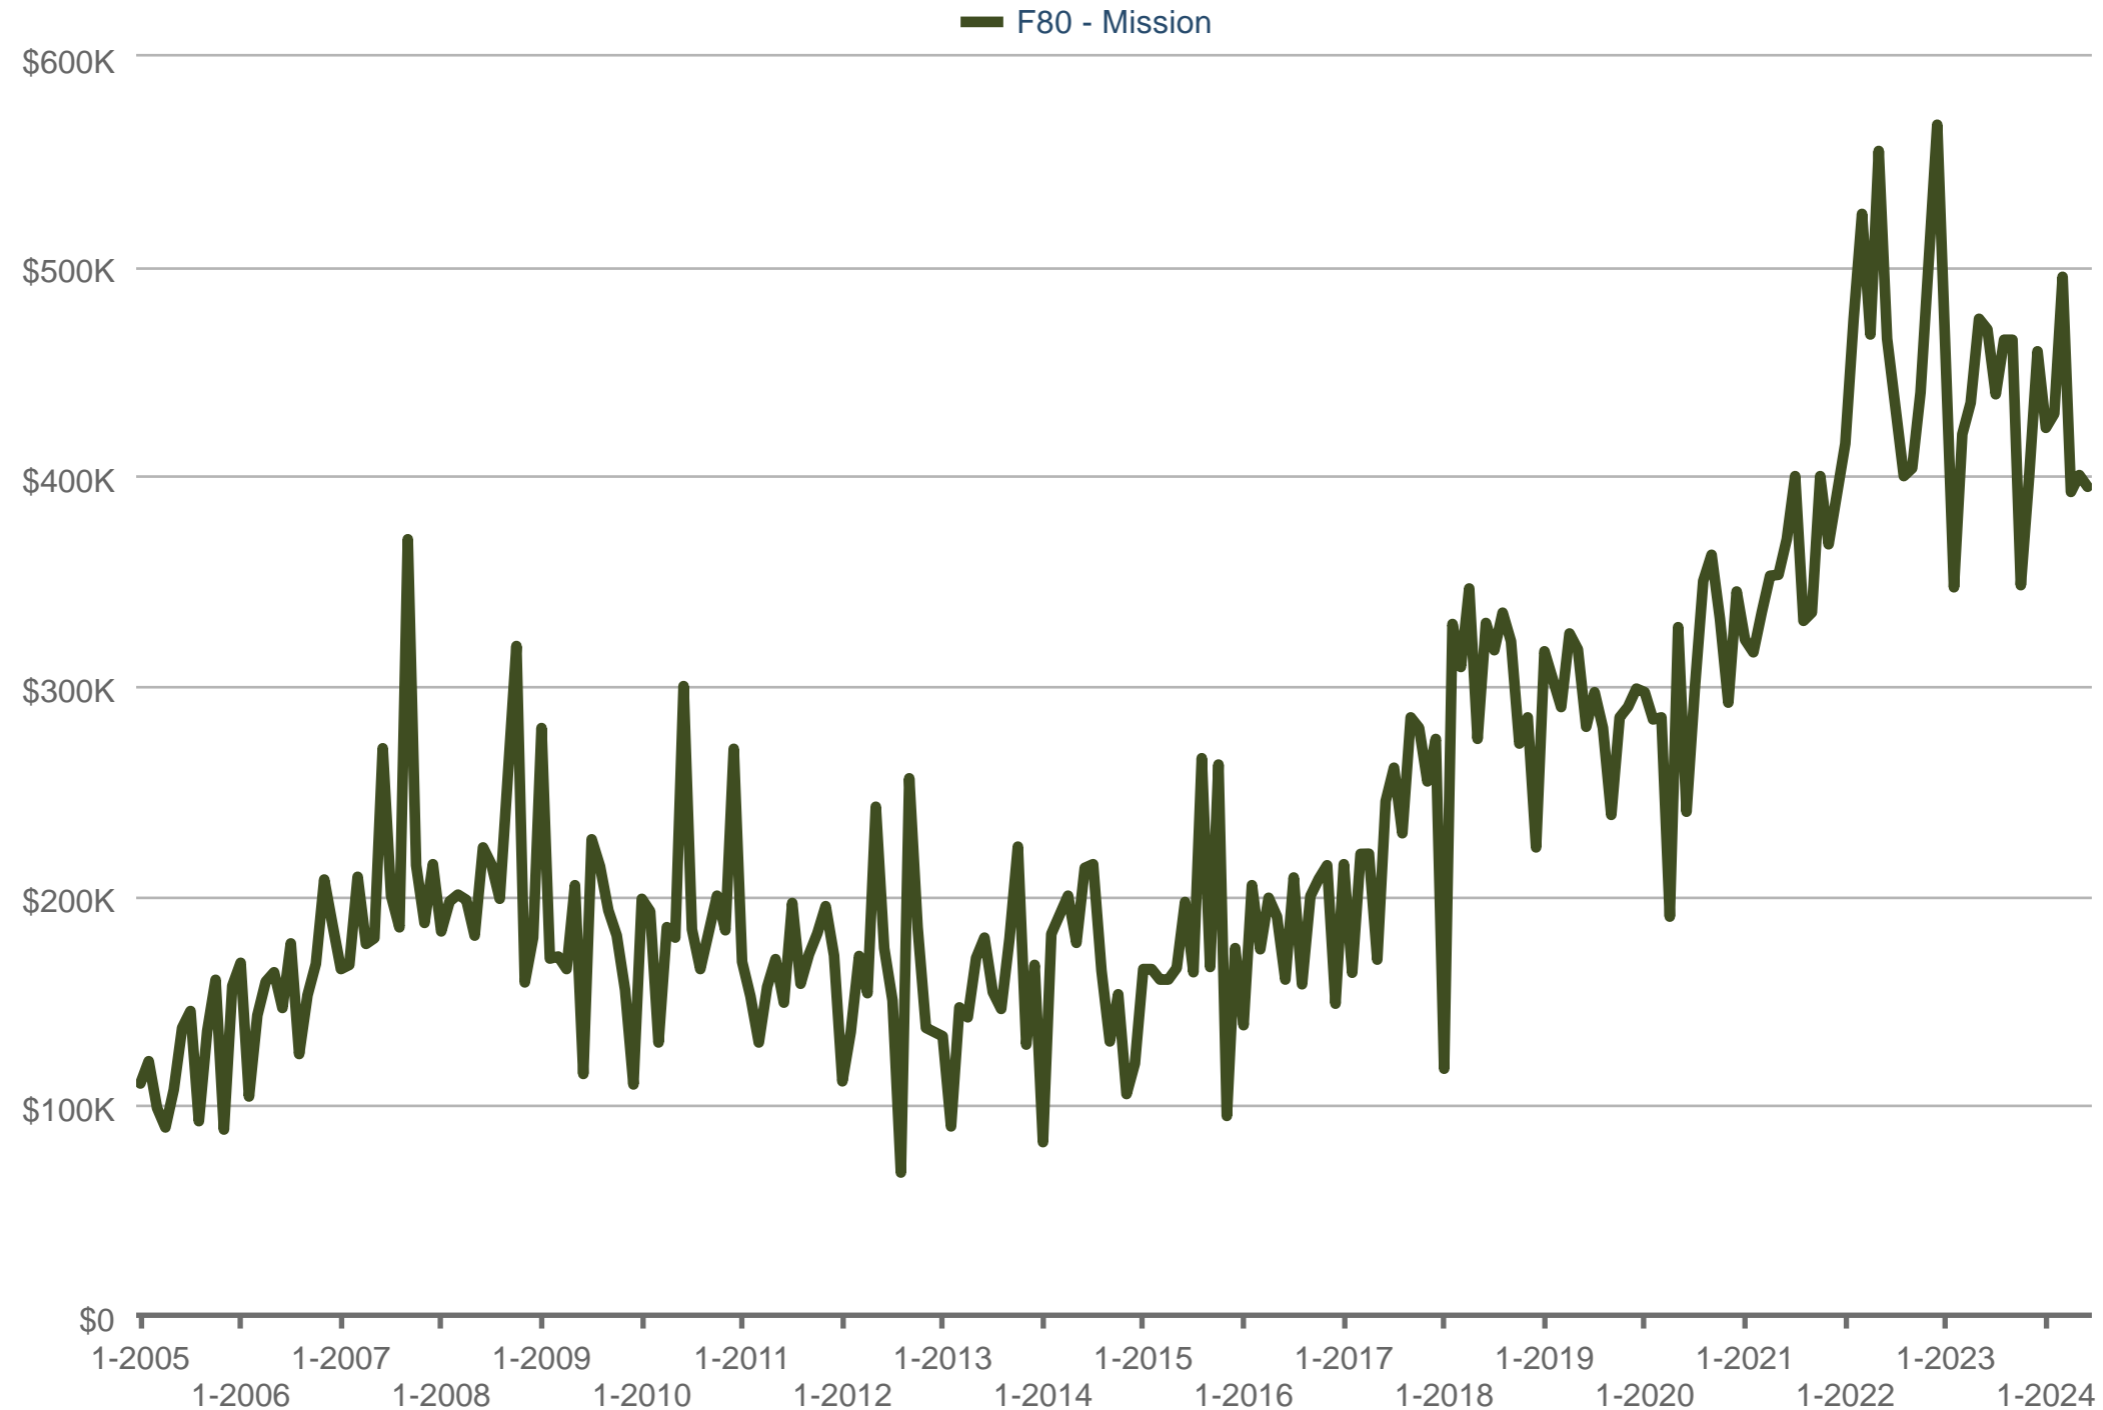

### Median Sales Price

F80 - Mission: Apartment

Each data point is one month of activity. Data is from July 14, 2024.

All data from Greater Vancouver REALTORS © 2024 ShowingTime.