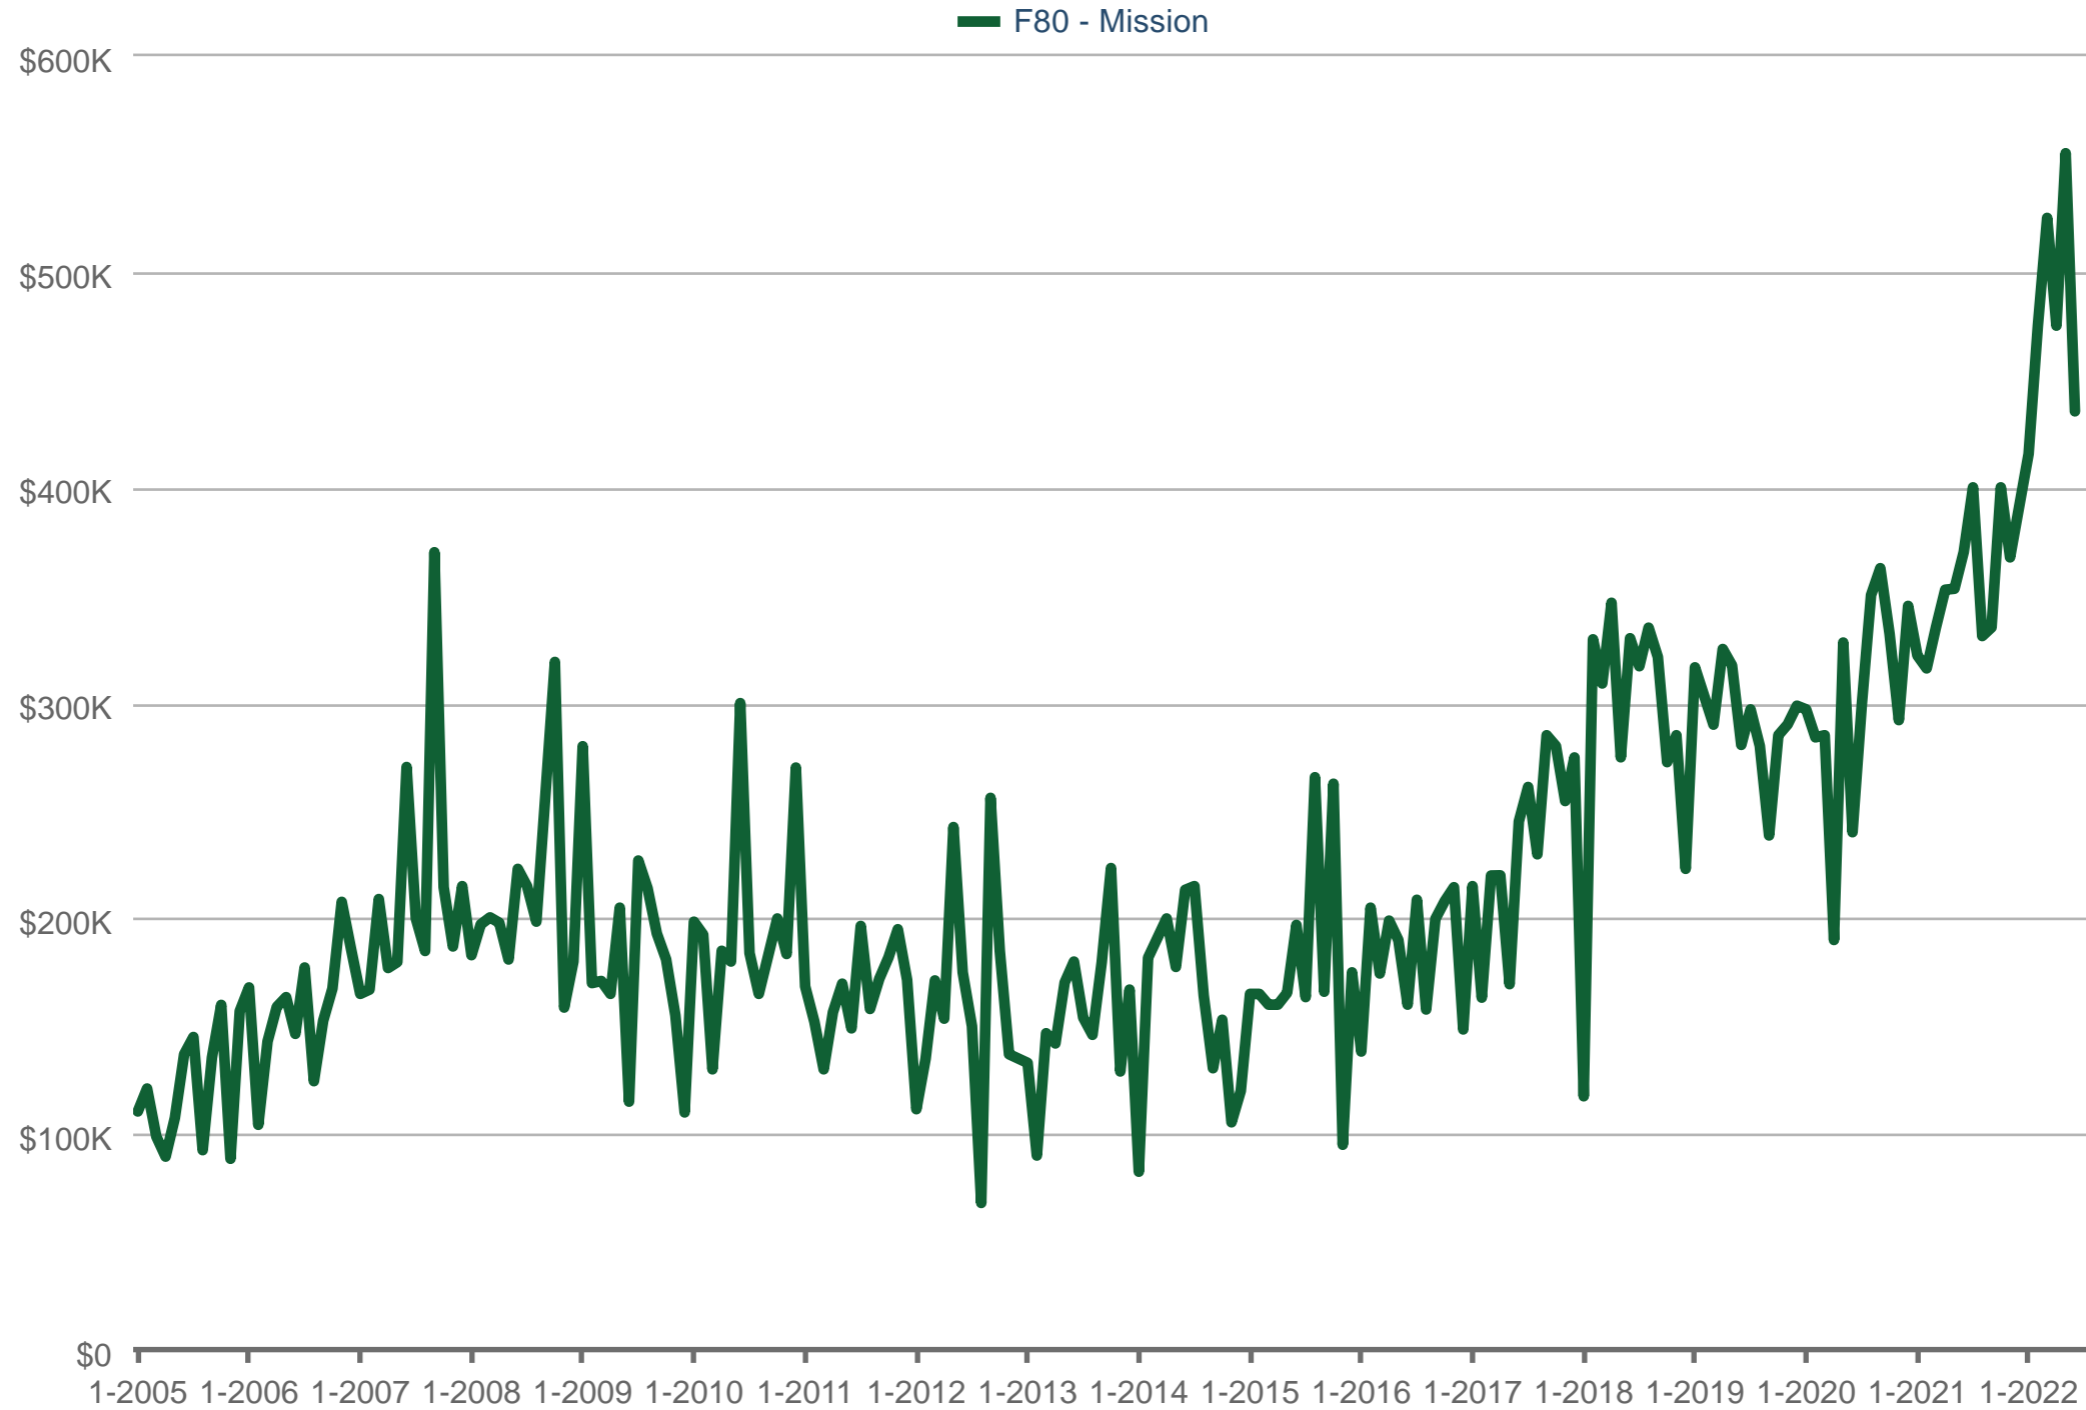

Don Pearce

Royal LePage - Brookside Realty

Office: 604-467-5000
Cell: 604-230-7917
donpearce@telus.net
www.thepearceteam.com

Median Sales Price

F80 - Mission: Apartment

Each data point is one month of activity. Data is from August 8, 2022.