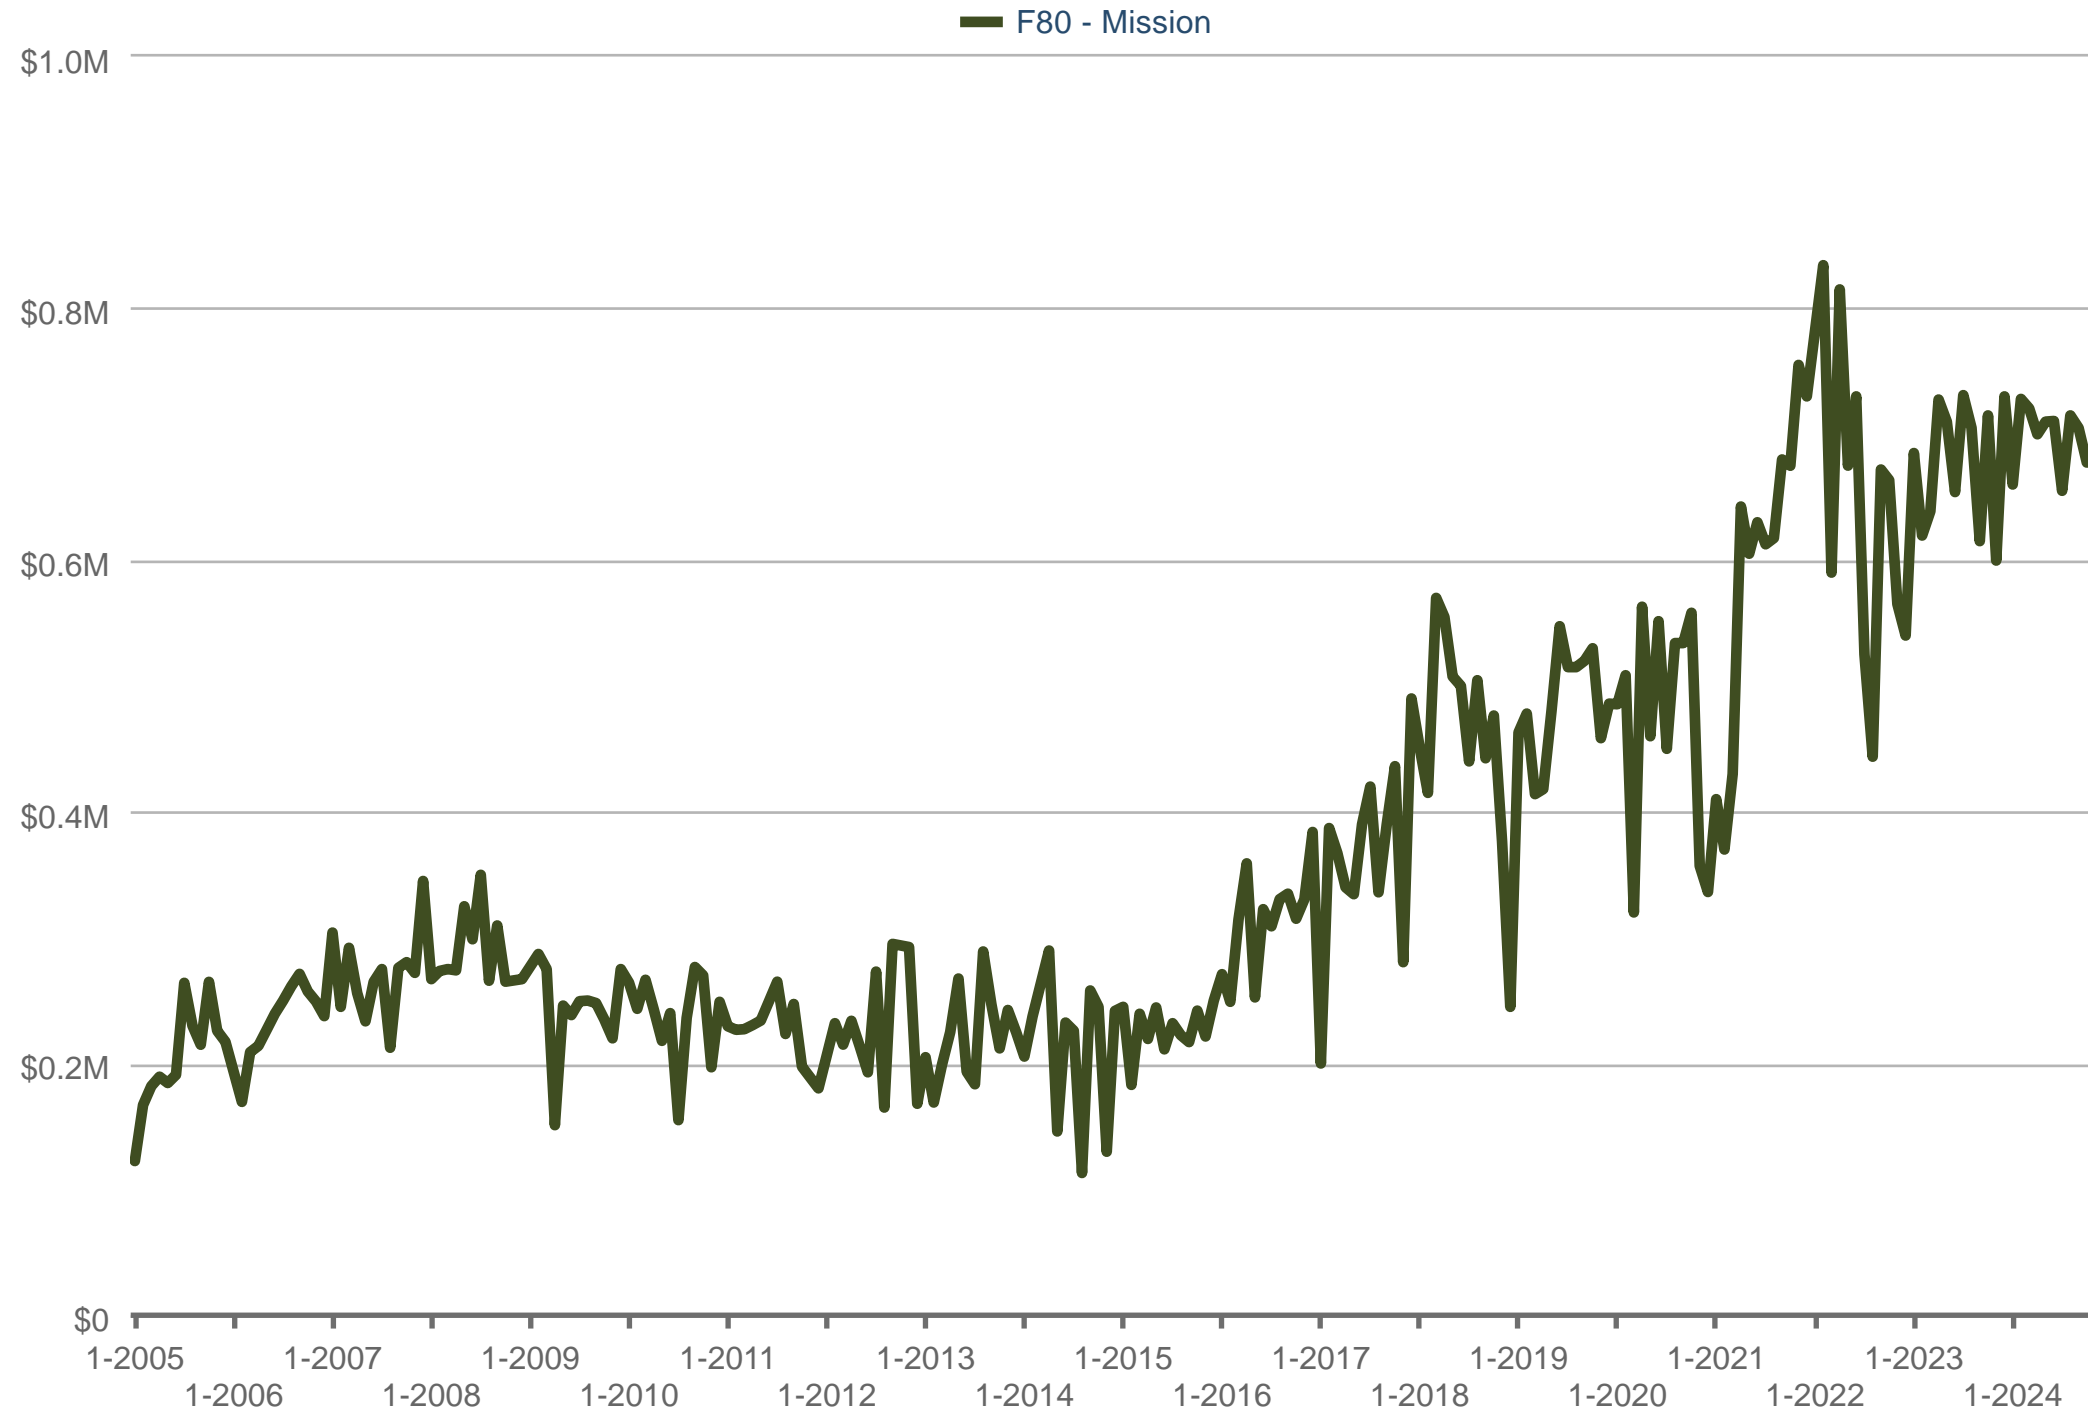

Don Pearce

Royal LePage - Brookside Realty

Office: 604-467-5000

Cell: 604-230-7917

donpearce@telus.net

www.thepearceteam.com

Median Sales Price

F80 - Mission: Townhouse

Each data point is one month of activity. Data is from November 4, 2024.

All data from Greater Vancouver REALTORS © 2024 ShowingTime.