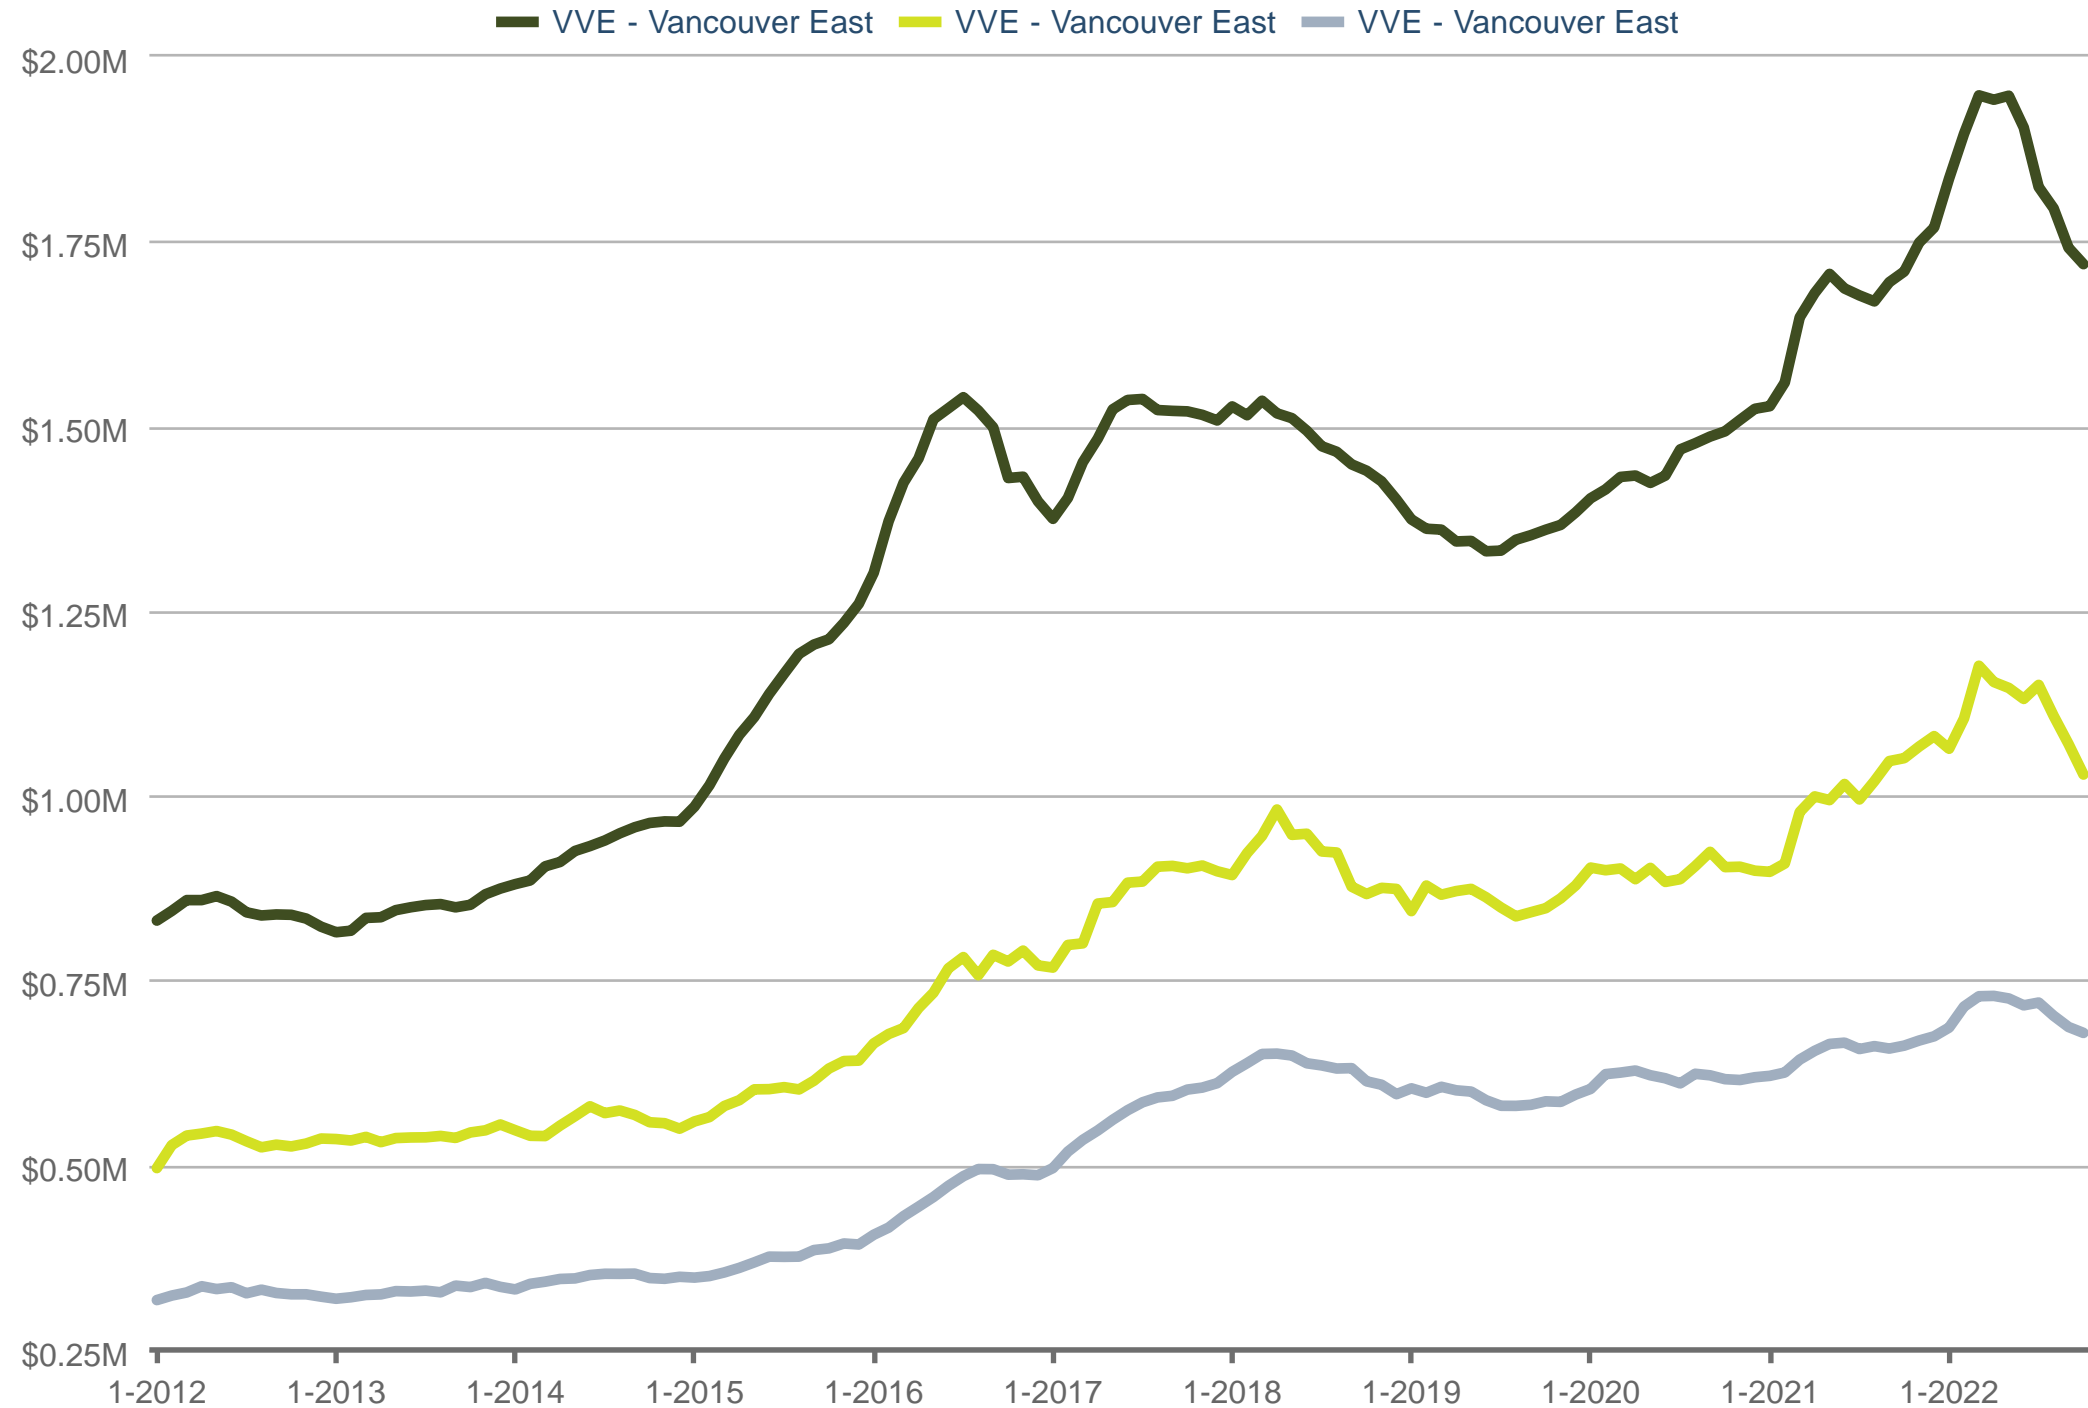

Kristi Holz PREC*
Stilhavn Real Estate Services

Office: 778-387-7371

Cell: 778-387-7371

Kristi@RealEstateVancity.ca

www.RealEstateVancity.ca

MLS® HPI Price

VVE - Vancouver East: Detached (All) | VVE - Vancouver East: Townhouse | VVE - Vancouver East: Apartment

Each data point is one month of activity. Data is from November 13, 2022.

All data from Greater Vancouver REALTORS © 2024 ShowingTime.