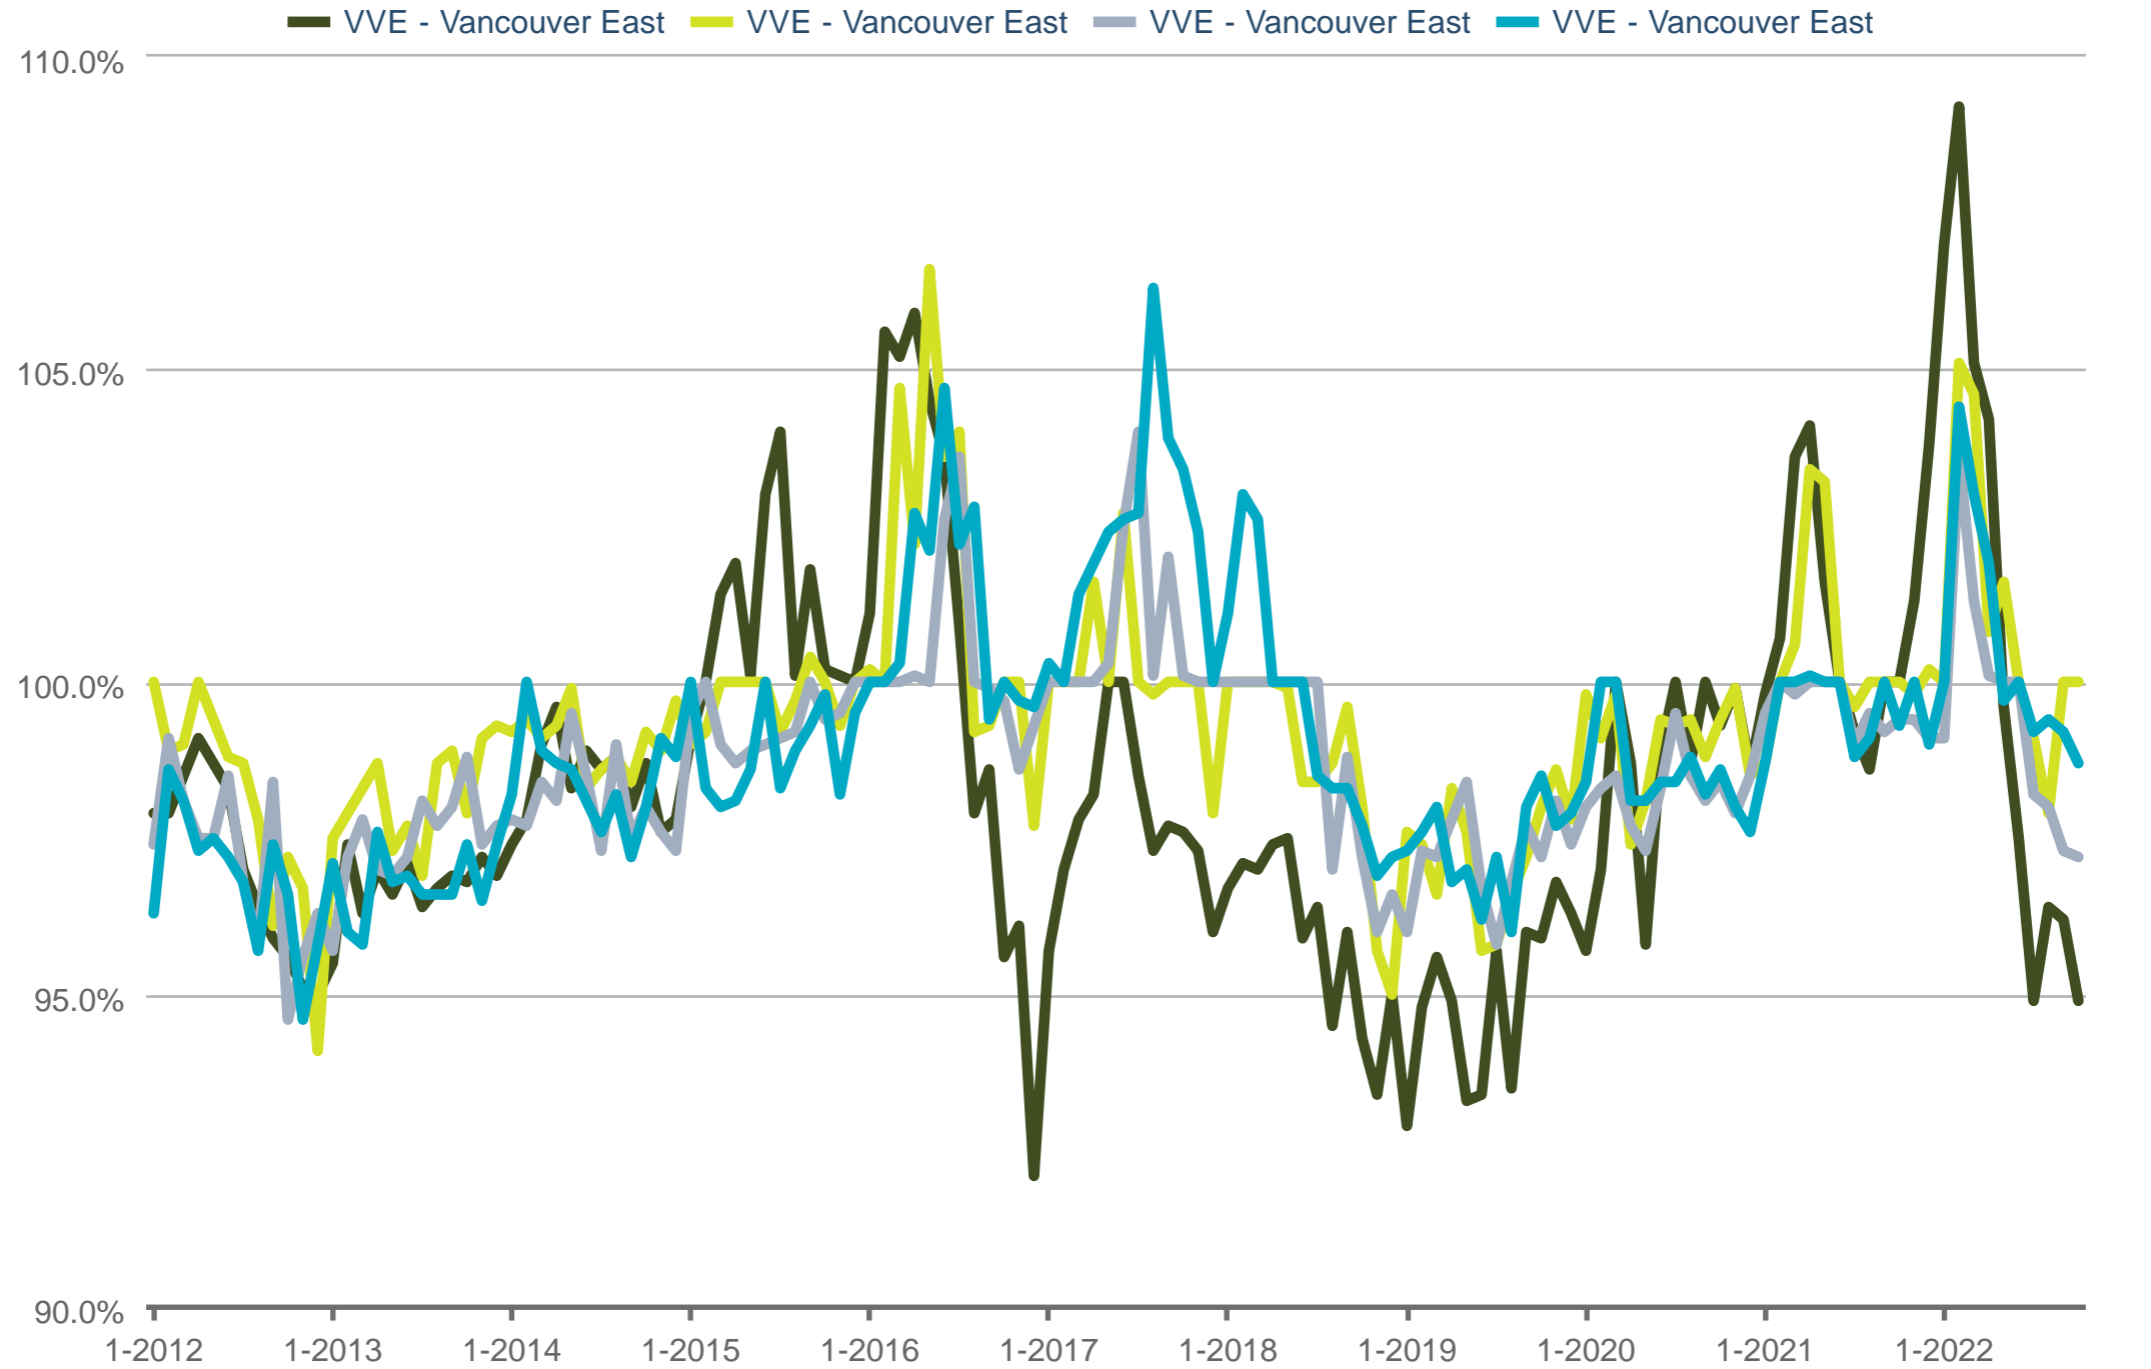

### Median Percent of Original Price

VVE - Vancouver East: Detached (All) | VVE - Vancouver East: Townhouse | VVE - Vancouver East: 2 Bedrooms, Apartment | VVE - Vancouver East: 1 Bedroom or Fewer, Apartment

Each data point is one month of activity. Data is from November 13, 2022.

All data from Greater Vancouver REALTORS © 2024 ShowingTime.