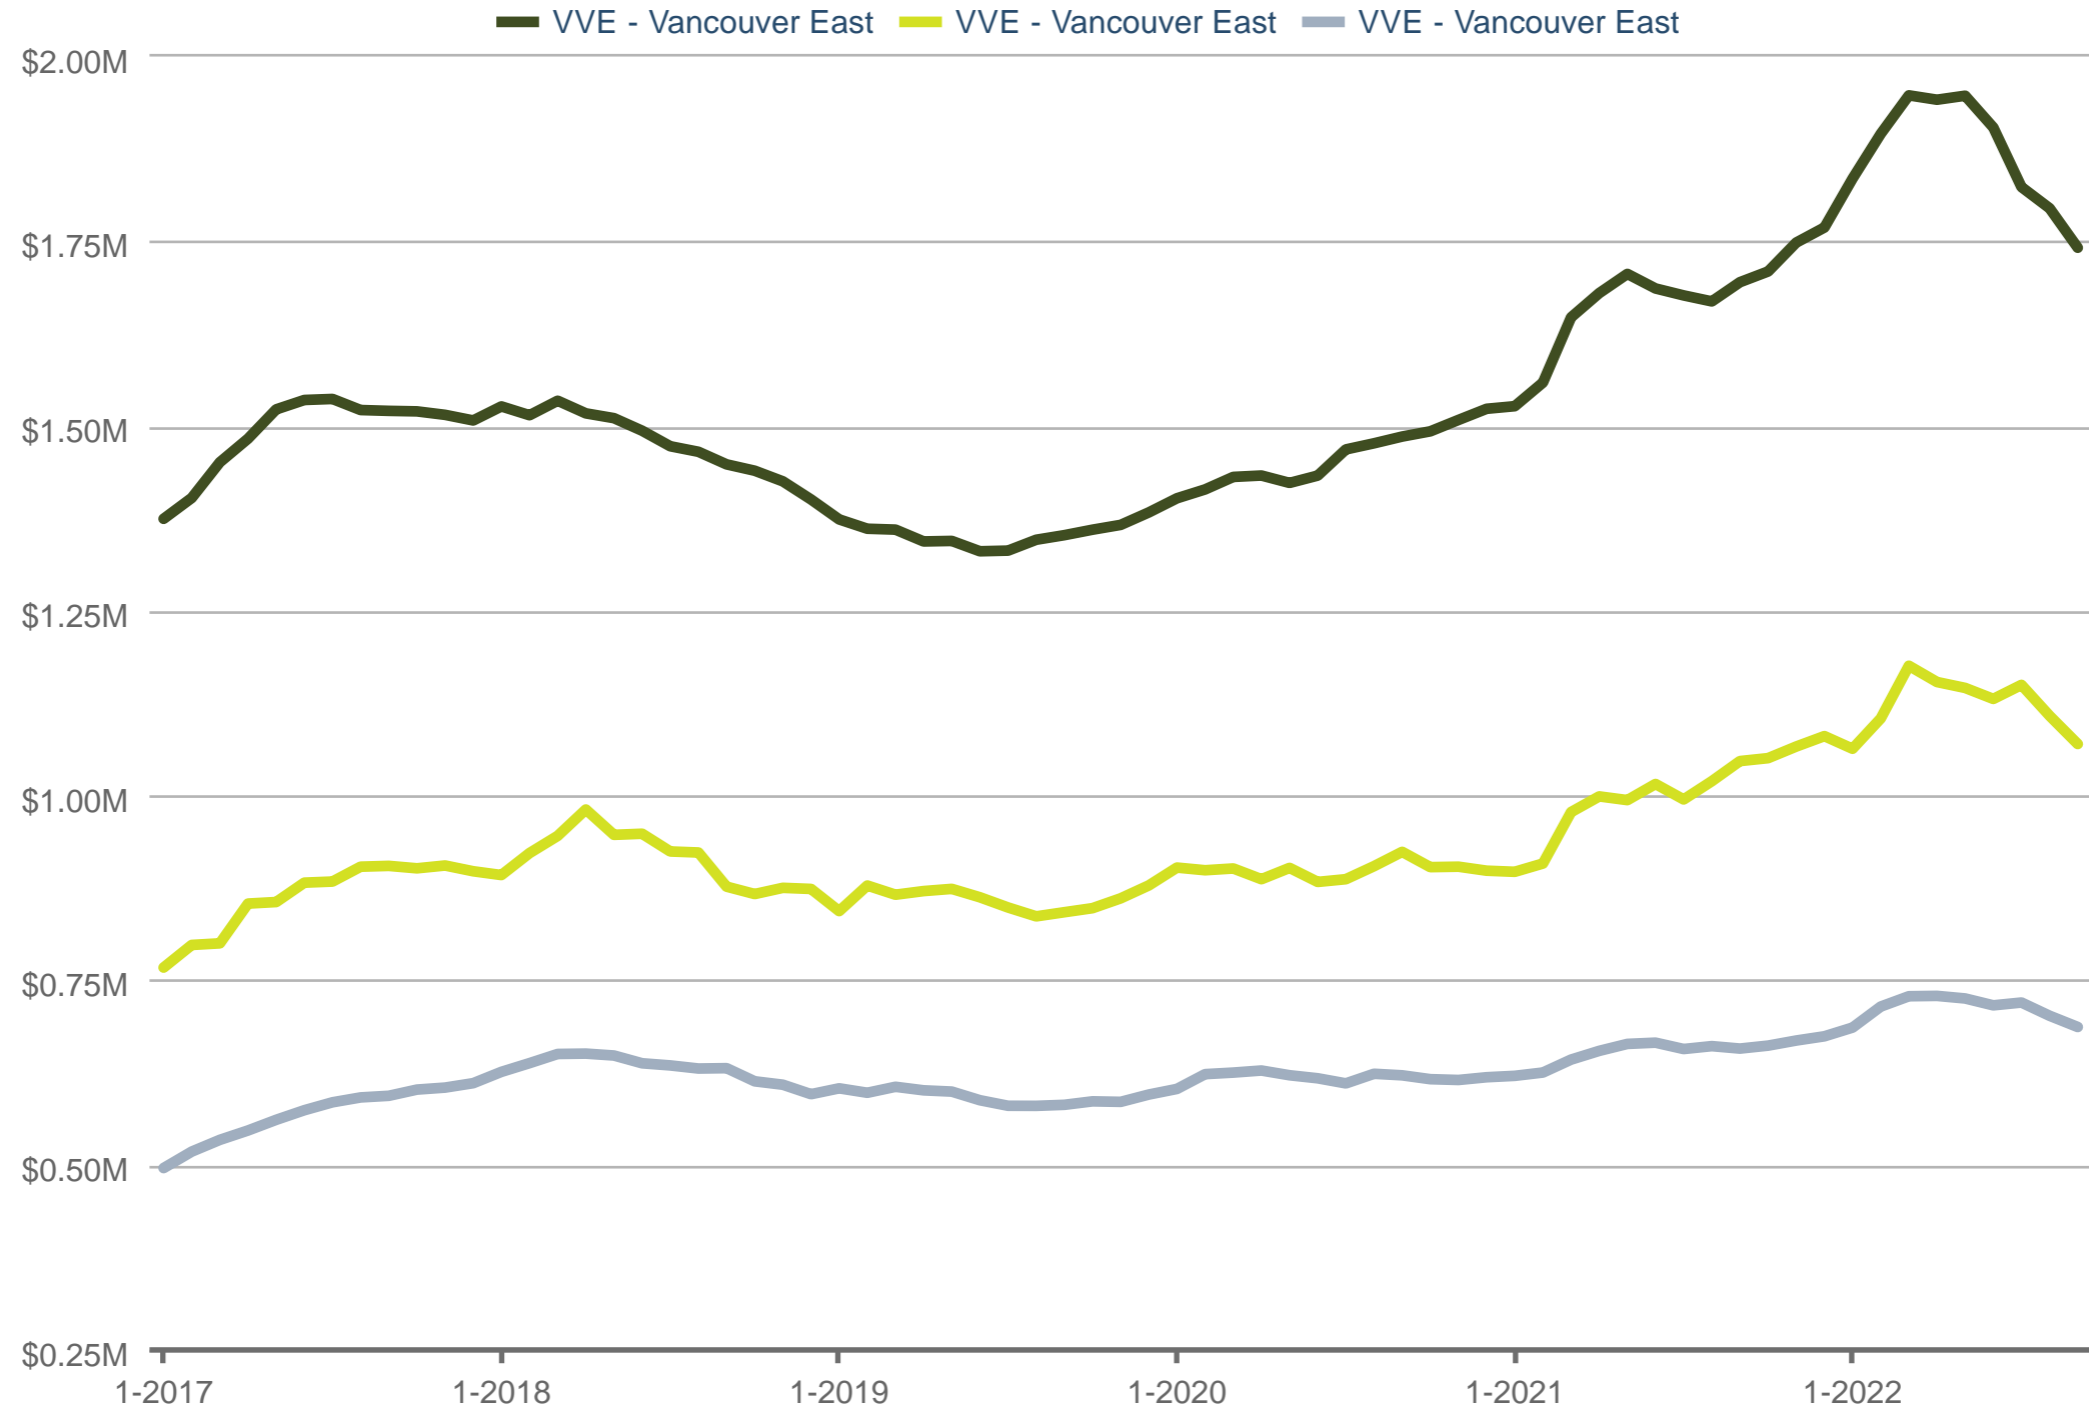

Kristi Holz PREC*
Stilhavn Real Estate Services

Office: 778-387-7371
Cell: 778-387-7371
Kristi@RealEstateVancity.ca
www.RealEstateVancity.ca

MLS® HPI Price

VVE - Vancouver East: Detached (All) | VVE - Vancouver East: Townhouse | VVE - Vancouver East: Apartment

Each data point is one month of activity. Data is from October 7, 2022.

All data from Greater Vancouver REALTORS © 2024 ShowingTime.