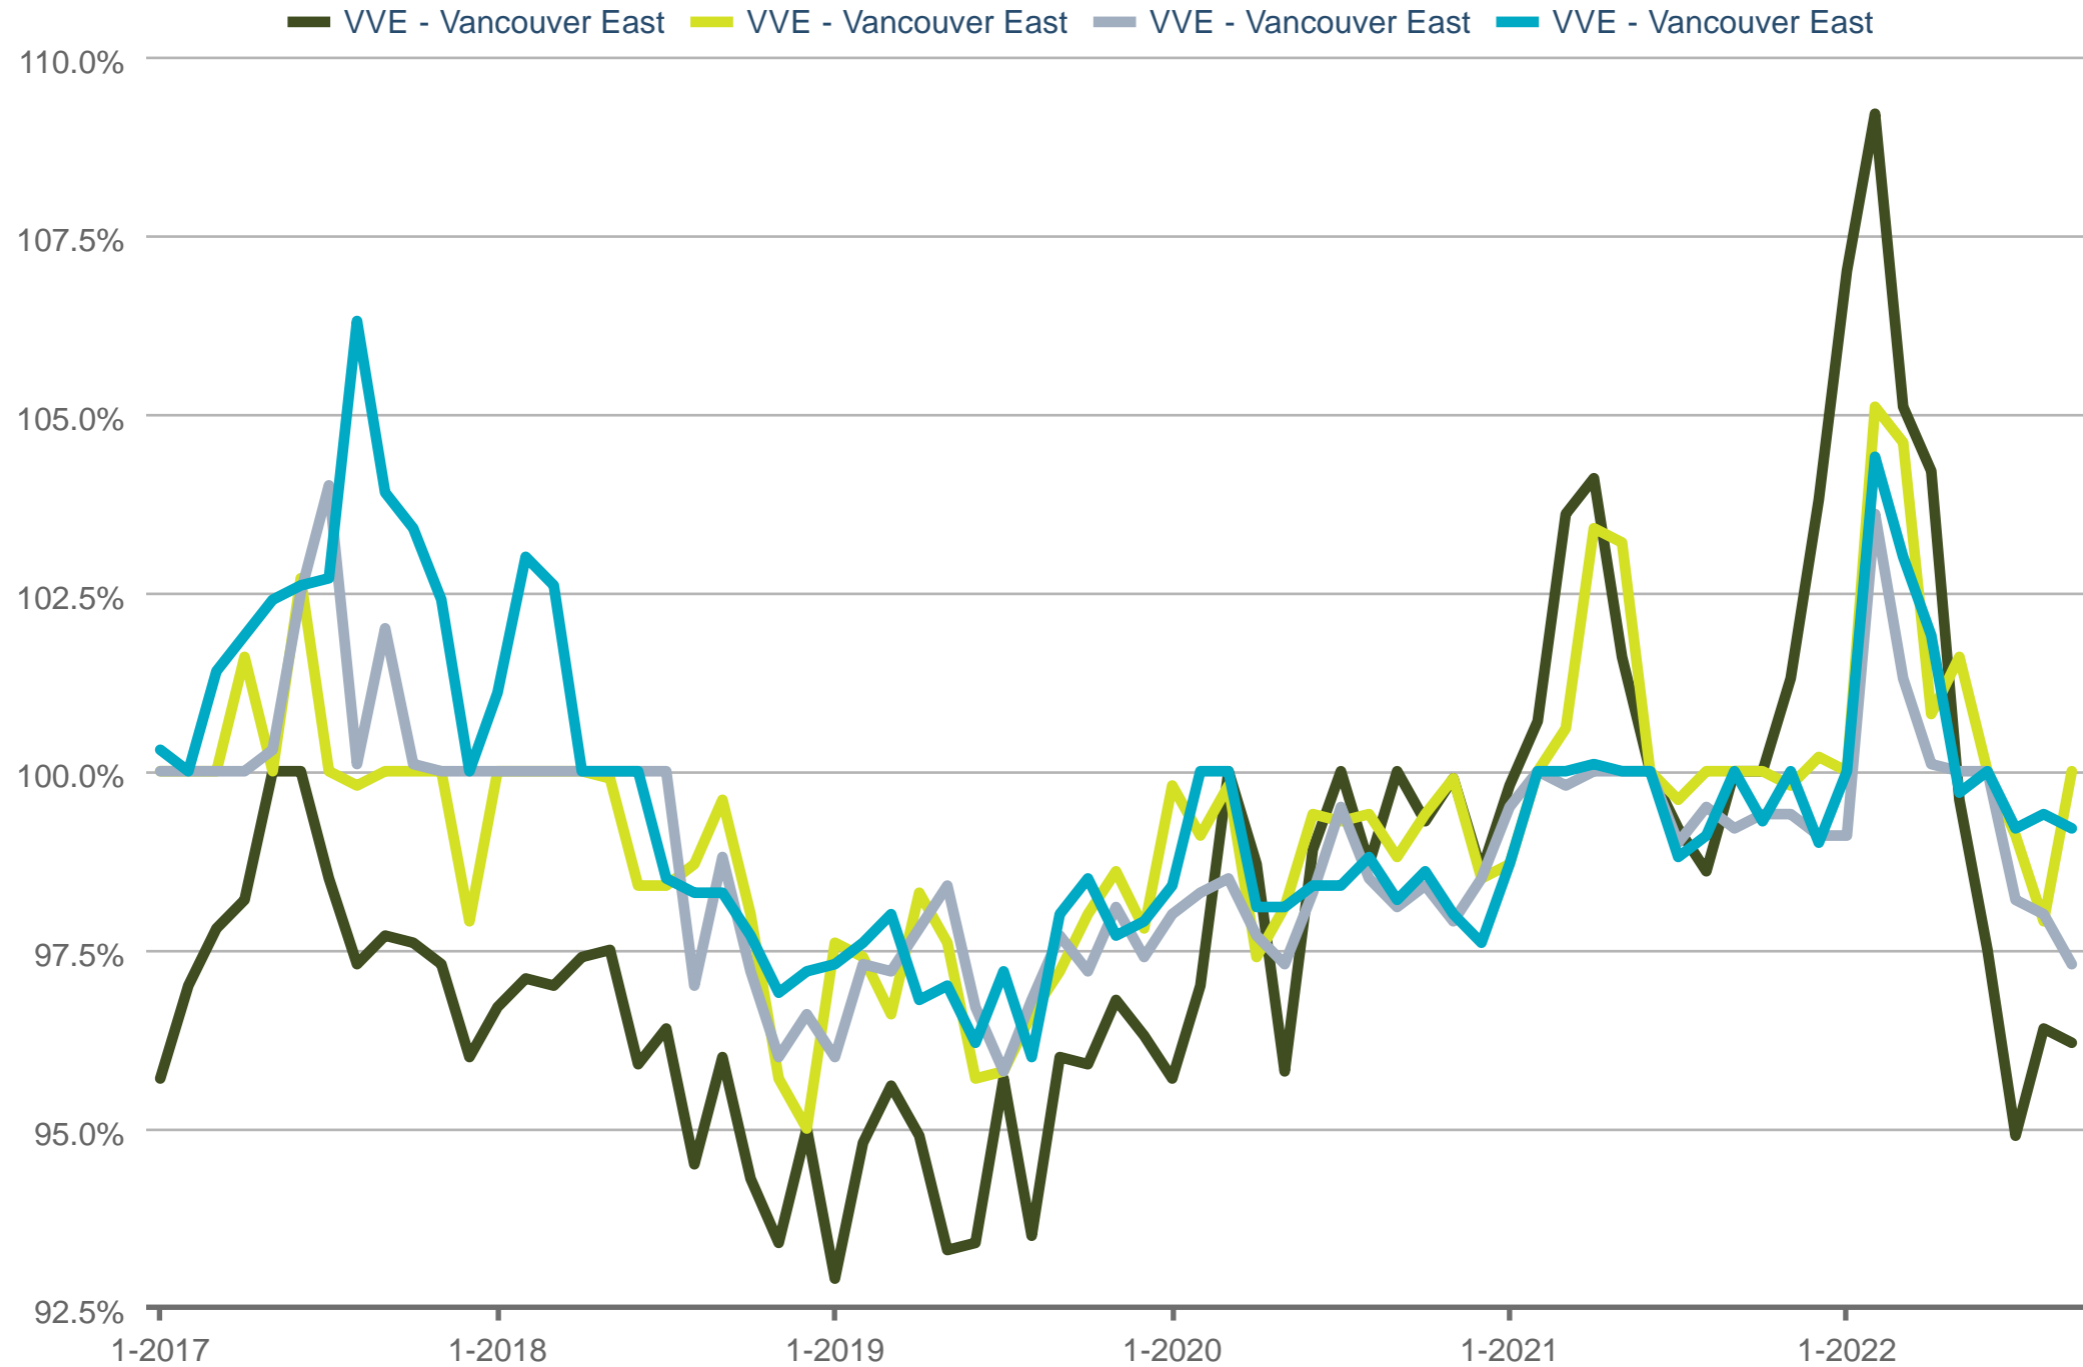

Kristi Holz PREC*
 Stilhavn Real Estate Services

Office: 778-387-7371
 Cell: 778-387-7371
Kristi@RealEstateVancity.ca
www.RealEstateVancity.ca

Median Percent of Original Price

VVE - Vancouver East: Detached (All) | VVE - Vancouver East: Townhouse | VVE - Vancouver East: 2 Bedrooms, Apartment | VVE - Vancouver East: 1 Bedroom or Fewer, Apartment

Each data point is one month of activity. Data is from October 7, 2022.