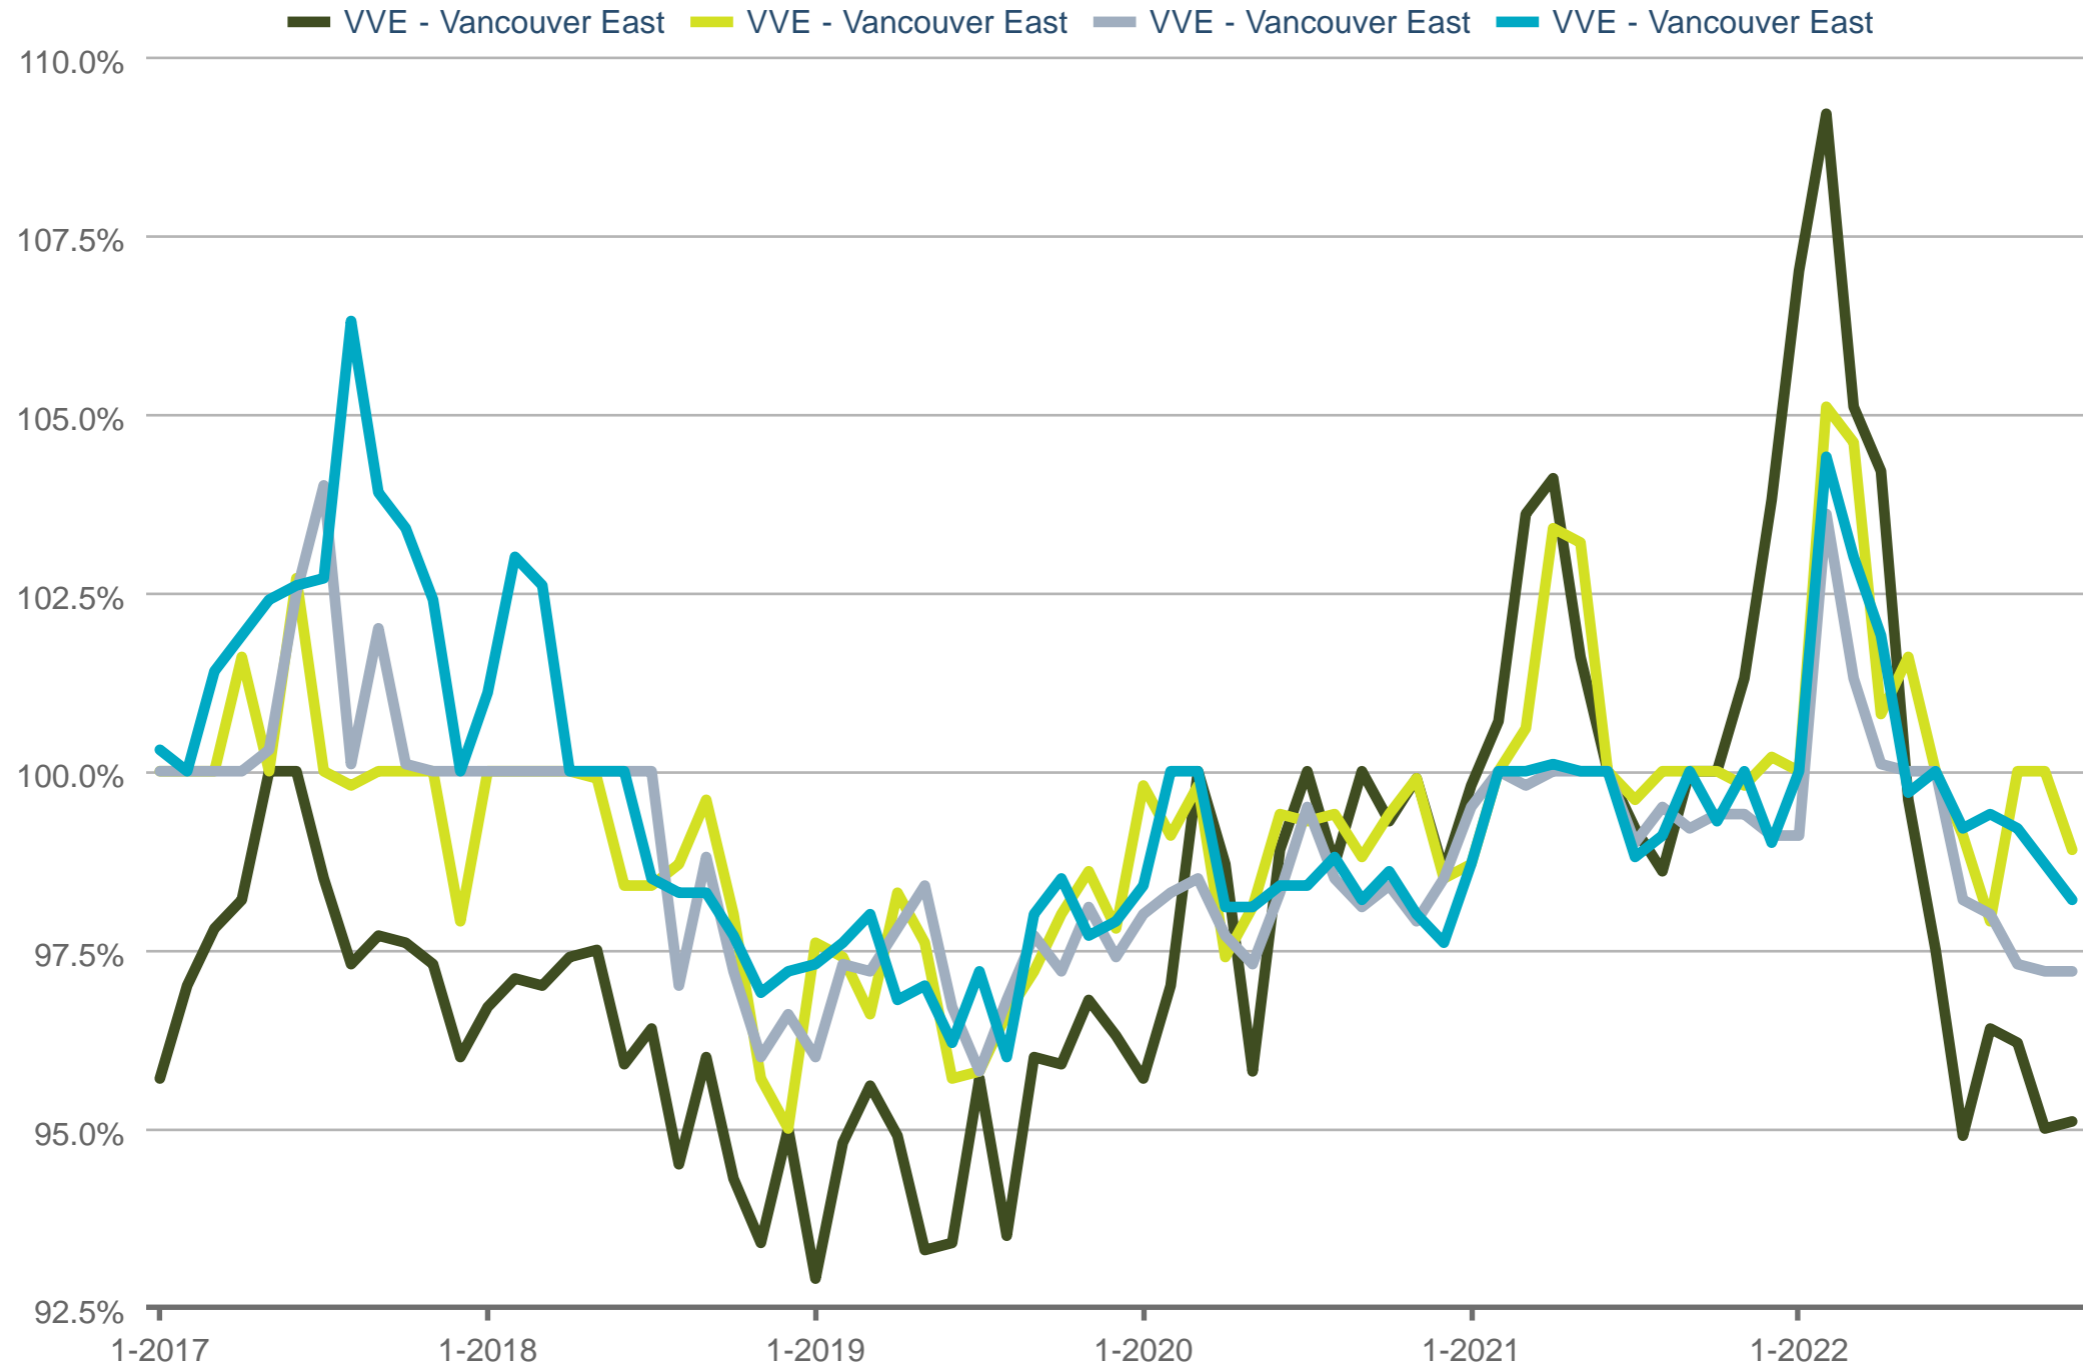

Kristi Holz PREC*
 Stilhavn Real Estate Services

Office: 778-387-7371
 Cell: 778-387-7371
Kristi@RealEstateVancity.ca
www.RealEstateVancity.ca

Median Percent of Original Price

VVE - Vancouver East: Detached (All) | VVE - Vancouver East: Townhouse | VVE - Vancouver East: 2 Bedrooms, Apartment | VVE - Vancouver East: 1 Bedroom or Fewer, Apartment

Each data point is one month of activity. Data is from December 12, 2022.

All data from Greater Vancouver REALTORS © 2024 ShowingTime.