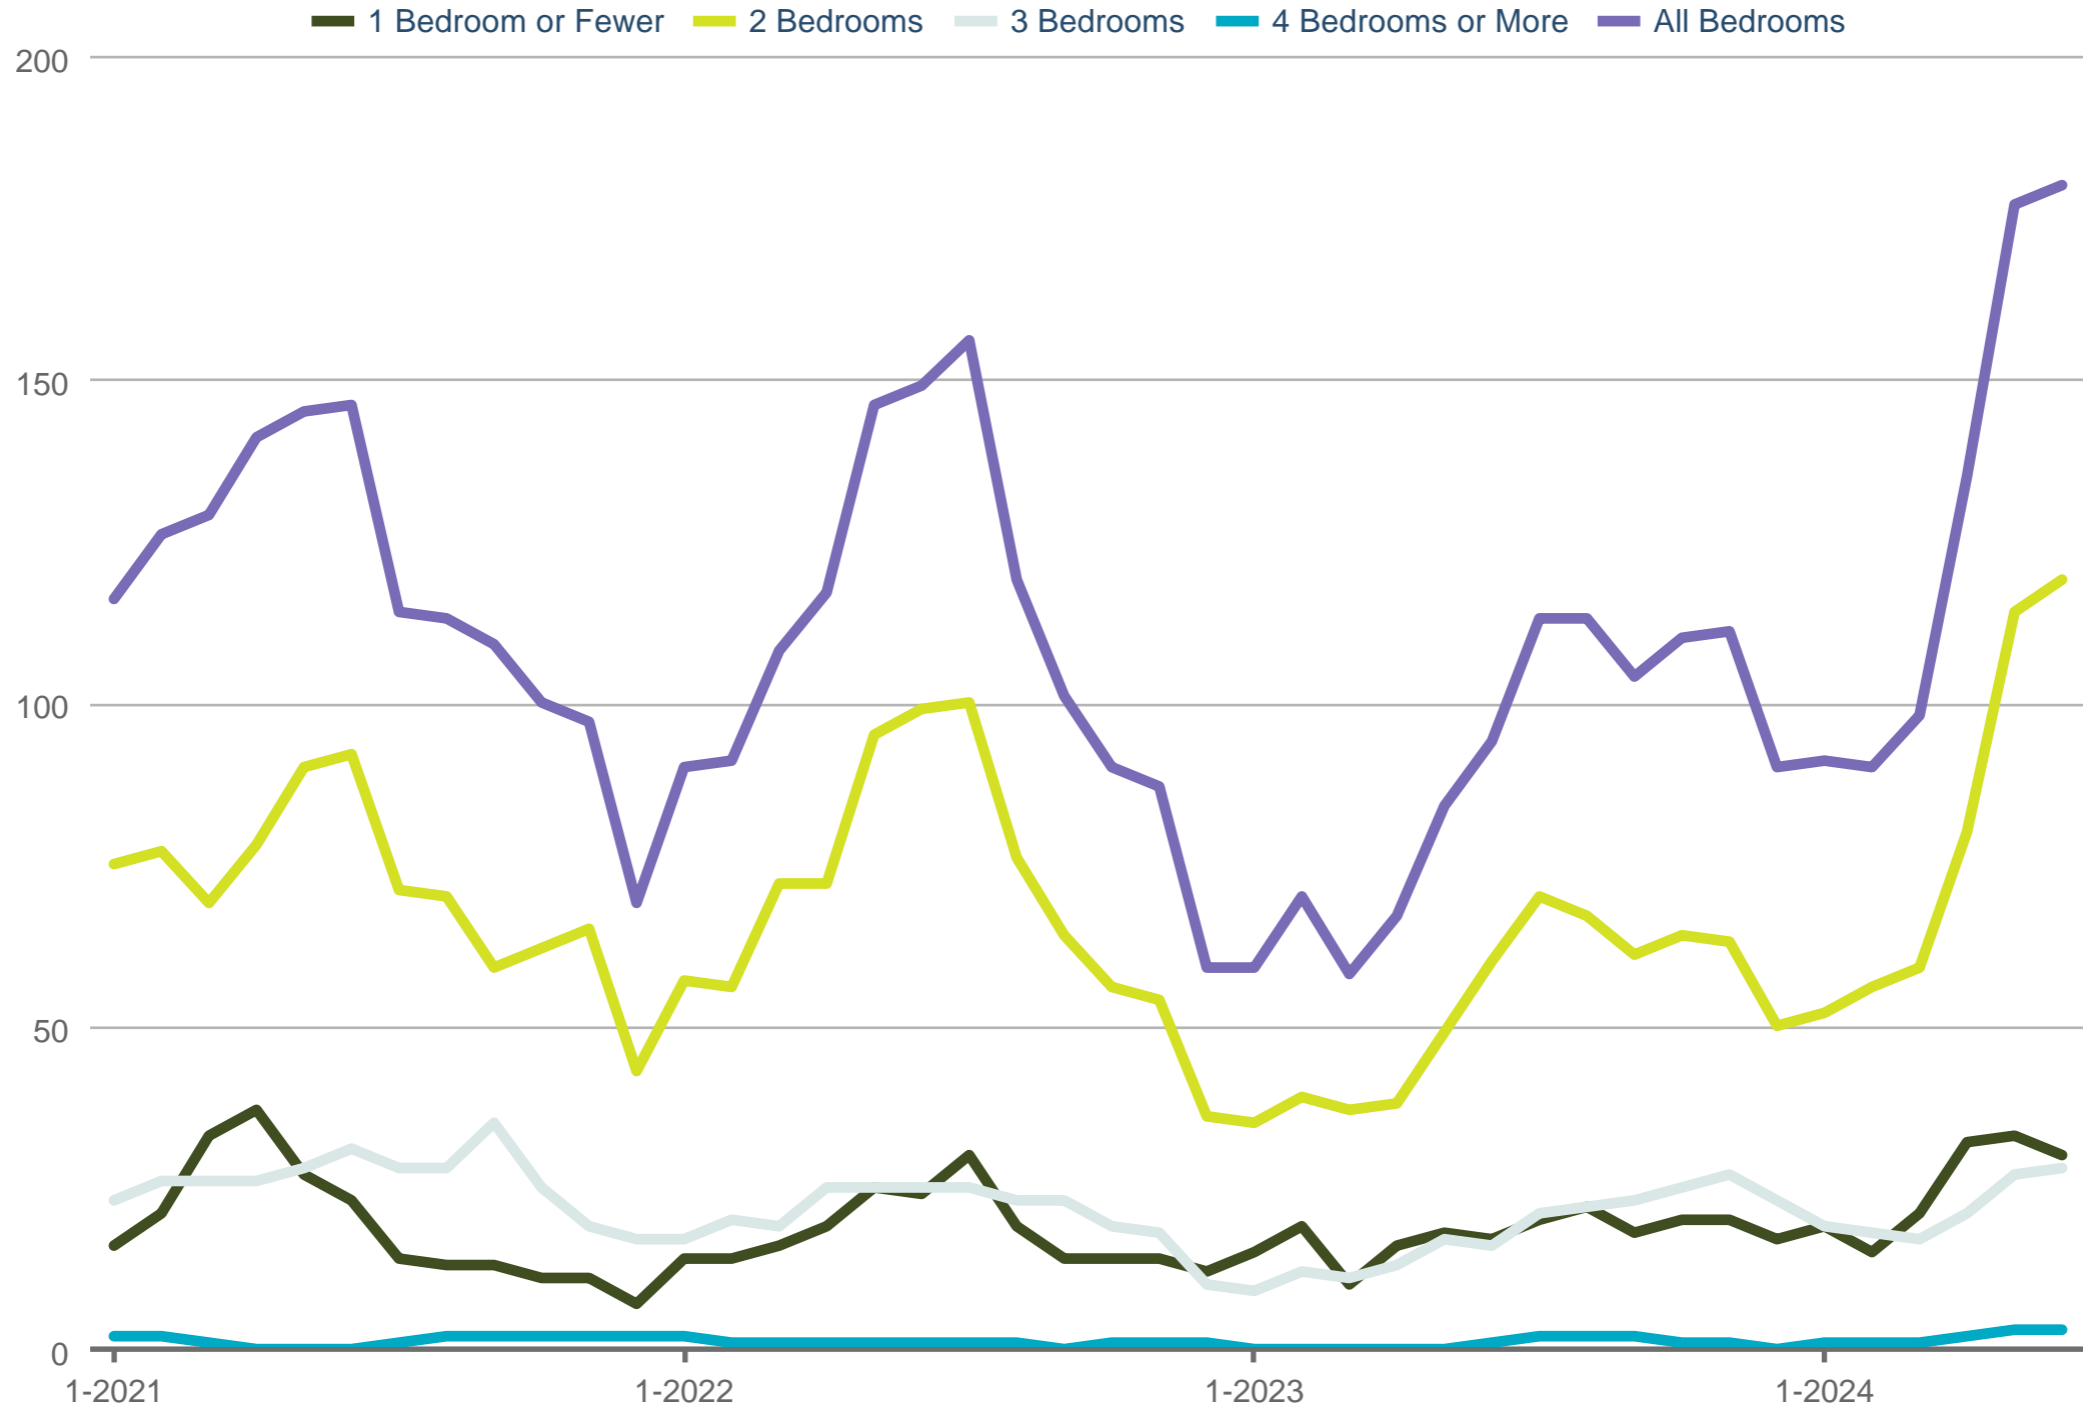

Total Inventory - By Bedrooms

VVWUL - University VW: Apartment

Each data point is one month of activity. Data is from July 14, 2024.