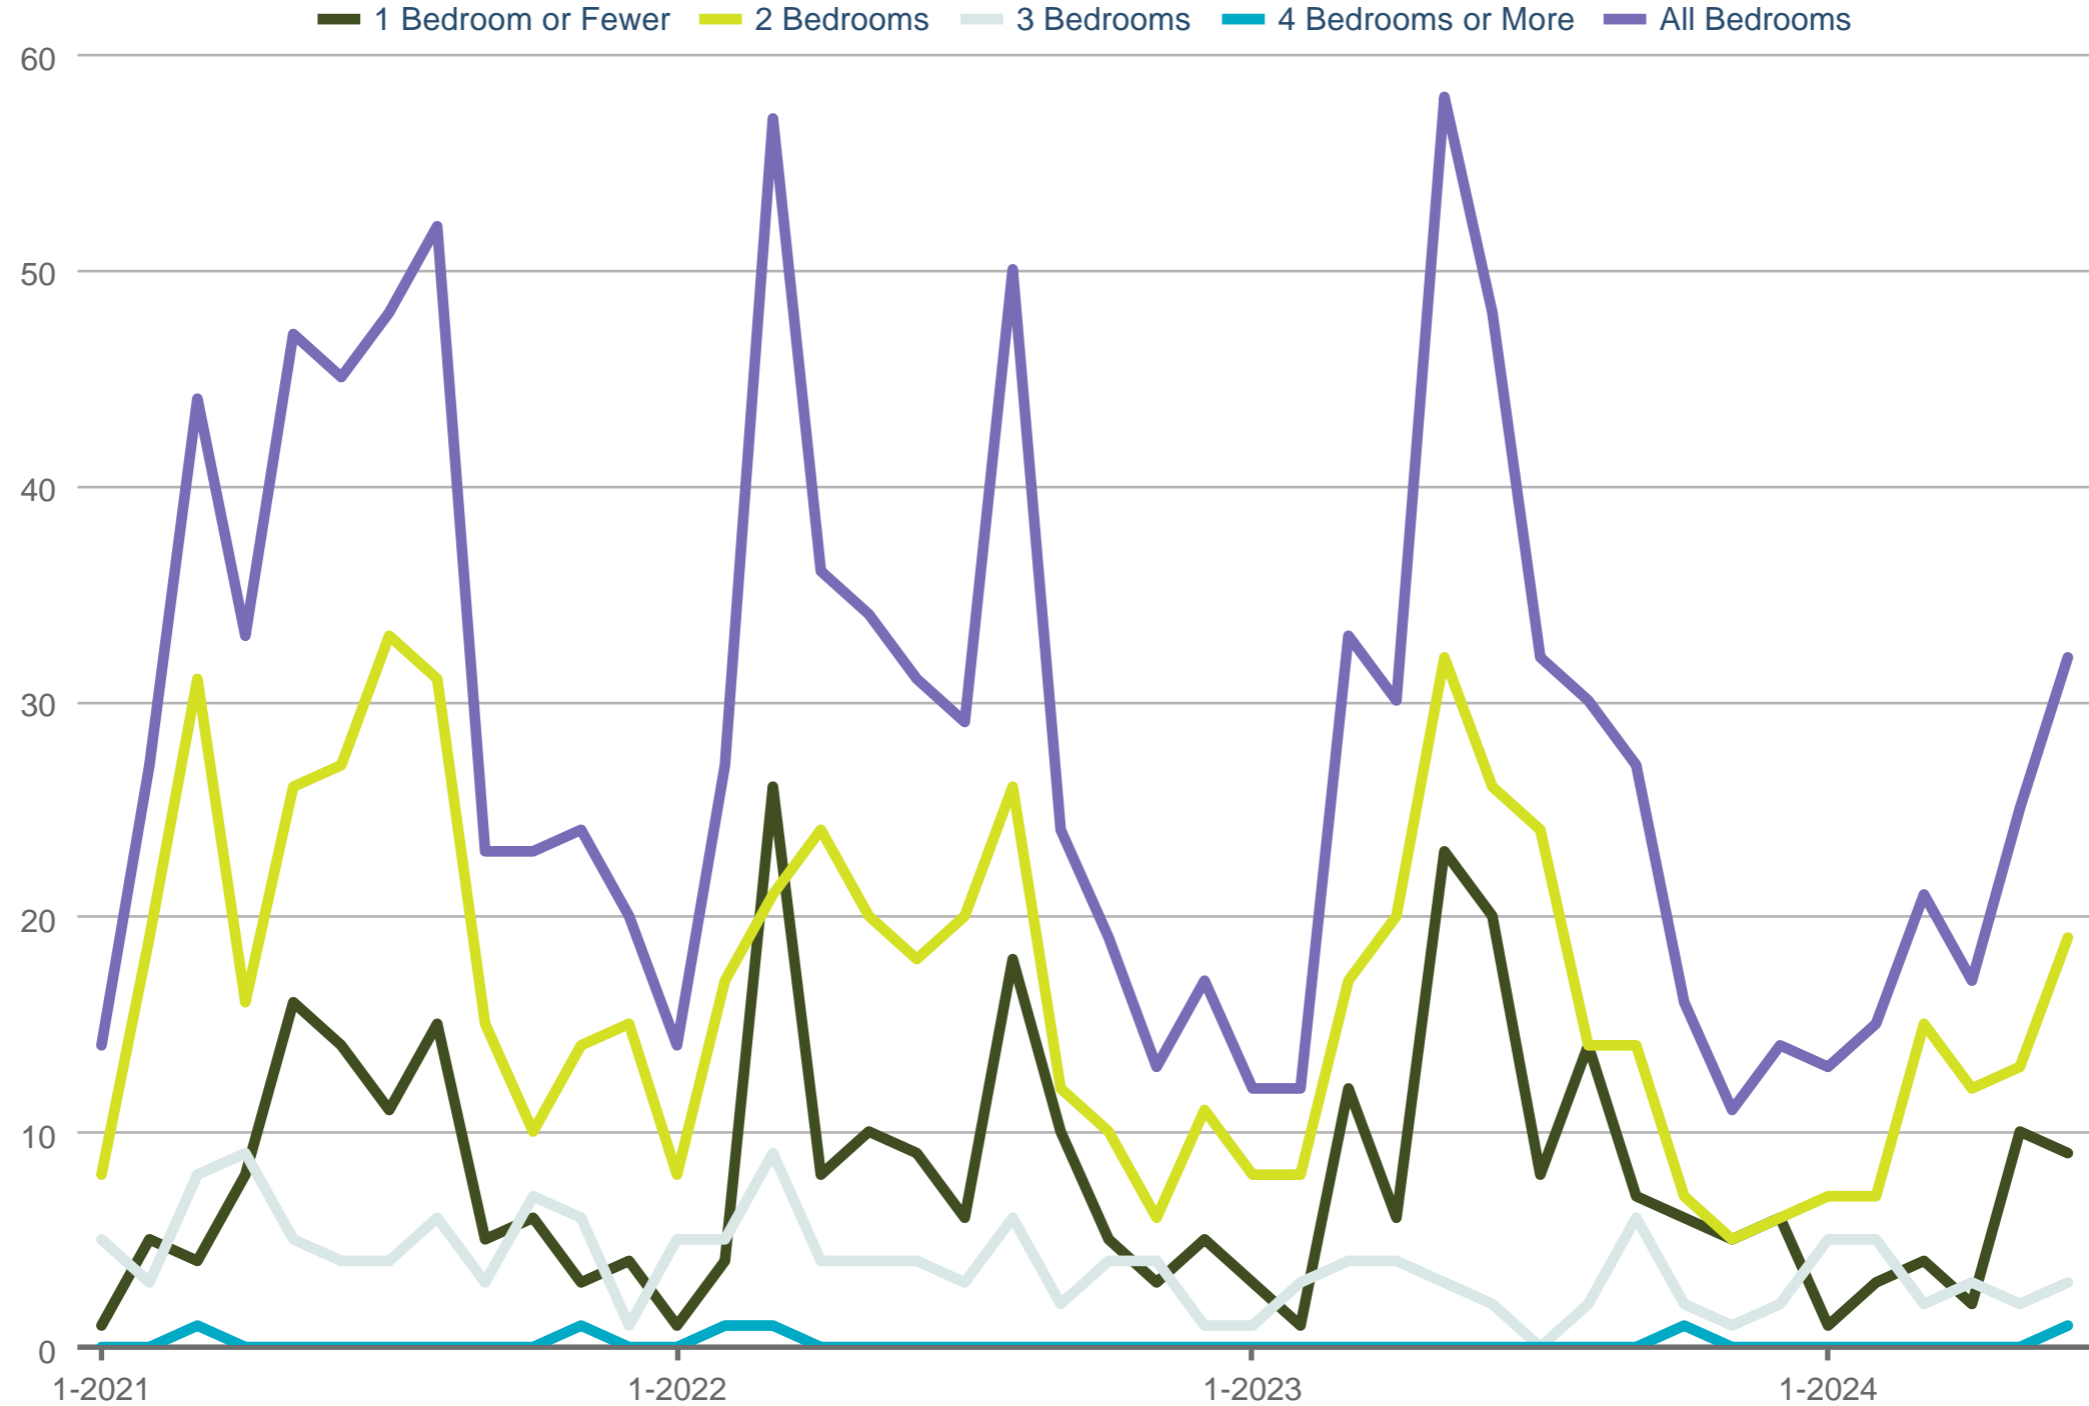

### Sales - By Bedrooms

VVWUL - University VW: Apartment

Each data point is one month of activity. Data is from July 14, 2024.