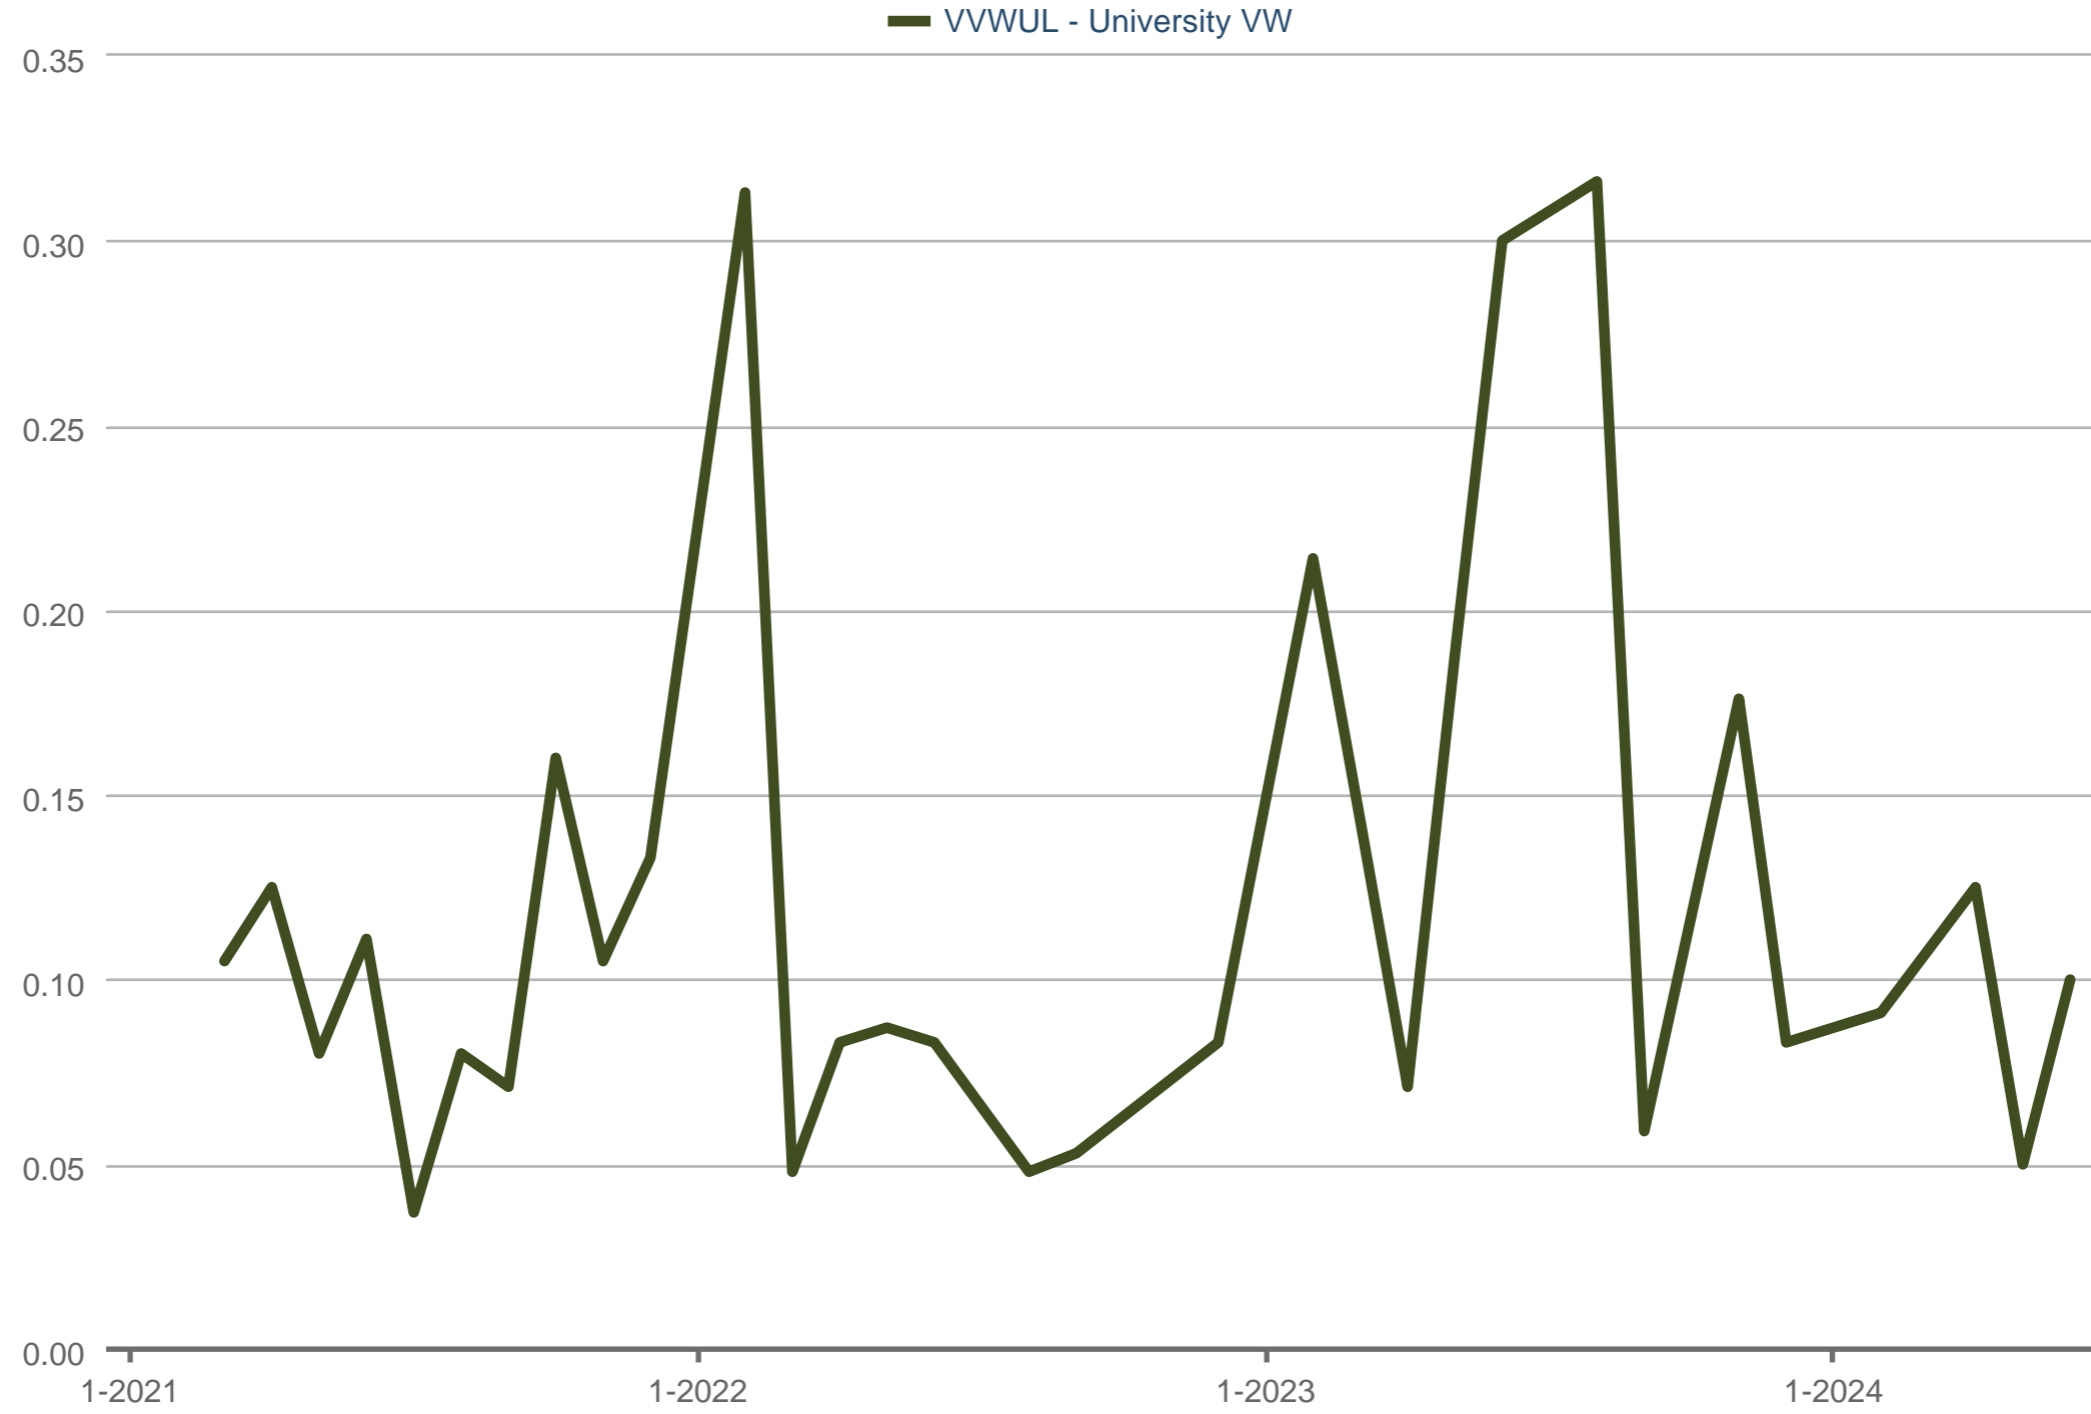

### Sales to Actives Ratio

VVWUL - University VW: Detached (All)

Each data point is one month of activity. Data is from July 27, 2024.