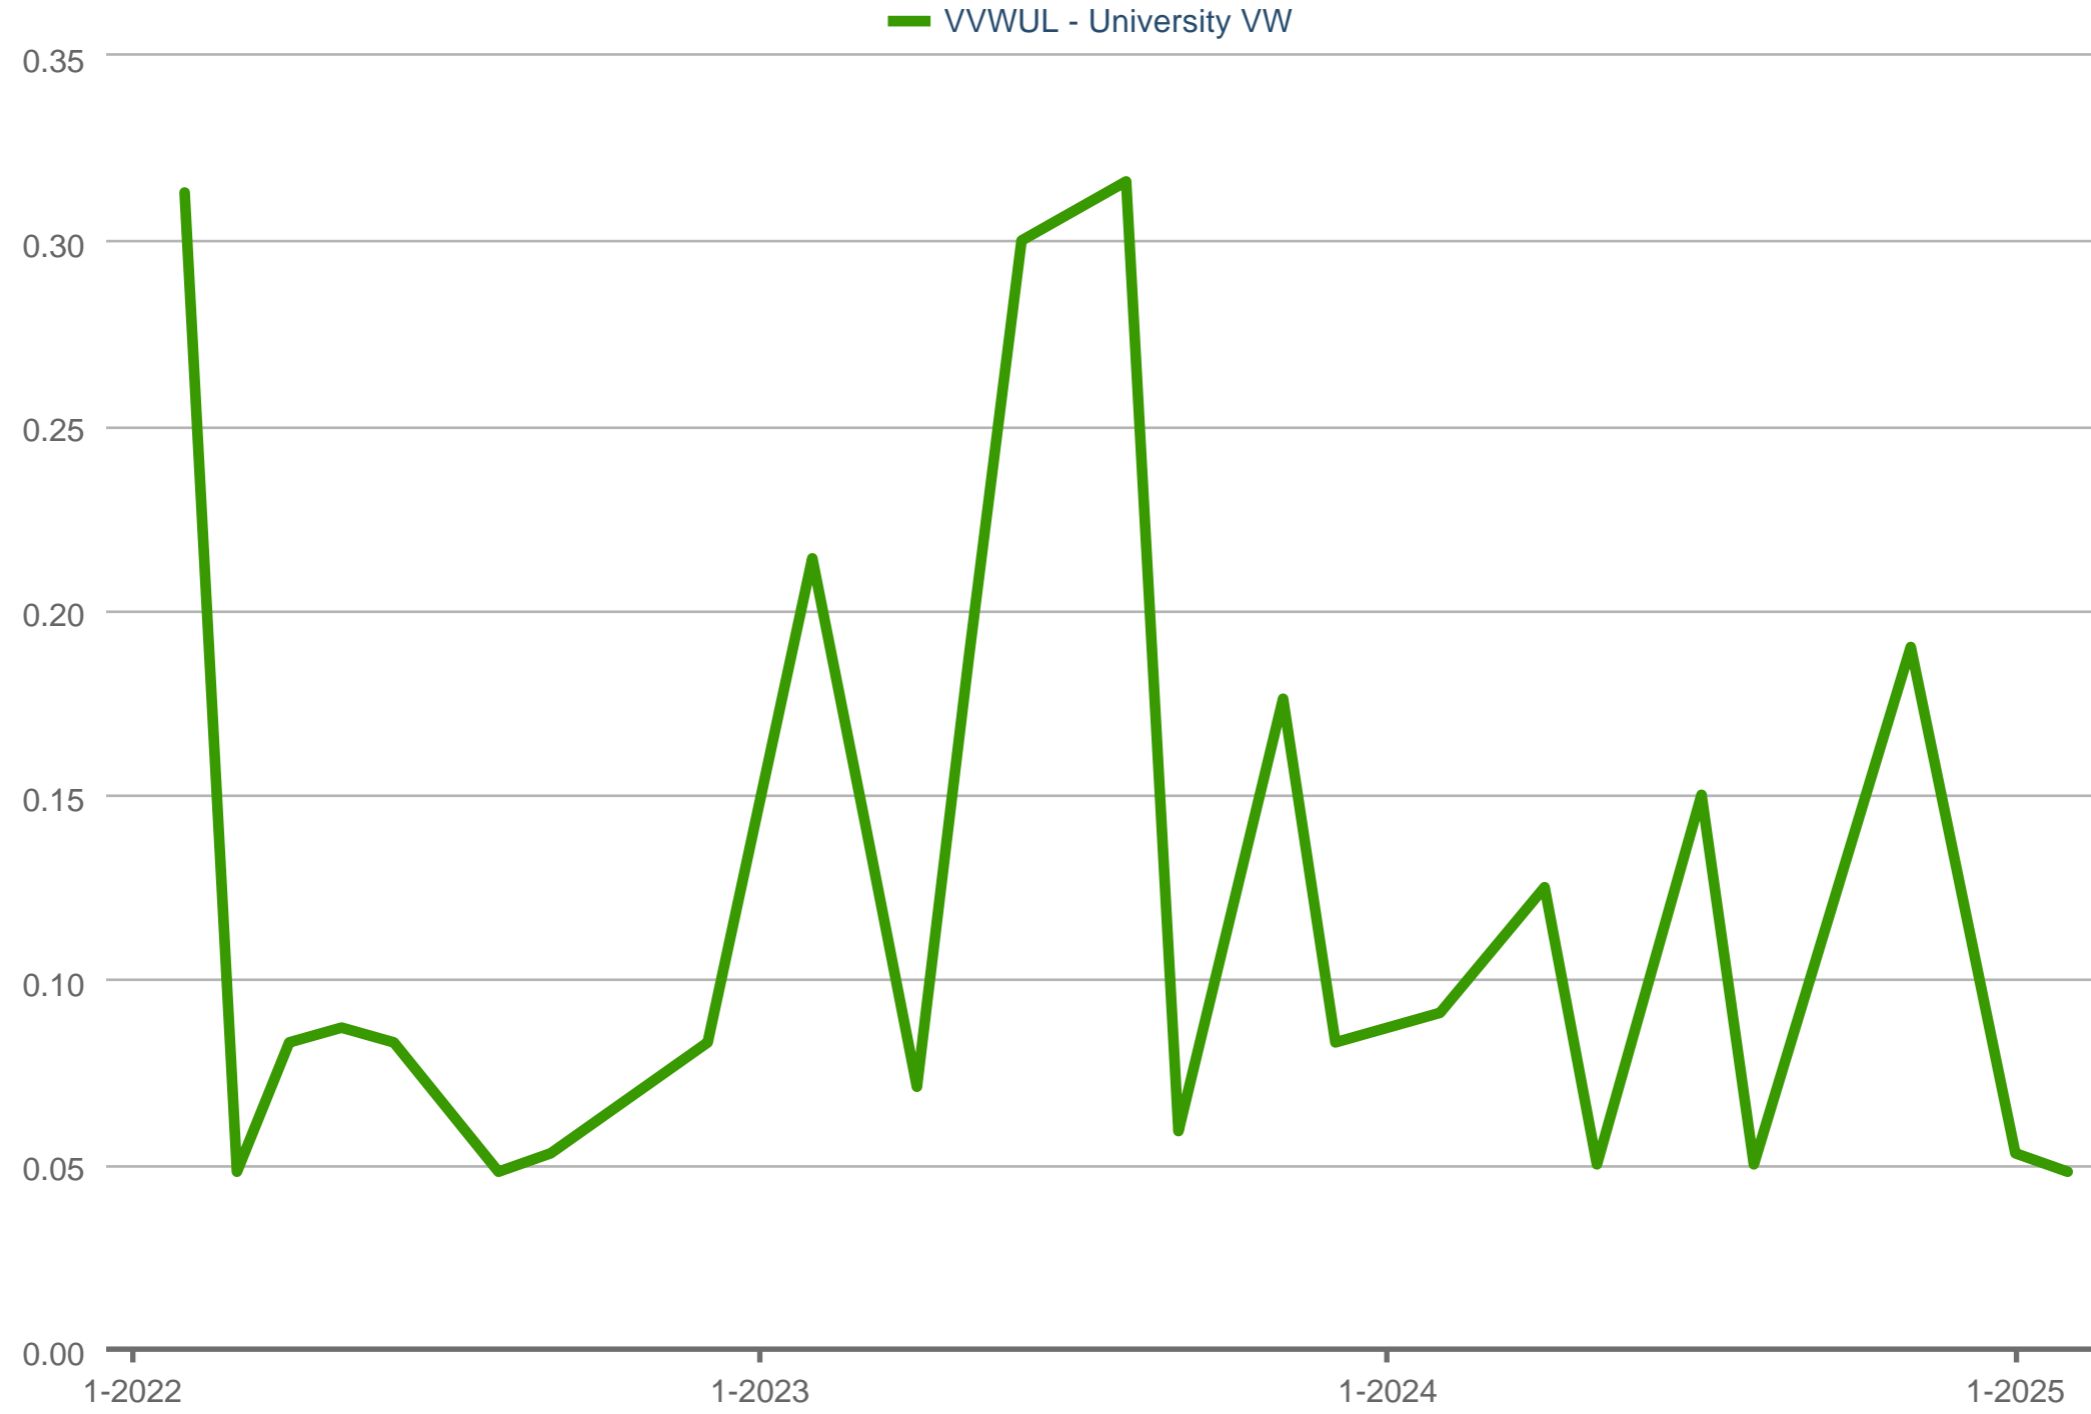

Sales to Actives Ratio

VVWUL - University VW: Detached (All)

Each data point is one month of activity. Data is from March 27, 2025.