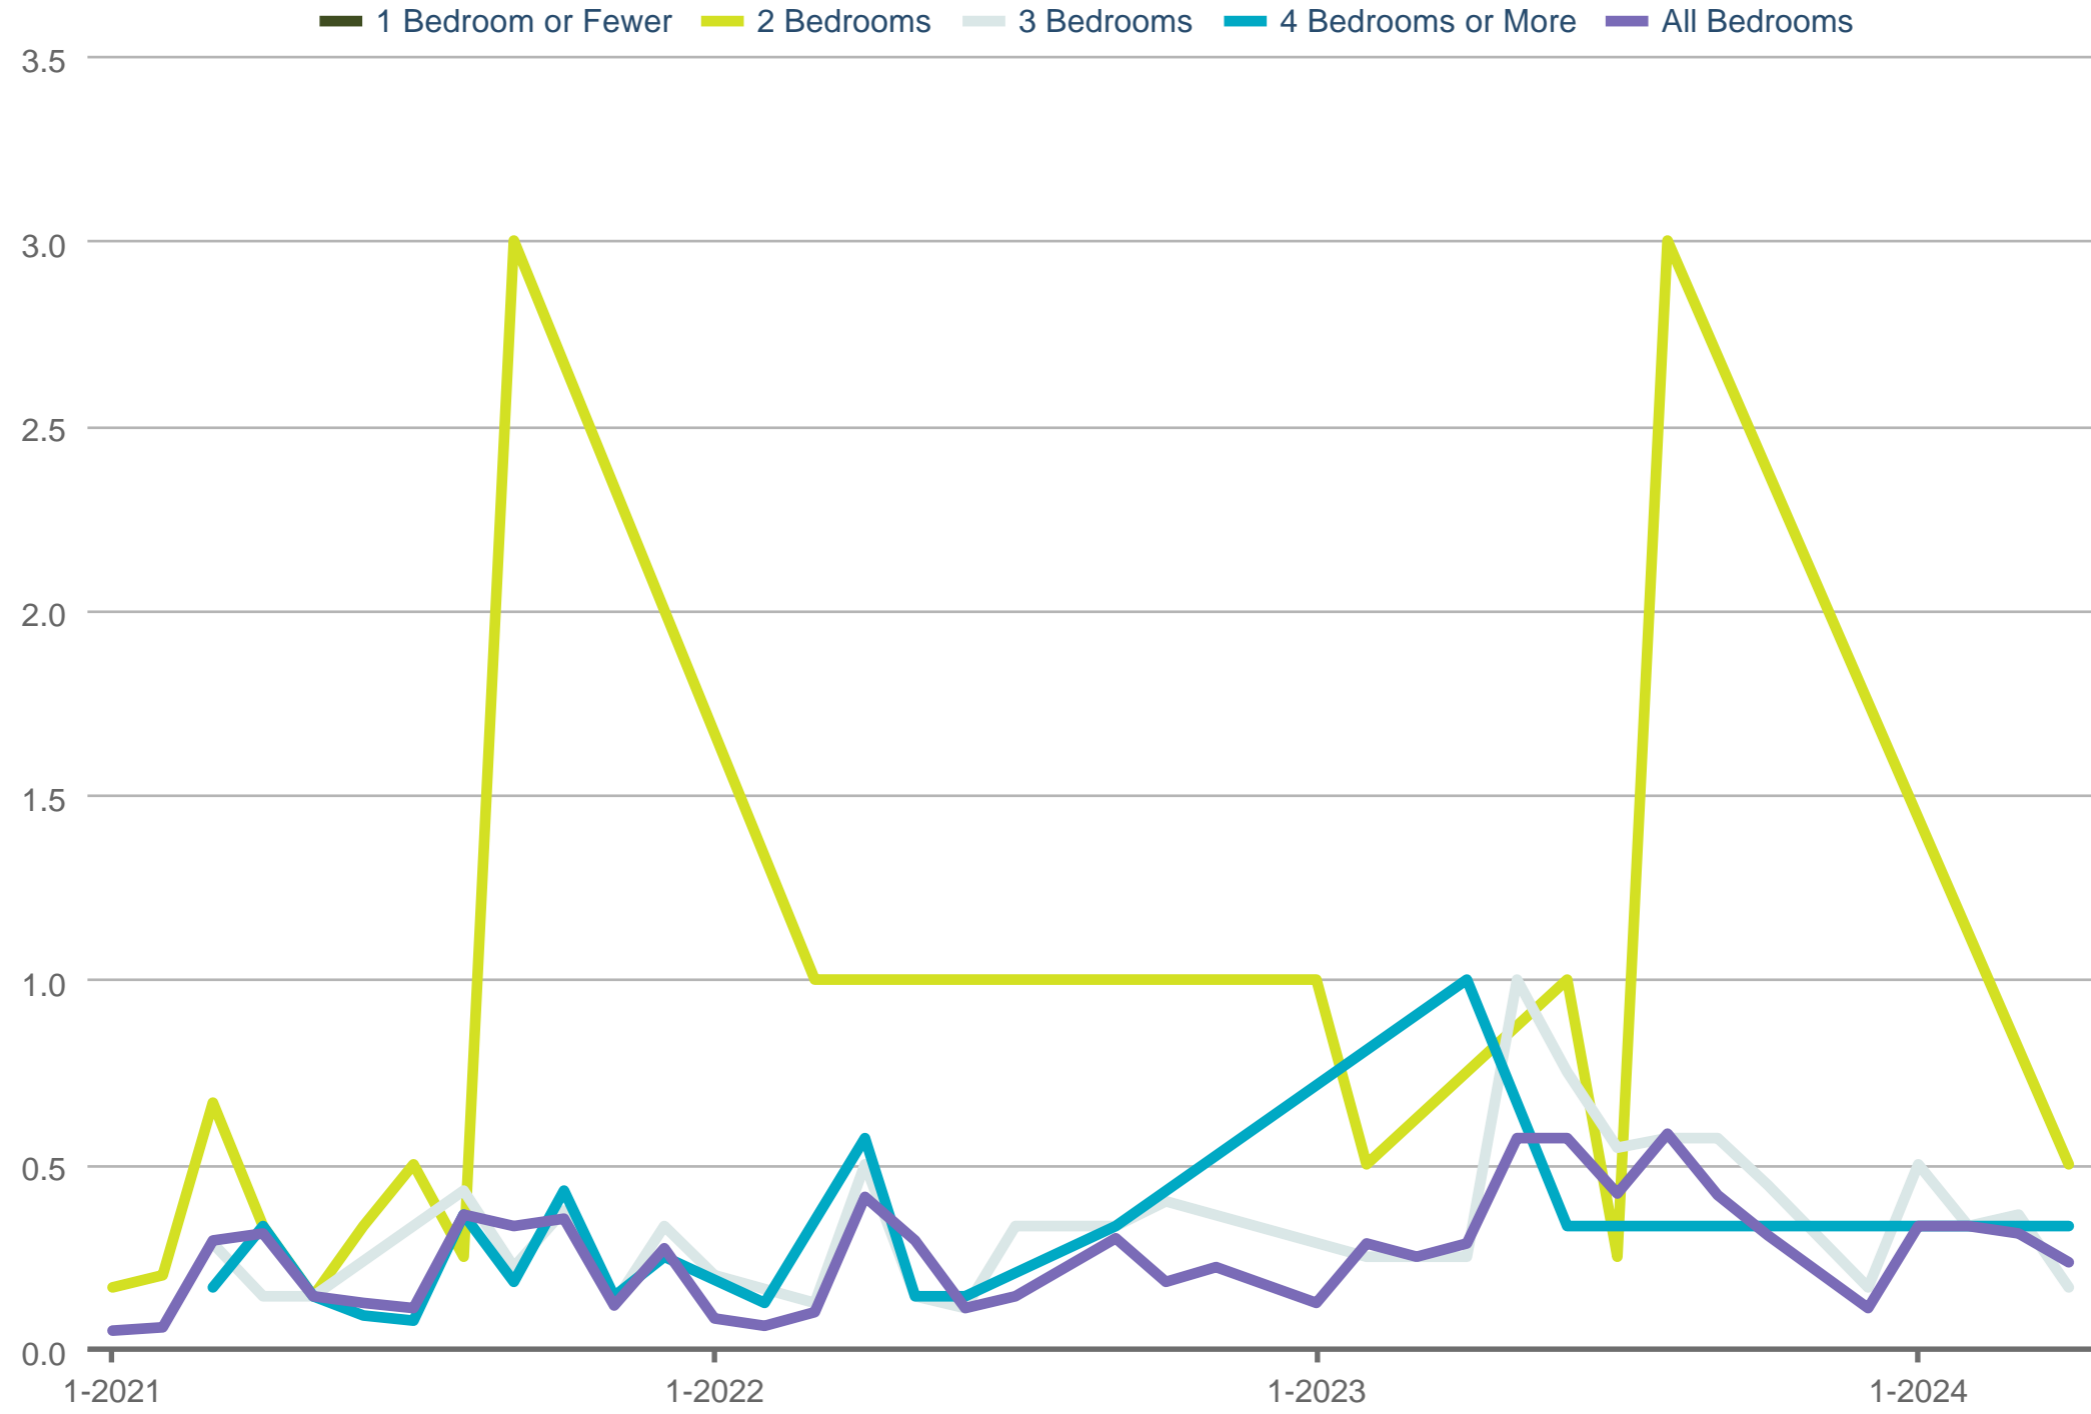

Sales to Actives Ratio - By Bedrooms

VVWUL - University VW: Townhouse

Each data point is one month of activity. Data is from May 19, 2024.